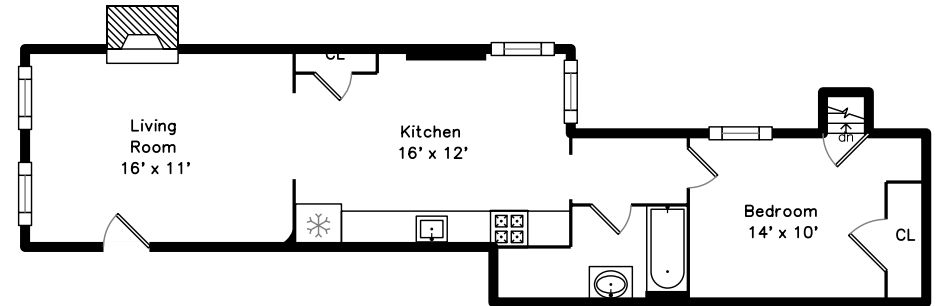

Unit 2 Upper

Unit 2 Main

Unit 1 Main

30 Austin Street #1 & #2
Boston, MA 02129

PicturePlan by  vis-home

Measurements may not be 100% accurate.
Floor plans are provided for convenience only.
Room sizes are not used to calculate area.

Unit 2 Upper

Unit 2 Main

Unit 1 Main

Outside

Outside

Living Room

Living Room

Living Room

Kitchen

Kitchen

Kitchen

Bedroom

Bedroom

Bathroom

Dining Room

Living Room

Living Room

Dining Room

Kitchen

Kitchen

Kitchen

Bathroom

Bath

Bedroom