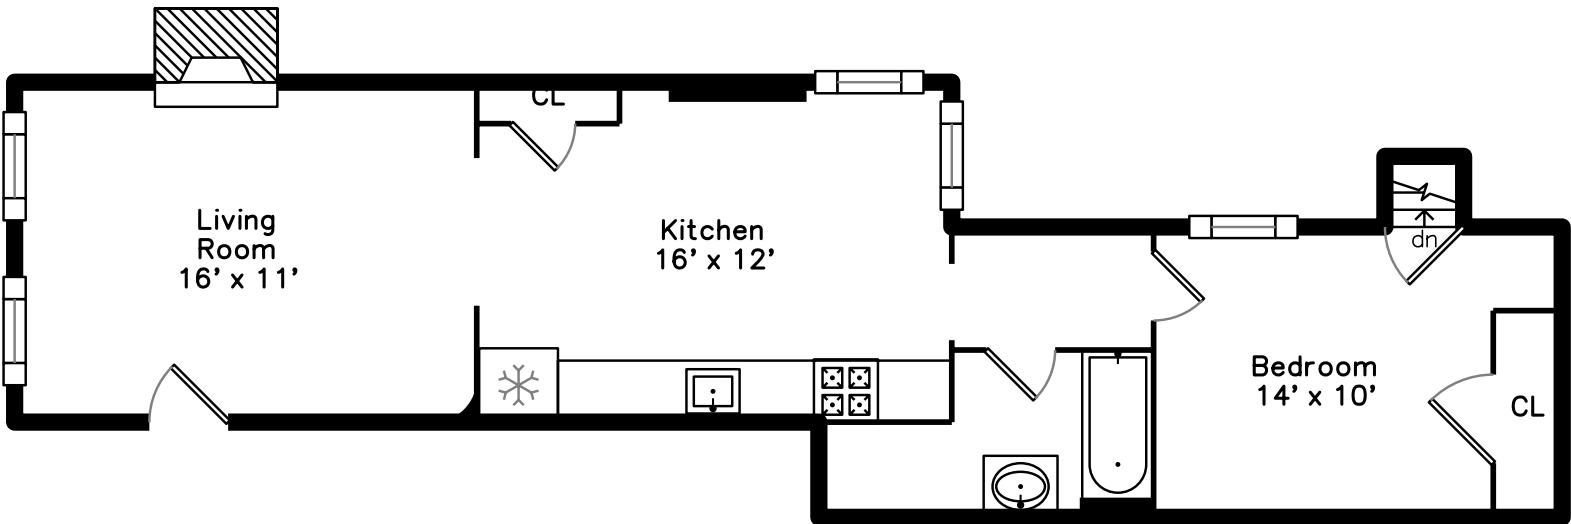

Unit 2 Upper

Unit 2 Main

Unit 1 Main

30 Austin Street #1 & #2
Boston, MA 02129

PicturePlan by  vis-home

Measurements may not be 100% accurate.
Floor plans are provided for convenience only.
Room sizes are not used to calculate area.

Unit 2 Upper

Unit 2 Main

Unit 1 Main

Outside

Outside

Living Room

Living Room

Living Room

Kitchen

Kitchen

Kitchen

Bedroom

Bedroom

Bathroom

Dining Room

Living Room

Living Room

Dining Room

Kitchen

Kitchen

Kitchen

Bathroom

Bath

Bedroom