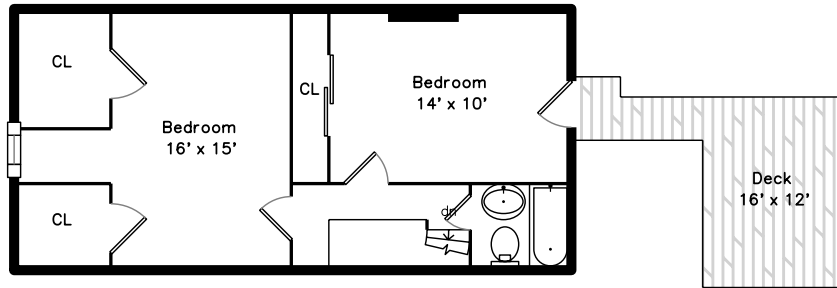

Unit 2 Upper

Unit 2 Main

Unit 1 Main

30 Austin Street #1 & #2
Boston, MA 02129

PicturePlan by  vis-home

Measurements may not be 100% accurate.
Floor plans are provided for convenience only.
Room sizes are not used to calculate area.

Unit 2 Upper

Unit 2 Main

Unit 1 Main

Outside

Outside

Living Room

Living Room

Living Room

Kitchen

Kitchen

Kitchen

Bedroom

Bedroom

Bathroom

Dining Room

Living Room

Bedroom

Deck

Deck

Bedroom

Bedroom