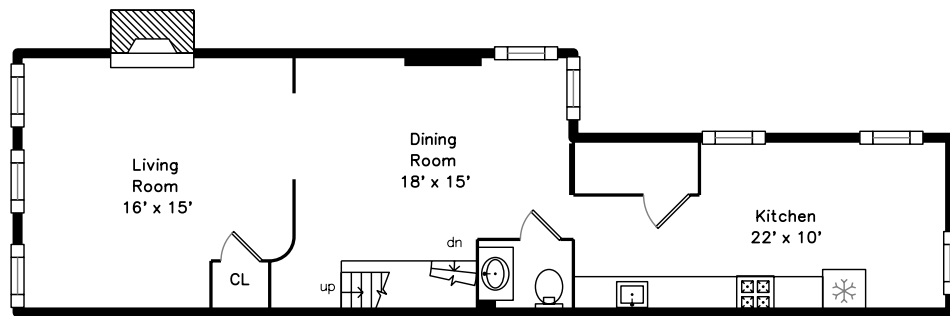

Unit 2 Upper

Unit 2 Main

Unit 1 Main

30 Austin Street #1 & #2
Boston, MA 02129

PicturePlan by  vis-home

Measurements may not be 100% accurate.
Floor plans are provided for convenience only.
Room sizes are not used to calculate area.

Unit 2 Upper

Unit 2 Main

Unit 1 Main

Outside

Outside

Living Room

Living Room

Living Room

Kitchen

Kitchen

Kitchen

Bedroom

Bedroom

Bathroom

Dining Room

Living Room

Living Room

Dining Room

Kitchen

Kitchen

Kitchen

Bathroom

Bath

Bedroom