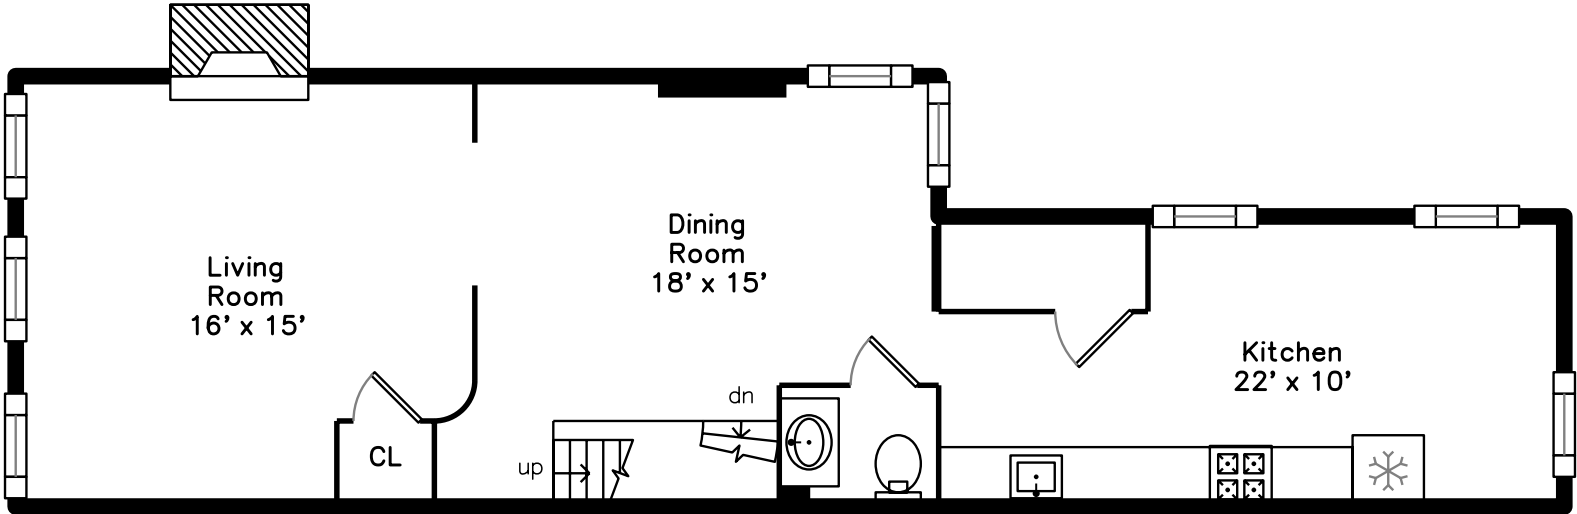

Unit 2 Upper

Unit 2 Main

Unit 1 Main

30 Austin Street #1 & #2
Boston, MA 02129

PicturePlan by  vis-home

Measurements may not be 100% accurate.
Floor plans are provided for convenience only.
Room sizes are not used to calculate area.

Unit 2 Upper

Unit 2 Main

Unit 1 Main

Outside

Outside

Living Room

Living Room

Living Room

Kitchen

Kitchen

Kitchen

Bedroom

Bedroom

Bathroom

Dining Room

Living Room

Living Room

Dining Room

Kitchen

Kitchen

Kitchen

Bathroom

Bath

Bedroom