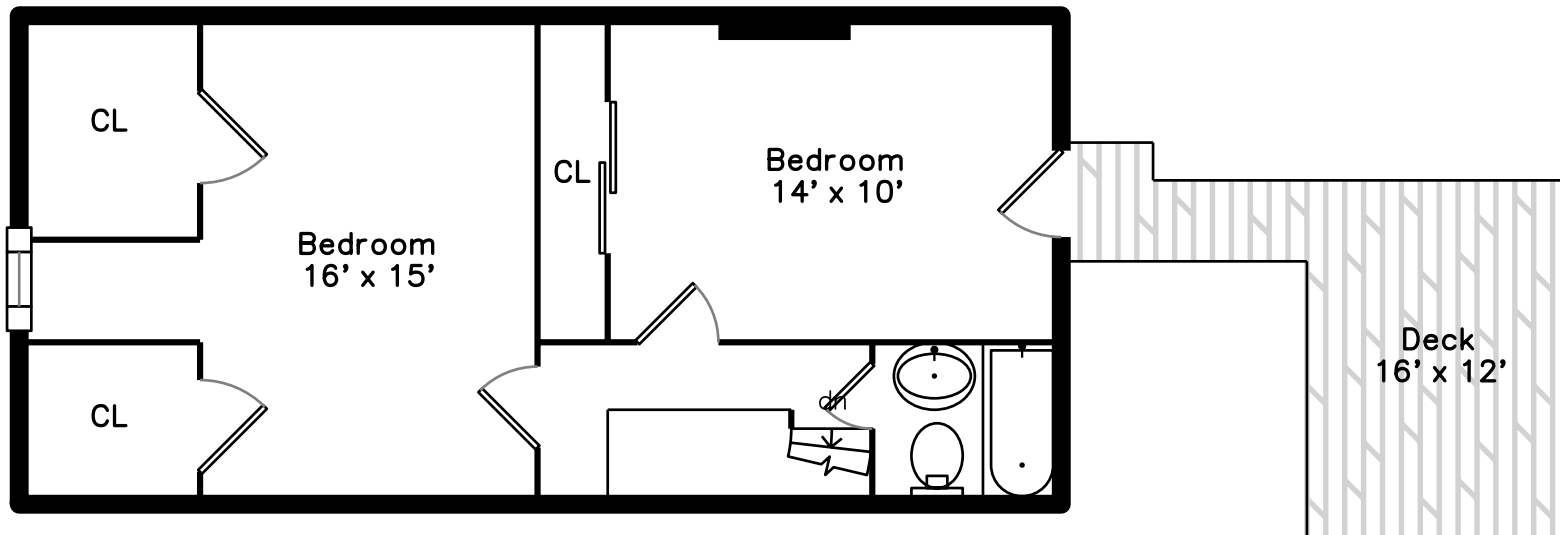

Unit 2 Upper

Unit 2 Main

Unit 1 Main

30 Austin Street #1 & #2
Boston, MA 02129

PicturePlan by  vis-home

Measurements may not be 100% accurate.
Floor plans are provided for convenience only.
Room sizes are not used to calculate area.

Unit 2 Upper

Unit 2 Main

Unit 1 Main

Outside

Outside

Living Room

Living Room

Living Room

Kitchen

Kitchen

Kitchen

Bedroom

Bedroom

Bathroom

Dining Room

Living Room

Bedroom

Deck

Deck

Bedroom

Bedroom