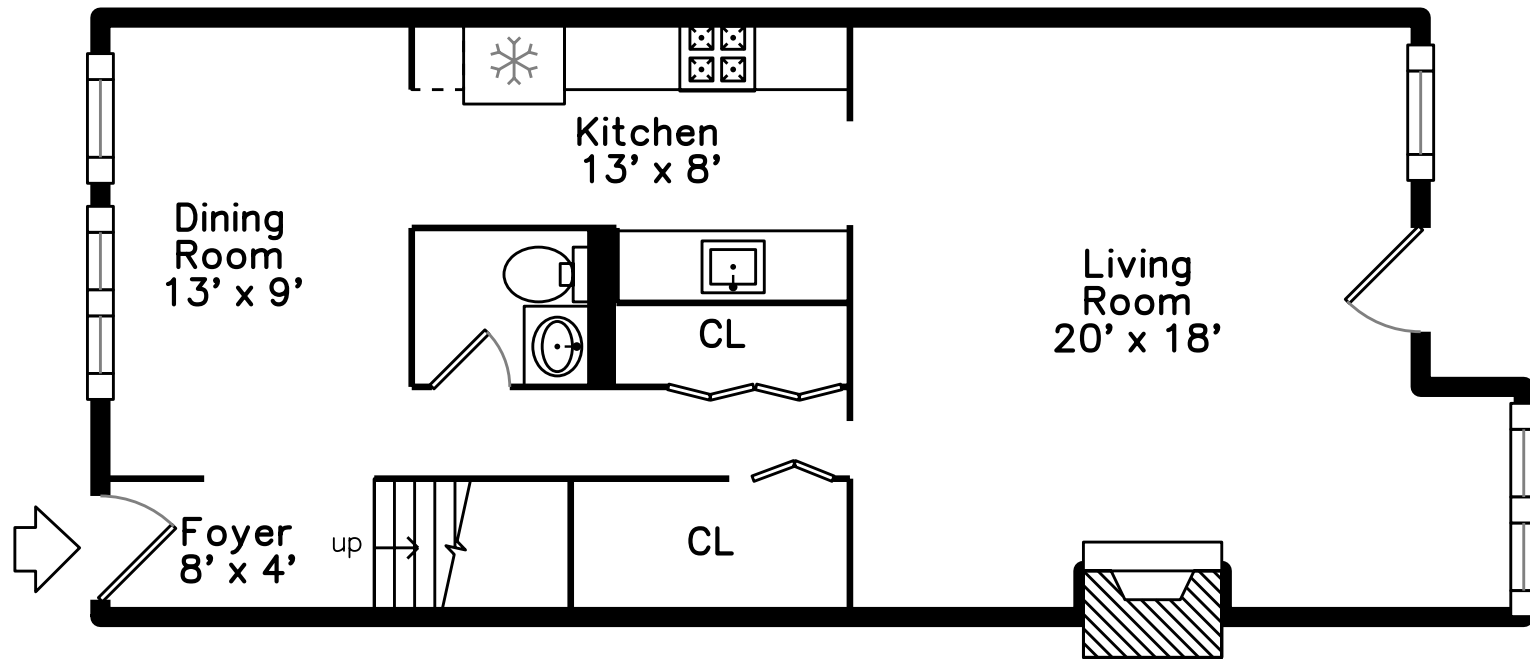

Upper

Main

171 Swanton Street #69
Winchester, MA 01890

PicturePlan by  vis-home

Measurements may not be 100% accurate.
Floor plans are provided for convenience only.
Room sizes are not used to calculate area.

Upper

Main

Outside

Outside

Outside

Back

Patio

Living Room

Living Room

Living Room

Living Room

Living Room

Dining Room

Dining Room

Kitchen

Kitchen

Bedroom

Bonus Room

Laundry

Laundry

Bathroom

Bathroom