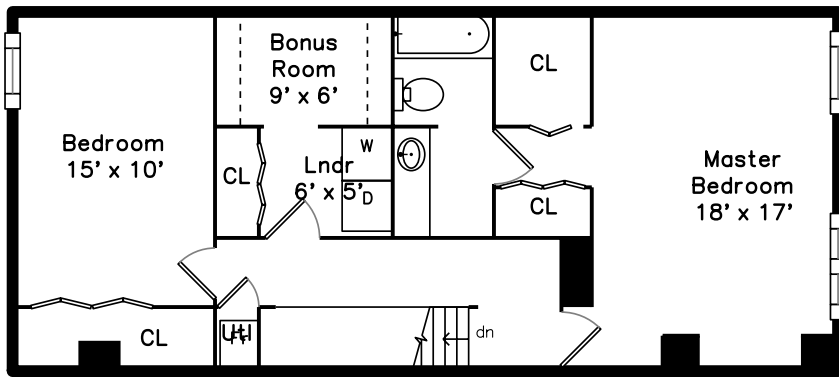

Upper

Main

171 Swanton Street #69
Winchester, MA 01890

PicturePlan by  vis-home

Measurements may not be 100% accurate.
Floor plans are provided for convenience only.
Room sizes are not used to calculate area.

Upper

Main

Outside

Outside

Outside

Back

Patio

Living Room

Living Room

Living Room

Living Room

Living Room

Dining Room

Dining Room

Kitchen

Kitchen

Bedroom

Bonus Room

Laundry

Laundry

Bathroom

Bathroom