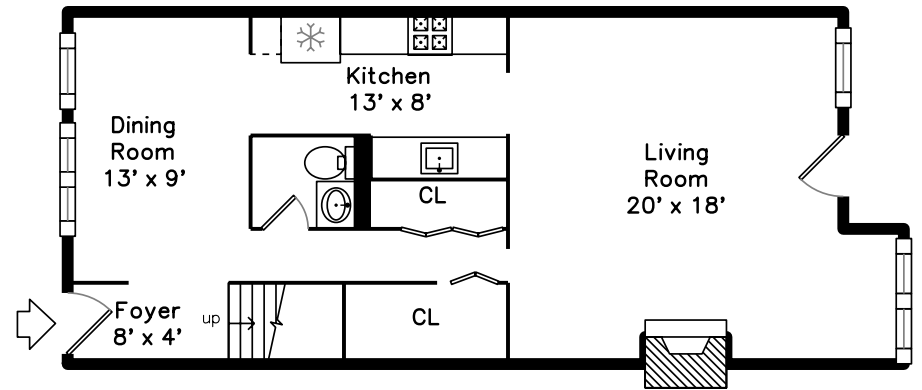

Upper

Main

171 Swanton Street #69
Winchester, MA 01890

PicturePlan by  vis-home

Measurements may not be 100% accurate.
Floor plans are provided for convenience only.
Room sizes are not used to calculate area.

Upper

Main

Outside

Outside

Outside

Back

Patio

Living Room

Living Room

Living Room

Living Room

Living Room

Dining Room

Dining Room

Kitchen

Kitchen

Bedroom

Bonus Room

Laundry

Laundry

Bathroom

Bathroom