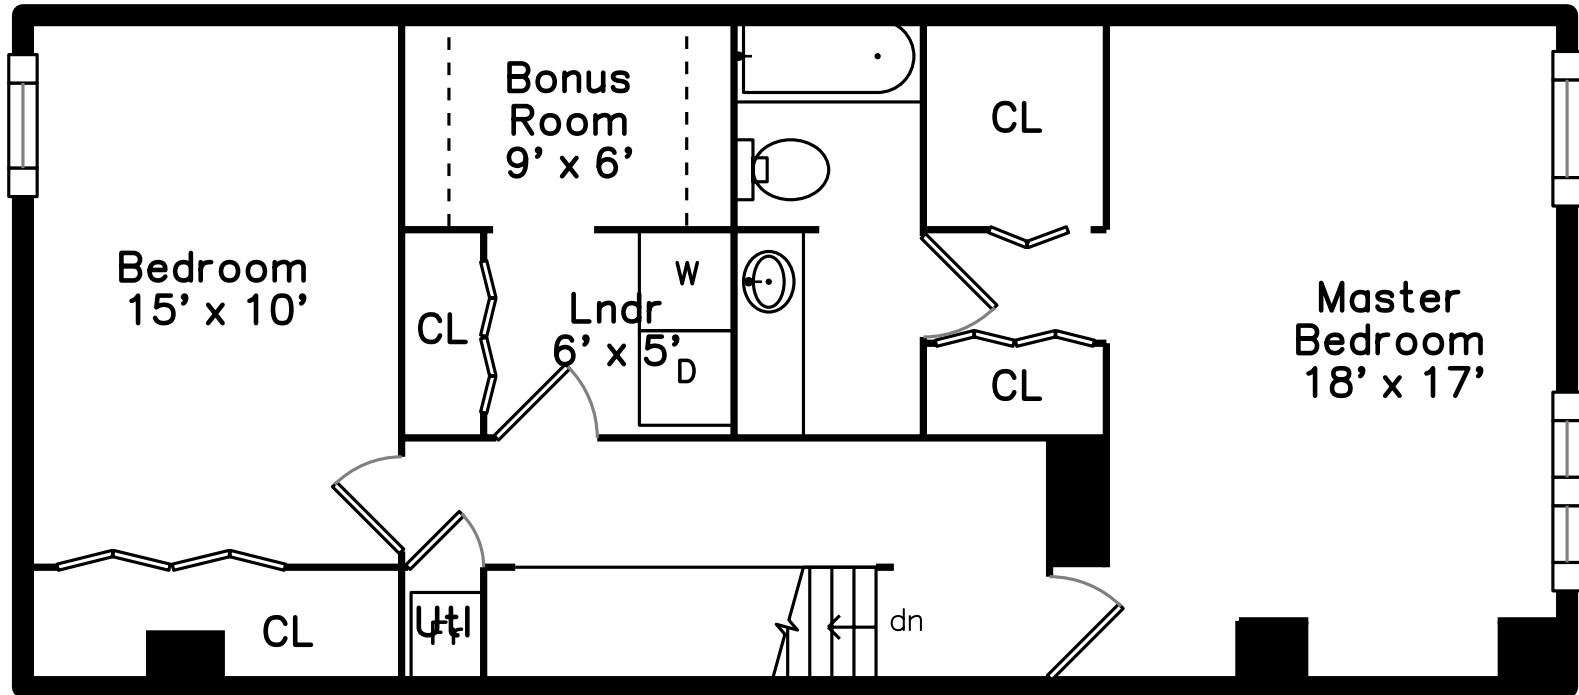

Upper

Main

171 Swanton Street #69
Winchester, MA 01890

PicturePlan by  vis-home

Measurements may not be 100% accurate.
Floor plans are provided for convenience only.
Room sizes are not used to calculate area.

Upper

Main

Outside

Outside

Outside

Back

Patio

Living Room

Living Room

Living Room

Living Room

Living Room

Dining Room

Dining Room

Kitchen

Kitchen

Bedroom

Bonus Room

Laundry

Laundry

Bathroom

Bathroom