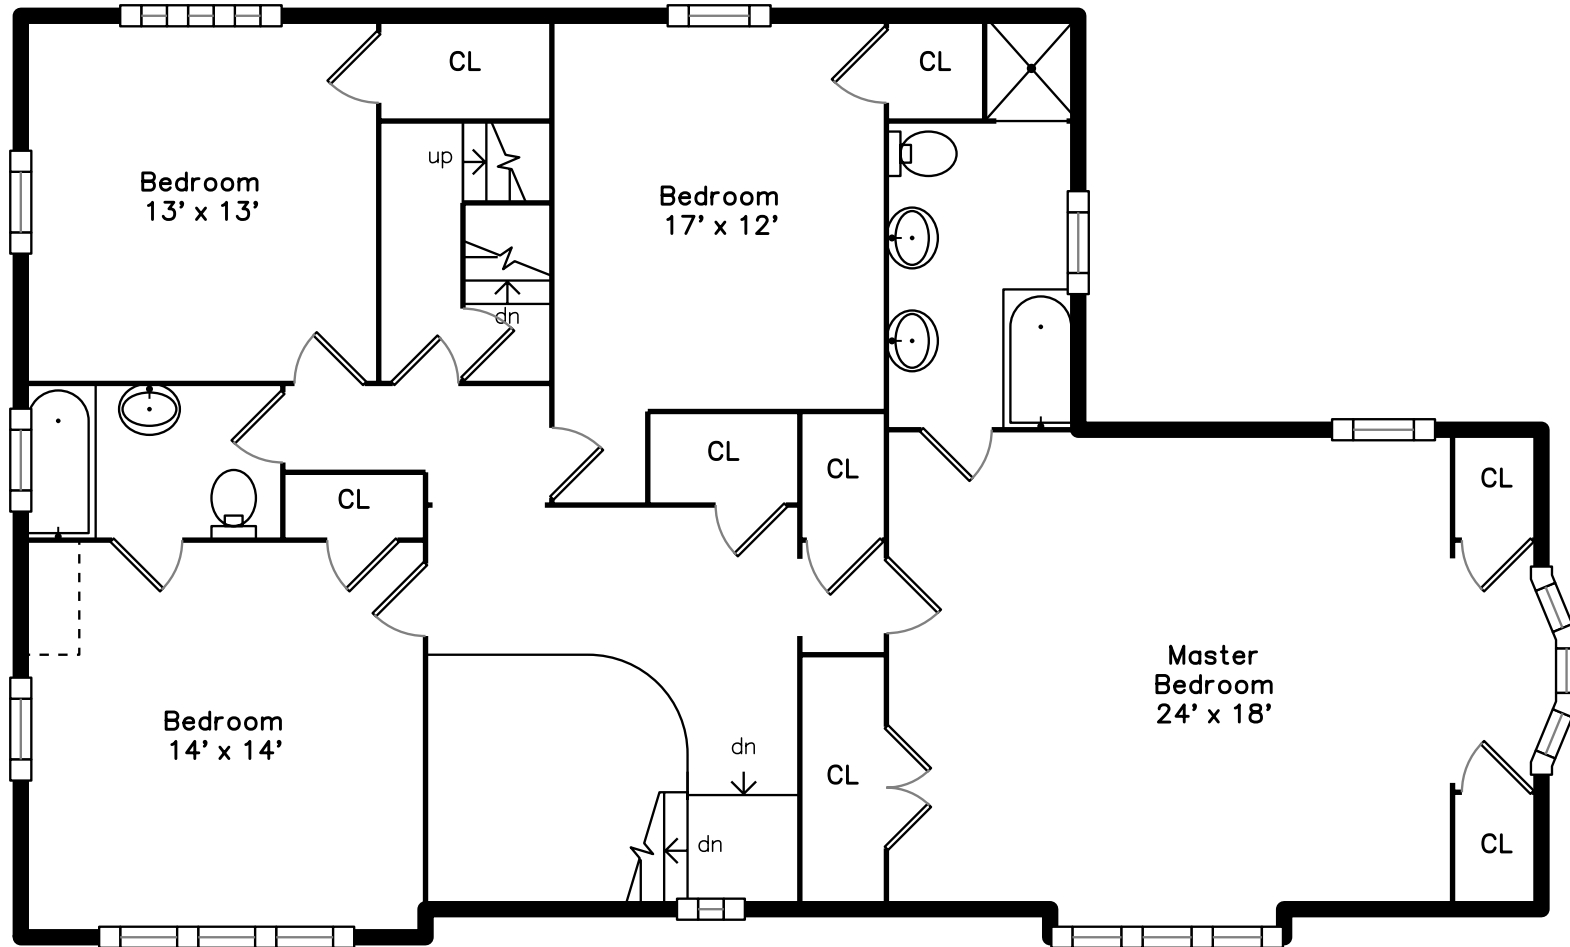

Top

Upper

Main

Basement

**94 Hammondwood Road
Newton, MA 02467**

PicturePlan by **vis-home**

Measurements may not be 100% accurate.
Floor plans are provided for convenience only.
Room sizes are not used to calculate area.

Top

Upper

Main

Basement

Outside

Outside

Outside

Outside

Outside

Garage

Garage

Backyard

Foyer

Living Room

Living Room

Dining Room

Kitchen

Den

Master Bedroom

Recreation Room