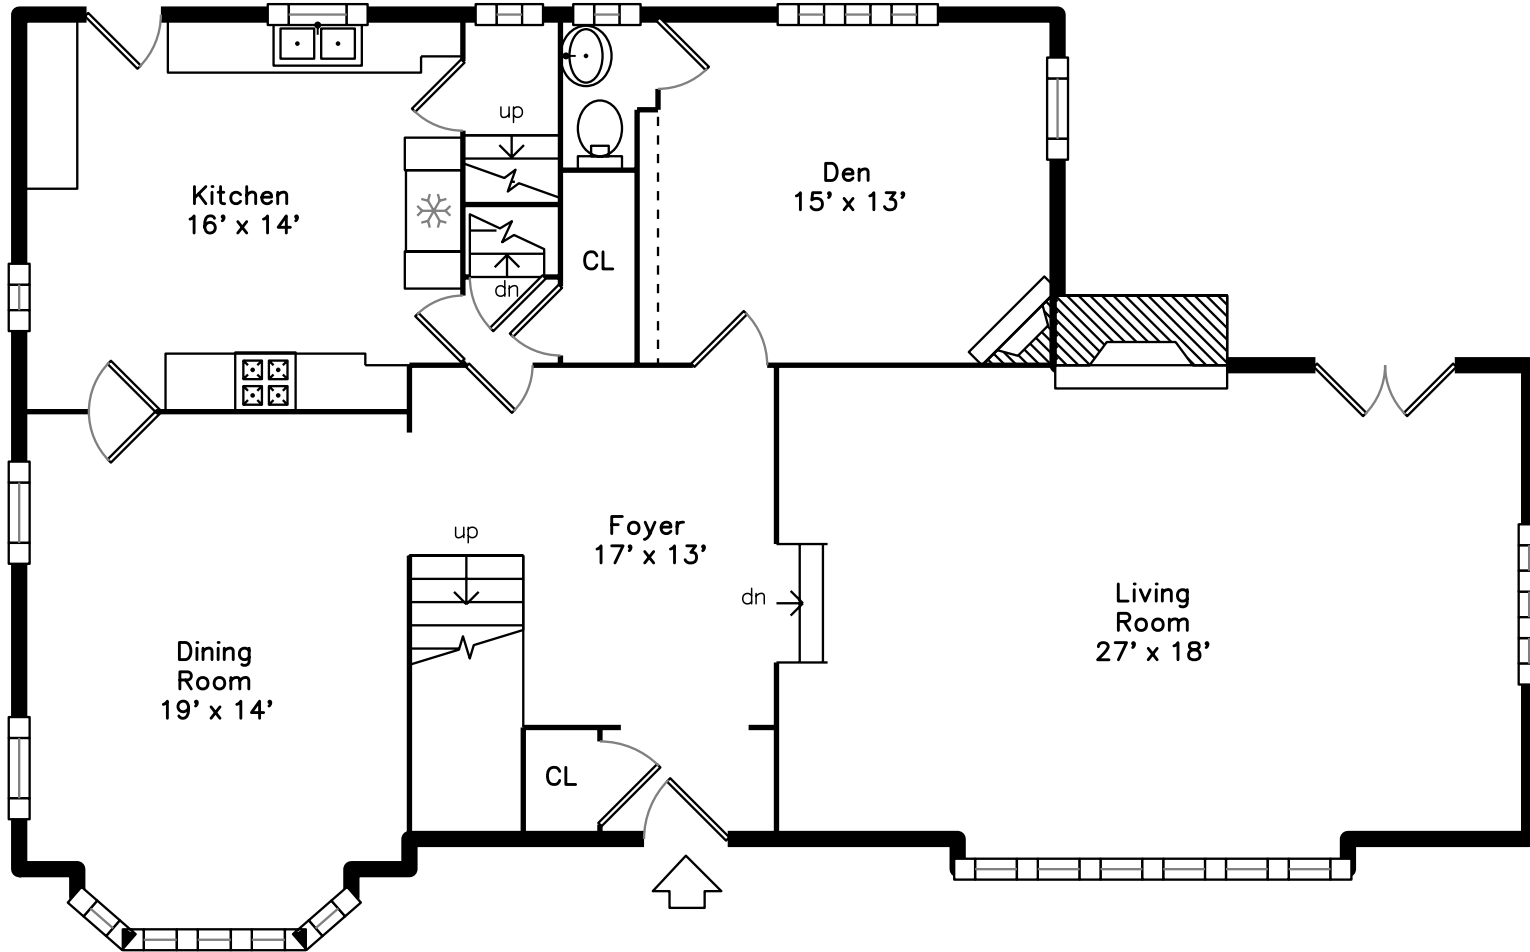

Top

Upper

Main

Basement

**94 Hammondwood Road
Newton, MA 02467**

PicturePlan by **vis-home**

Measurements may not be 100% accurate.
Floor plans are provided for convenience only.
Room sizes are not used to calculate area.

Top

Upper

Main

Basement

Outside

Outside

Outside

Outside

Outside

Garage

Garage

Backyard

Foyer

Living Room

Living Room

Dining Room

Kitchen

Den

Master Bedroom

Recreation Room