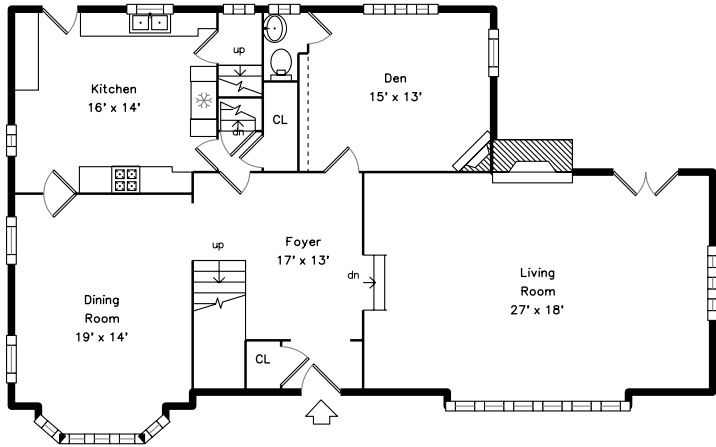

Top

Upper

Main

Basement

**94 Hammondwood Road
Newton, MA 02467**

PicturePlan by **vis-home**

Measurements may not be 100% accurate.
Floor plans are provided for convenience only.
Room sizes are not used to calculate area.

Top

Upper

Main

Basement

Outside

Outside

Outside

Outside

Outside

Garage

Garage

Backyard

Foyer

Living Room

Living Room

Dining Room

Kitchen

Den

Master Bedroom

Recreation Room