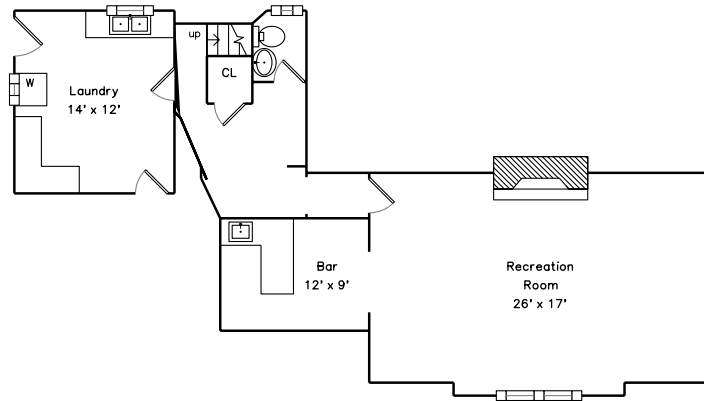

Top

Upper

Main

Basement

**94 Hammondwood Road
Newton, MA 02467**

PicturePlan by **vis-home**

Measurements may not be 100% accurate.
Floor plans are provided for convenience only.
Room sizes are not used to calculate area.

Top

Upper

Main

Basement

Outside

Outside

Outside

Outside

Outside

Garage

Garage

Backyard

Foyer

Living Room

Living Room

Dining Room

Kitchen

Den

Master Bedroom

Recreation Room