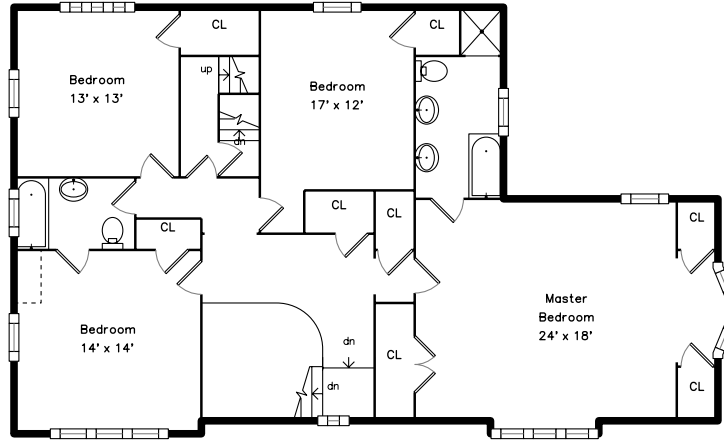

Top

Upper

Main

Basement

**94 Hammondwood Road
Newton, MA 02467**

PicturePlan by **vis-home**

Measurements may not be 100% accurate.
Floor plans are provided for convenience only.
Room sizes are not used to calculate area.

Top

Upper

Main

Basement

Outside

Outside

Outside

Outside

Outside

Garage

Garage

Backyard

Foyer

Living Room

Living Room

Dining Room

Kitchen

Den

Master Bedroom

Recreation Room