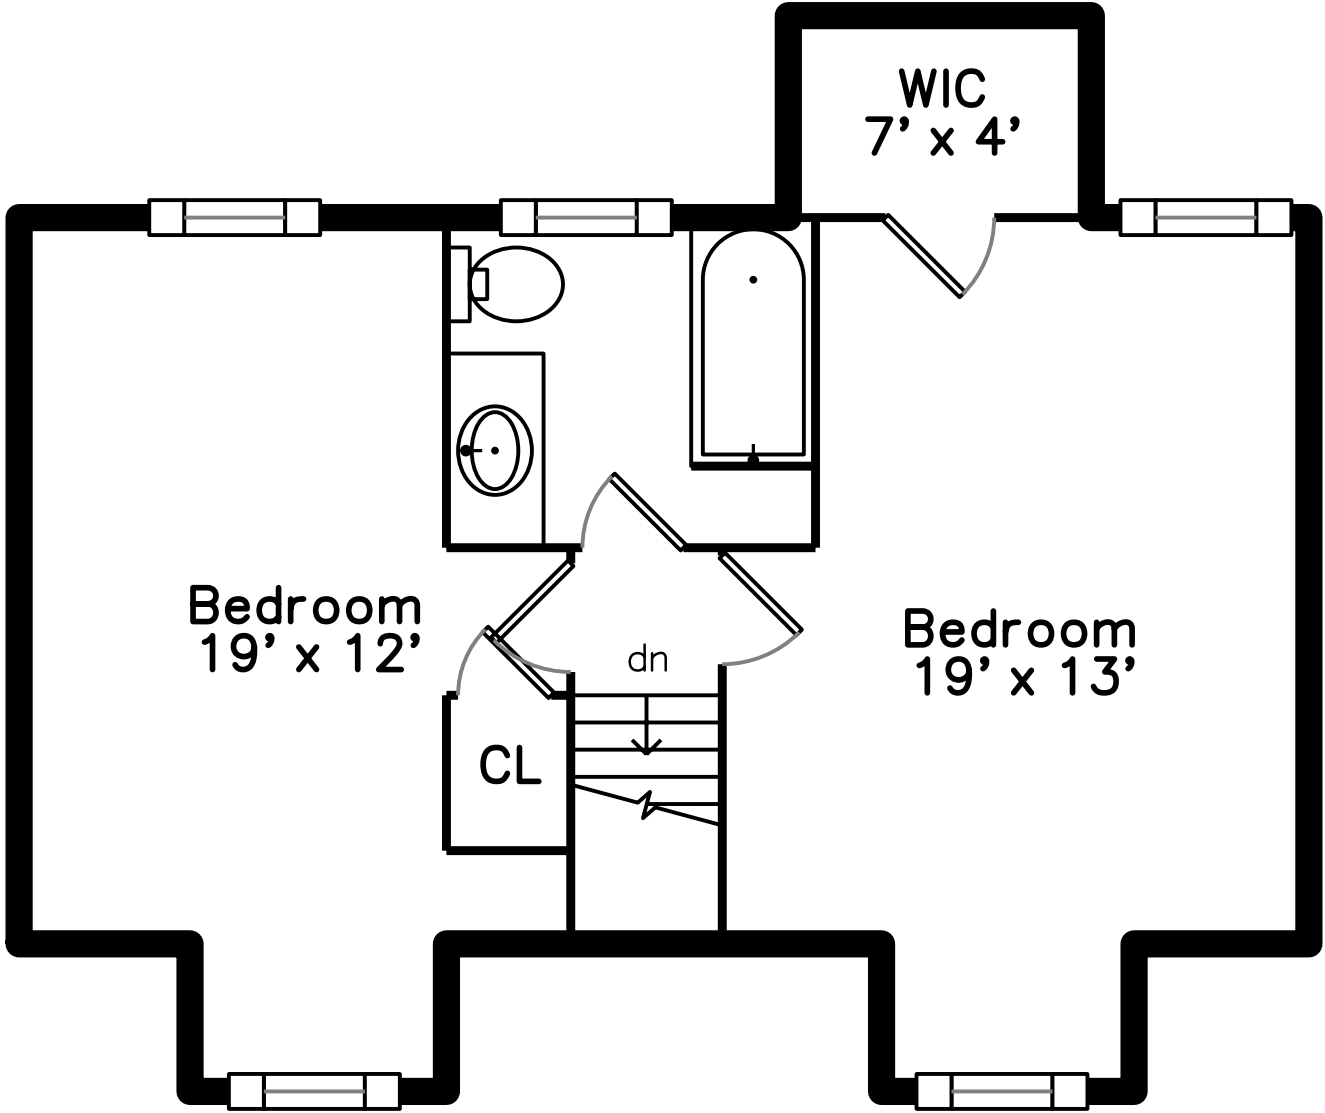

## Upper

## Main

28 Church St  
Westwood, MA 02090

PicturePlan by  vis-home

Measurements may not be 100% accurate.  
Floor plans are provided for convenience only.  
Room sizes are not used to calculate area.

# Upper

# Main

Outside

Outside

Outside

Back

Back

Living Room

Living Room