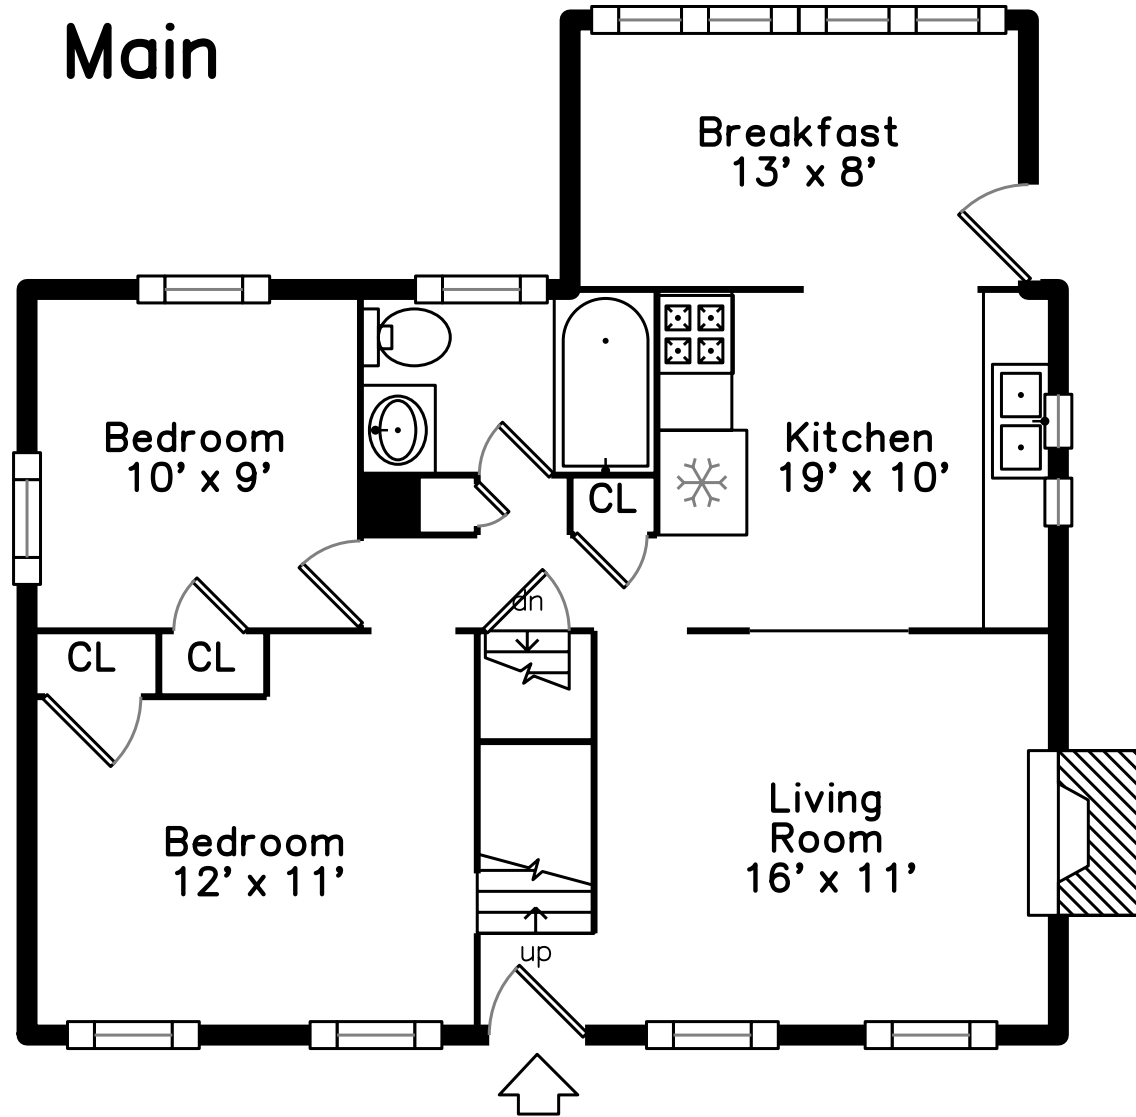

## Main

28 Church St  
Westwood, MA 02090

PicturePlan by  vis-home

Measurements may not be 100% accurate.  
Floor plans are provided for convenience only.  
Room sizes are not used to calculate area.

# Upper

# Main

Outside

Outside

Outside

Back

Back

Living Room

Living Room

Kitchen

Kitchen

Breakfast

Bedroom

Bedroom

Bedroom

Powder

Bedroom