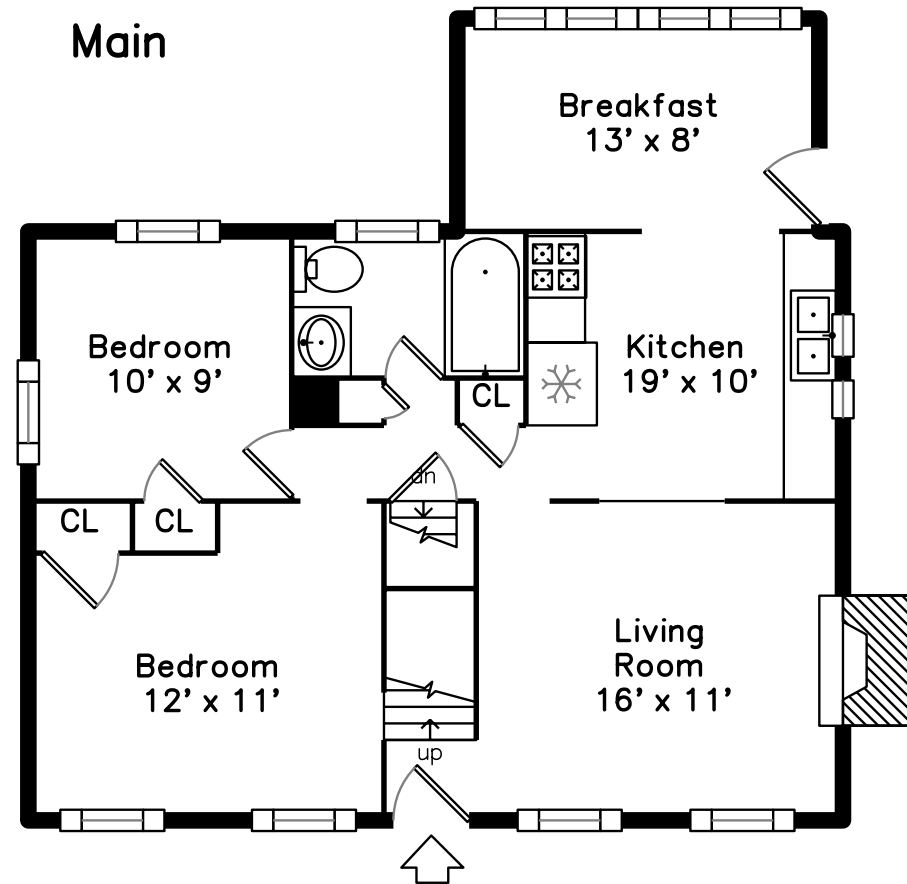

## Upper

## Main

28 Church St  
Westwood, MA 02090

PicturePlan by  vis-home

Measurements may not be 100% accurate.  
Floor plans are provided for convenience only.  
Room sizes are not used to calculate area.

# Upper

# Main

Outside

Outside

Outside

Back

Back

Living Room

Living Room