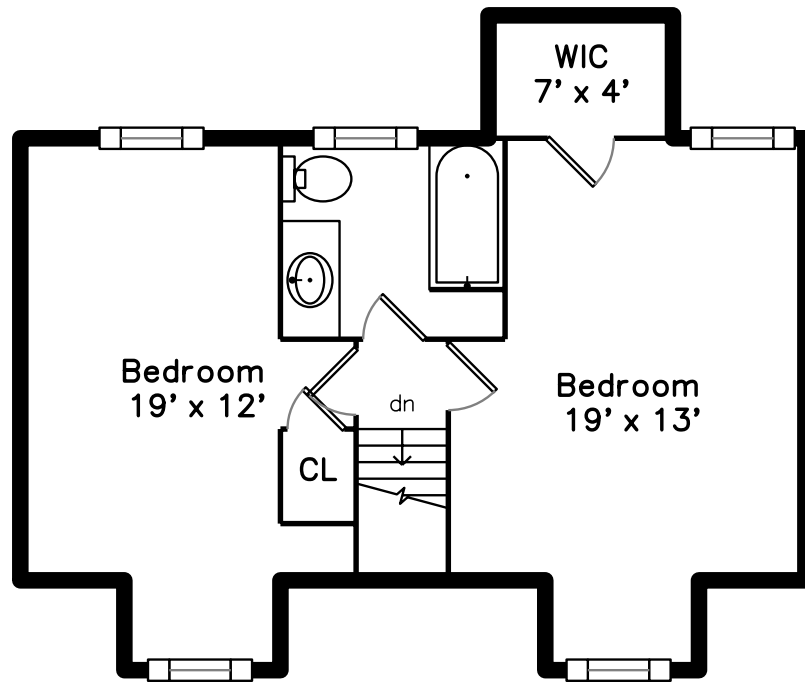

## Upper

## Main

28 Church St  
Westwood, MA 02090

PicturePlan by  vis-home

Measurements may not be 100% accurate.  
Floor plans are provided for convenience only.  
Room sizes are not used to calculate area.

# Upper

# Main

Outside

Outside

Outside

Back

Back

Living Room

Living Room