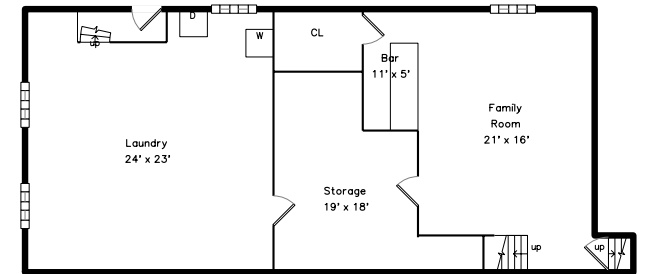

Unit 1 Upper

Unit 1 Main

48 Freeman Street
Newton, MA 02466

PicturePlan by vis-home

Measurements may not be 100% accurate.
Floor plans are provided for convenience only.
Room sizes are not used to calculate area.

Unit 2 Upper

Unit 2 Main

Unit 2 Basement

Unit 1 Upper

Unit 1 Main

Unit 2 Upper

Unit 2 Main

Unit 2 Basement

Main Bedroom

Main Bedroom

Main Bathroom

Main Bathroom

Bedroom

Hall

Family Room

Family Room