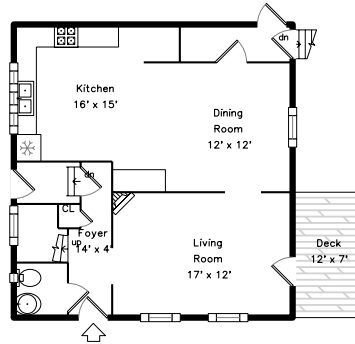

Unit 1 Upper

Unit 1 Main

48 Freeman Street
Newton, MA 02466

PicturePlan by vis-home

Measurements may not be 100% accurate.
Floor plans are provided for convenience only.
Room sizes are not used to calculate area.

Unit 2 Upper

Unit 2 Main

Unit 2 Basement

Unit 1 Upper

Unit 1 Main

Unit 2 Upper

Unit 2 Main

Unit 2 Basement

Foyer

Living Room

Dining Room

Dining Room

Kitchen

Kitchen

Bathroom

Deck

Main Bedroom

Main Bedroom

Main Bathroom

Main Bathroom

Bedroom

Hall

Family Room

Family Room