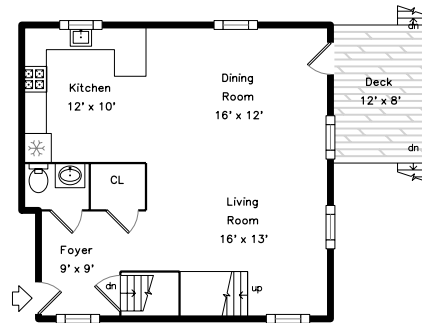

Unit 1 Upper

Unit 1 Main

48 Freeman Street
Newton, MA 02466

PicturePlan by vis-home

Measurements may not be 100% accurate.
Floor plans are provided for convenience only.
Room sizes are not used to calculate area.

Unit 2 Upper

Unit 2 Main

Unit 2 Basement

Unit 1 Upper

Unit 1 Main

Unit 2 Upper

Unit 2 Main

Unit 2 Basement

Foyer

Living Room

Dining Room

Dining Room

Kitchen

Kitchen

Bathroom

Deck

Main Bedroom

Main Bedroom

Main Bathroom

Main Bathroom

Bedroom

Hall

Family Room

Family Room