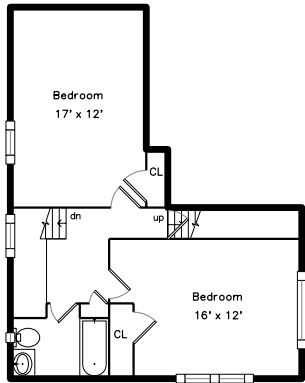

Unit 1 Upper

Unit 1 Main

48 Freeman Street
Newton, MA 02466

PicturePlan by vis-home

Measurements may not be 100% accurate.
Floor plans are provided for convenience only.
Room sizes are not used to calculate area.

Unit 2 Upper

Unit 2 Main

Unit 2 Basement

Unit 1 Upper

Unit 1 Main

Unit 2 Upper

Unit 2 Main

Unit 2 Basement

Main Bedroom

Main Bedroom

Main Bathroom

Main Bathroom

Bedroom

Hall

Family Room

Family Room