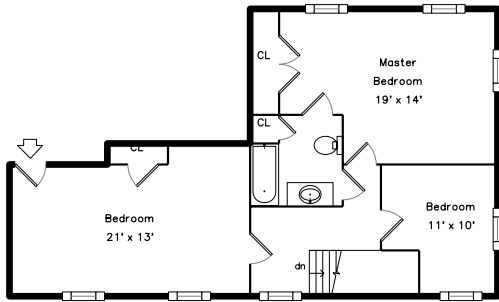

Unit 1 Upper

Unit 1 Main

48 Freeman Street
Newton, MA 02466

PicturePlan by vis-home

Measurements may not be 100% accurate.
Floor plans are provided for convenience only.
Room sizes are not used to calculate area.

Unit 2 Upper

Unit 2 Main

Unit 2 Basement

Unit 1 Upper

Unit 1 Main

Unit 2 Upper

Unit 2 Main

Unit 2 Basement

Foyer

Living Room

Dining Room

Dining Room

Kitchen

Kitchen

Bathroom

Deck

Main Bedroom

Main Bedroom

Main Bathroom

Main Bathroom

Bedroom

Hall

Family Room

Family Room