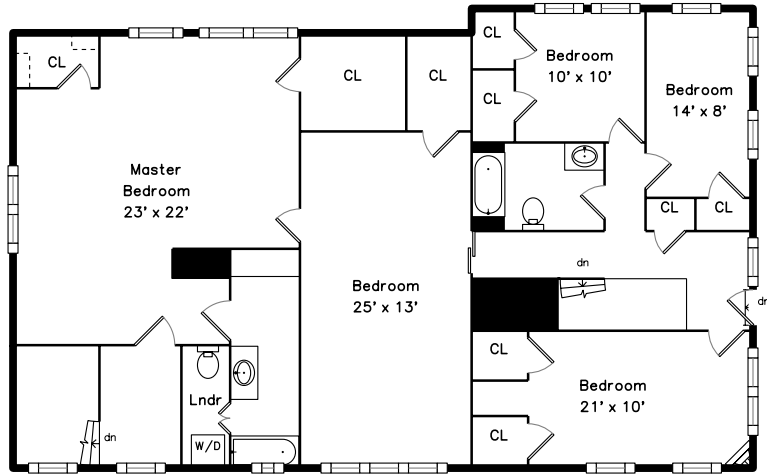

Upper

Main

125 Loring Rd
Winthrop, MA 02152

PicturePlan by 

Measurements may not be 100% accurate.
Floor plans are provided for convenience only.
Room sizes are not used to calculate area.

Upper

Main

Outside

Outside

Outside

Back

Back

Back

Back

Living Room

Living Room

Living Room

Dining Room

Dining Room

Kitchen

Kitchen

Kitchen

Great Room

Great Room

Deck

Hall

Main Bedroom

Main Bedroom

Bedroom

Bedroom

Bedroom

Bedroom