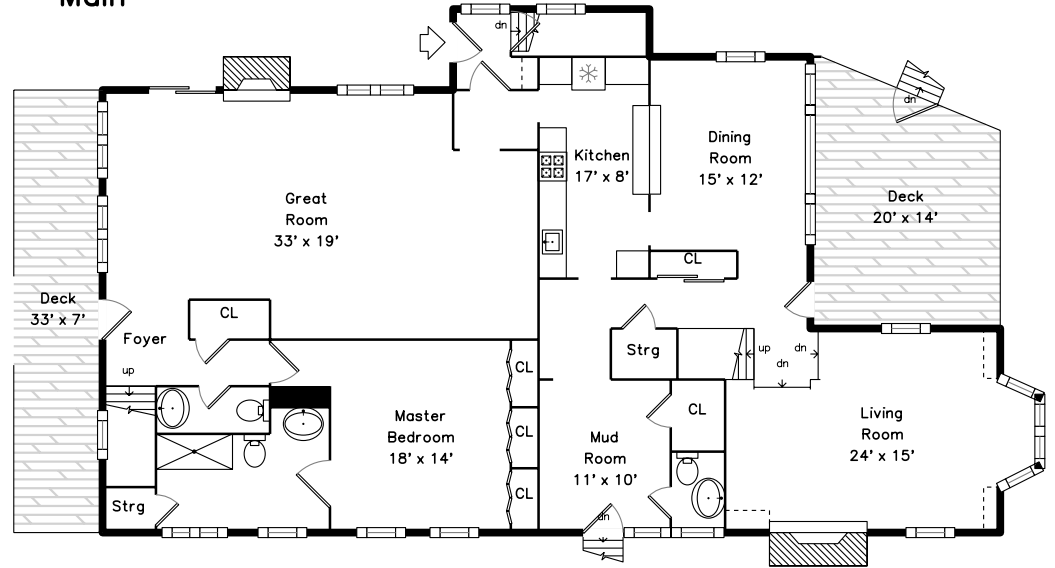

Upper

Main

125 Loring Rd
Winthrop, MA 02152

PicturePlan by 

Measurements may not be 100% accurate.
Floor plans are provided for convenience only.
Room sizes are not used to calculate area.

Upper

Main

Outside

Outside

Outside

Back

Back

Back

Back

Living Room

Living Room

Living Room

Dining Room

Dining Room

Kitchen

Kitchen

Kitchen

Great Room

Great Room

Great Room

Main Bedroom

Mud Room

Main Bathroom

Bathroom

Bathroom

Hall

Hall