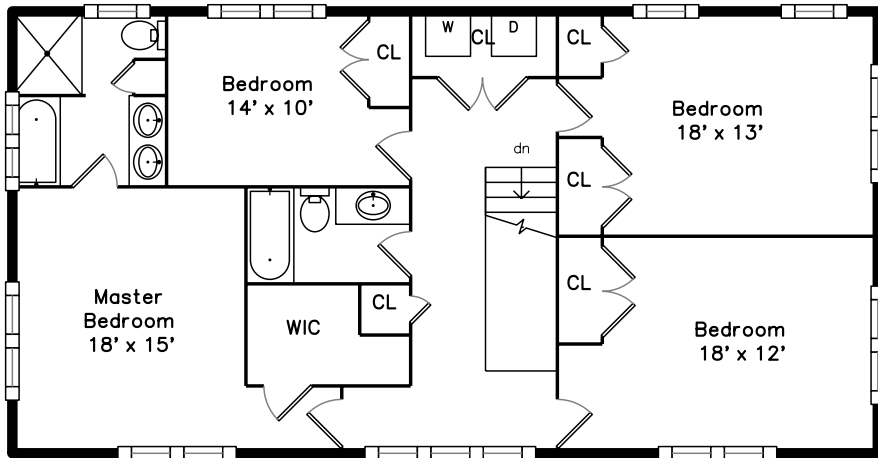

# Upper

# Main

# Lower

50 Matthew Lane  
Waltham, MA 02452

PicturePlan by  vis-home  
Measurements may not be 100% accurate.  
Floor plans are provided for convenience only.  
Room sizes are not used to calculate area.

Bedroom

Bedroom

Bedroom

Master Bathroom

Bathroom

Recreation Room