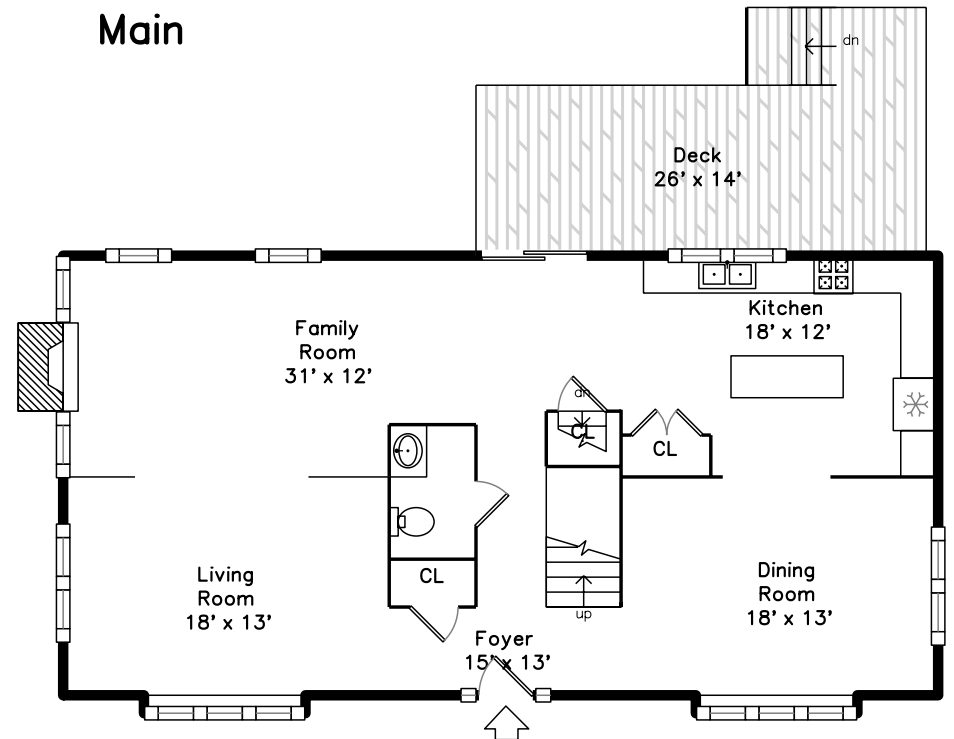

# Upper

# Main

# Lower

50 Matthew Lane  
Waltham, MA 02452

PicturePlan by  vis-home  
Measurements may not be 100% accurate.  
Floor plans are provided for convenience only.  
Room sizes are not used to calculate area.