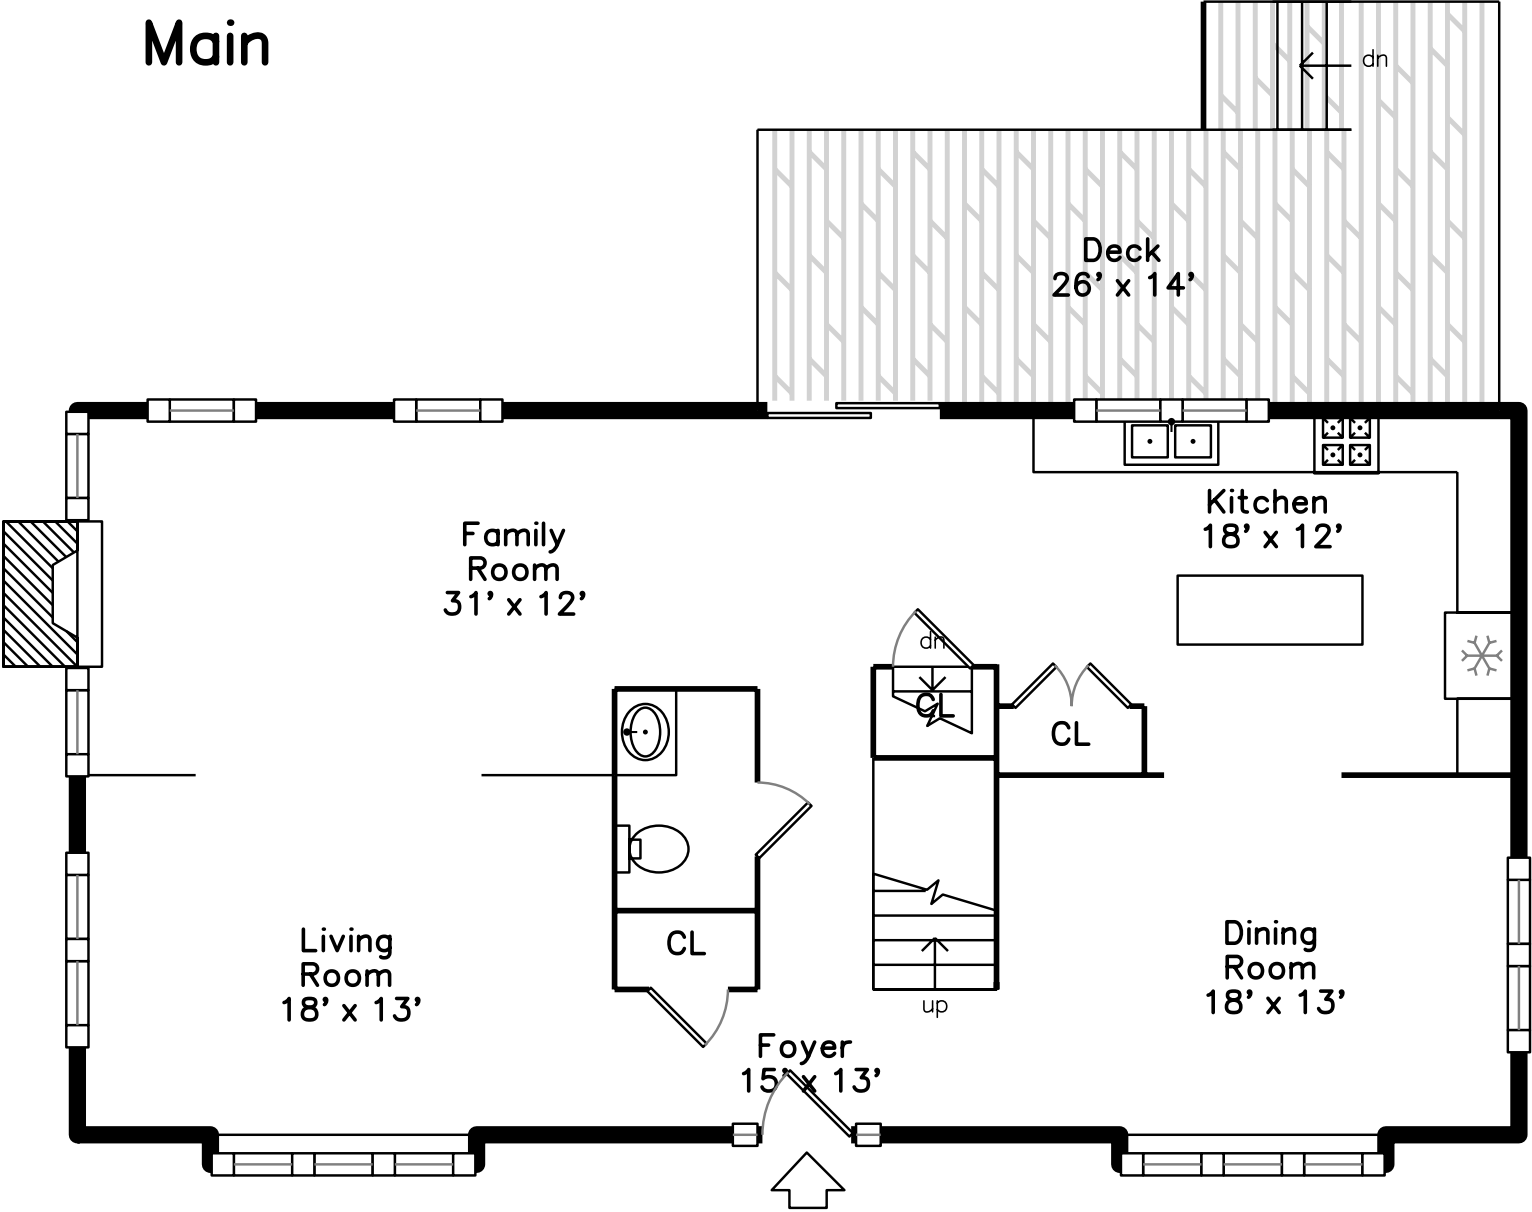

# Lower

50 Matthew Lane  
Waltham, MA 02452

PicturePlan by  vis-home  
Measurements may not be 100% accurate.  
Floor plans are provided for convenience only.  
Room sizes are not used to calculate area.

# Upper

# Lower

Outside

Outside

Living Room

Living Room

Dining Room

Dining Room

Kitchen

Kitchen

Kitchen

Family Room

Family Room

Family Room

Deck

Master Bedroom

Master Bedroom