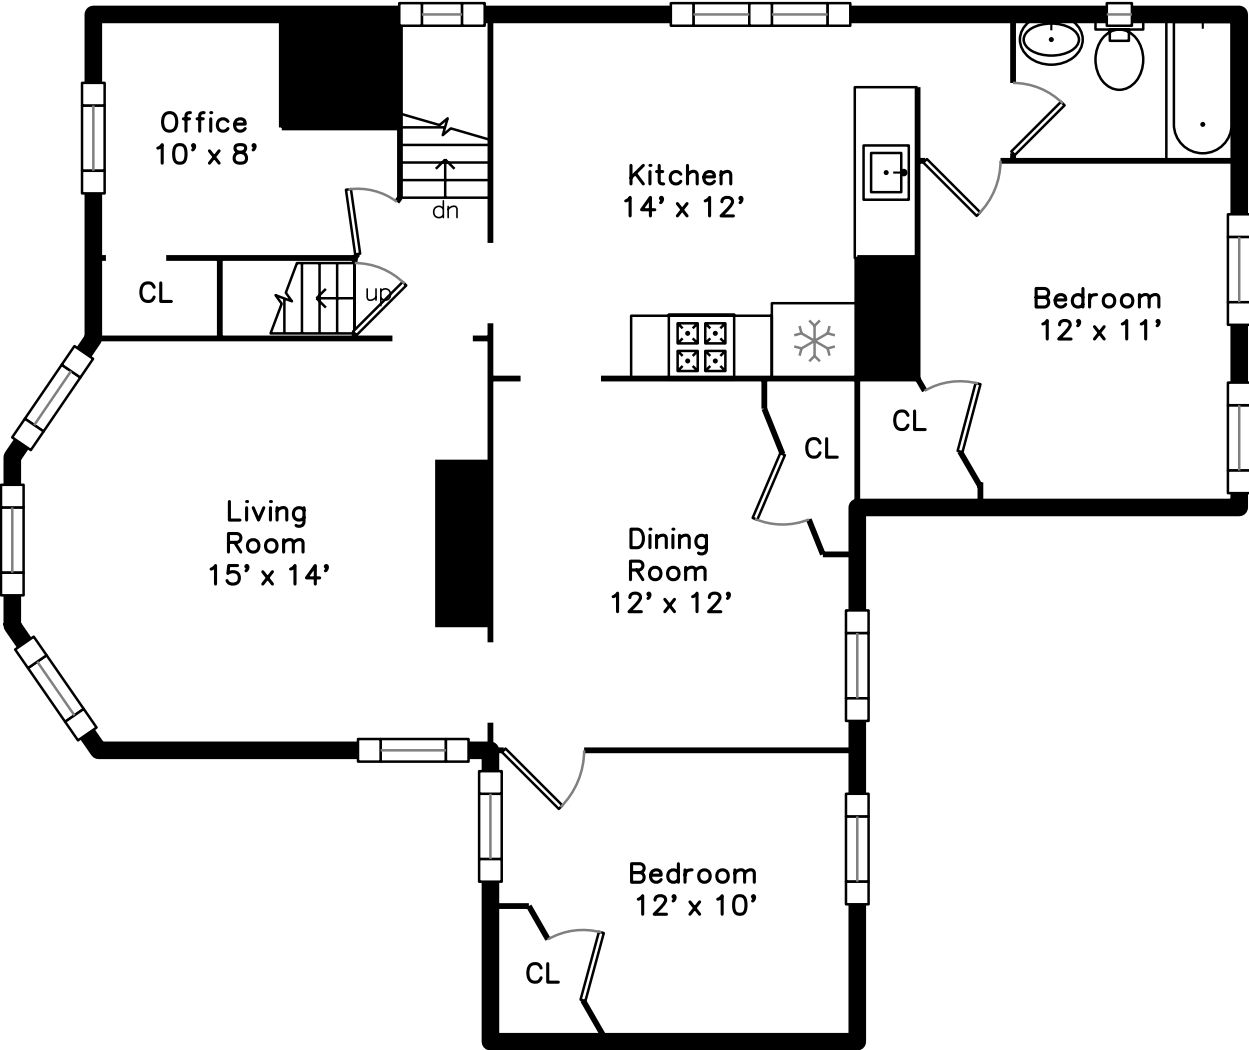

## Upper

20 Gay Head St. #2  
Jamaica Plain, MA 02130

PicturePlan by  vis-home

Measurements may not be 100% accurate.  
Floor plans are provided for convenience only.  
Room sizes are not used to calculate area.

## Main

# Main

Exterior

Outside

Back

Living Room

Living Room

Dining Room

Dining Room

Kitchen

Kitchen

Kitchen

Bedroom

Bedroom

Bedroom

Office

Bathroom