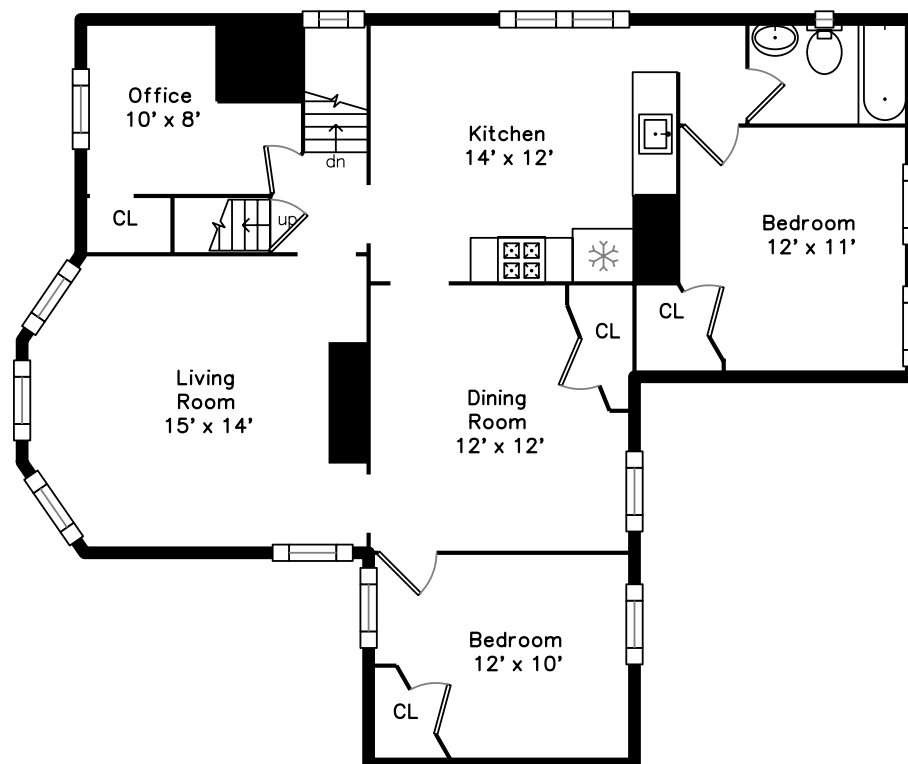

## Upper

20 Gay Head St. #2  
Jamaica Plain, MA 02130

PicturePlan by  vis-home

Measurements may not be 100% accurate.  
Floor plans are provided for convenience only.  
Room sizes are not used to calculate area.

# Upper

# Main

Exterior

Outside

Back

Living Room

Living Room

Dining Room

Dining Room

Kitchen

Kitchen

Kitchen

Bedroom

Bedroom

Bedroom

Office

Bathroom