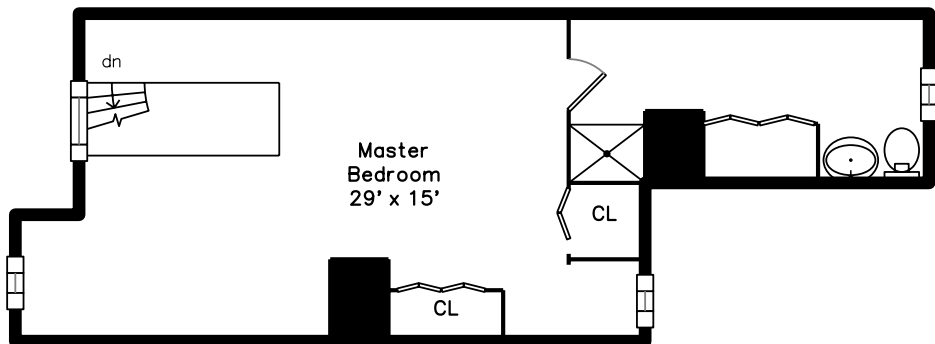

## Upper

20 Gay Head St. #2  
Jamaica Plain, MA 02130

PicturePlan by  vis-home

Measurements may not be 100% accurate.  
Floor plans are provided for convenience only.  
Room sizes are not used to calculate area.