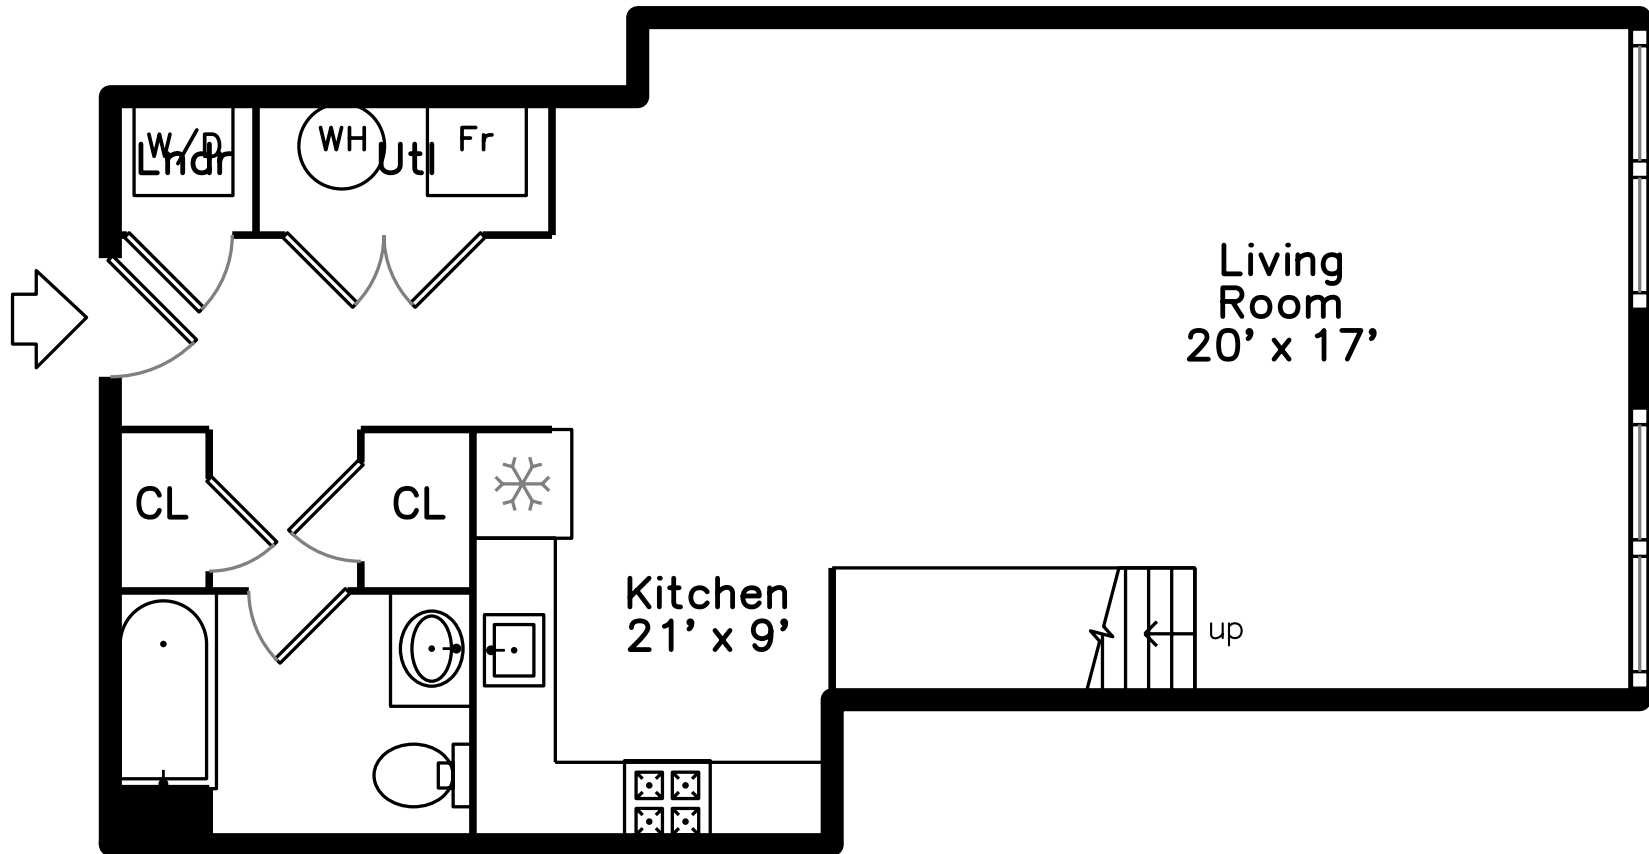

Upper

Main

1 Westinghouse Plaza #C312
Boston, MA 02136

PicturePlan by  vis-home

Measurements may not be 100% accurate.
Floor plans are provided for convenience only.
Room sizes are not used to calculate area.

Upper

Main

Building

Building

Building

Lobby

Lobby

Hall

Hall

Gym

Hall

Living Room

Living Room

Dining Room

Dining Room

Kitchen

Kitchen

Kitchen

Bathroom

Bedroom

Bedroom

Bedroom