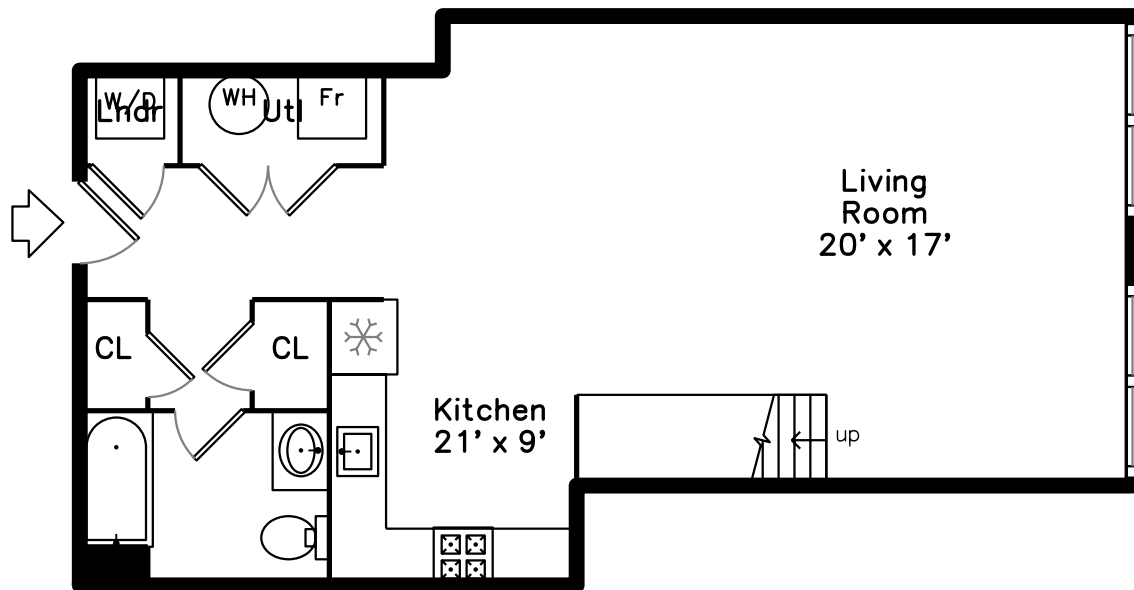

Upper

Main

1 Westinghouse Plaza #C312
Boston, MA 02136

PicturePlan by  vis-home

Measurements may not be 100% accurate.
Floor plans are provided for convenience only.
Room sizes are not used to calculate area.

Upper

Main

Building

Building

Building

Lobby

Lobby

Hall

Hall

Gym

Hall

Living Room

Living Room

Dining Room

Dining Room

Kitchen

Kitchen

Kitchen

Bathroom

Bedroom

Bedroom

Bedroom