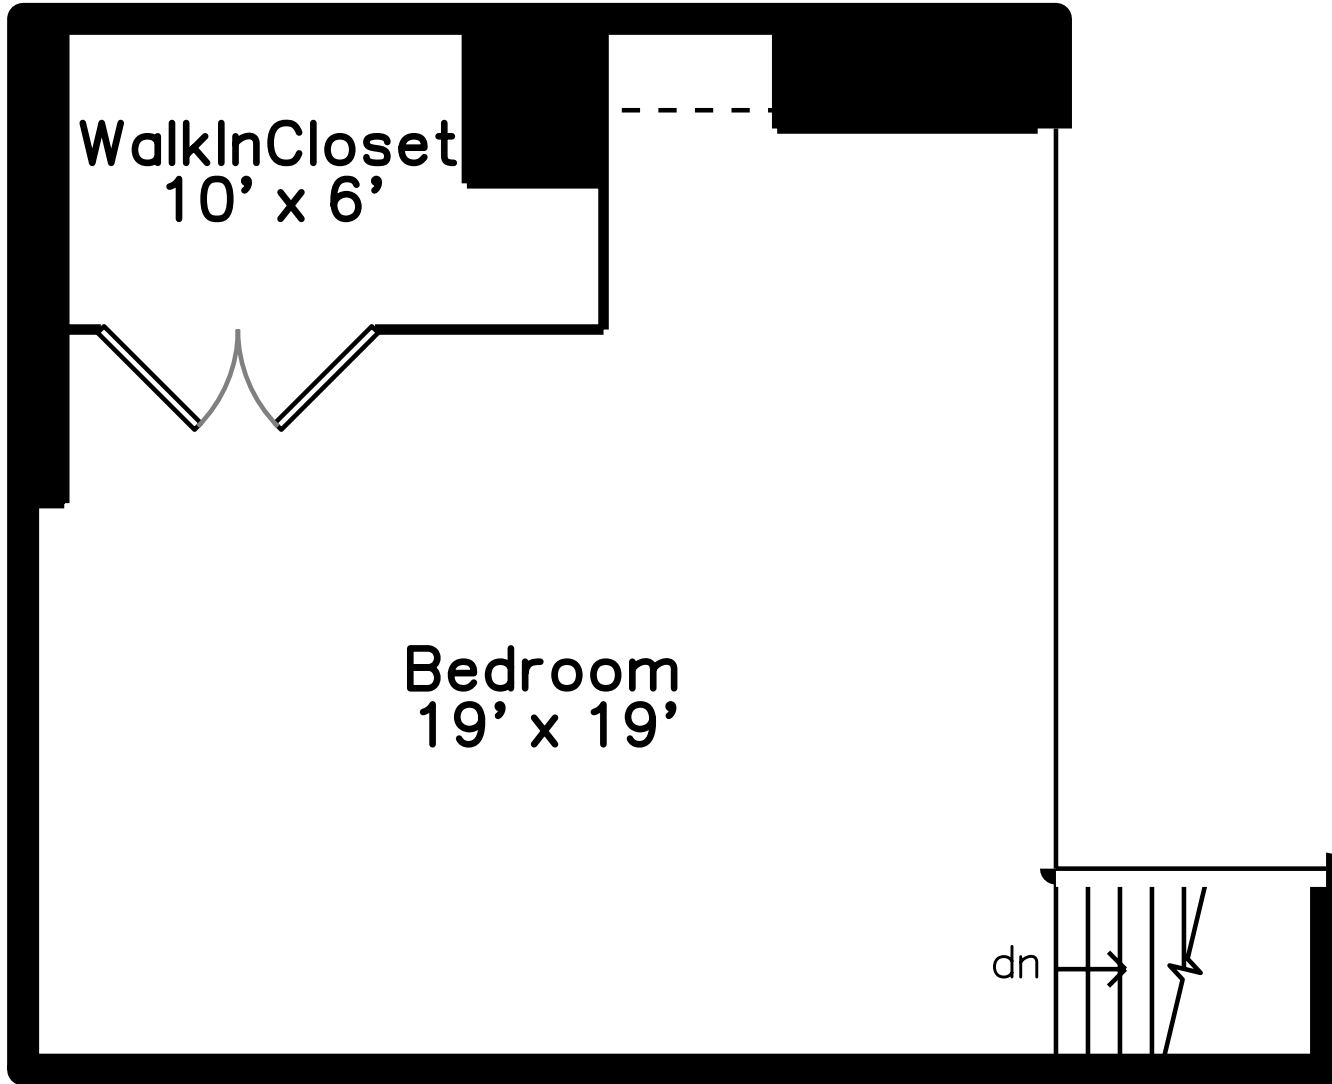

Upper

Main

1 Westinghouse Plaza #C312
Boston, MA 02136

PicturePlan by  vis-home

Measurements may not be 100% accurate.
Floor plans are provided for convenience only.
Room sizes are not used to calculate area.

Upper

Main

Building

Building

Building

Lobby

Lobby

Hall

Kitchen

Kitchen

Bathroom

Bedroom

Bedroom

Bedroom