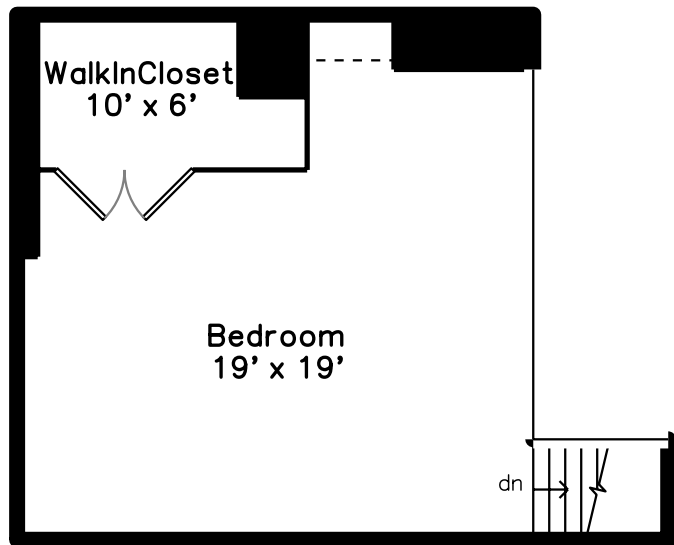

Upper

Main

1 Westinghouse Plaza #C312
Boston, MA 02136

PicturePlan by  vis-home

Measurements may not be 100% accurate.
Floor plans are provided for convenience only.
Room sizes are not used to calculate area.

Upper

Main

Building

Building

Building

Lobby

Lobby

Hall

Kitchen

Kitchen

Bathroom

Bedroom

Bedroom

Bedroom