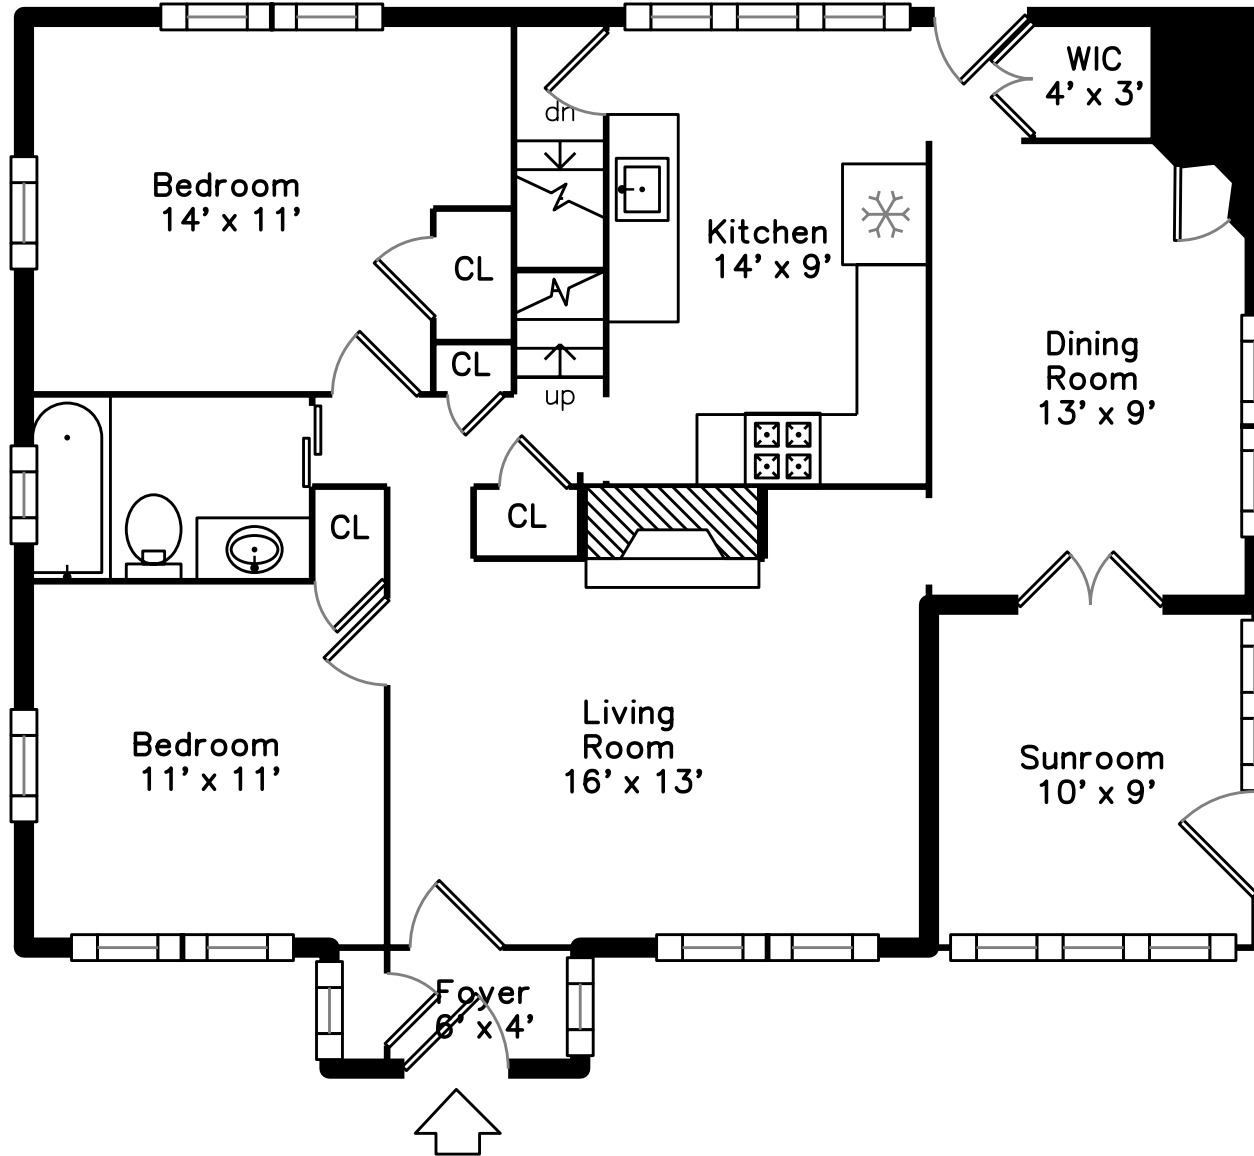

**47 Morse Ave  
Dedham, MA 02026**

PicturePlan by  vis-home  
 Measurements may not be 100% accurate.  
 Floor plans are provided for convenience only.  
 Room sizes are not used to calculate area.

Upper

# Main

Backyard

Backyard

Deck

Deck

Living Room

Living Room

Living Room

Living Room

Living Room

Dining Room

Dining Room

Kitchen

Kitchen

Kitchen

Kitchen

Kitchen