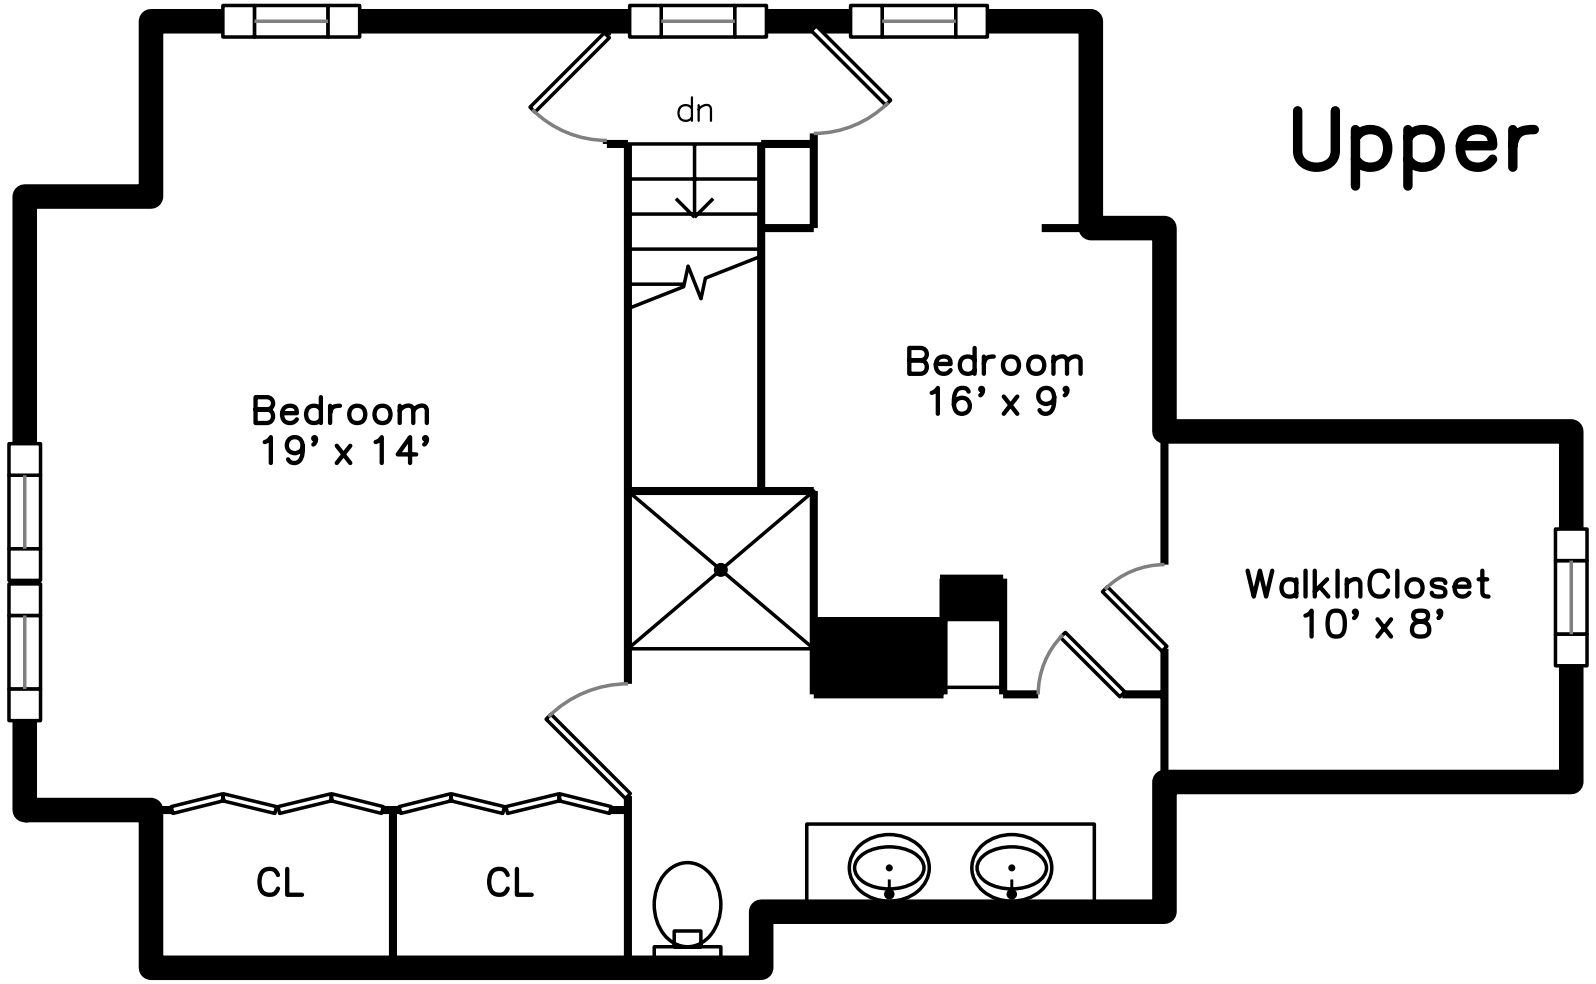

**47 Morse Ave  
Dedham, MA 02026**

PicturePlan by  vis-home  
 Measurements may not be 100% accurate.  
 Floor plans are provided for convenience only.  
 Room sizes are not used to calculate area.

Upper

# Main

Backyard

Backyard

Deck

Deck

Living Room

Living Room

Living Room

Living Room

Living Room

Dining Room

Dining Room

Kitchen

Kitchen

Kitchen

Kitchen

Kitchen