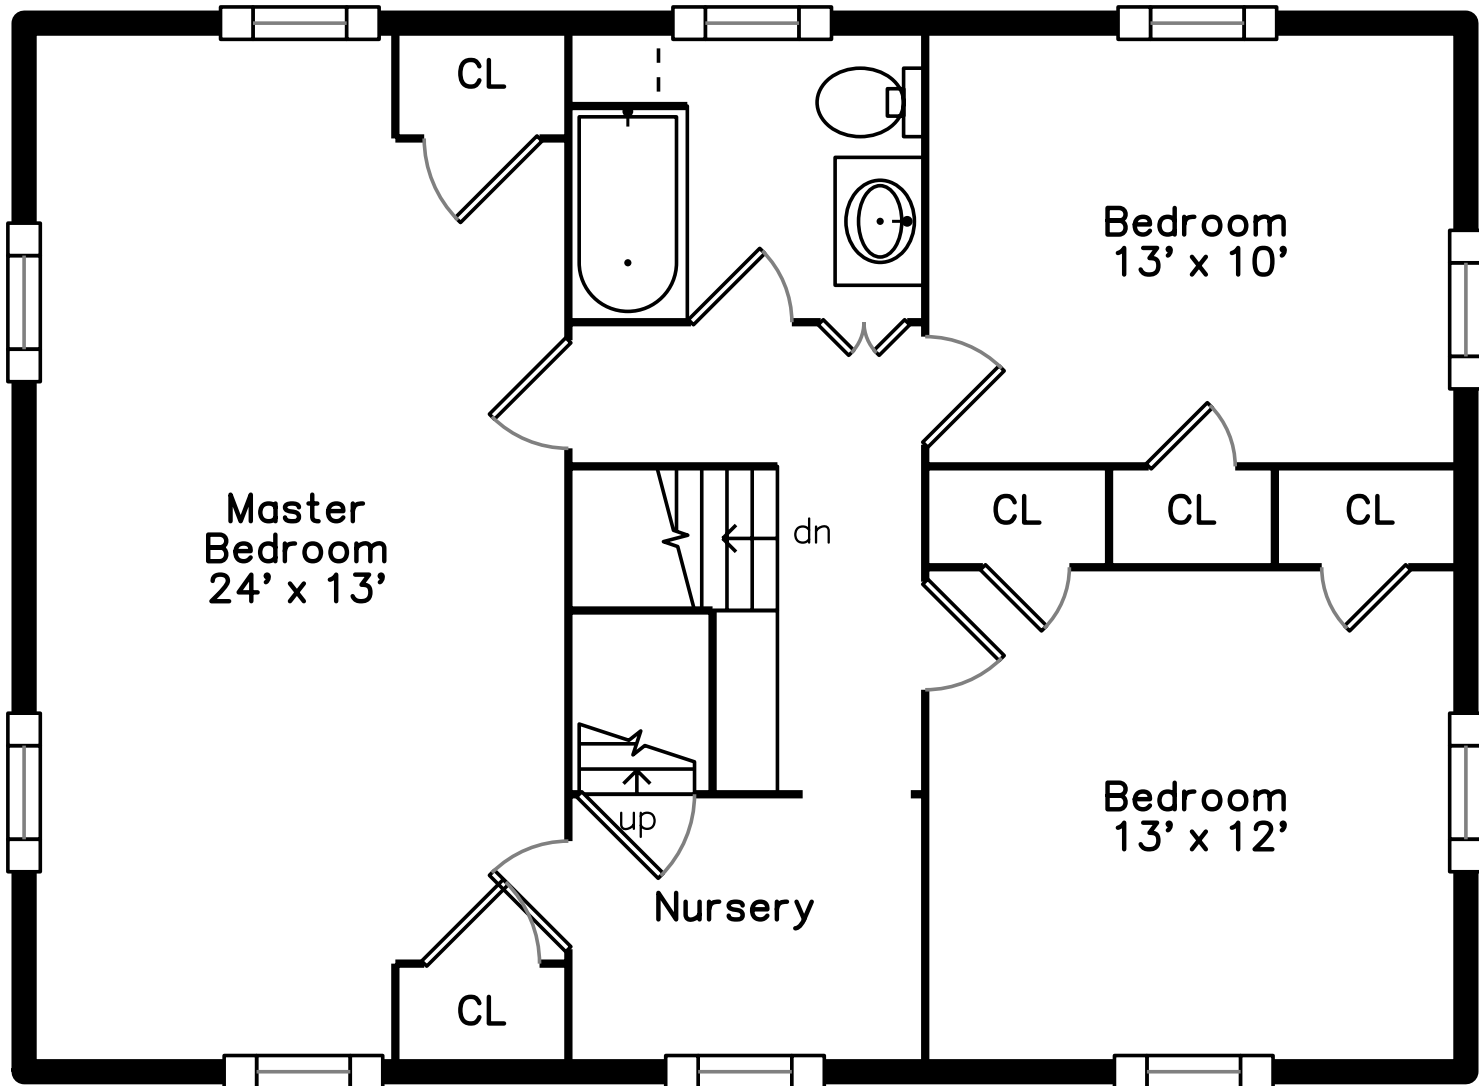

5 Lovell Rd  
Watertown, MA 02472  
PicturePlan by vis-home

Measurements may not be 100% accurate.  
Floor plans are provided for convenience only.  
Room sizes are not used to calculate area.

Upper

dn

Bedroom/Office  
24' x 22'

# Main

Sunroom  
16' x 9'

Living Room  
24' x 13'

Mudroom  
11' x 6'

Kitchen  
21' x 10'

Dining Room  
13' x 13'

Foyer  
10' x 8'

# Basement

Outside

Outside

Backyard

Backyard

Backyard

Foyer

Living Room

Living Room

Dining Room

Dining Room

Kitchen

Kitchen

Kitchen

Kitchen

Sitting