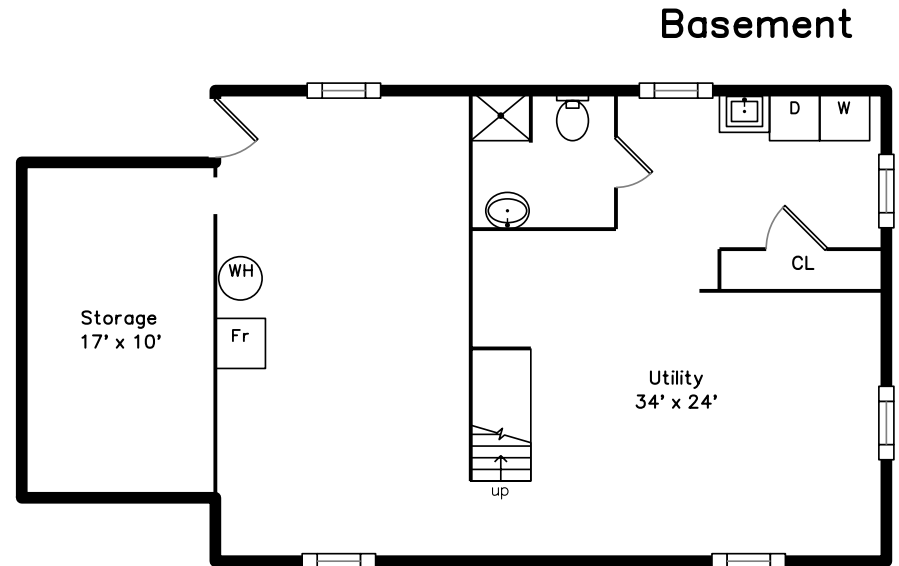

5 Lovell Rd  
Watertown, MA 02472  
PicturePlan by vis-home

Measurements may not be 100% accurate.  
Floor plans are provided for convenience only.  
Room sizes are not used to calculate area.

Upper

dn

Bedroom/Office  
24' x 22'

# Main

Sunroom  
16' x 9'

Living Room  
24' x 13'

Mudroom  
11' x 6'

Kitchen  
21' x 10'

Dining Room  
13' x 13'

Foyer  
10' x 8'