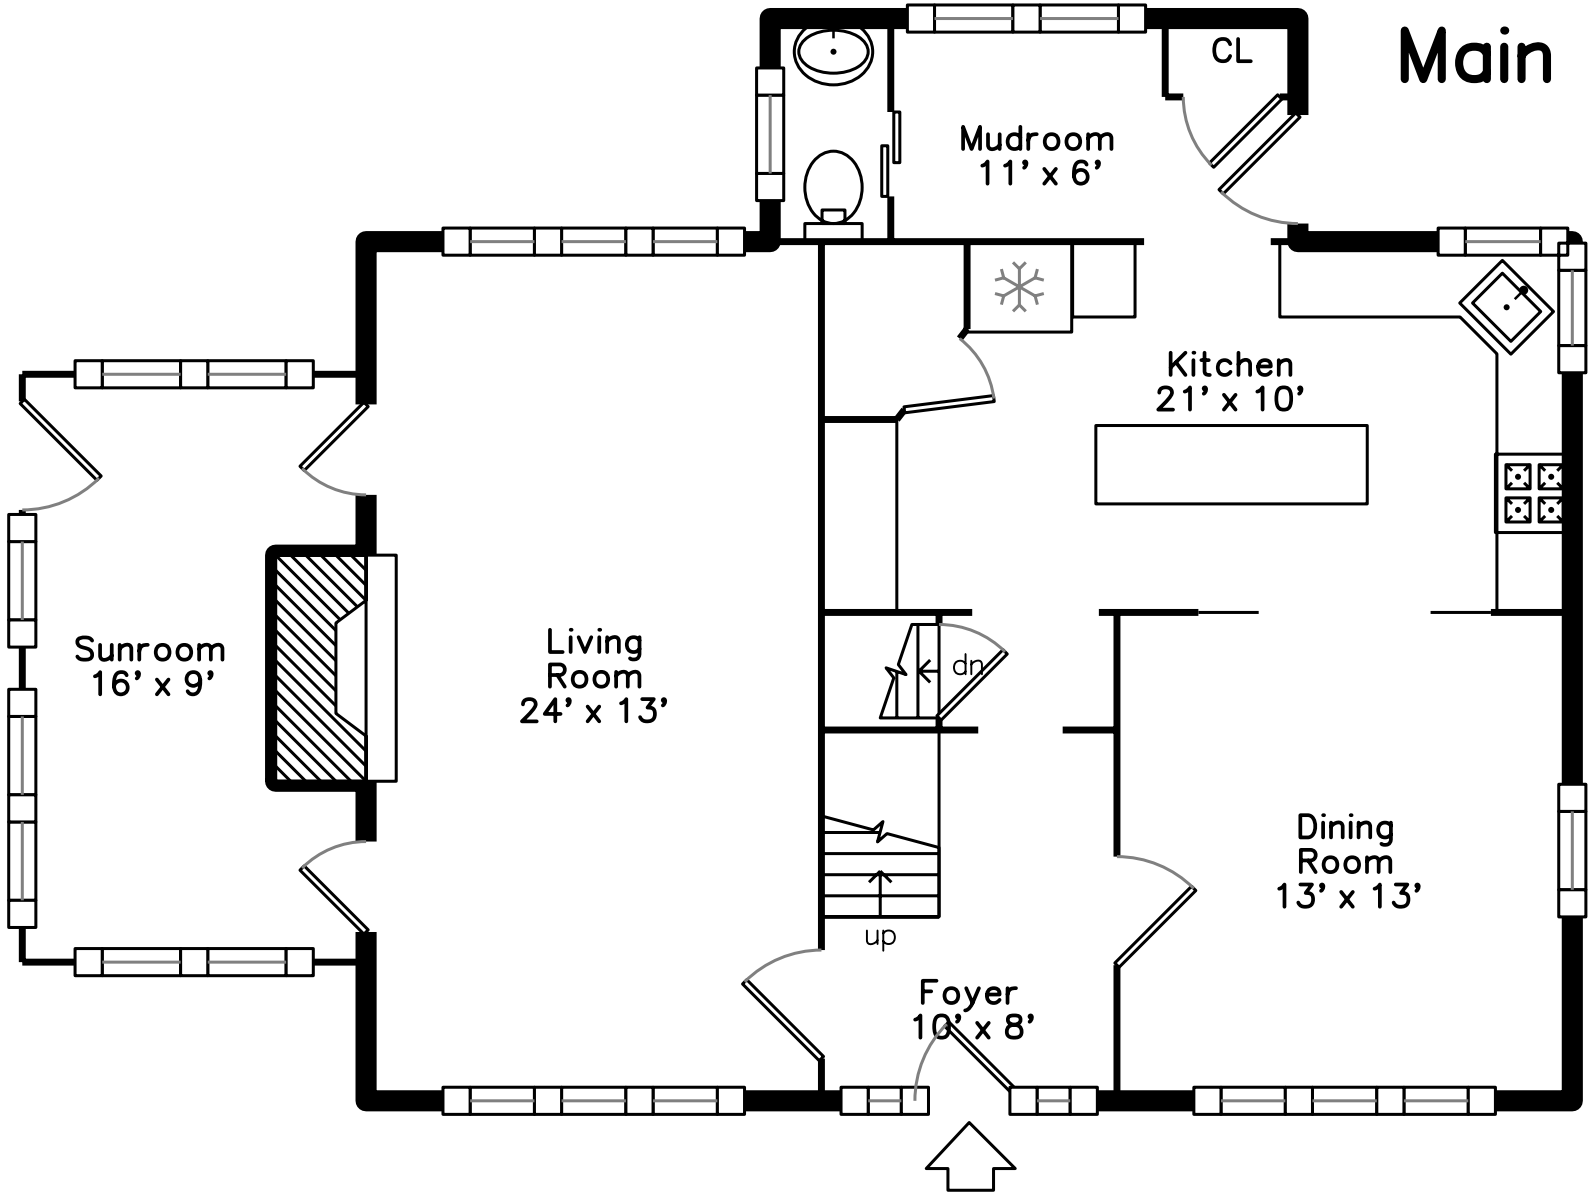

5 Lovell Rd  
Watertown, MA 02472  
PicturePlan by vis-home

Measurements may not be 100% accurate.  
Floor plans are provided for convenience only.  
Room sizes are not used to calculate area.

Upper

dn

Bedroom/Office  
24' x 22'

# Main

Sunroom  
16' x 9'

Living Room  
24' x 13'

Mudroom  
11' x 6'

Kitchen  
21' x 10'

Dining Room  
13' x 13'

Foyer  
10' x 8'

# Basement

Outside

Outside

Backyard

Backyard

Backyard

Foyer

Living Room

Living Room

Dining Room

Dining Room

Kitchen

Kitchen

Kitchen

Kitchen

Sitting