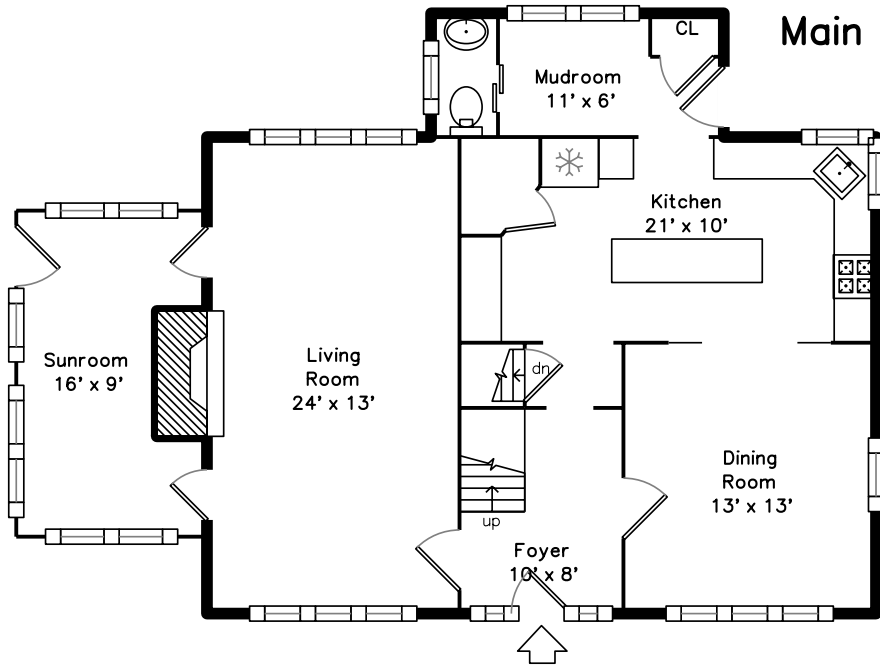

5 Lovell Rd  
Watertown, MA 02472  
PicturePlan by vis-home

Measurements may not be 100% accurate.  
Floor plans are provided for convenience only.  
Room sizes are not used to calculate area.

Upper

dn

Bedroom/Office  
24' x 22'

# Upper

# Main

Sunroom  
16' x 9'

Living Room  
24' x 13'

Mudroom  
11' x 6'

Kitchen  
21' x 10'

Dining Room  
13' x 13'

Foyer  
10' x 8'

Bedroom