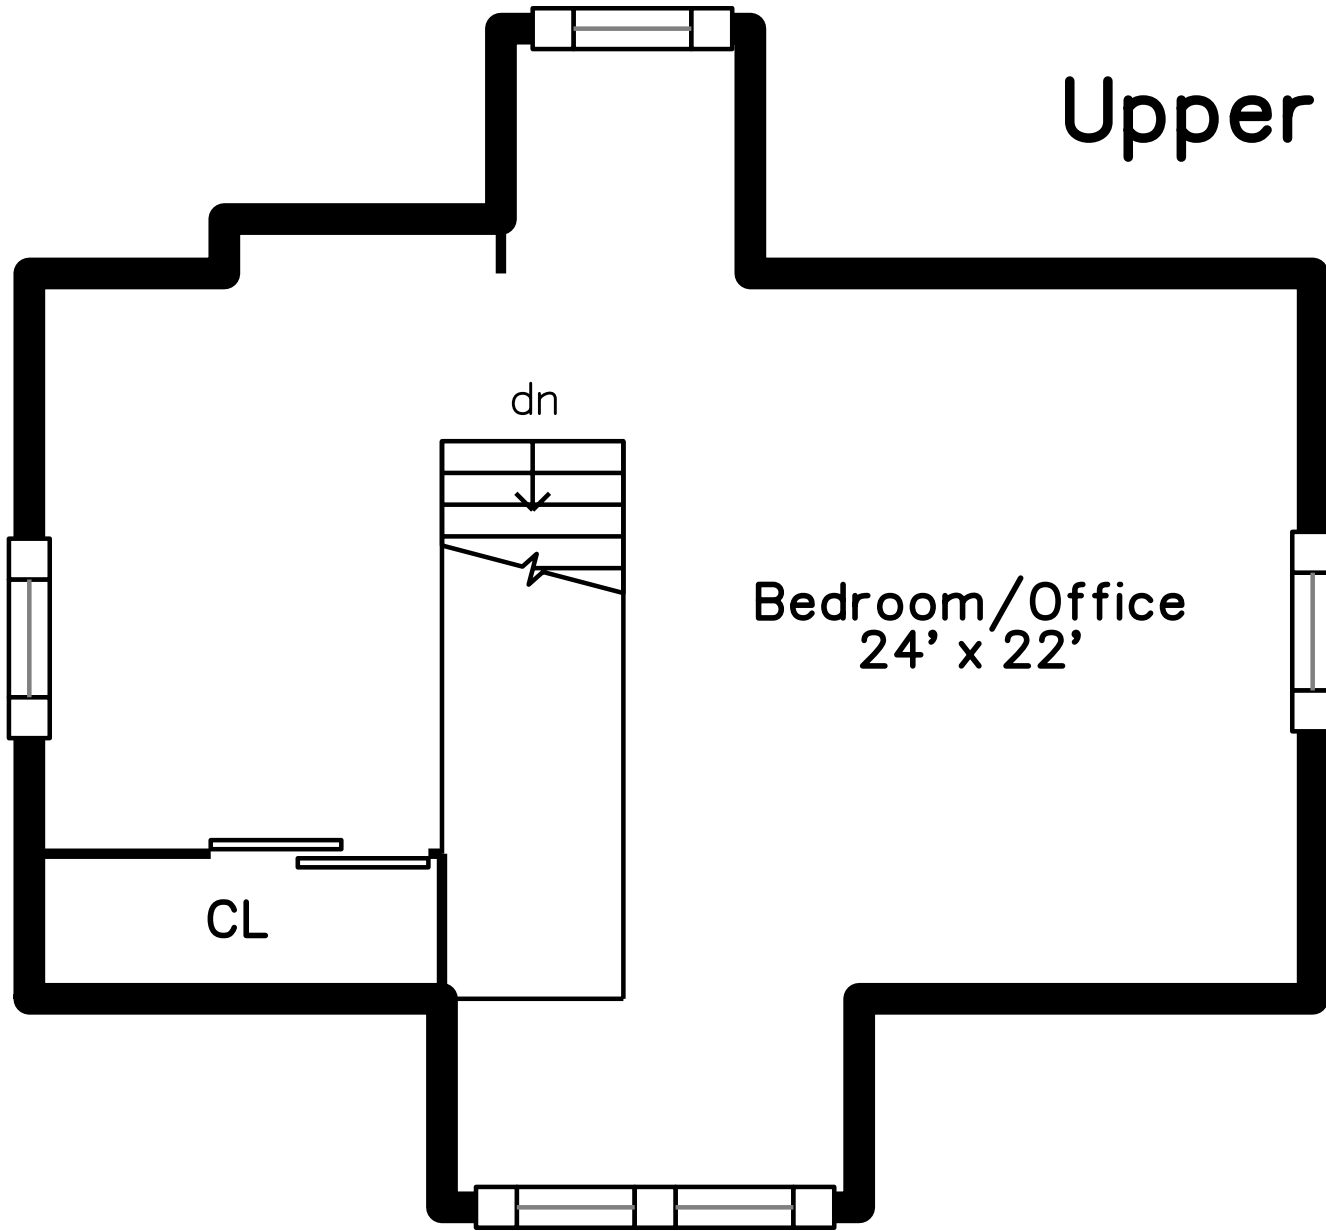

5 Lovell Rd  
Watertown, MA 02472  
PicturePlan by vis-home

Measurements may not be 100% accurate.  
Floor plans are provided for convenience only.  
Room sizes are not used to calculate area.

Upper

dn

Bedroom/Office  
24' x 22'

# Main

Sunroom  
16' x 9'

Living Room  
24' x 13'

Mudroom  
11' x 6'

Kitchen  
21' x 10'

Dining Room  
13' x 13'

Foyer  
10' x 8'