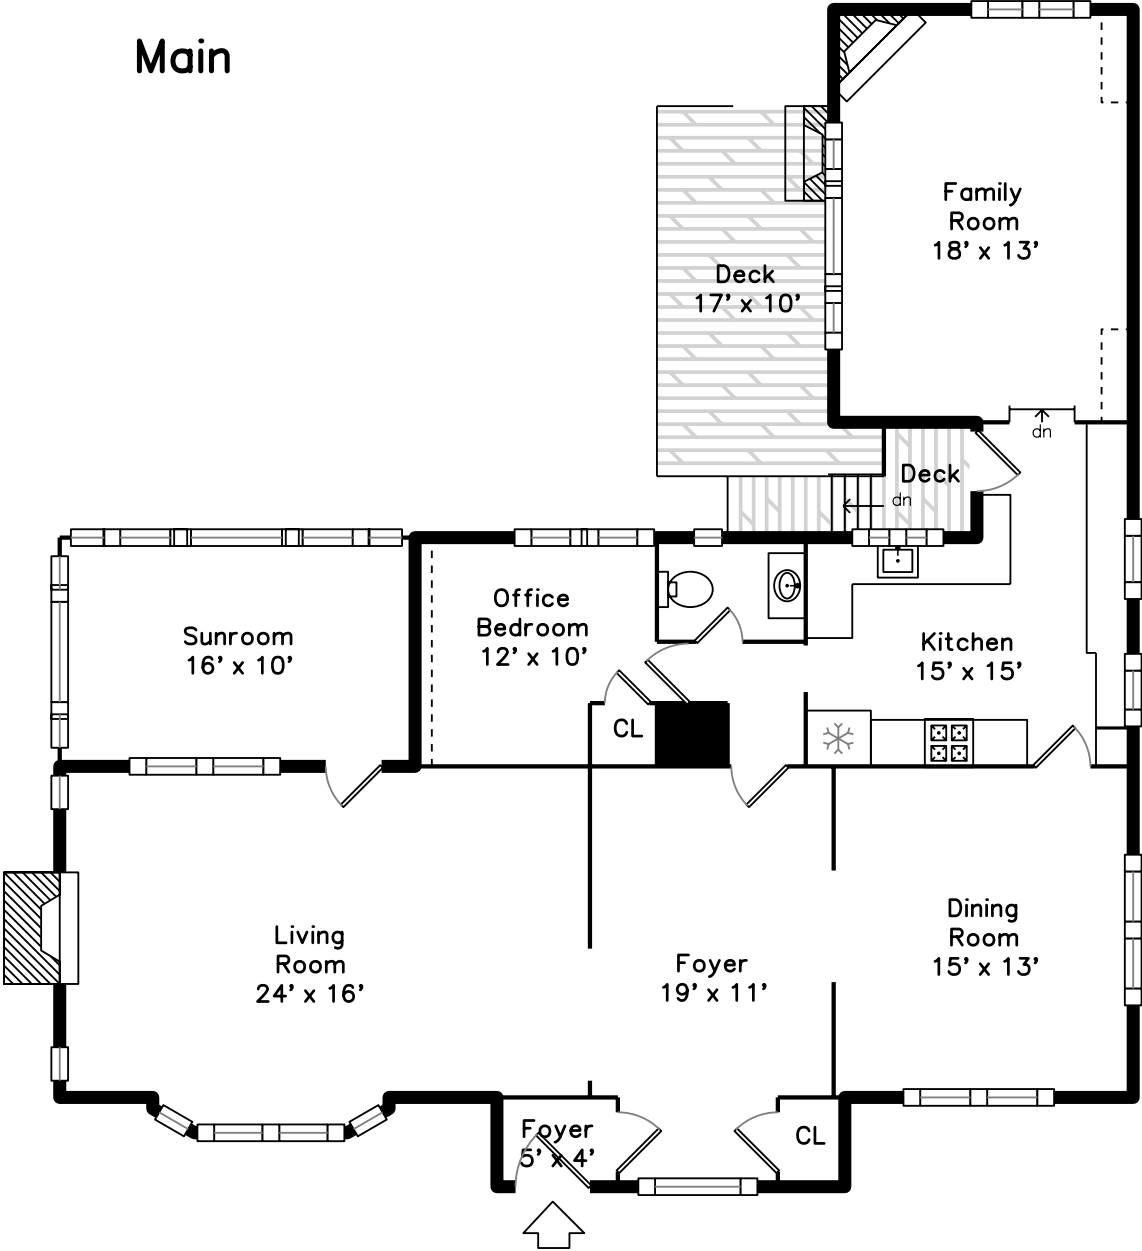

# Main

37 Claremont St  
Newton, MA 02458

PicturePlan by vis-home

Measurements may not be 100% accurate.  
Floor plans are provided for convenience only.

# Lower

Outside

Outside

Outside

Back

Back

Back

Foyer

Foyer

Foyer

Living Room

Living Room

Living Room

Living Room

Living Room

Living Room

Dining Room

Dining Room

Kitchen

Kitchen

Kitchen

Kitchen

Family Room

Family Room