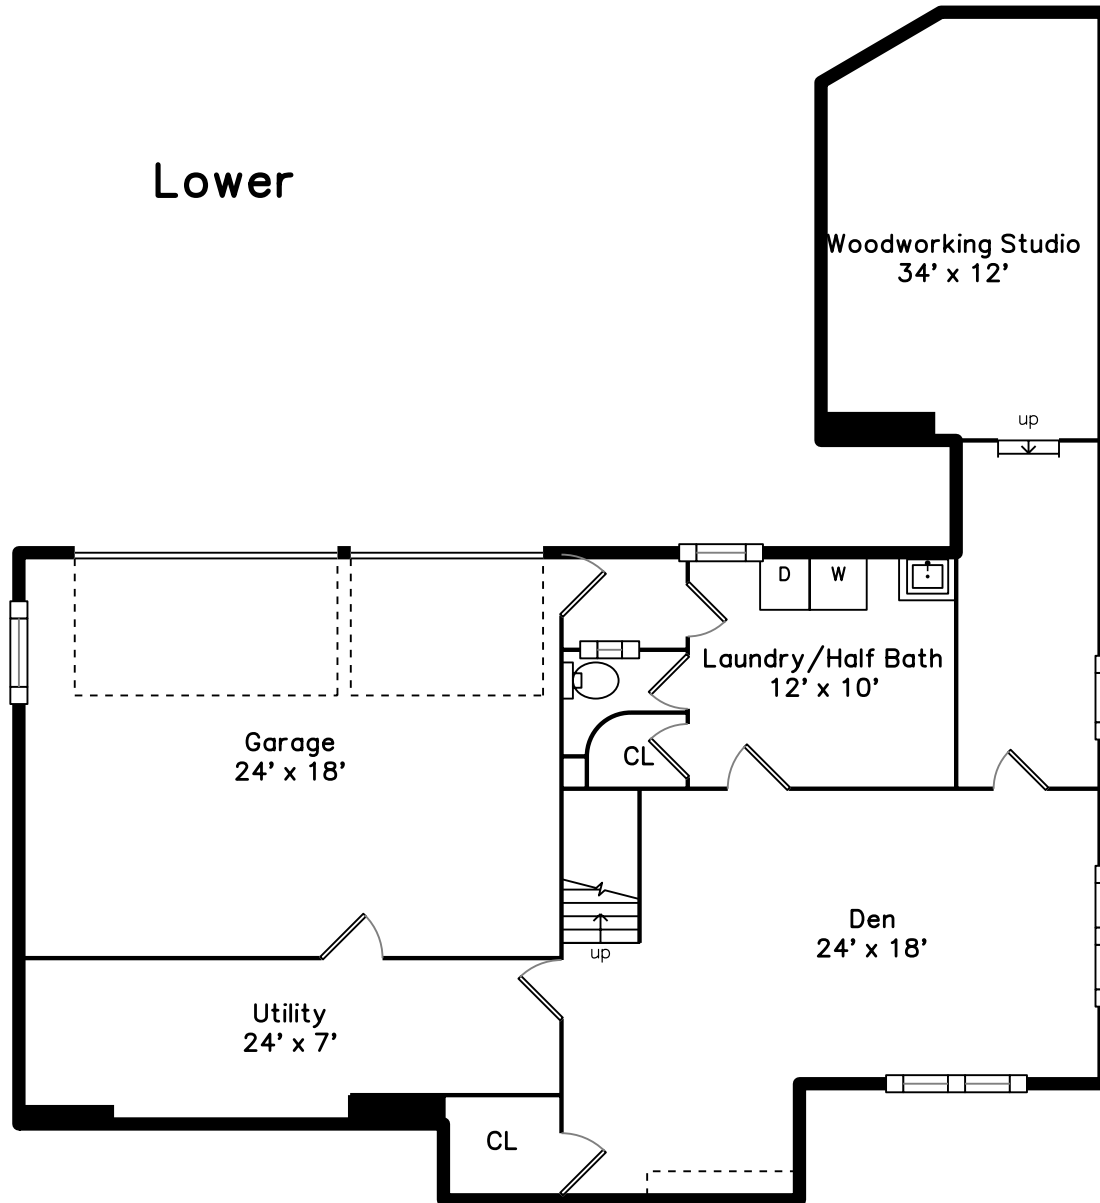

# Main

37 Claremont St  
Newton, MA 02458

PicturePlan by vis-home

Measurements may not be 100% accurate.  
Floor plans are provided for convenience only.

# Lower

Outside

Outside

Outside

Back

Back

Back

Foyer

Foyer

Foyer

Living Room

Living Room

Living Room

Living Room

Living Room

Living Room

Dining Room

Dining Room

Kitchen

Kitchen

Kitchen

Kitchen

Family Room

Family Room