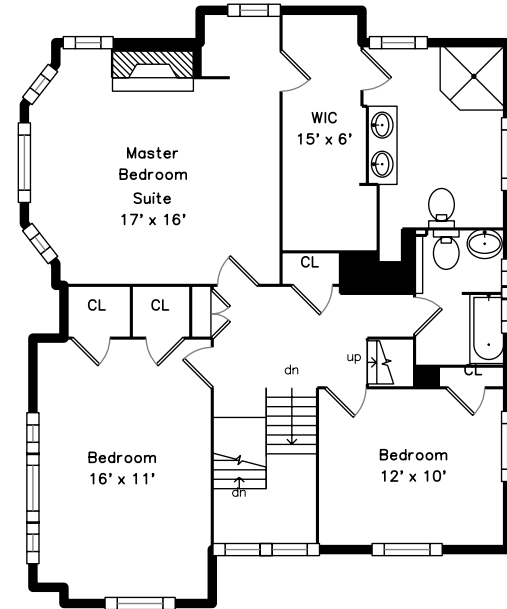

Top

Upper

Main

**20 Orient Ave
Newton, MA 02459**

PicturePlan by  vis-home

Measurements may not be 100% accurate.
Floor plans are provided for convenience only.
Room sizes are not used to calculate area.

Top

Living Room

Living Room

Living Room

Dining Room

Kitchen

Kitchen

Kitchen

Kitchen

Hall

Bedroom

Bedroom

Bedroom

Main Bedroom

Main Bedroom

Main Bathroom

Bathroom

Hall

Hall

Bedroom

Bedroom

Bedroom