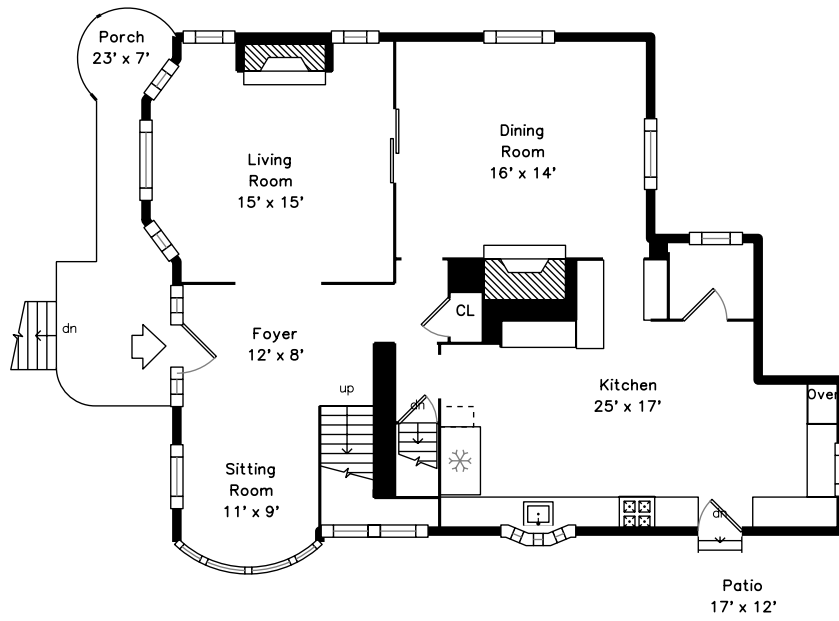

Top

Upper

Main

**20 Orient Ave
Newton, MA 02459**

PicturePlan by  vis-home

Measurements may not be 100% accurate.
Floor plans are provided for convenience only.
Room sizes are not used to calculate area.

Top

Outside

Outside

Outside

Porch

Porch

Foyer

Foyer

Living Room

Living Room

Living Room

Living Room

Dining Room

Kitchen

Kitchen

Kitchen

Kitchen

Hall

Bedroom

Bedroom

Bedroom

Main Bedroom

Main Bedroom

Main Bathroom

Bathroom