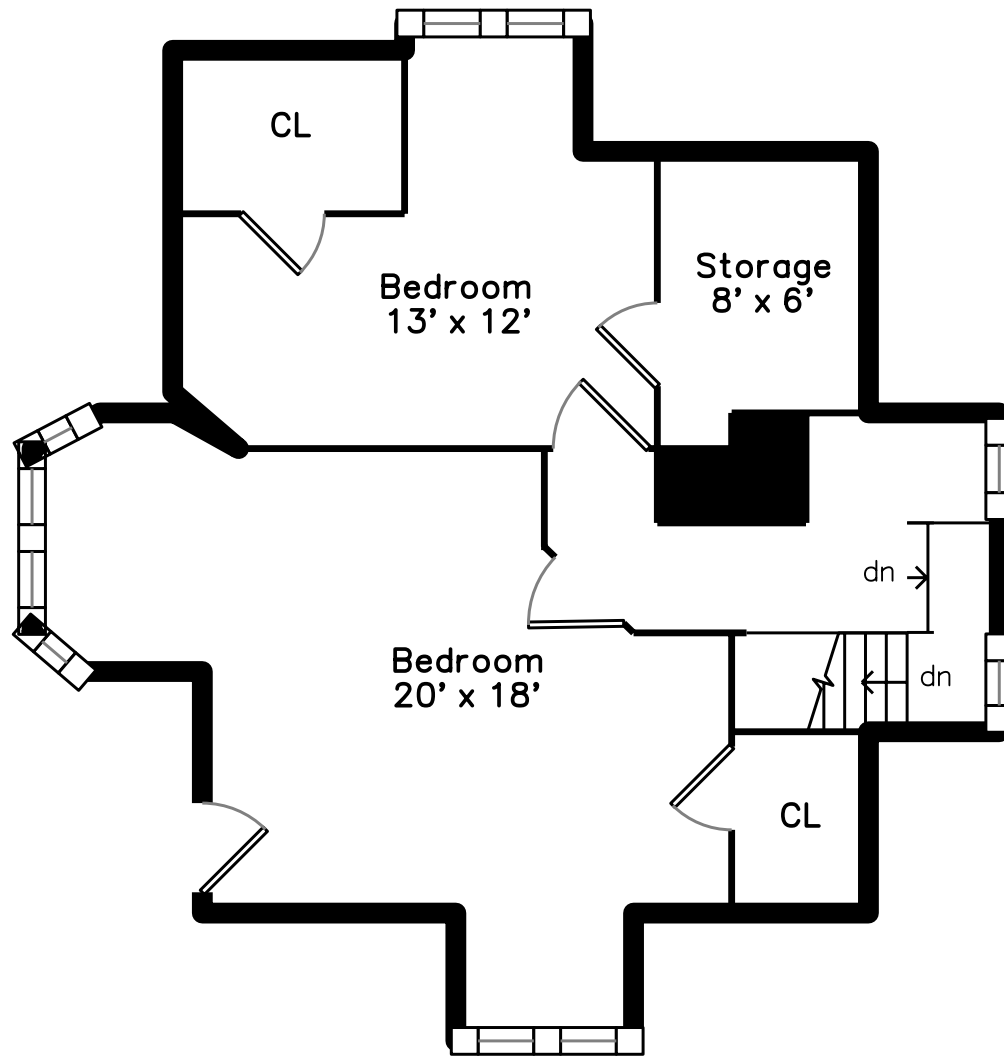

Top

Upper

Main

**20 Orient Ave
Newton, MA 02459**

PicturePlan by  vis-home

Measurements may not be 100% accurate.
Floor plans are provided for convenience only.
Room sizes are not used to calculate area.

Top

Upper

Main

Outside

Outside

Outside

Outside

Outside

Outside

Living Room

Living Room

Living Room

Dining Room

Kitchen

Kitchen

Kitchen

Kitchen

Hall

Bedroom

Bedroom

Bedroom

Main Bedroom

Main Bedroom

Main Bathroom

Bathroom