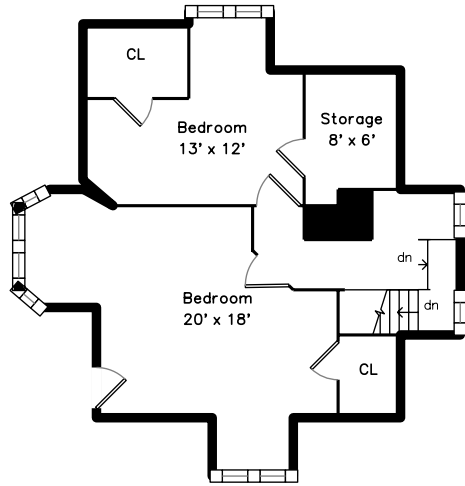

Top

Upper

Main

**20 Orient Ave
Newton, MA 02459**

PicturePlan by  vis-home

Measurements may not be 100% accurate.
Floor plans are provided for convenience only.
Room sizes are not used to calculate area.

Top

Living Room

Living Room

Living Room

Dining Room

Kitchen

Kitchen

Kitchen

Kitchen

Hall

Bedroom

Bedroom

Bedroom

Main Bedroom

Main Bedroom

Main Bathroom

Bathroom

Hall

Hall

Bedroom

Bedroom

Bedroom