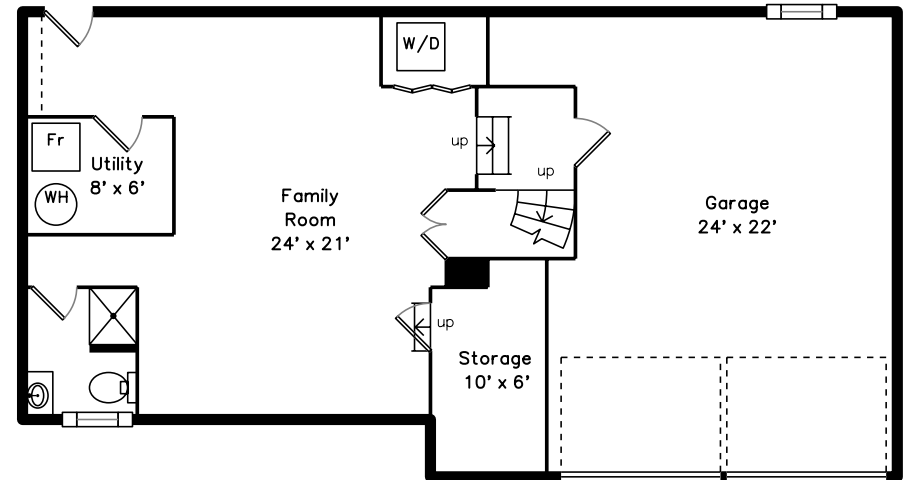

Main

Basement

145 Grove Street
Brookline, MA 02467

PicturePlan by  vis-home
Measurements may not be 100% accurate.
Floor plans are provided for convenience only.
Room sizes are not used to calculate area.

Basement

Outside

Outside

Back

Back

Living Room

Living Room

Dining Room

Dining Room

Kitchen

Kitchen

Kitchen

Bedroom

Bedroom

Bedroom

Bedroom

Bedroom

Bedroom

Porch

Bathroom

Bathroom

Bathroom

Family Room

Family Room