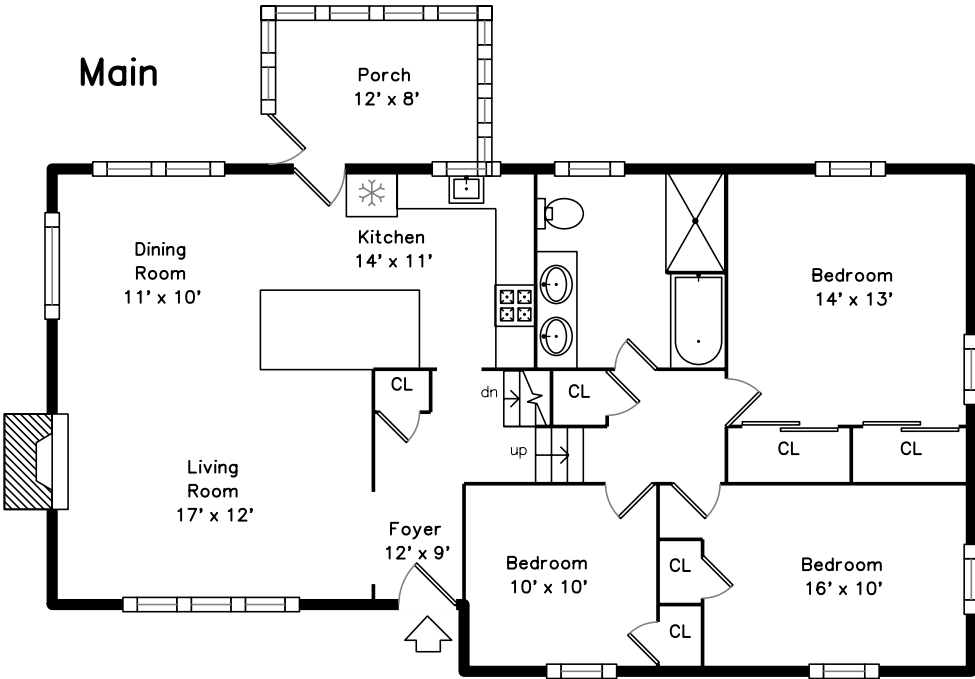

Main

Basement

145 Grove Street
Brookline, MA 02467

PicturePlan by  vis-home
Measurements may not be 100% accurate.
Floor plans are provided for convenience only.
Room sizes are not used to calculate area.

Basement

Outside

Outside

Back

Back

Living Room

Living Room

Dining Room

Dining Room

Kitchen

Kitchen

Kitchen

Bedroom

Bedroom

Bedroom

Bedroom

Bedroom

Bedroom

Porch

Bathroom

Bathroom

Bathroom

Family Room

Family Room