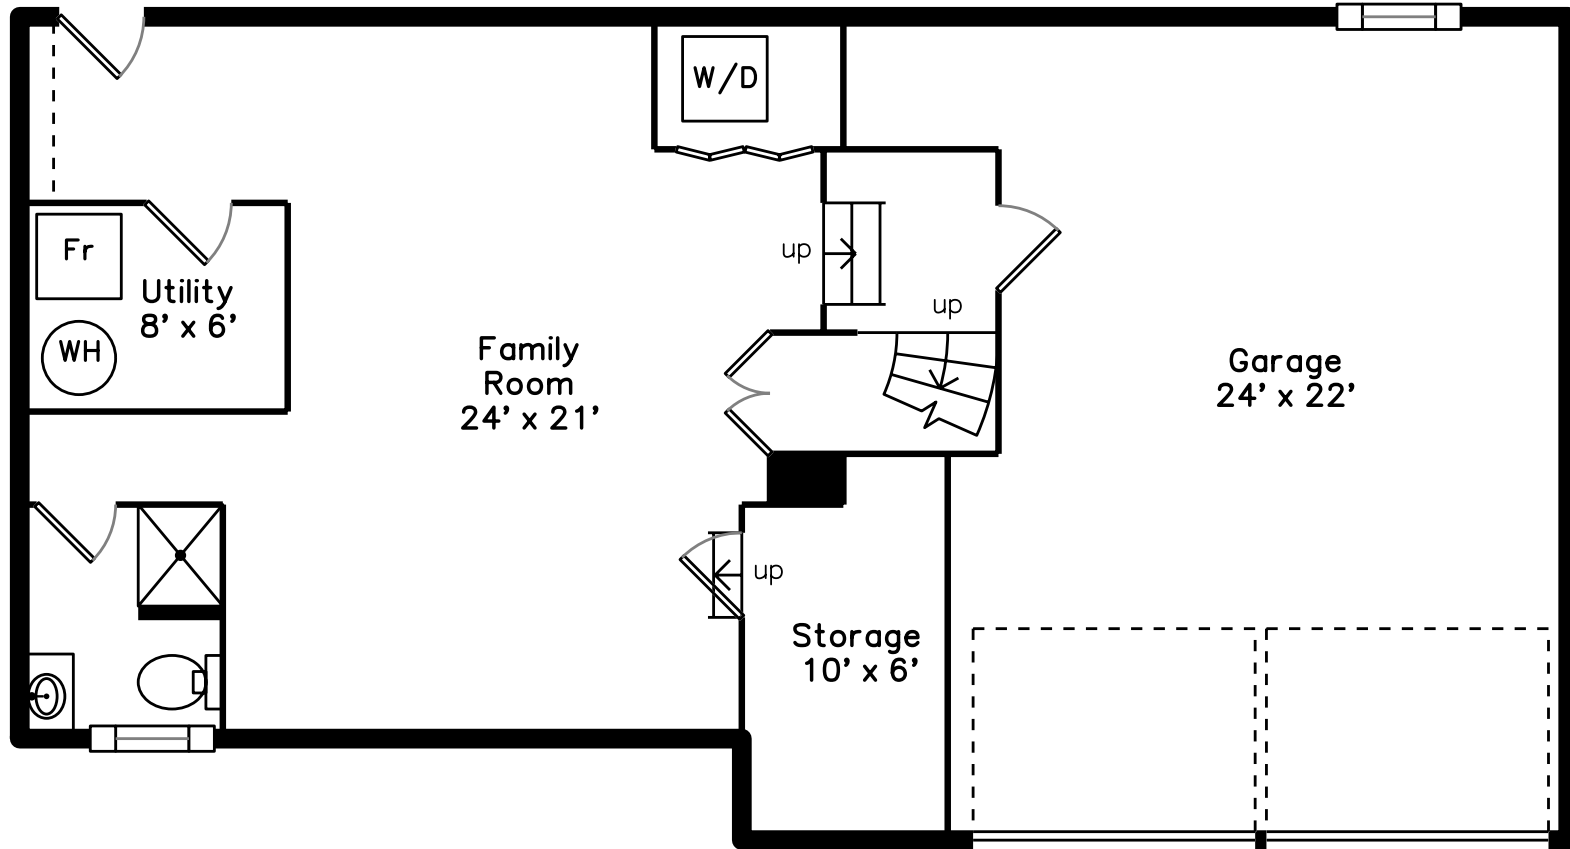

Main

Basement

145 Grove Street
Brookline, MA 02467

PicturePlan by  vis-home
Measurements may not be 100% accurate.
Floor plans are provided for convenience only.
Room sizes are not used to calculate area.

Basement

Outside

Outside

Back

Back

Living Room

Living Room

Dining Room

Dining Room

Kitchen

Kitchen

Kitchen

Bedroom

Bedroom

Bedroom

Bedroom

Family Room

Laundry

Bathroom