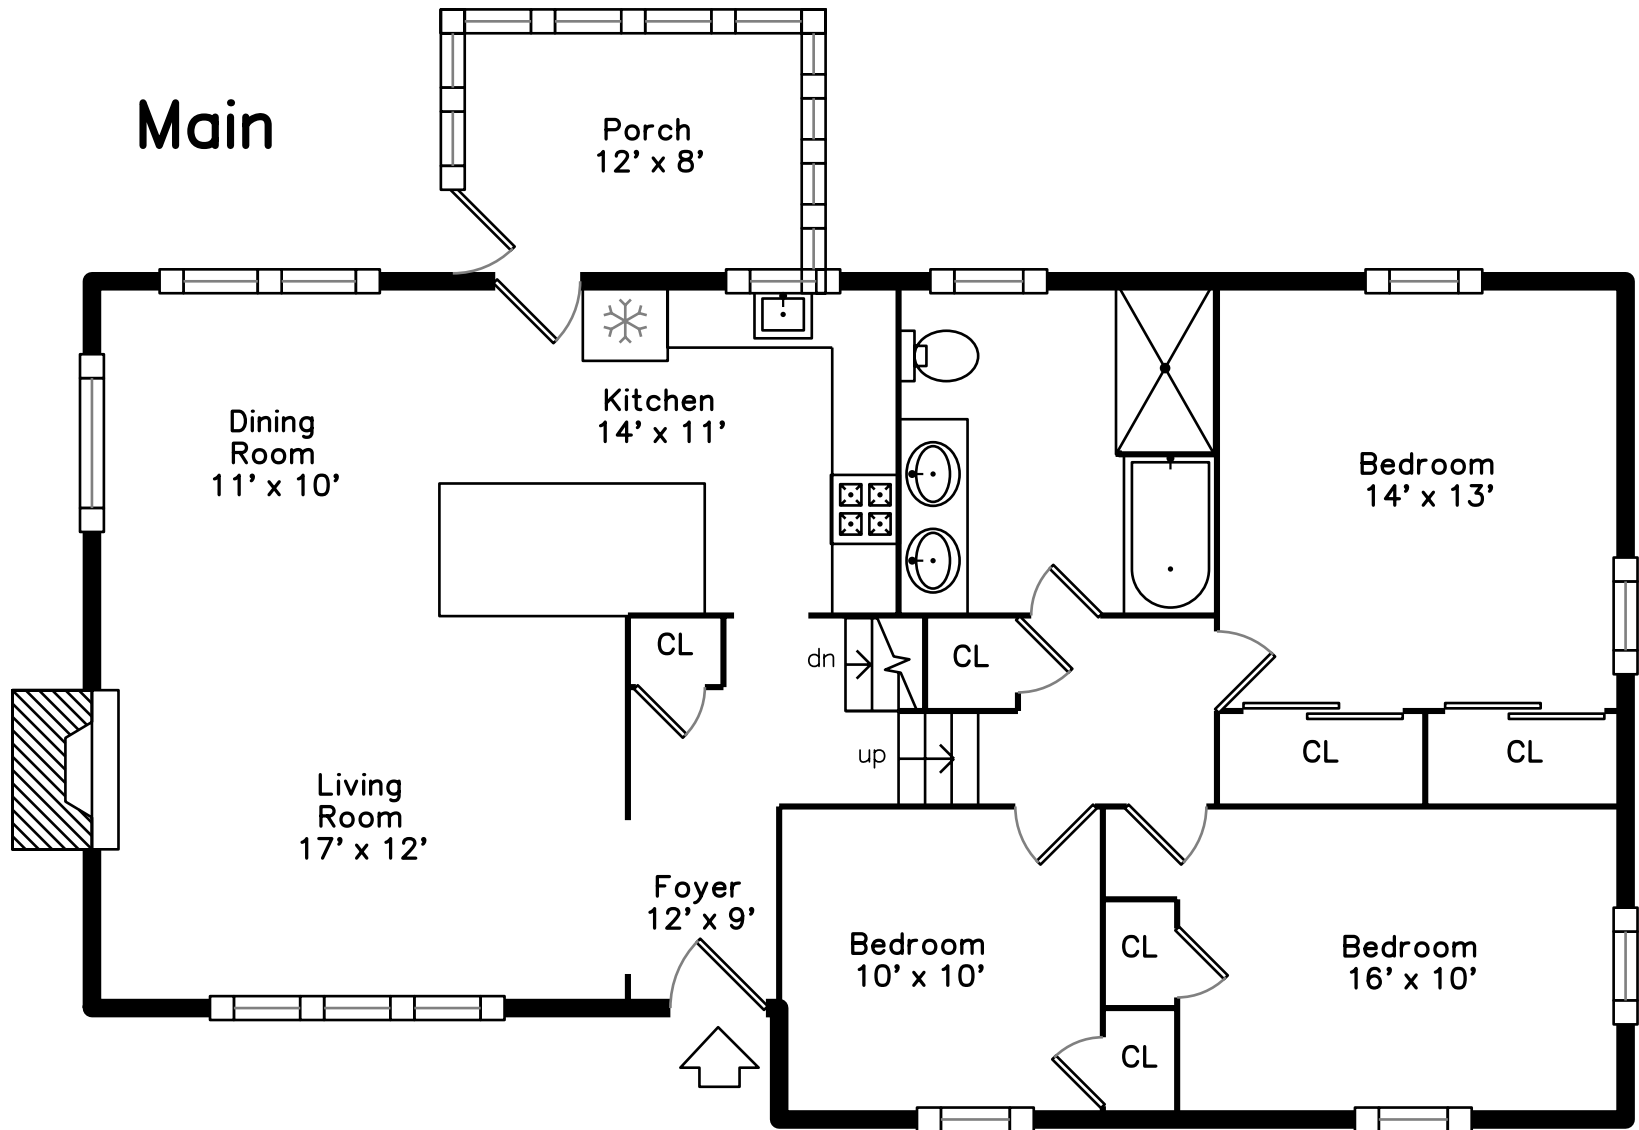

Main

Basement

145 Grove Street
Brookline, MA 02467

PicturePlan by  vis-home
Measurements may not be 100% accurate.
Floor plans are provided for convenience only.
Room sizes are not used to calculate area.

Basement

Outside

Outside

Back

Back

Living Room

Living Room

Dining Room

Dining Room

Kitchen

Kitchen

Kitchen

Bedroom

Bedroom

Bedroom

Bedroom

Bedroom

Bedroom

Porch

Bathroom

Bathroom

Bathroom

Family Room

Family Room