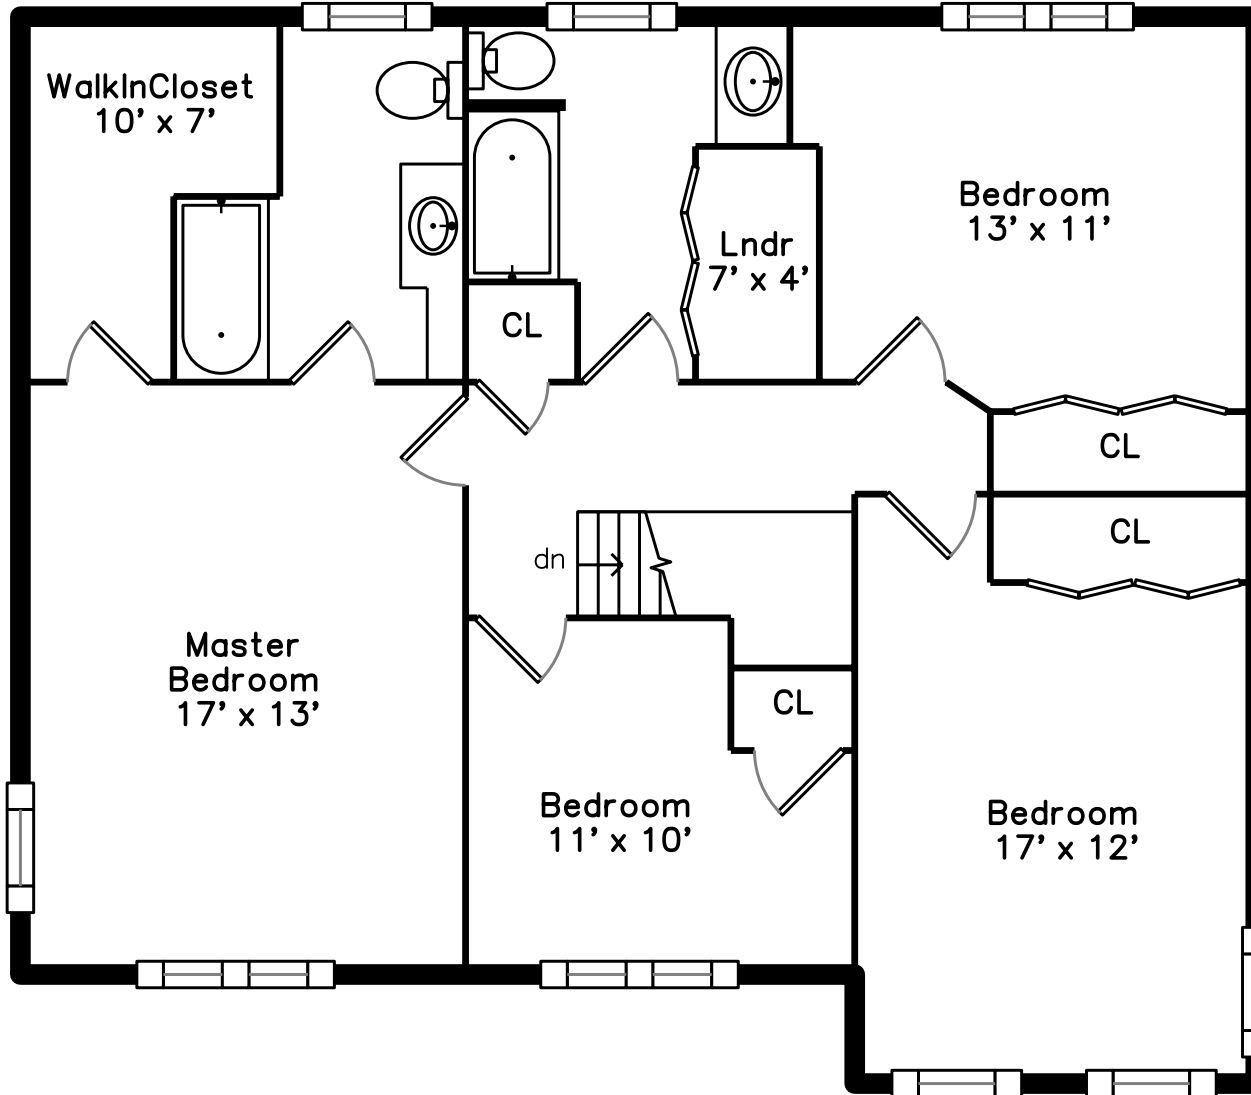

**119 East Union Street
Ashland, MA 01721**

PicturePlan by vis-home

Measurements may not be 100% accurate.
Floor plans are provided for convenience only.
Room sizes are not used to calculate area.

Upper

Outside

Outside

Backyard

Backyard

Foyer

Living Room

Living Room

Dining Room

Dining Room

Kitchen

Kitchen

Kitchen

Kitchen

Breakfast

Family Room

Family Room

Powder Room

Deck

Deck

Bedroom

Bedroom

Bedroom

Bedroom

Bedroom

Bedroom