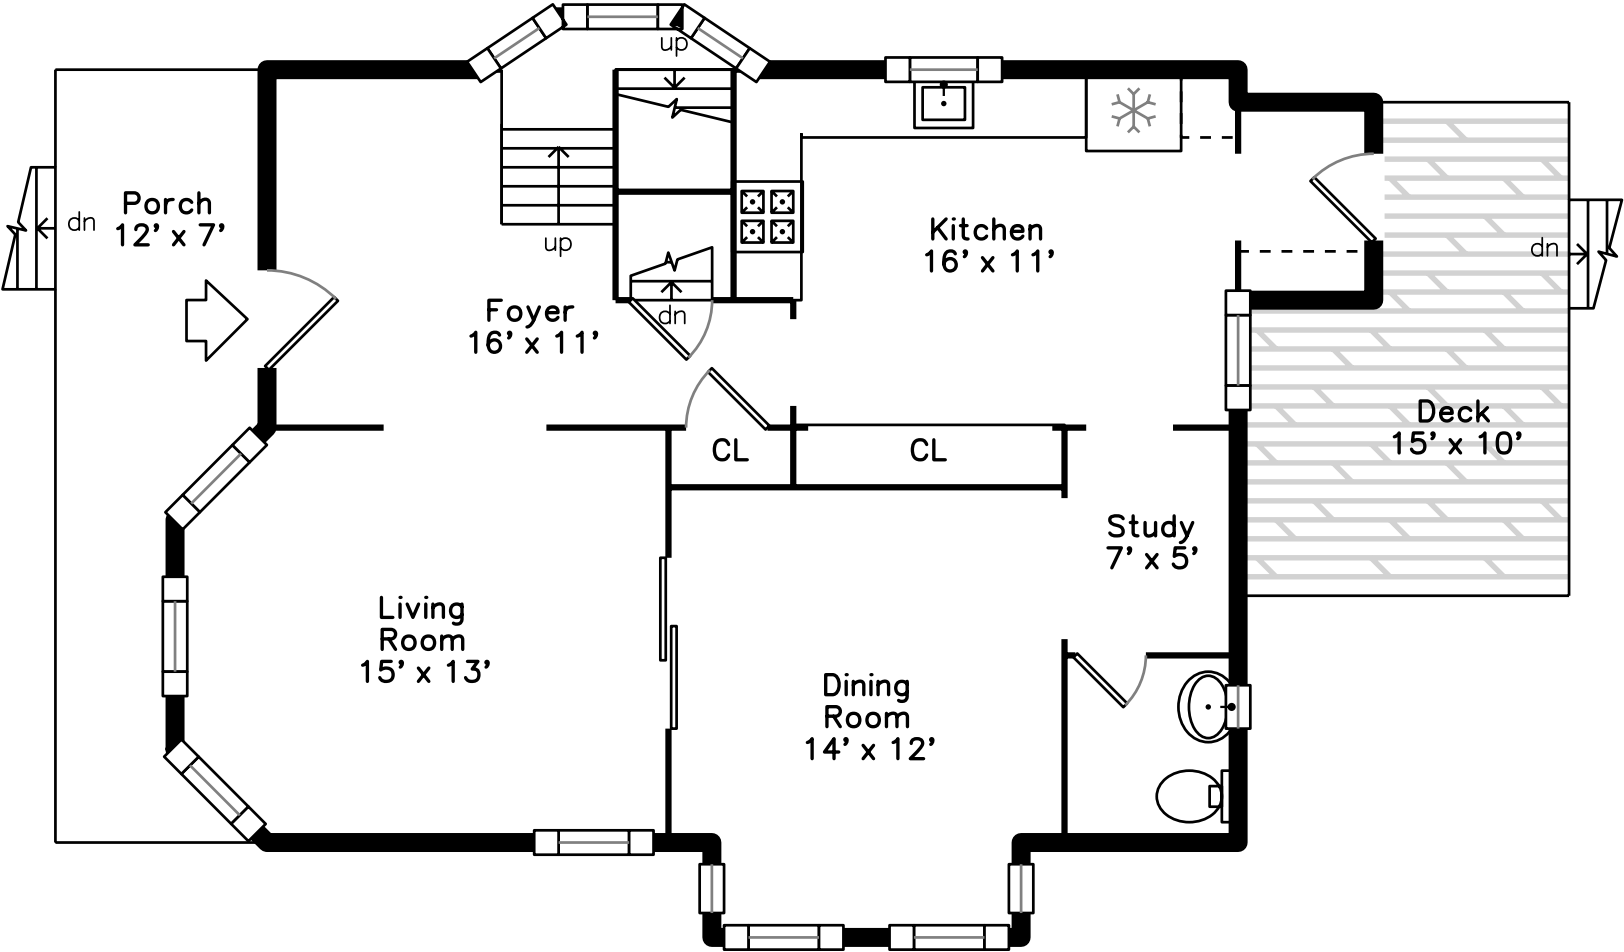

Top

Upper

Main

**58 Hewlett St
Boston, MA 02131**

PicturePlan by  vis-home

Measurements may not be 100% accurate.
Floor plans are provided for convenience only.
Room sizes are not used to calculate area.

Top

Upper

Main

Outside

Details

Details

Details

Details

Details

Details

Details

Foyer

Foyer

Living Room

Living Room

Dining Room

Dining Room

Kitchen

Kitchen

Kitchen

Study

Stair

Office

Bedroom

Bedroom