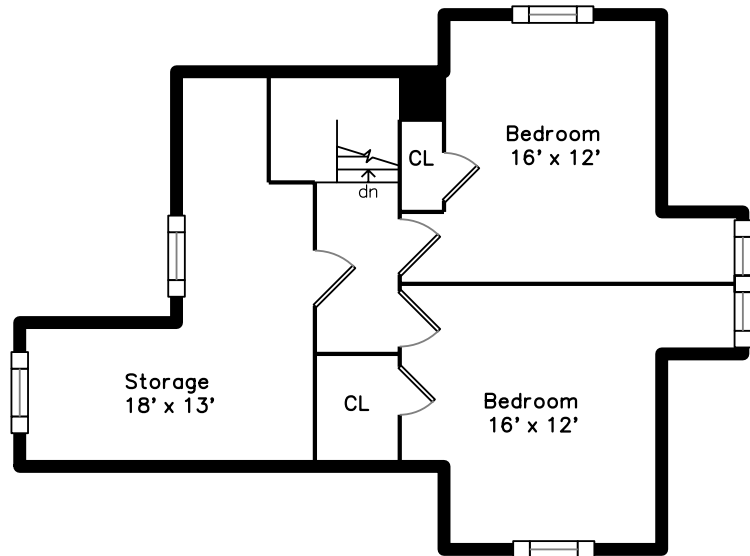

Top

Upper

Main

**58 Hewlett St
Boston, MA 02131**

PicturePlan by  vis-home

Measurements may not be 100% accurate.
Floor plans are provided for convenience only.
Room sizes are not used to calculate area.

Top

Details

Details

Foyer

Foyer

Living Room

Living Room

Dining Room

Dining Room

Kitchen

Kitchen

Kitchen

Study

Stair

Office

Bedroom

Bedroom

Bedroom

Bathroom

Bathroom

Bathroom

Bedroom

Bedroom