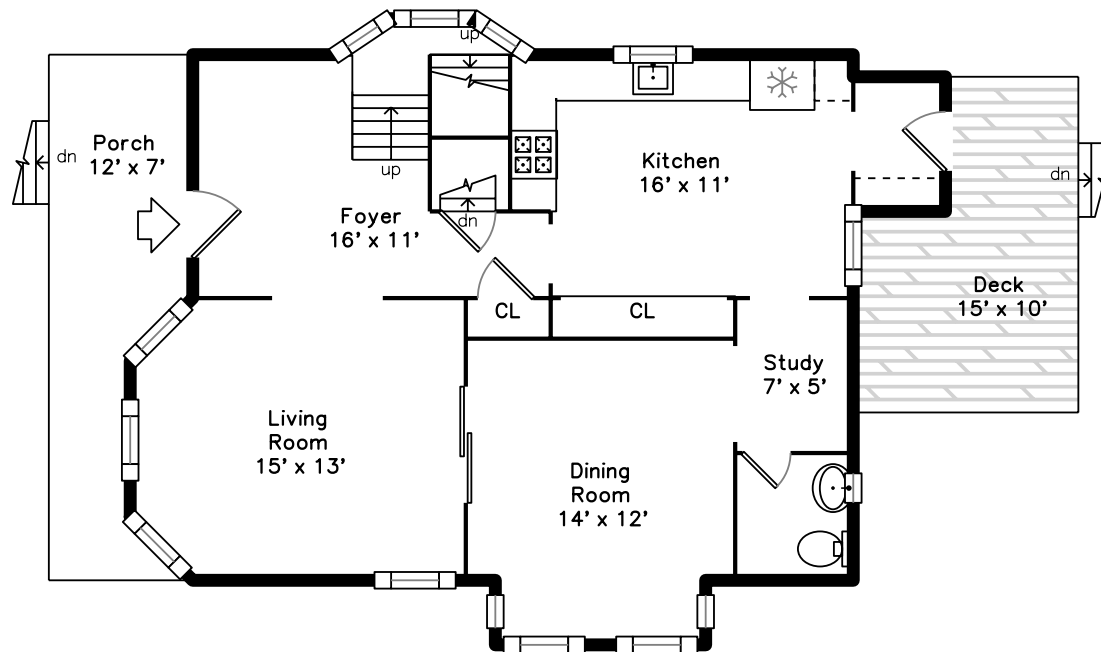

Top

Upper

Main

**58 Hewlett St
Boston, MA 02131**

PicturePlan by  vis-home

Measurements may not be 100% accurate.
Floor plans are provided for convenience only.
Room sizes are not used to calculate area.

Top

Upper

Main

Outside

Details

Details

Details

Details

Details

Details

Details

Foyer

Foyer

Living Room

Living Room

Dining Room

Dining Room

Kitchen

Kitchen

Kitchen

Study

Stair

Office

Bedroom

Bedroom