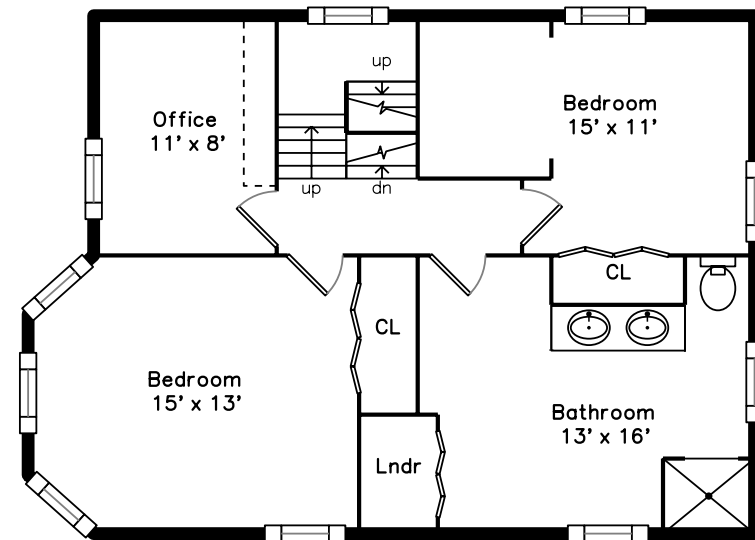

Top

Upper

Main

**58 Hewlett St
Boston, MA 02131**

PicturePlan by  vis-home

Measurements may not be 100% accurate.
Floor plans are provided for convenience only.
Room sizes are not used to calculate area.

Top

Upper

Main

Outside

Details

Details

Details

Details

Details

Details

Details

Foyer

Foyer

Living Room

Living Room

Dining Room

Dining Room

Kitchen

Kitchen

Kitchen

Study

Stair

Office

Bedroom

Bedroom