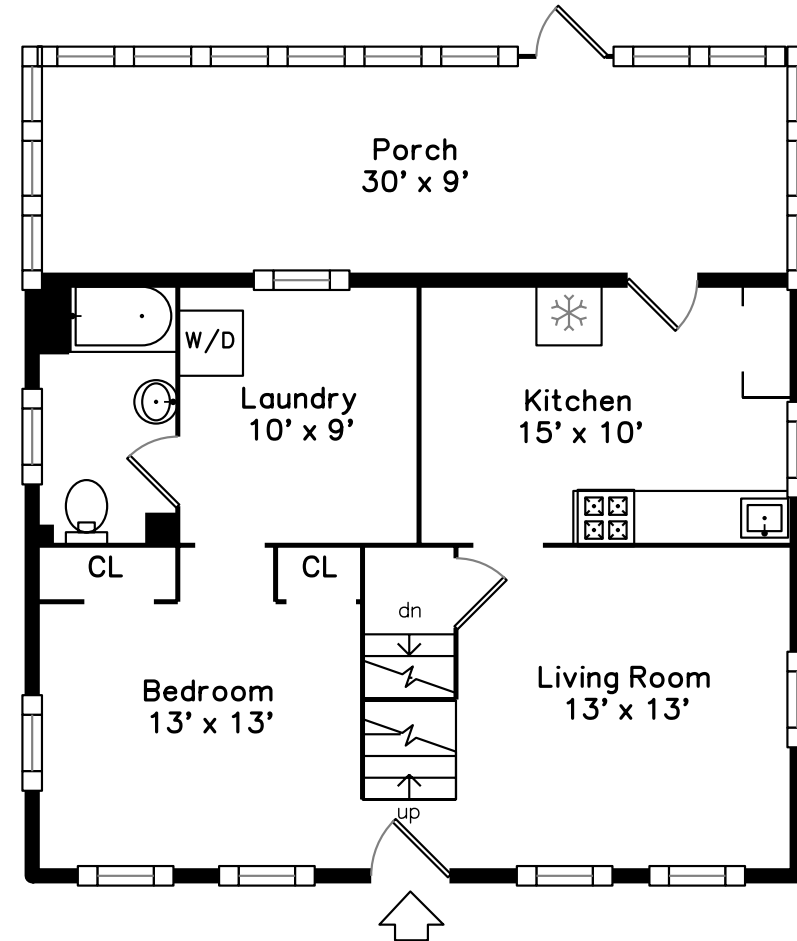

Upper

Main

171 Phipps St
Quincy, MA 02169

PicturePlan by  vis-home

Measurements may not be 100% accurate.
Floor plans are provided for convenience only.
Room sizes are not used to calculate area.

Upper

Main

Outside

Outside

Outside

Back

Back

Back

Living Room

Living Room

Living Room

Dining Room

Dining Room

Dining Room

Kitchen

Kitchen

Kitchen

Bathroom

Bathroom

Laundry

Bedroom

Bedroom

Bedroom

Bedroom