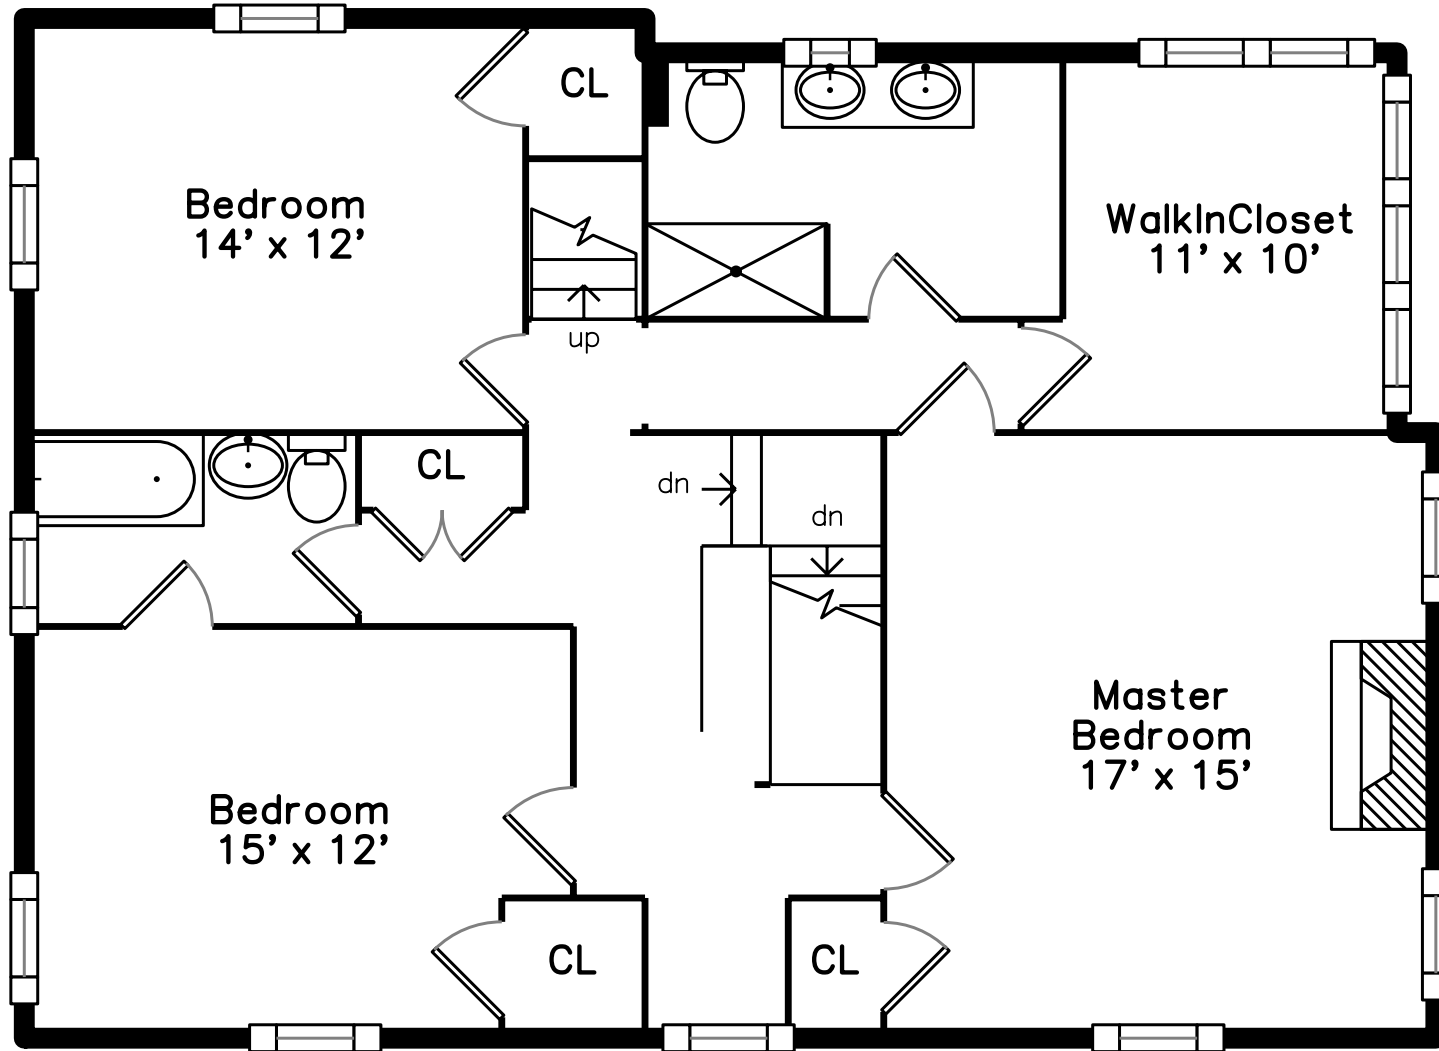

Top

Main

Upper

198 Woodward St
Newton, MA 02468

PicturePlan by  vis-home

Measurements may not be 100% accurate.

Floor plans are provided for convenience only.

Room sizes are not used to calculate area.

Top

Upper

Main

Outside

Outside

Back

Back

Back

Back

Back

Living Room

Living Room

Dining Room

Dining Room

Kitchen

Kitchen

Family Room

Family Room

Family Room

Family Room

Pantry

Powder

Hall

Master Bedroom