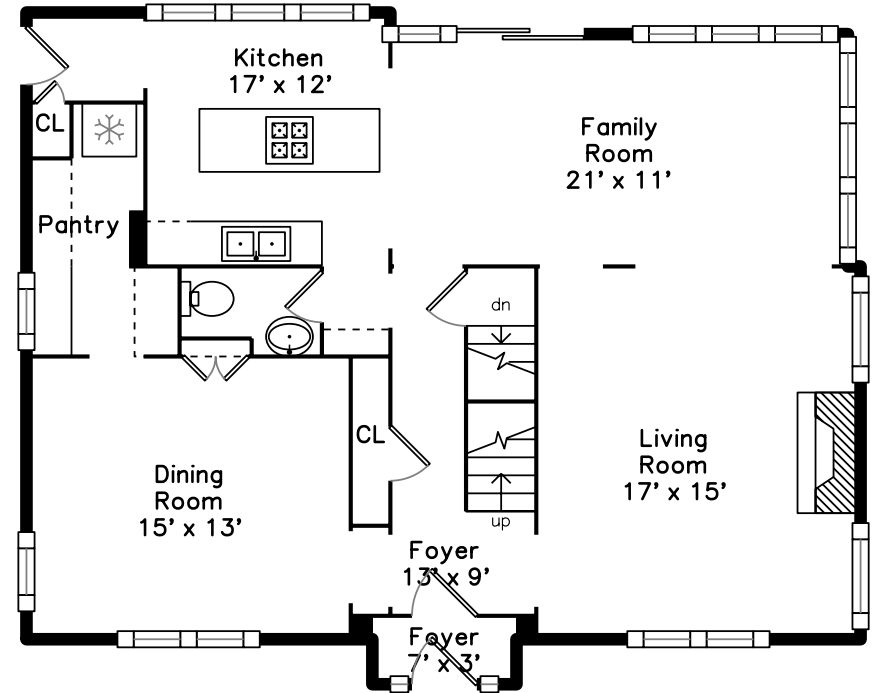

Top

Main

Upper

198 Woodward St
Newton, MA 02468

PicturePlan by  vis-home

Measurements may not be 100% accurate.

Floor plans are provided for convenience only.

Room sizes are not used to calculate area.

Top

Upper

Main

Outside

Outside

Back

Back

Back

Back

Back

Living Room

Living Room

Dining Room

Dining Room

Kitchen

Kitchen

Family Room

Family Room

Family Room

Family Room

Pantry

Powder

Hall

Master Bedroom