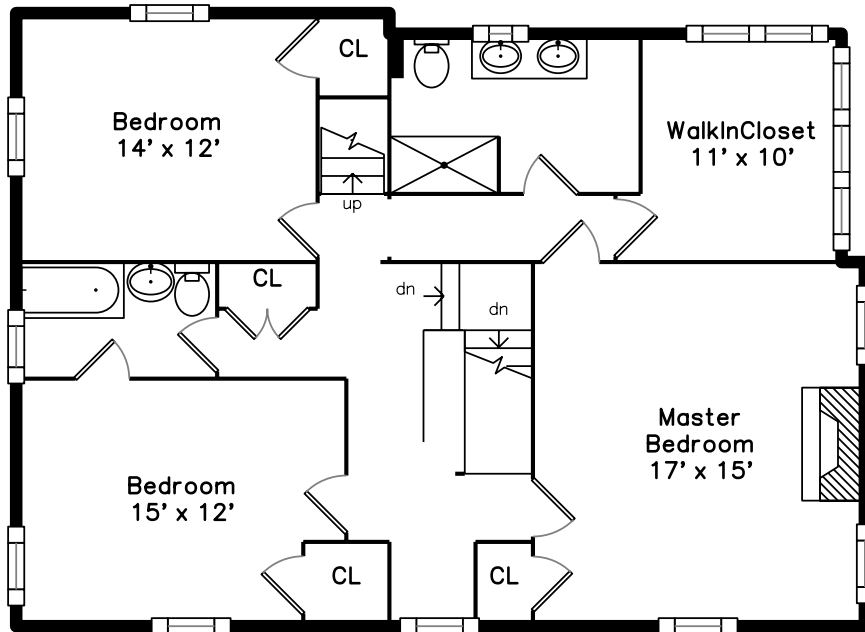

Top

Main

Upper

198 Woodward St
Newton, MA 02468

PicturePlan by  vis-home

Measurements may not be 100% accurate.

Floor plans are provided for convenience only.

Room sizes are not used to calculate area.

Top

Upper

Main

Outside

Outside

Back

Back

Back

Back

Back

Living Room

Living Room

Dining Room

Dining Room

Kitchen

Kitchen

Family Room

Family Room

Family Room

Family Room

Pantry

Powder

Hall

Master Bedroom