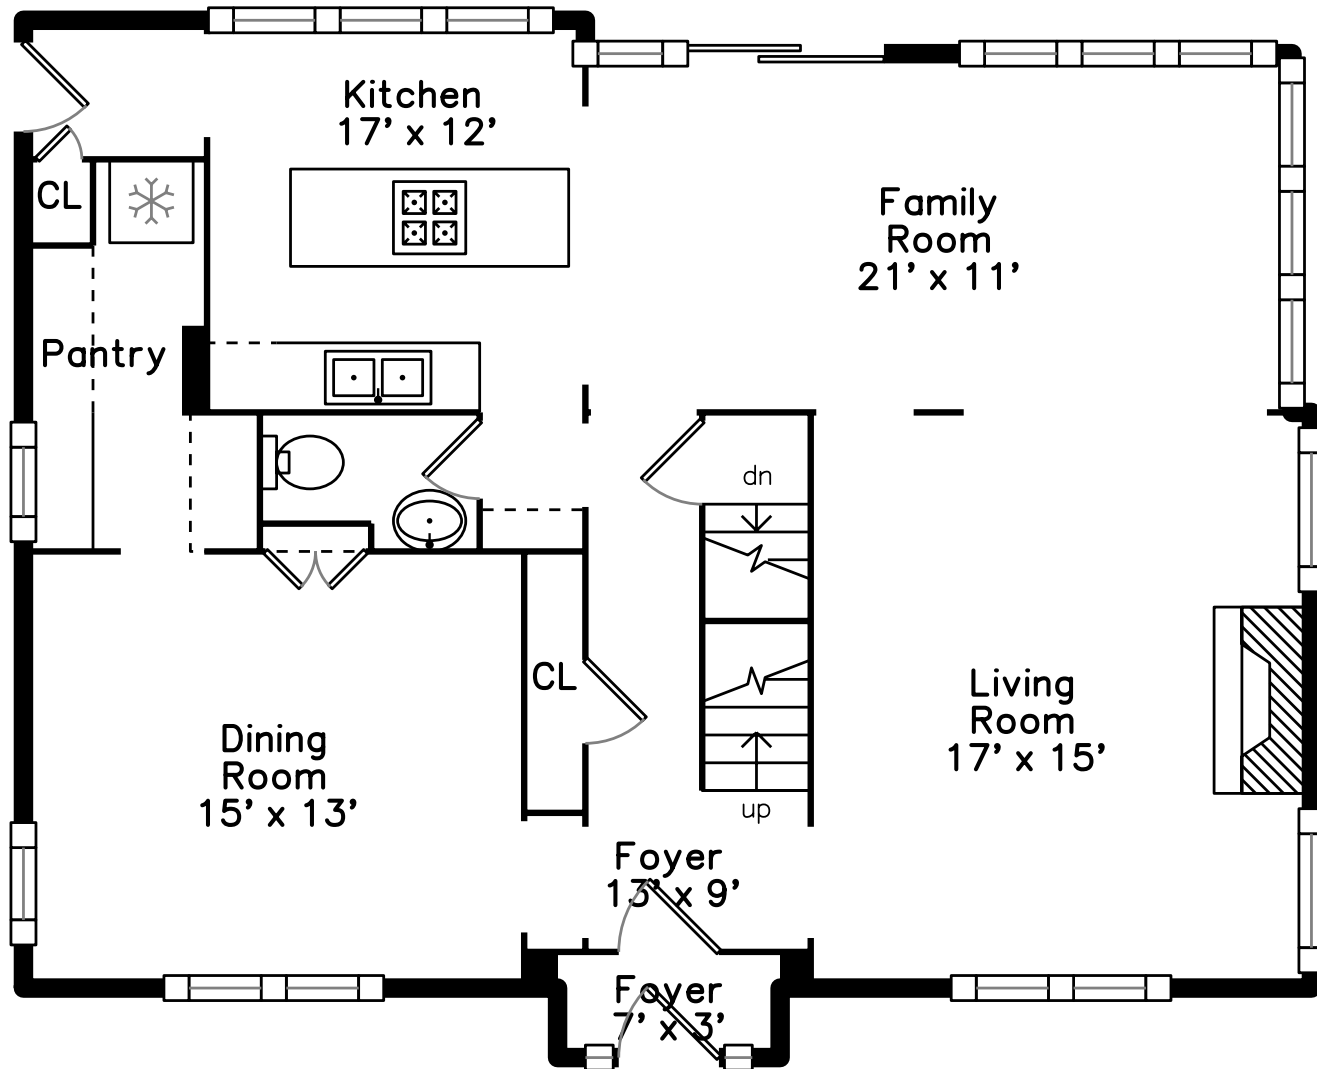

Top

Main

Upper

198 Woodward St
Newton, MA 02468

PicturePlan by  vis-home

Measurements may not be 100% accurate.

Floor plans are provided for convenience only.

Room sizes are not used to calculate area.

Top

Upper

Main

Outside

Outside

Back

Back

Back

Back

Back

Living Room

Living Room

Dining Room

Dining Room

Kitchen

Kitchen

Family Room

Family Room

Family Room

Family Room

Pantry

Powder

Hall

Master Bedroom