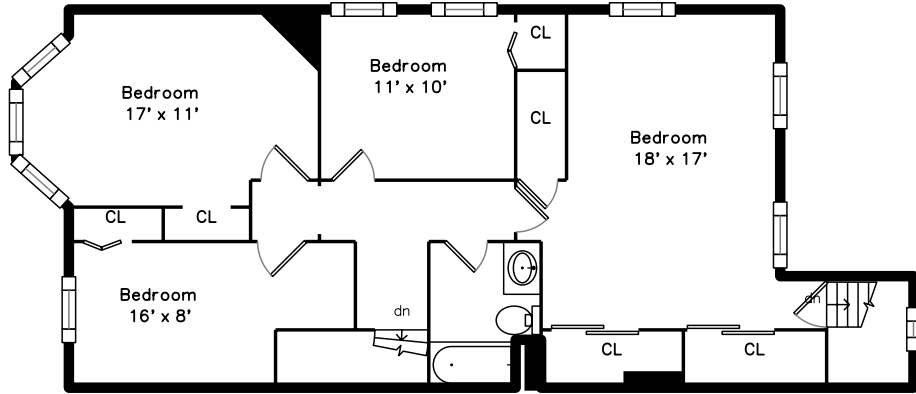

Upper

Basement

Main

**6 Norcross Place
Boston, MA 02127**

PicturePlan by  vis-home

Measurements may not be 100% accurate.
Floor plans are provided for convenience only.
Room sizes are not used to calculate area.

Upper

Main

Basement

Outside

Outside

Back

Back

Living Room

Living Room

Dining Room

Dining Room

Kitchen

Kitchen

Bathroom

Bathroom

Deck

Bedroom

Bedroom

Bedroom

Bedroom

Bedroom

Bedroom

Bathroom

Shop