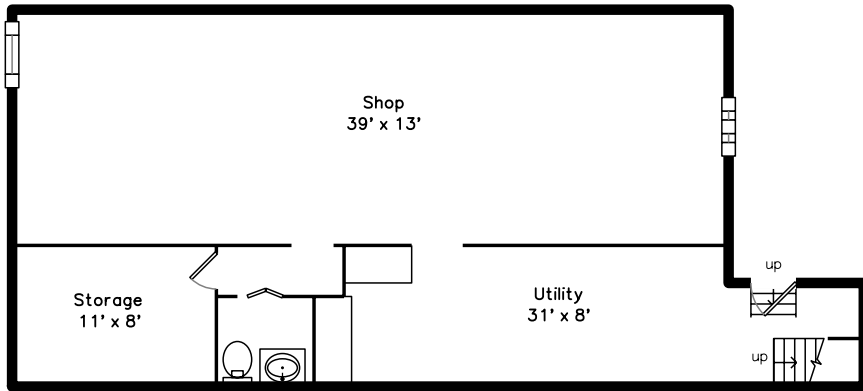

Upper

Basement

Main

**6 Norcross Place
Boston, MA 02127**

PicturePlan by  vis-home

Measurements may not be 100% accurate.
Floor plans are provided for convenience only.
Room sizes are not used to calculate area.

Upper

Main

Basement

Outside

Outside

Back

Back

Living Room

Living Room

Dining Room

Dining Room

Kitchen

Kitchen

Bathroom

Bathroom

Deck