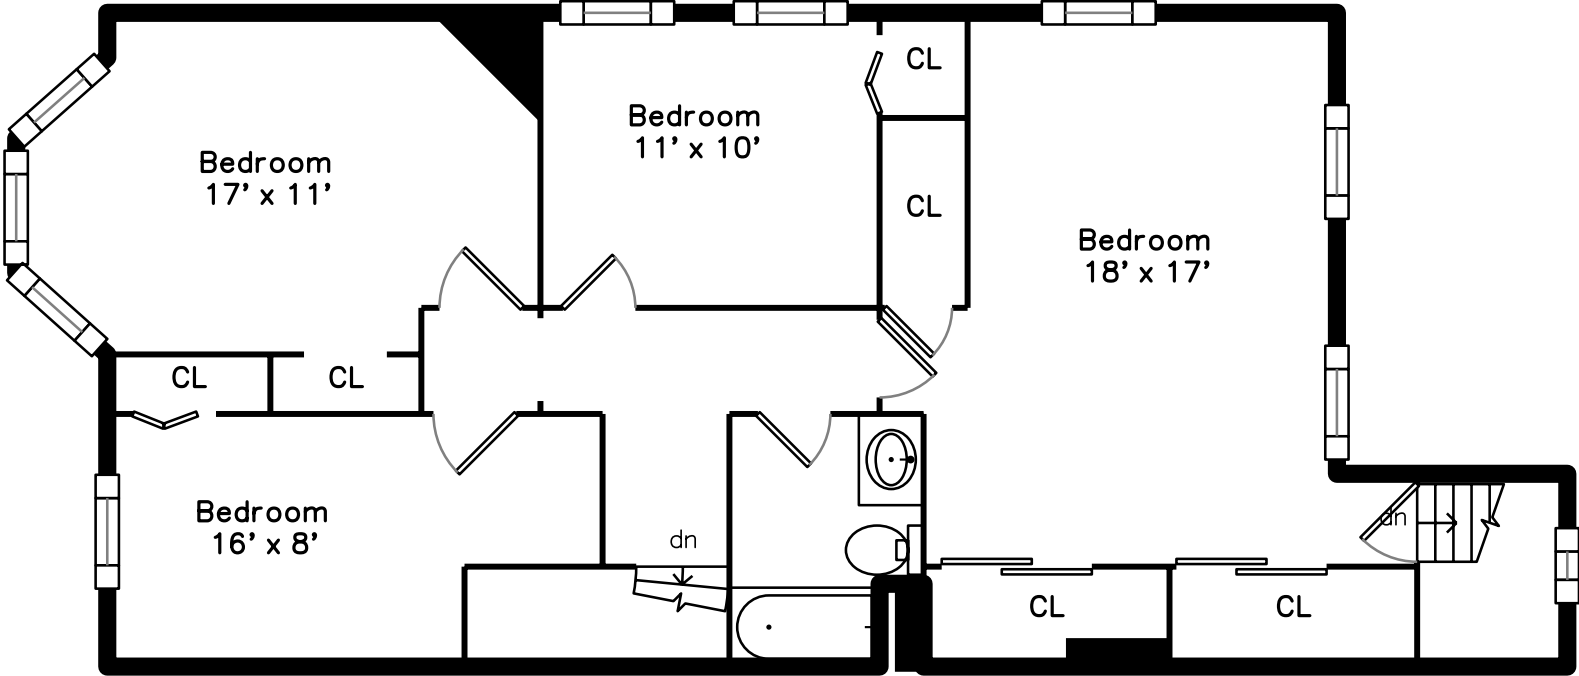

Upper

Basement

Main

**6 Norcross Place
Boston, MA 02127**

PicturePlan by  vis-home

Measurements may not be 100% accurate.
Floor plans are provided for convenience only.
Room sizes are not used to calculate area.

Upper

Main

Basement

Outside

Outside

Back

Back

Living Room

Living Room

Dining Room

Dining Room

Kitchen

Kitchen

Bathroom

Bathroom

Deck

Bedroom

Bedroom

Bedroom

Bedroom

Bedroom

Bedroom

Bathroom

Shop