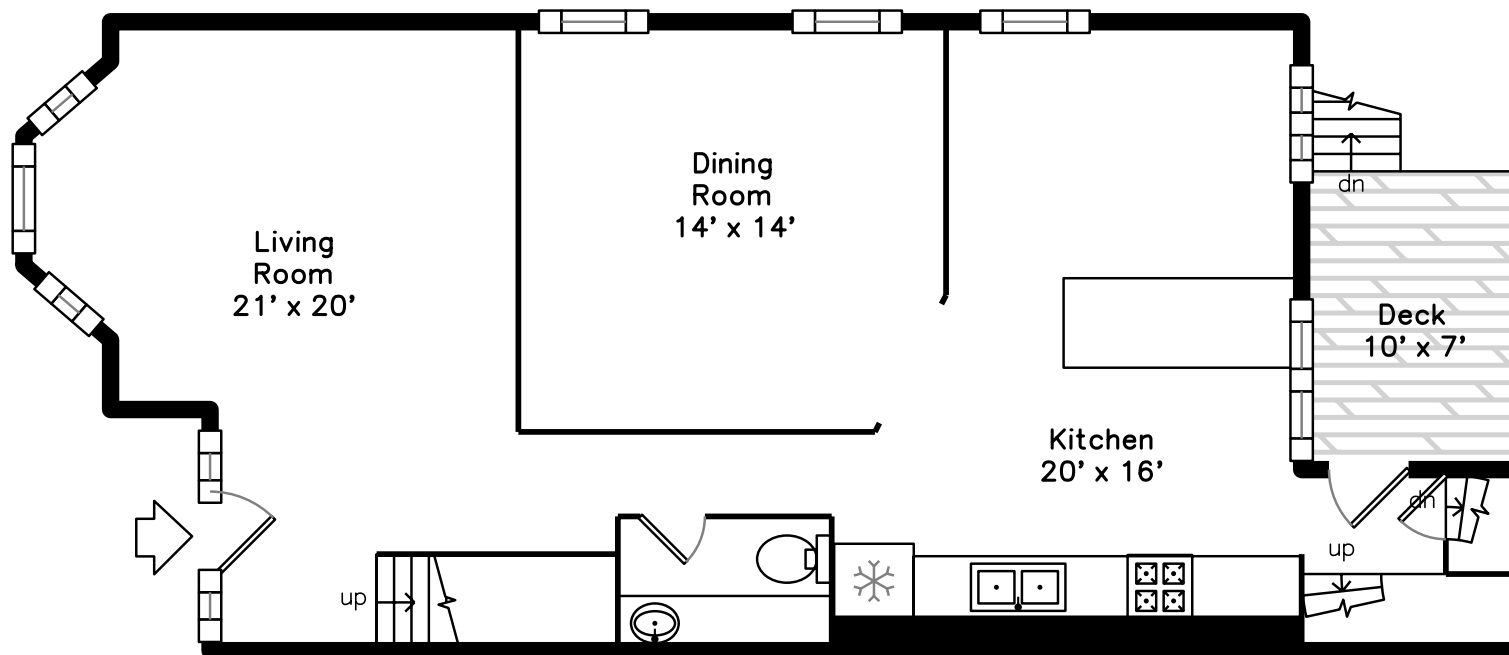

Upper

Basement

Main

**6 Norcross Place
Boston, MA 02127**

PicturePlan by  vis-home

Measurements may not be 100% accurate.
Floor plans are provided for convenience only.
Room sizes are not used to calculate area.

Upper

Main

Basement

Outside

Outside

Back

Back

Living Room

Living Room

Dining Room

Dining Room

Kitchen

Kitchen

Bathroom

Bathroom

Deck