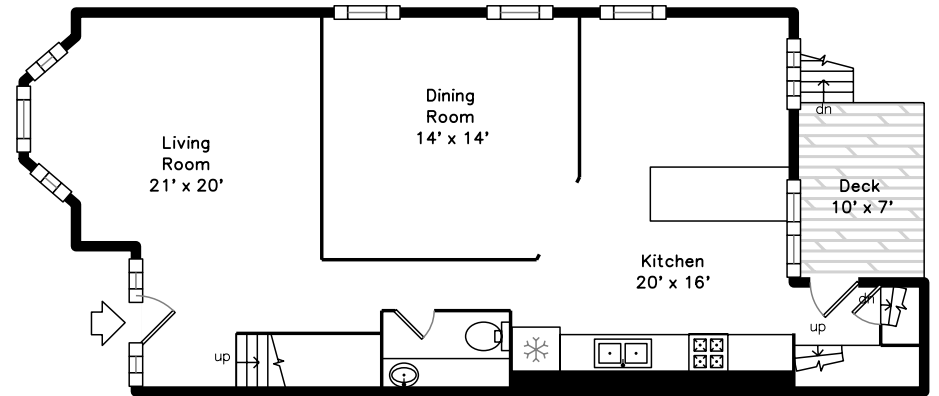

Upper

Basement

Main

**6 Norcross Place
Boston, MA 02127**

PicturePlan by  vis-home

Measurements may not be 100% accurate.
Floor plans are provided for convenience only.
Room sizes are not used to calculate area.

Upper

Main

Basement

Outside

Outside

Back

Back

Living Room

Living Room

Dining Room

Dining Room

Kitchen

Kitchen

Bathroom

Bathroom

Deck