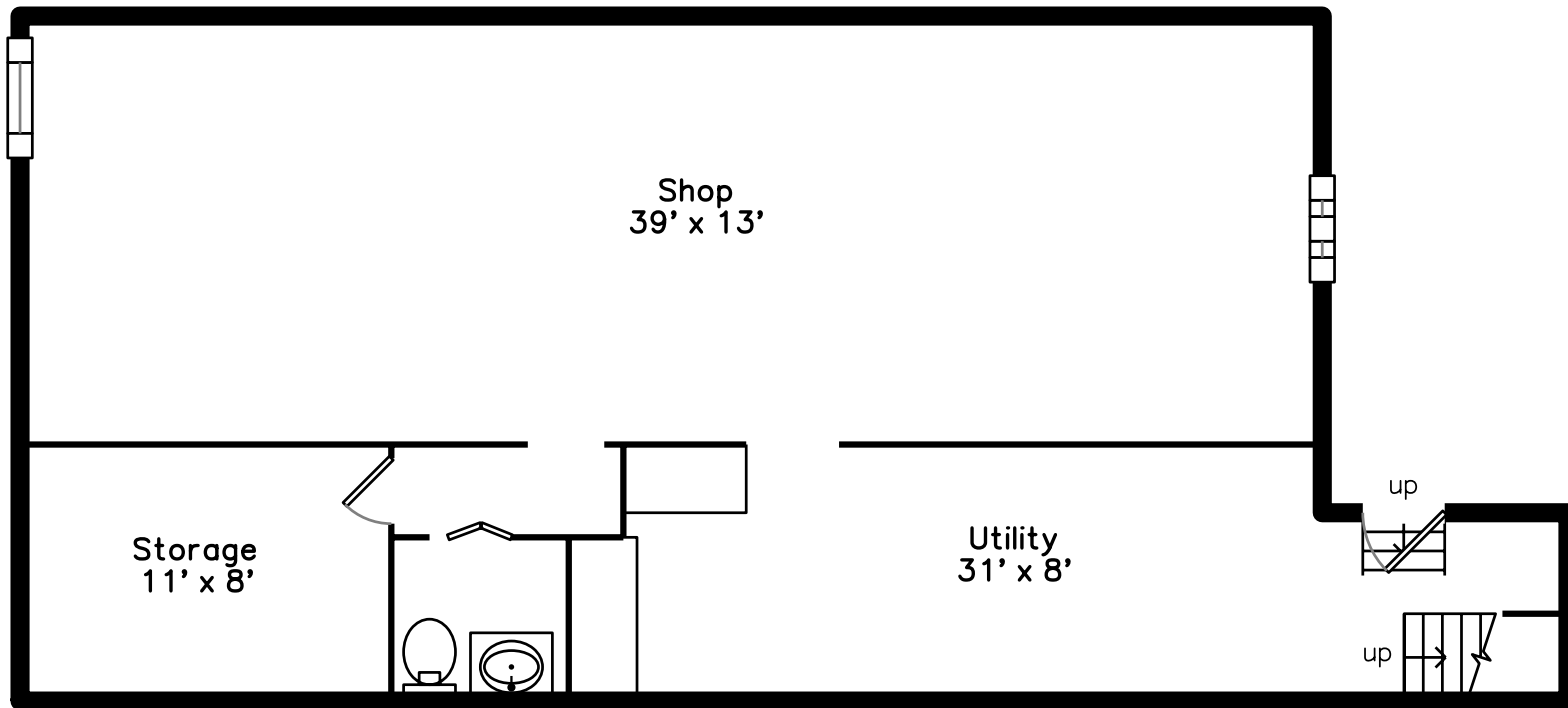

Upper

Basement

Main

**6 Norcross Place
Boston, MA 02127**

PicturePlan by  vis-home

Measurements may not be 100% accurate.
Floor plans are provided for convenience only.
Room sizes are not used to calculate area.

Upper

Main

Basement

Outside

Outside

Back

Back

Living Room

Living Room

Dining Room

Dining Room

Kitchen

Kitchen

Bathroom

Bathroom

Deck