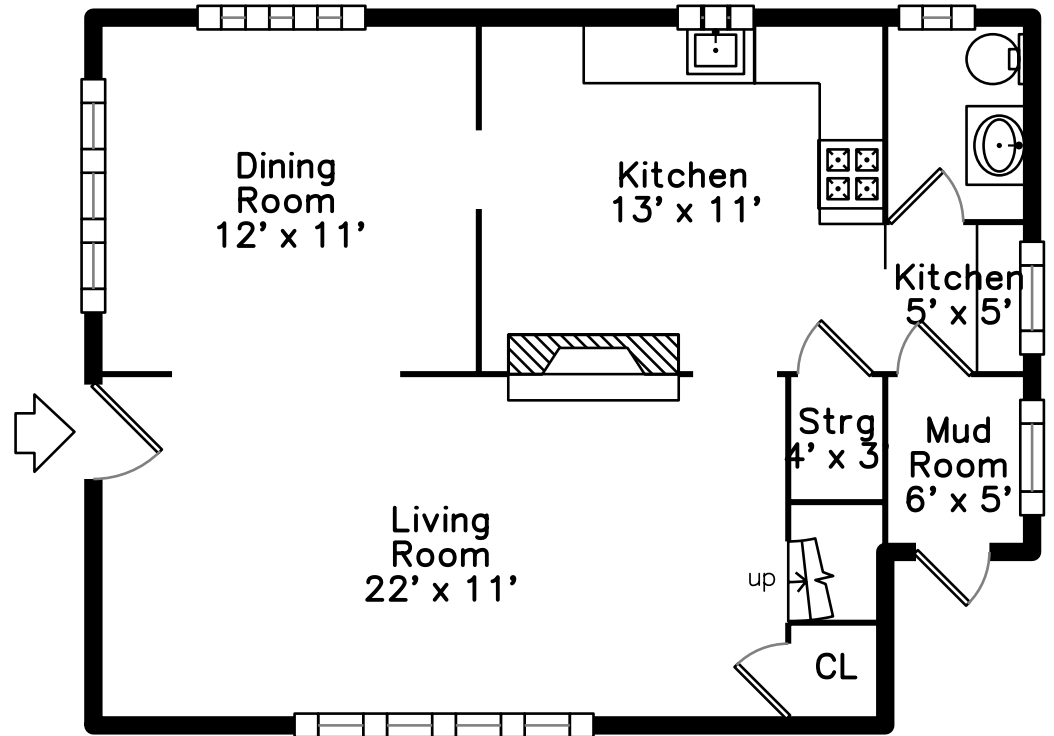

## Upper

## Main

31 Stanley Ave  
Medford, MA 02155

PicturePlan by  vis-home

Measurements may not be 100% accurate.  
Floor plans are provided for convenience only.  
Room sizes are not used to calculate area.

# Upper

# Main

Outside

Deck

Living Room

Living Room

Living Room

Dining Room

Dining Room