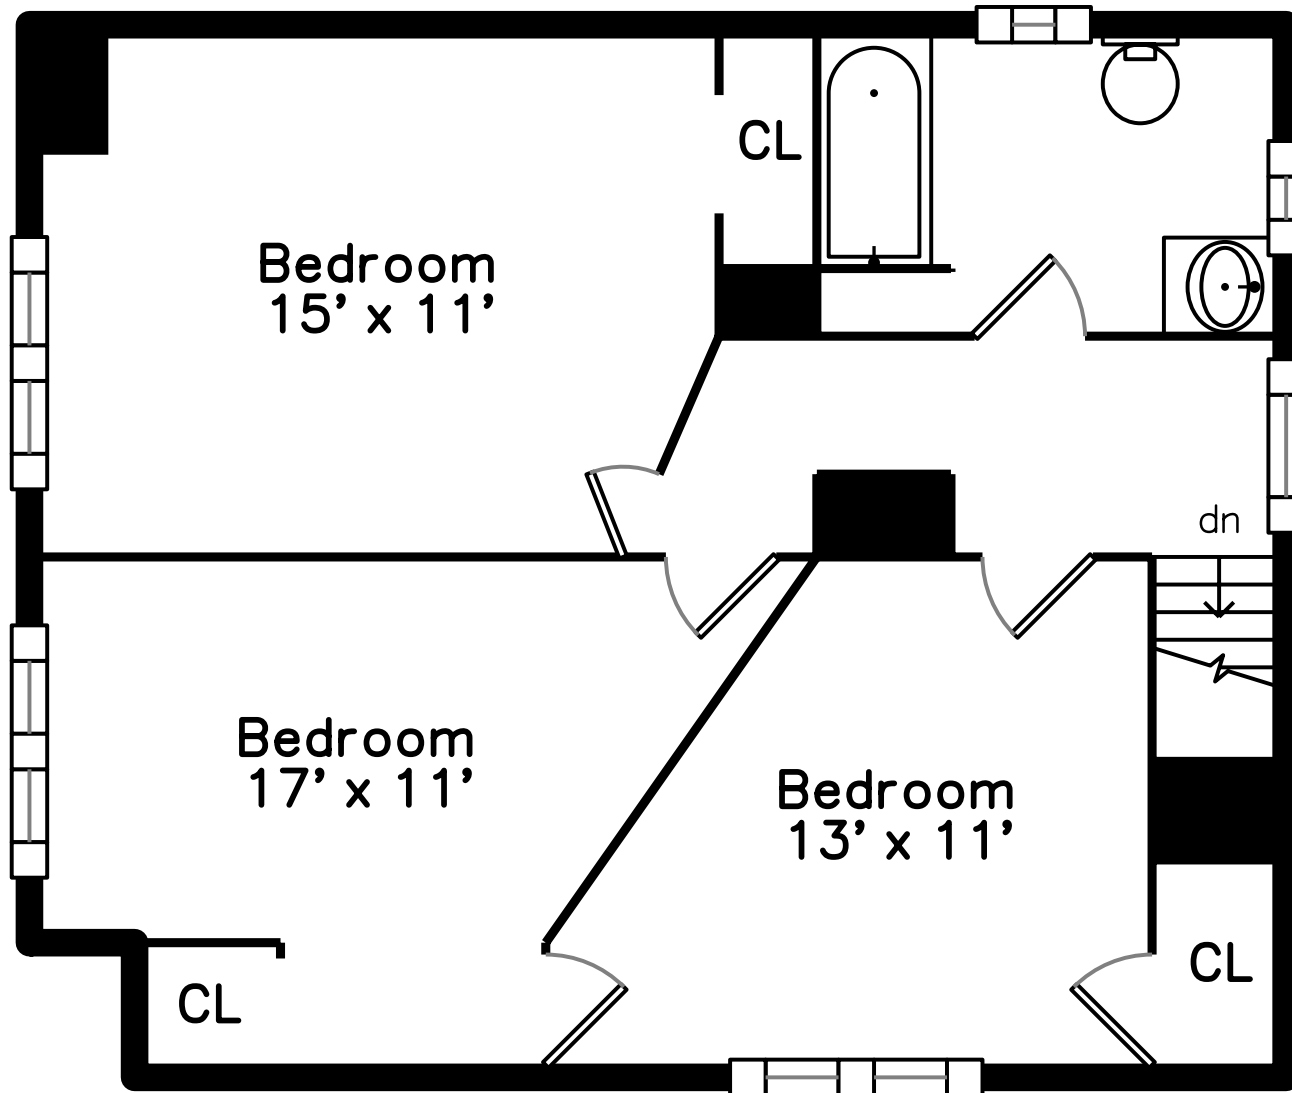

## Main

31 Stanley Ave  
Medford, MA 02155

PicturePlan by  vis-home

Measurements may not be 100% accurate.  
Floor plans are provided for convenience only.  
Room sizes are not used to calculate area.

# Upper

# Main

Outside

Deck

Living Room

Living Room

Living Room

Dining Room

Dining Room

Bedroom

Bedroom