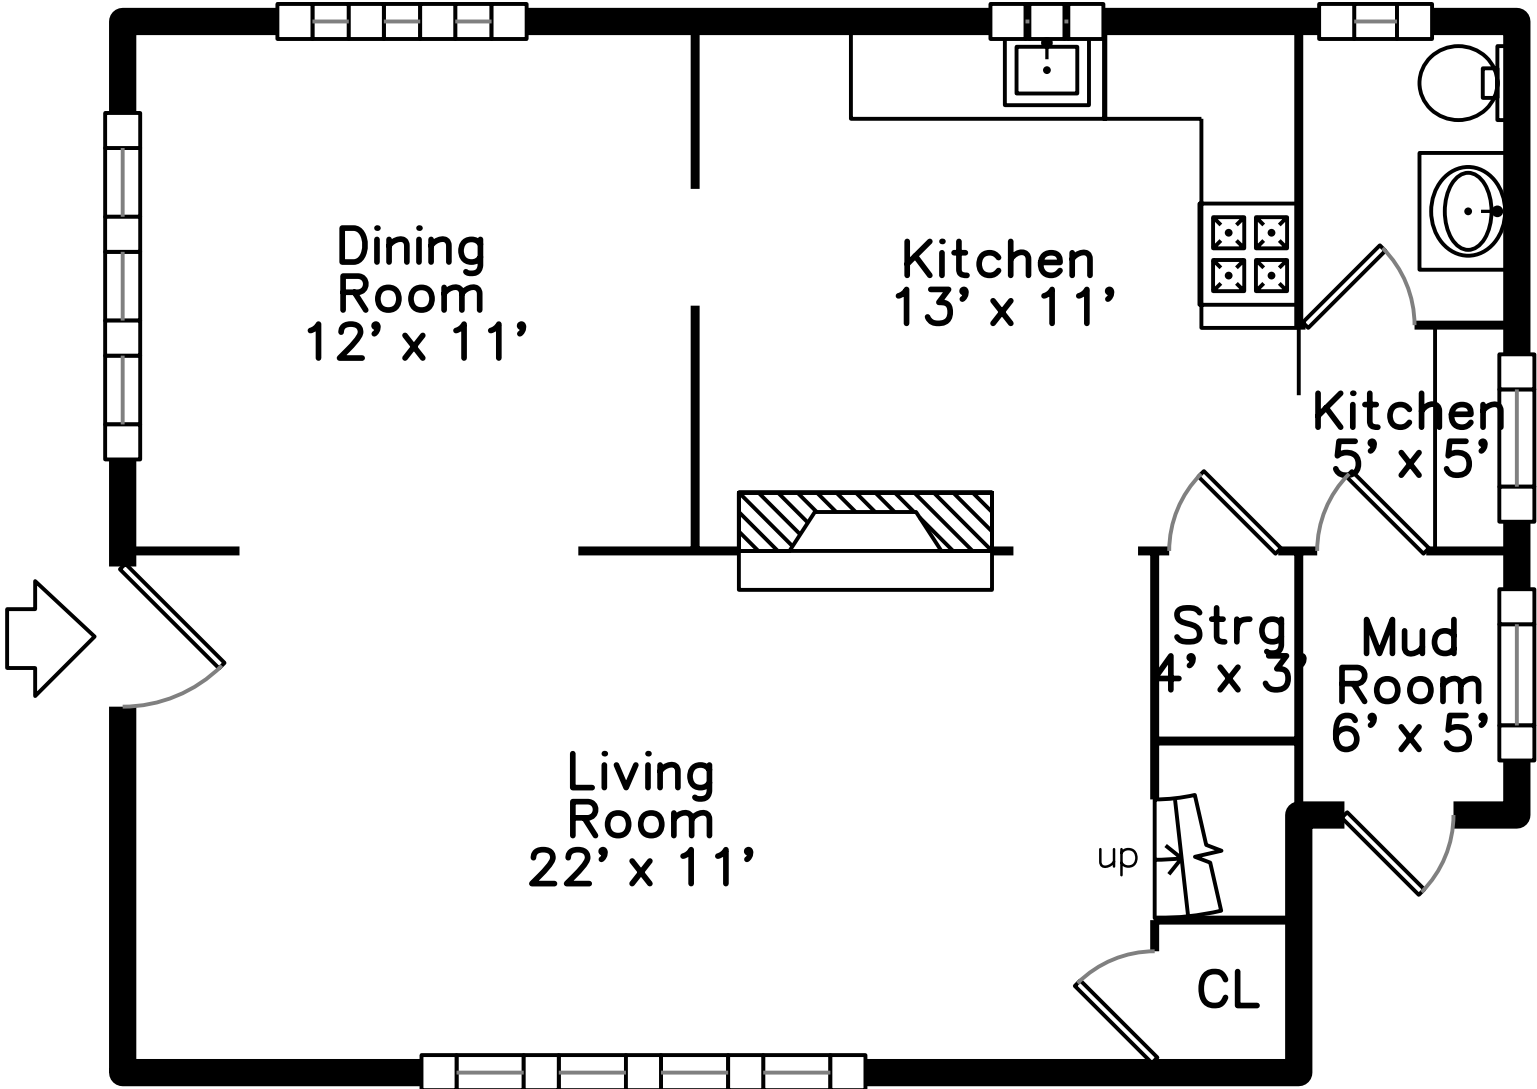

## Main

31 Stanley Ave  
Medford, MA 02155

PicturePlan by  vis-home

Measurements may not be 100% accurate.  
Floor plans are provided for convenience only.  
Room sizes are not used to calculate area.

# Upper

# Main

Outside

Deck

Living Room

Living Room

Living Room

Dining Room

Dining Room

Kitchen

Kitchen

Kitchen

Kitchen

05Bath

Bedroom

Bedroom

Bedroom