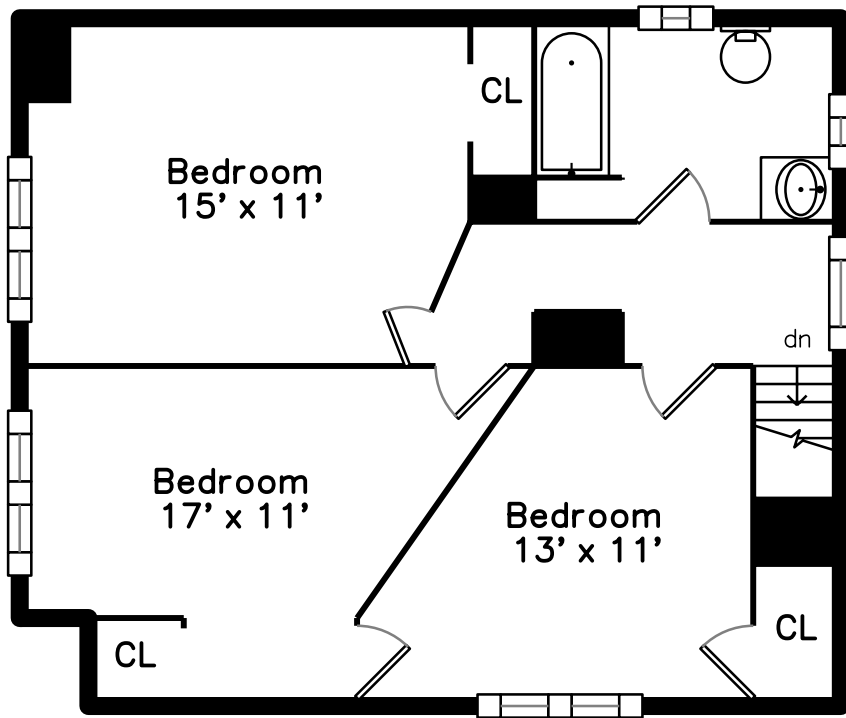

## Upper

## Main

31 Stanley Ave  
Medford, MA 02155

PicturePlan by  vis-home

Measurements may not be 100% accurate.  
Floor plans are provided for convenience only.  
Room sizes are not used to calculate area.

# Upper

Bedroom

Bedroom