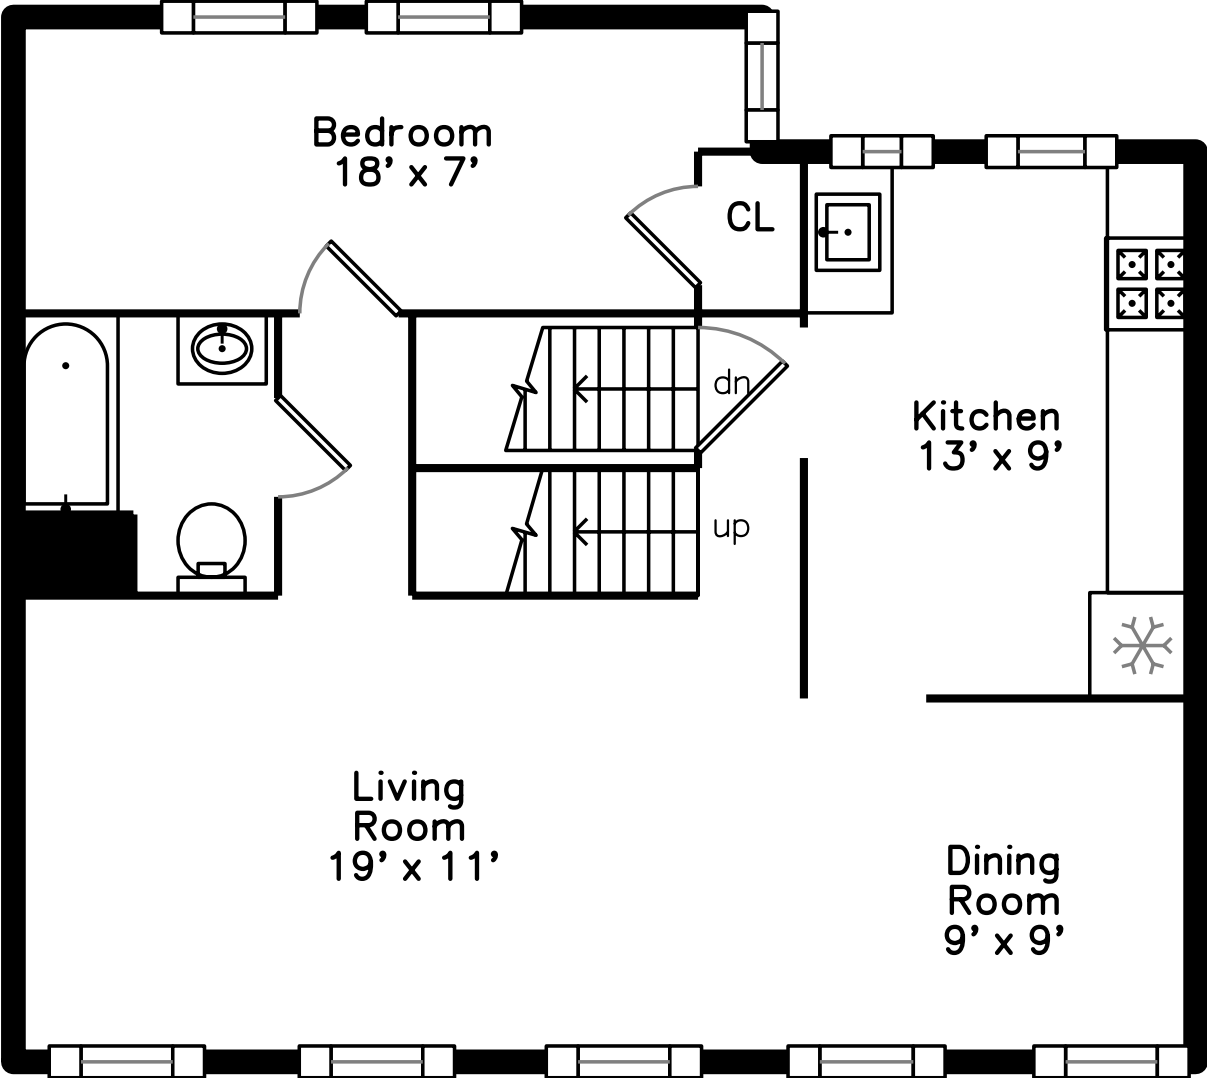

Upper

Main

8 Unity Street #3 Boston, MA 02113

PicturePlan by  vis-home

Measurements may not be 100% accurate.
Floor plans are provided for convenience only.
Room sizes are not used to calculate area.

Upper

Main

Outside

Outside

Outside

Outside

Roof

Roof

Living Room

Living Room

Kitchen

Bedroom

Bedroom

Bedroom

Bedroom

Bedroom

Bathroom