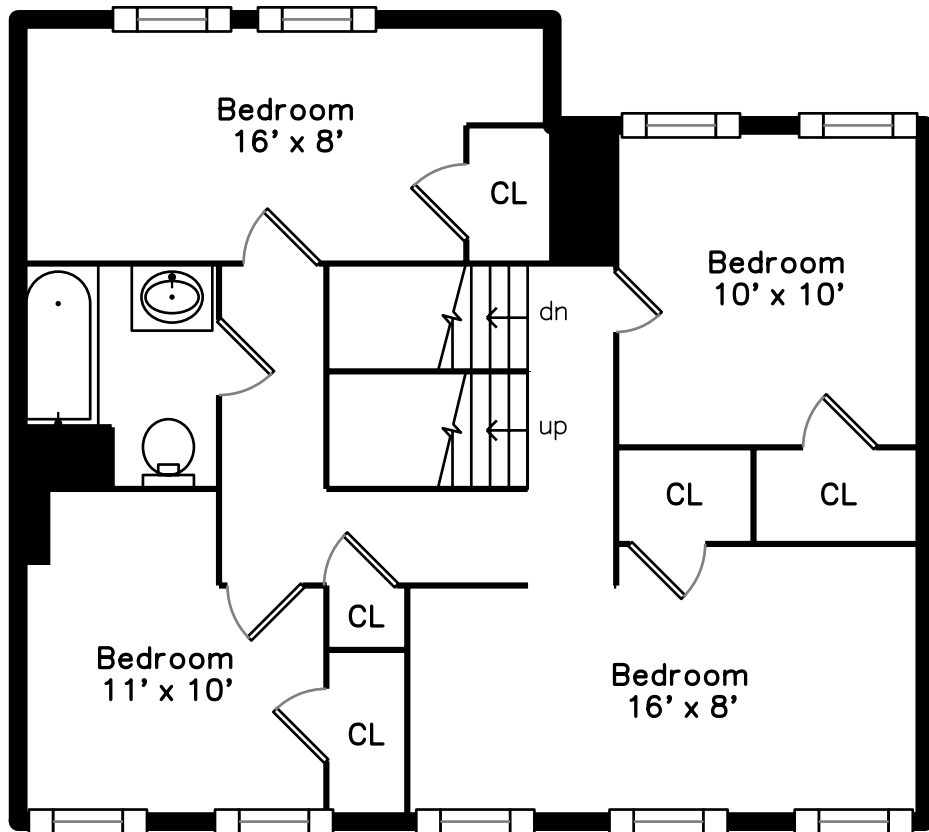

Upper

Main

8 Unity Street #3 Boston, MA 02113

PicturePlan by  vis-home

Measurements may not be 100% accurate.
Floor plans are provided for convenience only.
Room sizes are not used to calculate area.

Upper

Main

Outside

Outside

Outside

Outside

Roof

Roof

Living Room

Living Room

Kitchen

Bedroom

Bedroom

Bedroom

Bedroom

Bedroom

Bathroom