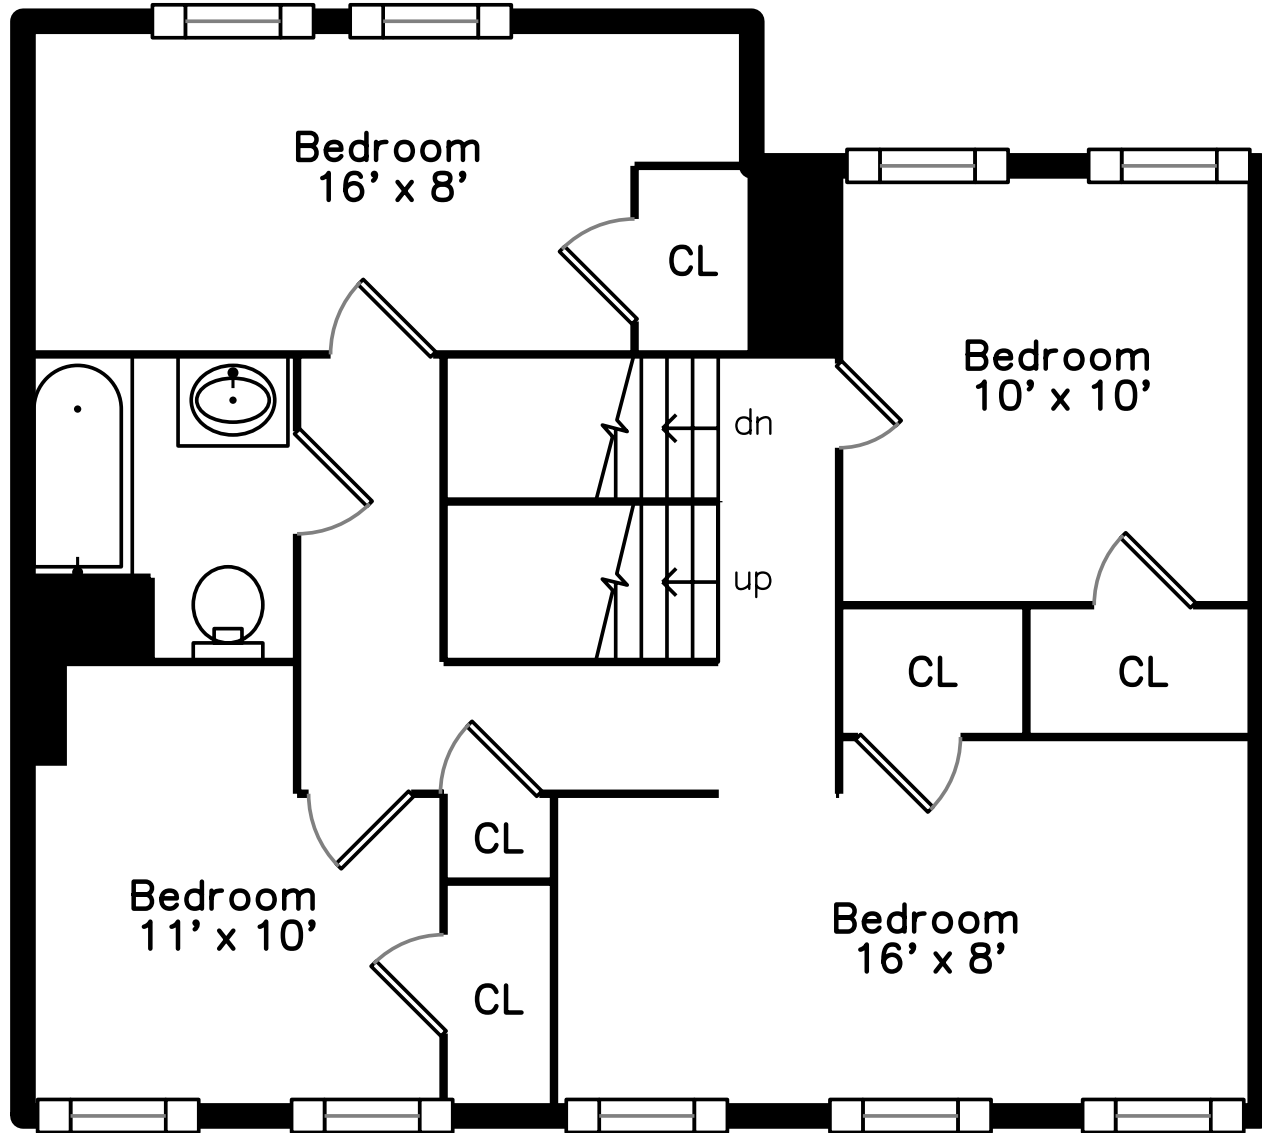

Upper

Main

8 Unity Street #3 Boston, MA 02113

PicturePlan by  vis-home

Measurements may not be 100% accurate.
Floor plans are provided for convenience only.
Room sizes are not used to calculate area.

Upper

Main

Outside

Outside

Outside

Outside

Roof

Roof

Living Room

Living Room

Kitchen

Bedroom

Bedroom

Bedroom

Bedroom

Bedroom

Bathroom