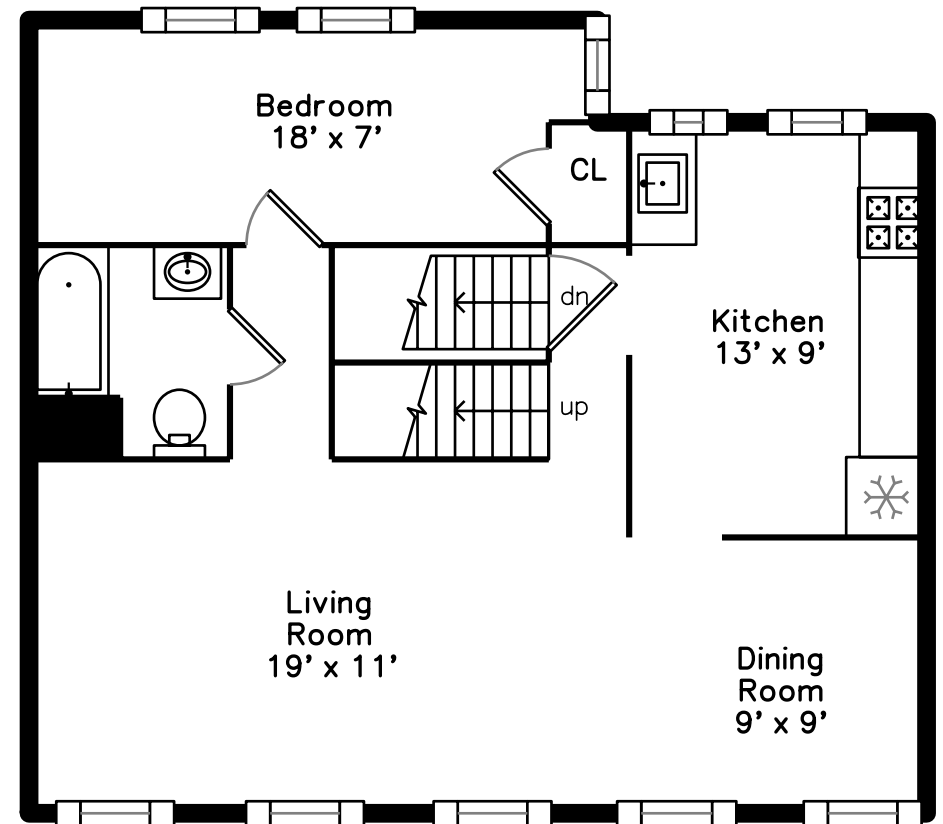

Upper

Main

8 Unity Street #3 Boston, MA 02113

PicturePlan by  vis-home

Measurements may not be 100% accurate.
Floor plans are provided for convenience only.
Room sizes are not used to calculate area.

Upper

Main

Outside

Outside

Outside

Outside

Roof

Roof

Living Room

Living Room

Kitchen

Bedroom

Bedroom

Bedroom

Bedroom

Bedroom

Bathroom