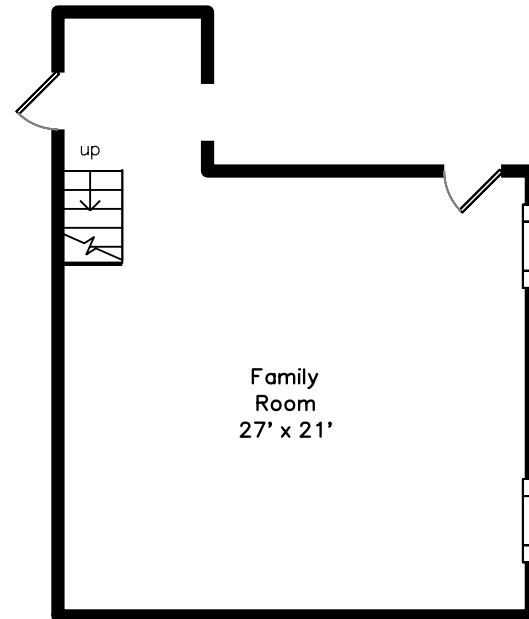

Main

Basement

**73 Blake Street #1
Newton, MA 02460**

PicturePlan by  vis-home

Measurements may not be 100% accurate.
Floor plans are provided for convenience only.
Room sizes are not used to calculate area.

Main

Basement

Outside

Outside

Outside

Outside

Back

Living Room

Living Room

Living Room

Dining Room

Dining Room

Kitchen

Kitchen

Kitchen

Bedroom

Bedroom

Porch

Bathroom