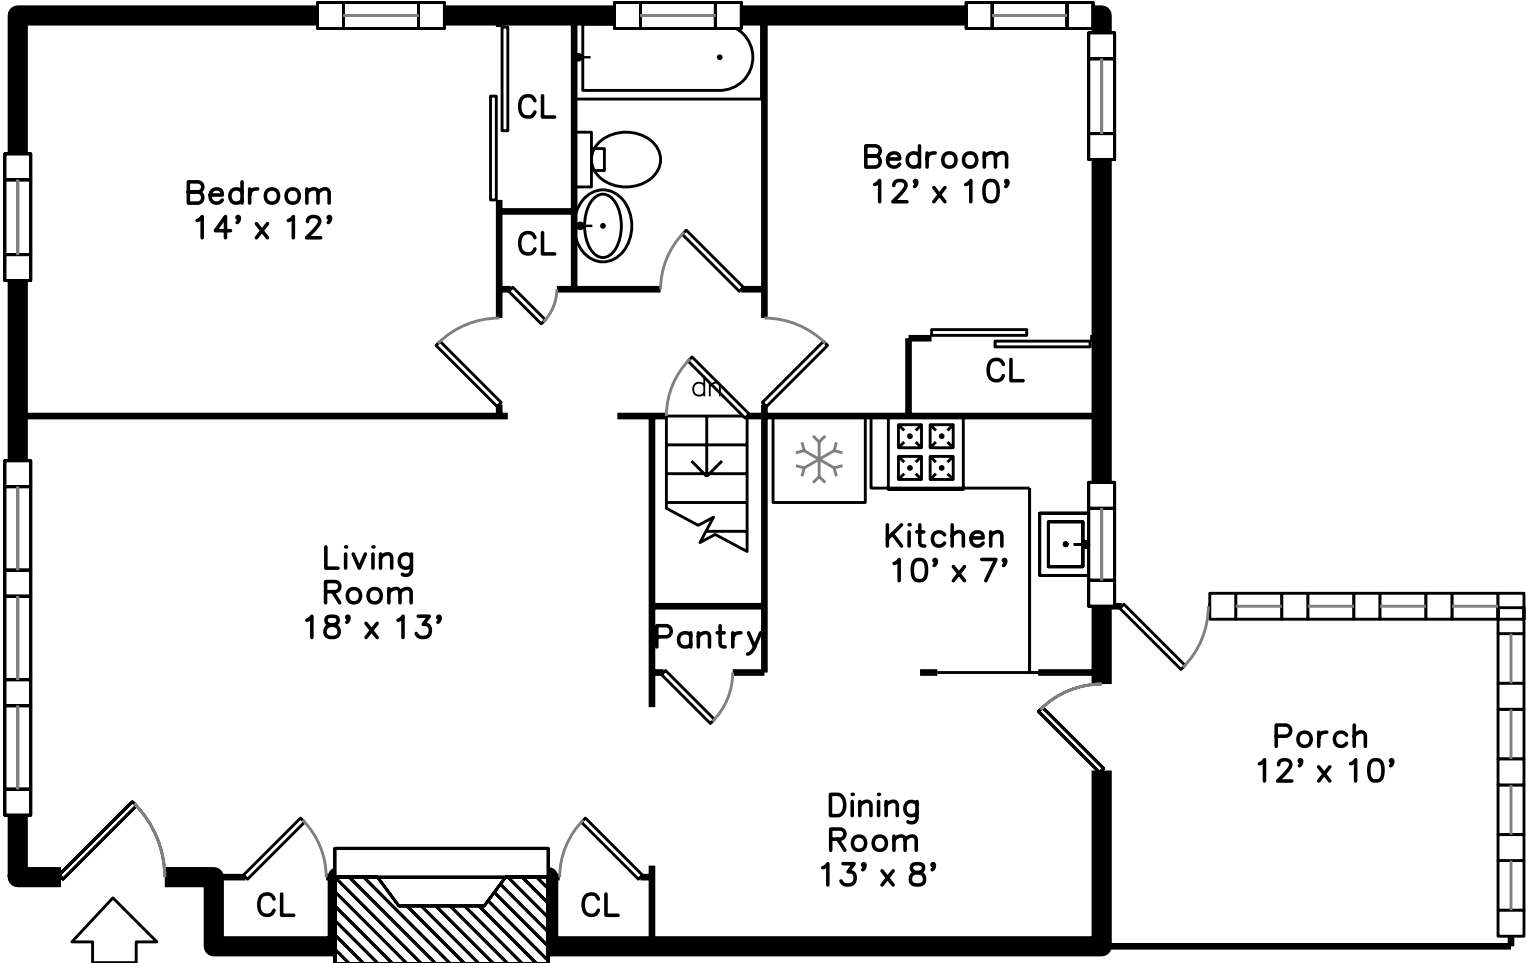

Main

Basement

**73 Blake Street #1
Newton, MA 02460**

PicturePlan by  vis-home

Measurements may not be 100% accurate.
Floor plans are provided for convenience only.
Room sizes are not used to calculate area.

Main

Basement

Outside

Outside

Outside

Outside

Back

Living Room

Living Room

Living Room

Dining Room

Dining Room

Kitchen

Kitchen

Kitchen

Bedroom

Bedroom

Porch

Bathroom