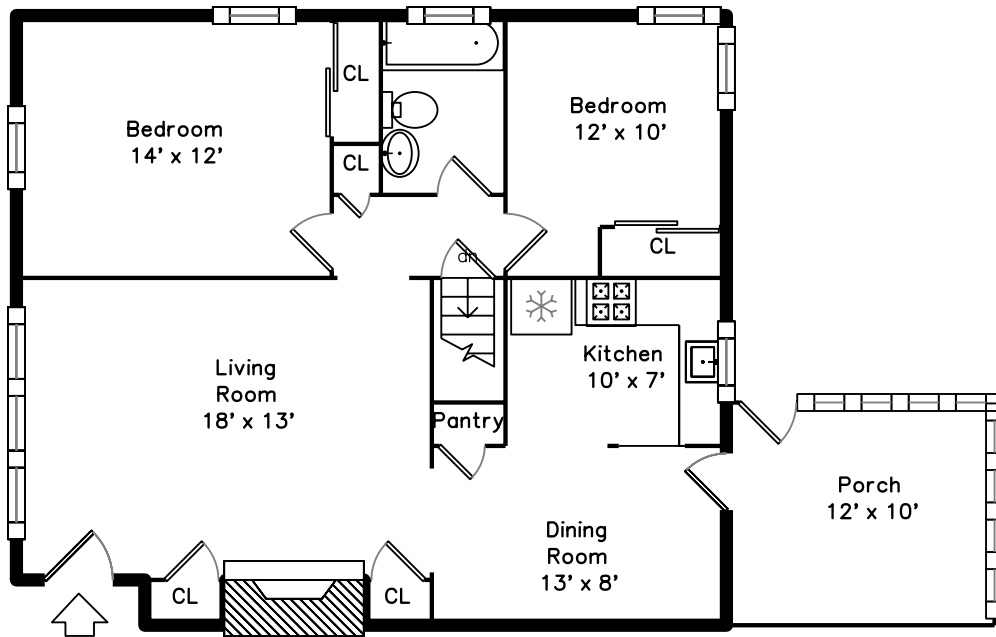

Main

Basement

**73 Blake Street #1
Newton, MA 02460**

PicturePlan by  vis-home

Measurements may not be 100% accurate.
Floor plans are provided for convenience only.
Room sizes are not used to calculate area.

Main

Basement

Outside

Outside

Outside

Outside

Back

Living Room

Living Room

Living Room

Dining Room

Dining Room

Kitchen

Kitchen

Kitchen

Bedroom

Bedroom

Porch

Bathroom