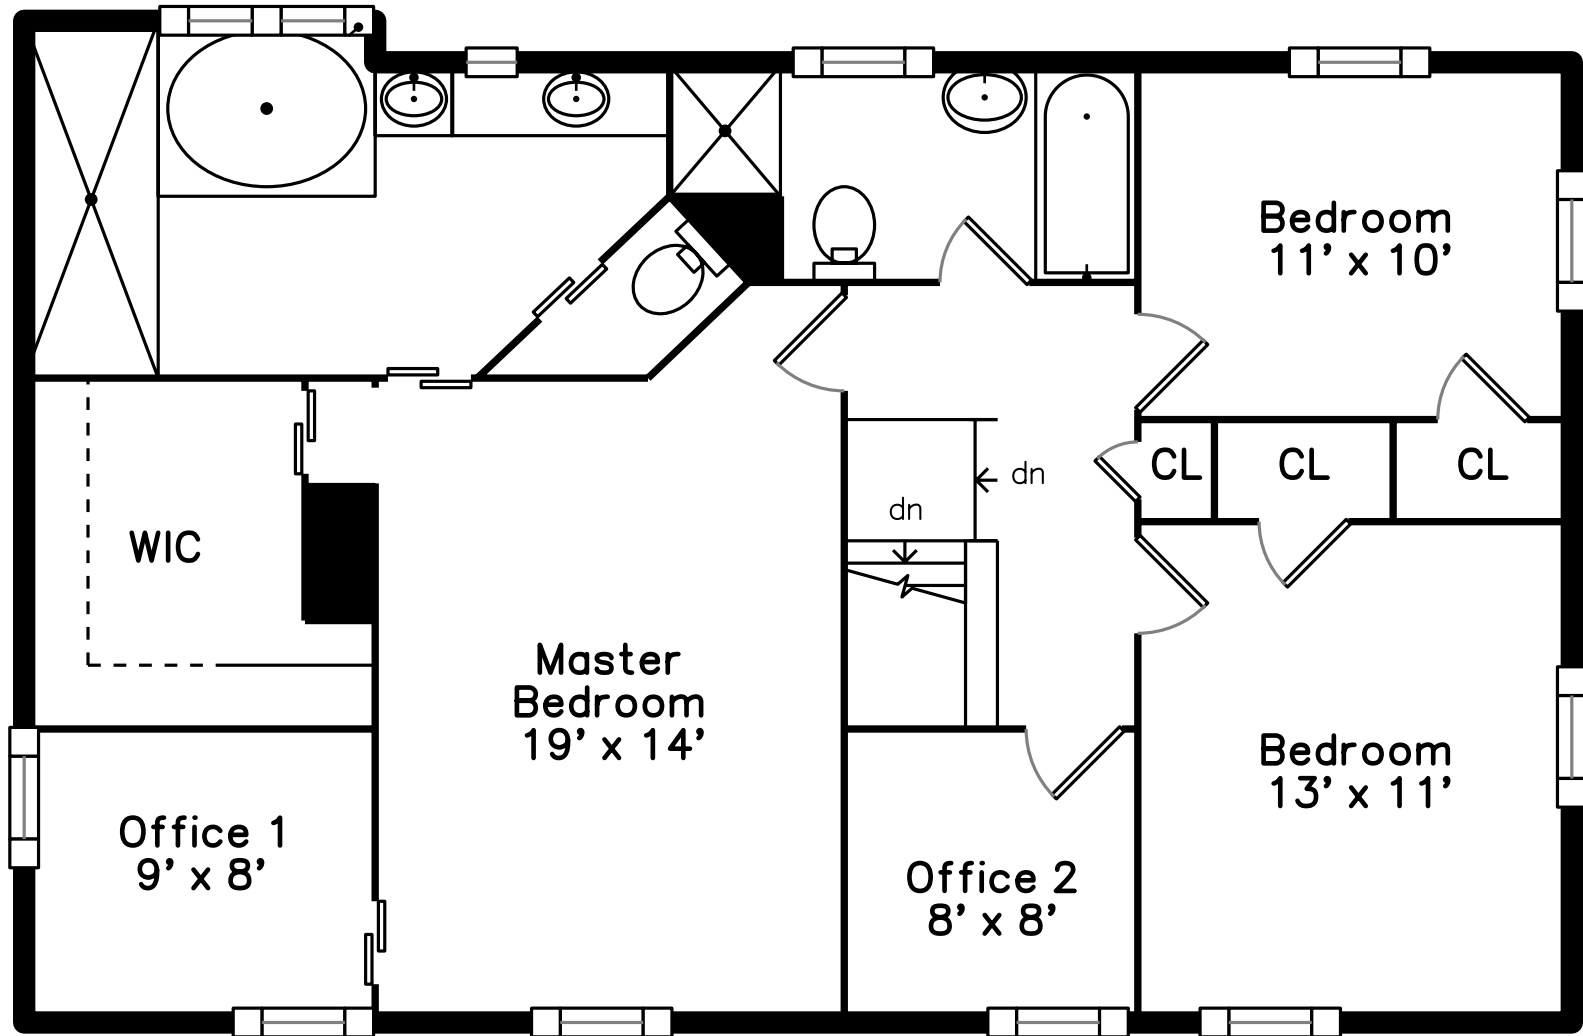

Upper

Main

222 Bonad Rd
Brookline, MA 02467

PicturePlan by  vis-home

Measurements may not be 100% accurate.
Floor plans are provided for convenience only.
Room sizes are not used to calculate area.

Upper

Main

Outside

Outside

Outside

Back

Back

Foyer

Living Room

Living Room

Main Bedroom

Main Bedroom

Bedroom

Bedroom

Office

Main Bathroom

Main Bathroom

Bathroom

WalkInCloset