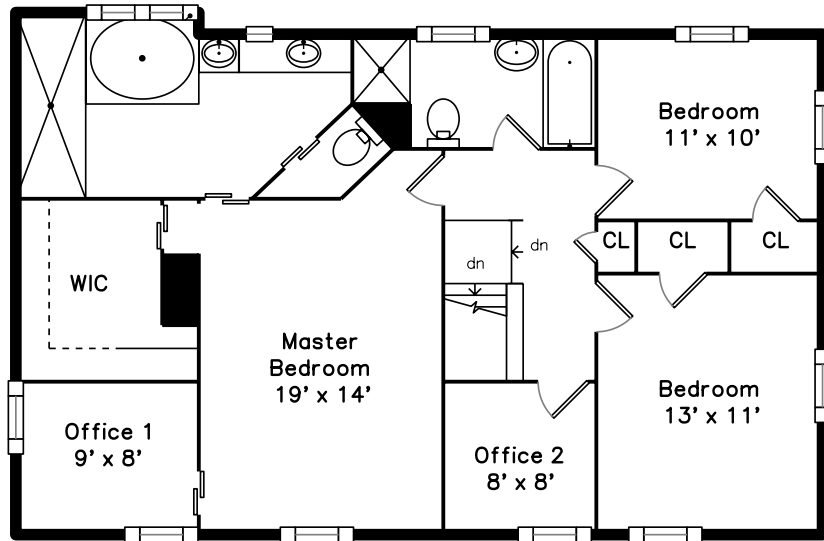

Upper

Main

222 Bonad Rd
Brookline, MA 02467

PicturePlan by  vis-home

Measurements may not be 100% accurate.
Floor plans are provided for convenience only.
Room sizes are not used to calculate area.

Upper

Main

Outside

Outside

Outside

Back

Back

Foyer

Living Room

Living Room

Main Bedroom

Main Bedroom

Bedroom

Bedroom

Office

Main Bathroom

Main Bathroom

Bathroom