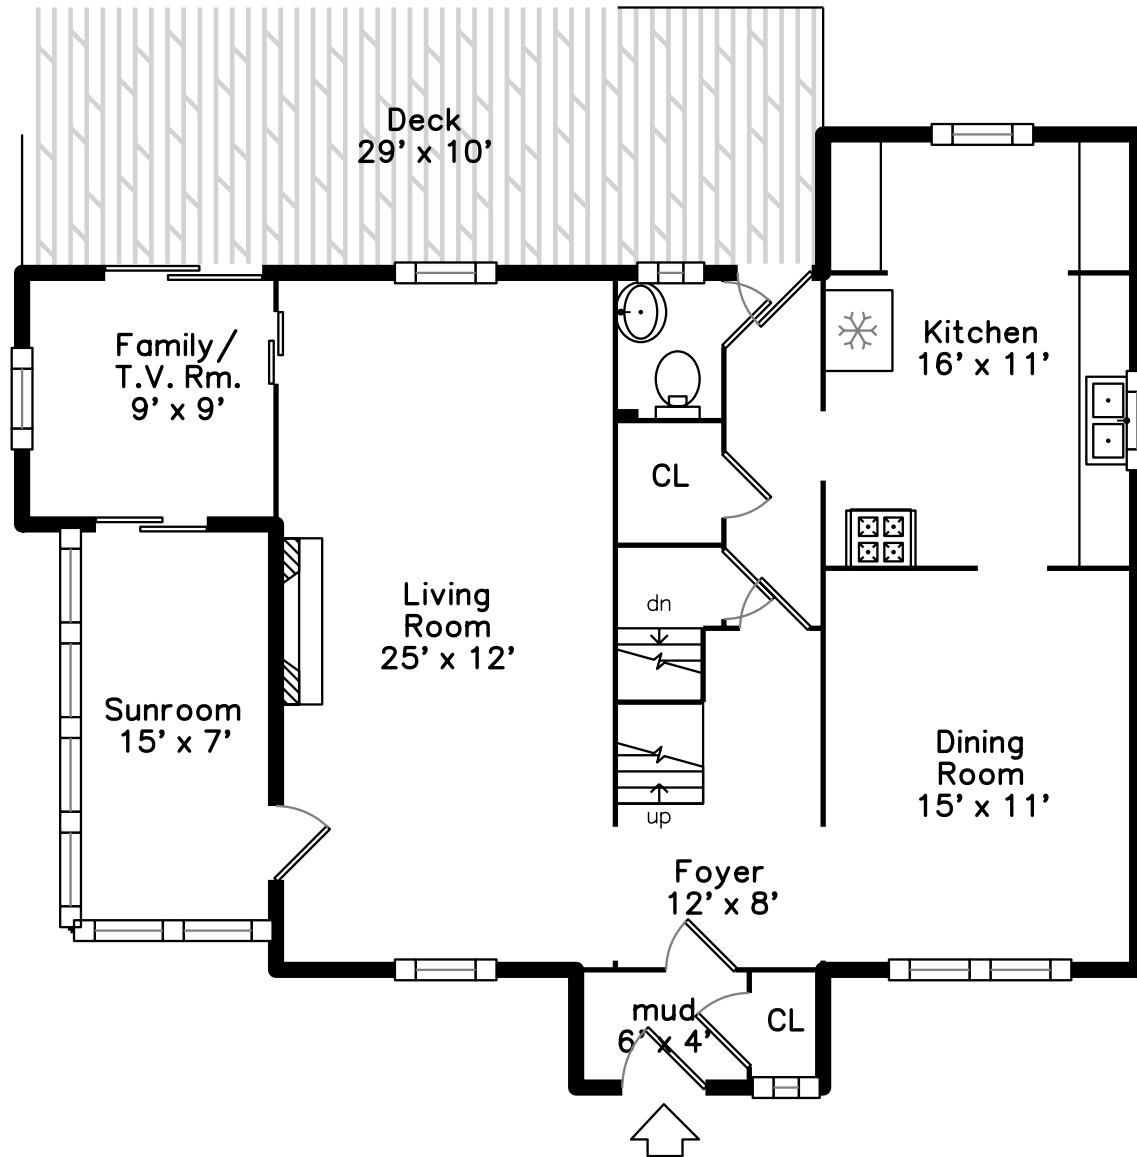

Upper

Main

222 Bonad Rd
Brookline, MA 02467

PicturePlan by  vis-home

Measurements may not be 100% accurate.
Floor plans are provided for convenience only.
Room sizes are not used to calculate area.

Upper

Main

Outside

Outside

Outside

Back

Back

Foyer

Living Room

Living Room

Main Bedroom

Main Bedroom

Bedroom

Bedroom

Office

Main Bathroom

Main Bathroom

Bathroom

WalkInCloset