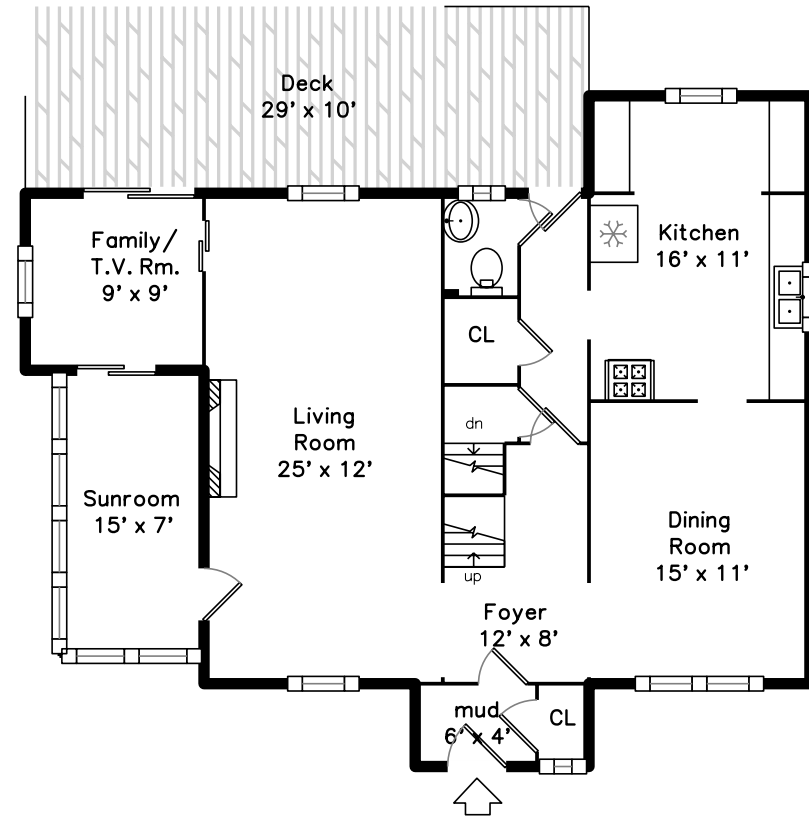

Upper

Main

222 Bonad Rd
Brookline, MA 02467

PicturePlan by  vis-home

Measurements may not be 100% accurate.
Floor plans are provided for convenience only.
Room sizes are not used to calculate area.

Upper

Main

Outside

Outside

Outside

Back

Back

Foyer

Living Room

Living Room

Main Bedroom

Main Bedroom

Bedroom

Bedroom

Office

Main Bathroom

Main Bathroom

Bathroom

WalkInCloset