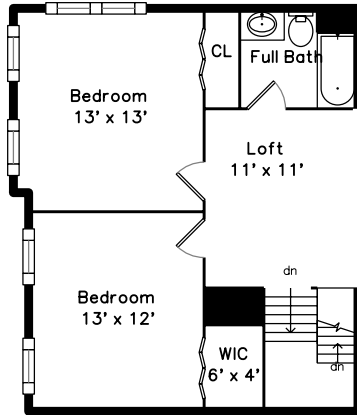

Upper

Lower

Main Floor

6 Fletcher Circle
Hudson, MA 01749

PicturePlan by vis-home

Measurements may not be 100% accurate.
Floor plans are provided for convenience only.
Room sizes are not used to calculate area.

Upper

Main Floor

Lower

6 Fletcher Circle – SOLD!

Deck

Foyer

Living Room

Living Room

Deck

Living Room

Living Room

Living Room

Living Room

Kitchen

Kitchen

Entry to Master

Back

Family Room

Family Room

Family Room

Bathroom