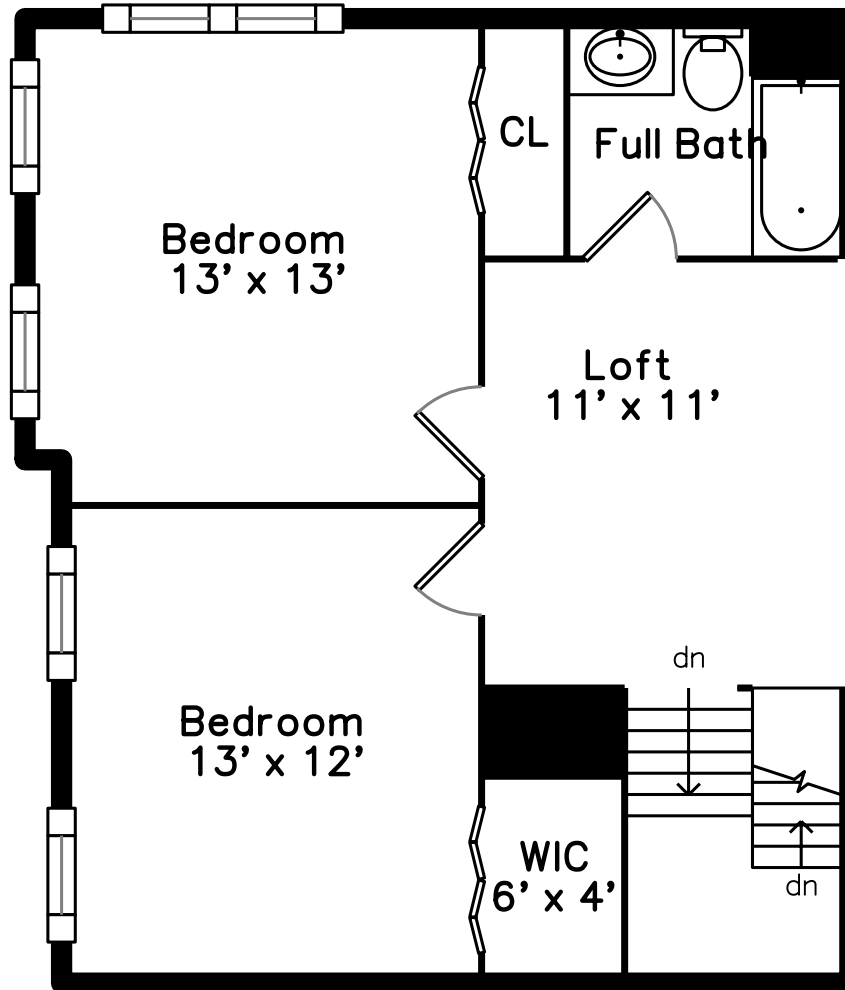

Upper

Lower

Main Floor

6 Fletcher Circle
Hudson, MA 01749

PicturePlan by vis-home

Measurements may not be 100% accurate.
Floor plans are provided for convenience only.
Room sizes are not used to calculate area.

Upper

Main Floor

Lower

6 Fletcher Circle – SOLD!

Deck

Foyer

Living Room

Living Room

Deck

Living Room

Living Room

Living Room

Living Room

Kitchen

Kitchen

Entry to Master

Back

Family Room

Family Room

Family Room

Bathroom