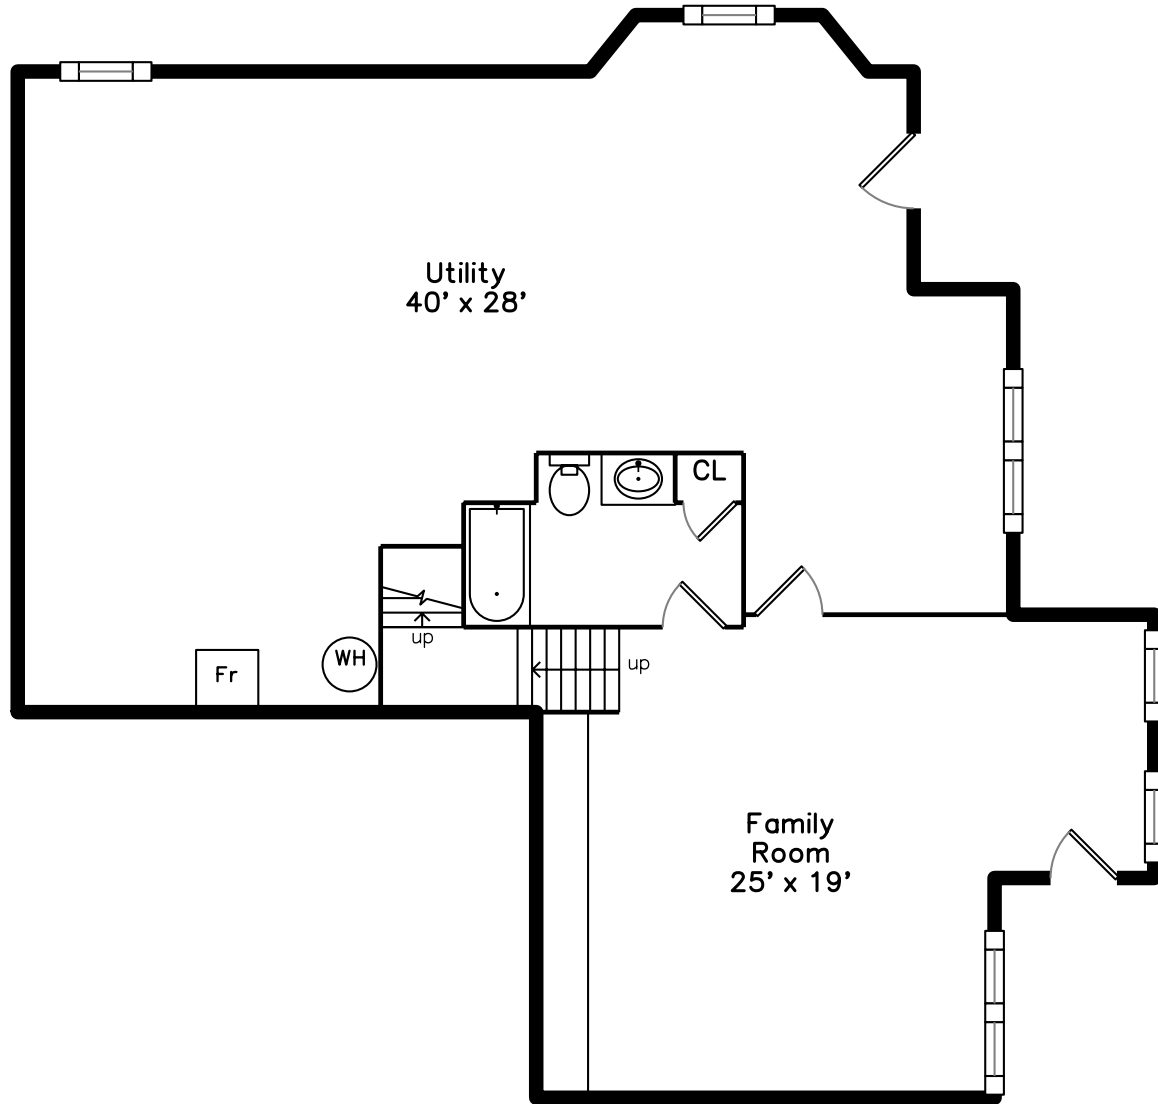

Upper

Lower

Main Floor

6 Fletcher Circle
Hudson, MA 01749

PicturePlan by vis-home

Measurements may not be 100% accurate.
Floor plans are provided for convenience only.
Room sizes are not used to calculate area.

Upper

Main Floor

Lower

6 Fletcher Circle – SOLD!

Deck

Foyer

Living Room

Living Room

Deck

Living Room

Living Room

Living Room

Living Room

Kitchen

Kitchen

Entry to Master

Back

Family Room

Family Room

Family Room

Bathroom