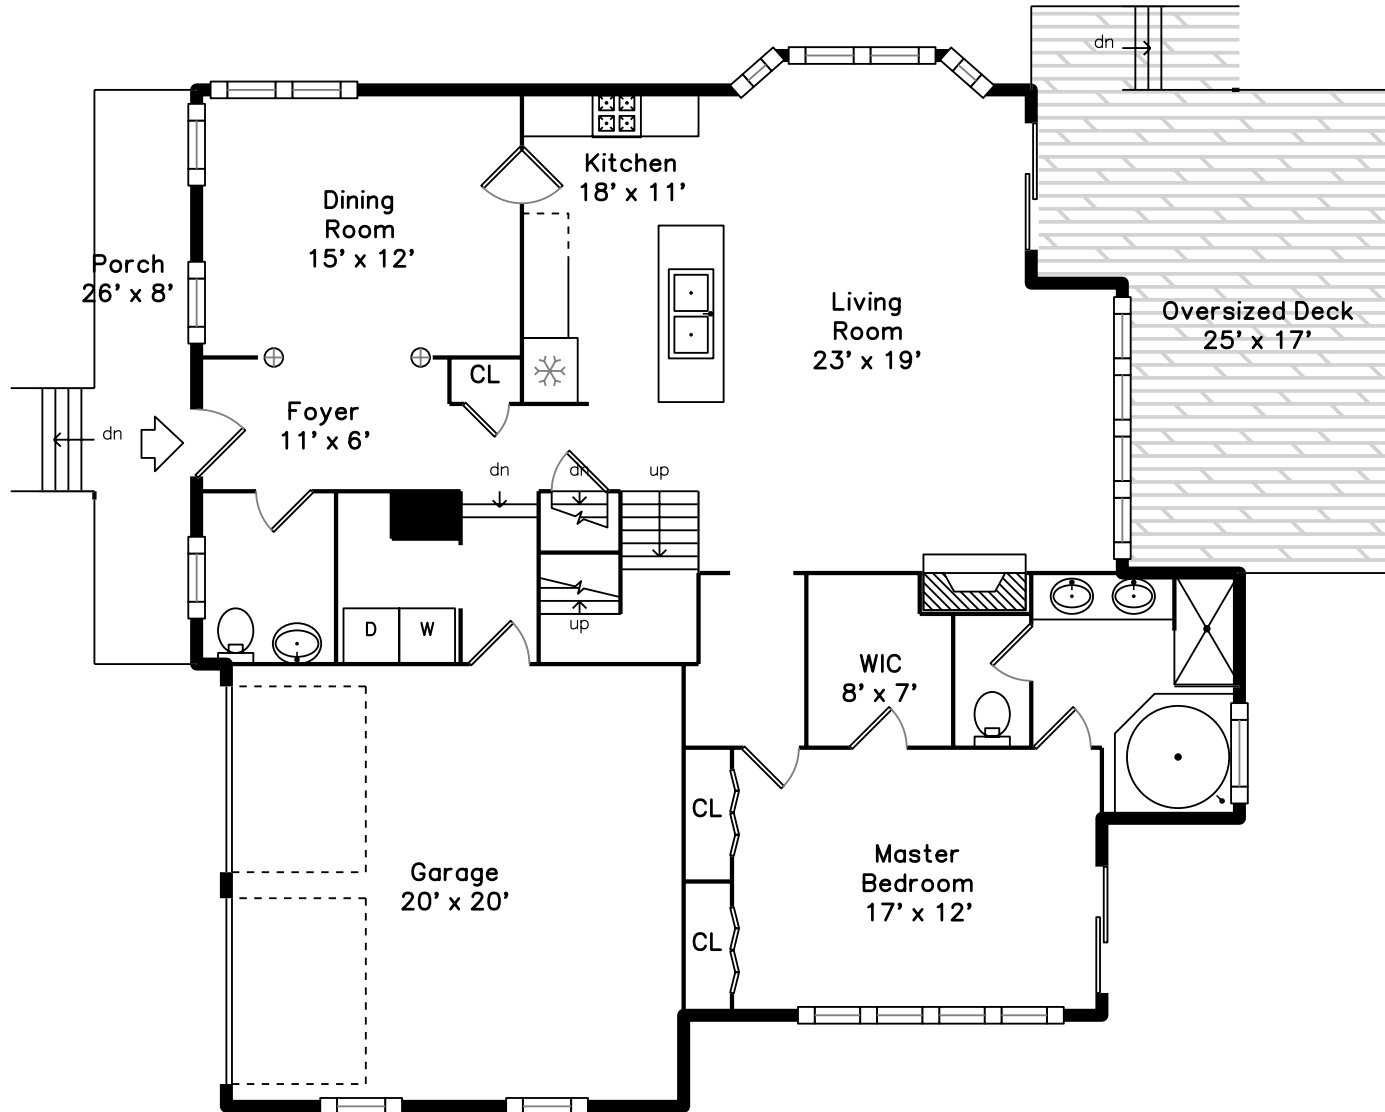

Upper

Lower

Main Floor

6 Fletcher Circle
Hudson, MA 01749

PicturePlan by vis-home

Measurements may not be 100% accurate.
Floor plans are provided for convenience only.
Room sizes are not used to calculate area.

Upper

Main Floor

Lower

6 Fletcher Circle – SOLD!

Deck

Foyer

Living Room

Living Room

Deck

Living Room

Living Room

Living Room

Living Room

Kitchen

Kitchen

Entry to Master

Back

Family Room

Family Room

Family Room

Bathroom