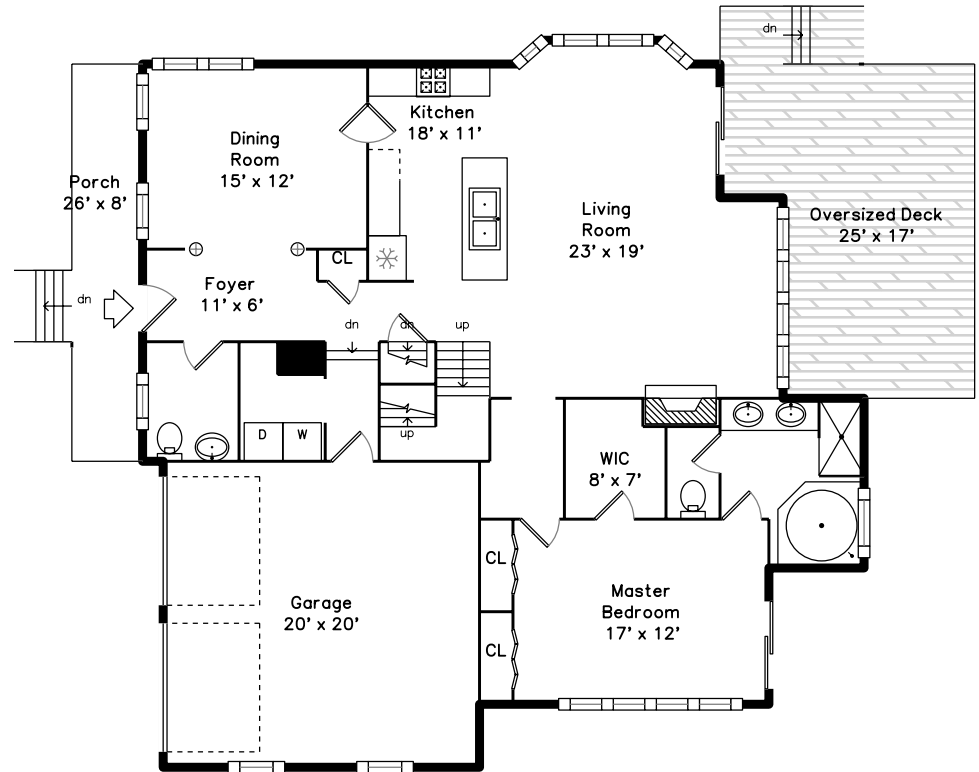

Upper

Lower

Main Floor

6 Fletcher Circle
Hudson, MA 01749

PicturePlan by vis-home

Measurements may not be 100% accurate.
Floor plans are provided for convenience only.
Room sizes are not used to calculate area.

Upper

Main Floor

Lower

6 Fletcher Circle – SOLD!

Deck

Foyer

Living Room

Living Room

Deck

Living Room

Living Room

Living Room

Living Room

Kitchen

Kitchen

Entry to Master

Back

Family Room

Family Room

Family Room

Bathroom