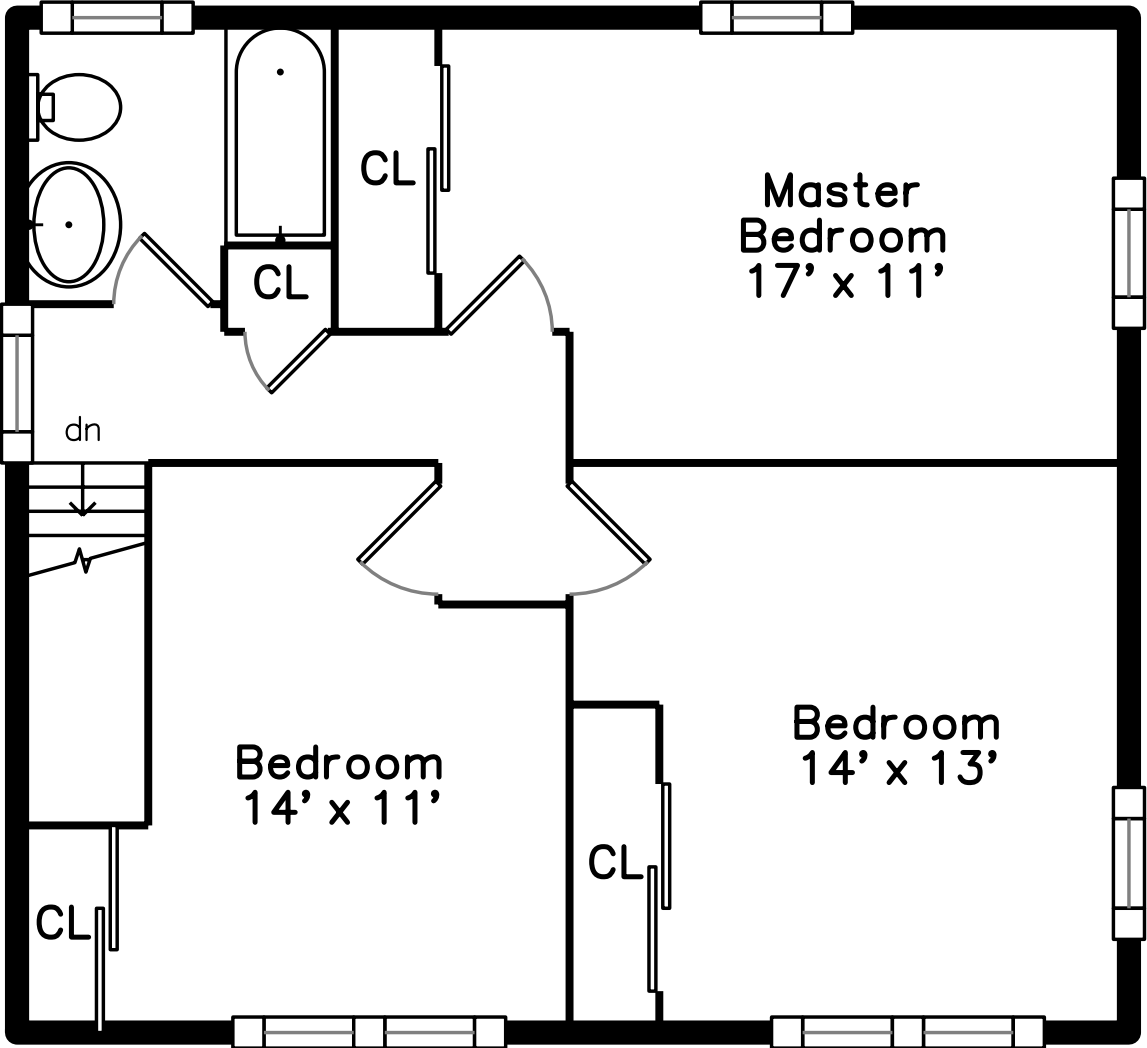

Upper

Main

11 Regina Terrace Newton, MA 02466

PicturePlan by  vis-home

Measurements may not be 100% accurate.
Floor plans are provided for convenience only.
Room sizes are not used to calculate area.

Upper

Main

Outside

Outside

Back

Foyer

Foyer

Living Room

Living Room

Living Room

Dining Room

Dining Room

Dining Room

Kitchen

Kitchen

Kitchen

Kitchen

Bedroom

Bathroom