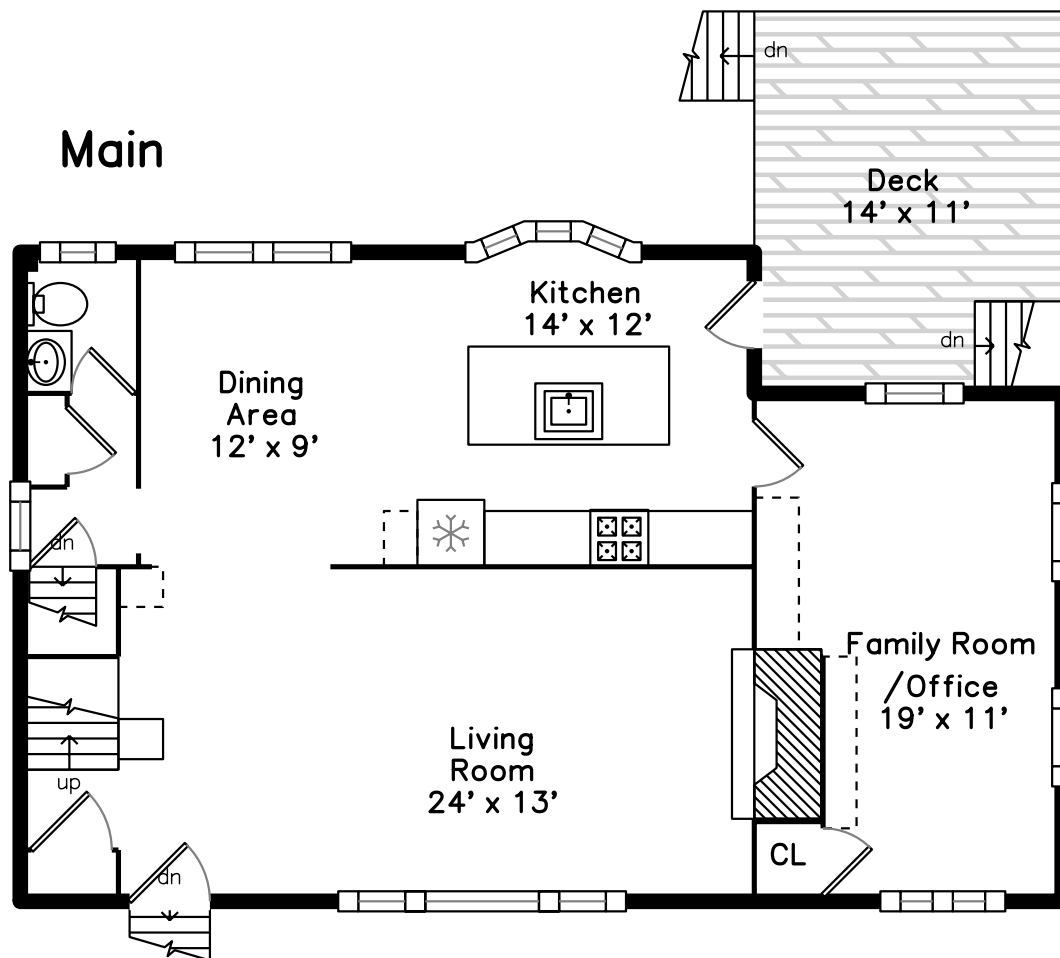

Upper

Main

11 Regina Terrace Newton, MA 02466

PicturePlan by  vis-home

Measurements may not be 100% accurate.
Floor plans are provided for convenience only.
Room sizes are not used to calculate area.

Upper

Main

Outside

Outside

Back

Foyer

Foyer

Living Room

Living Room

Living Room

Dining Room

Dining Room

Dining Room

Kitchen

Kitchen

Kitchen

Kitchen

Bedroom

Bathroom