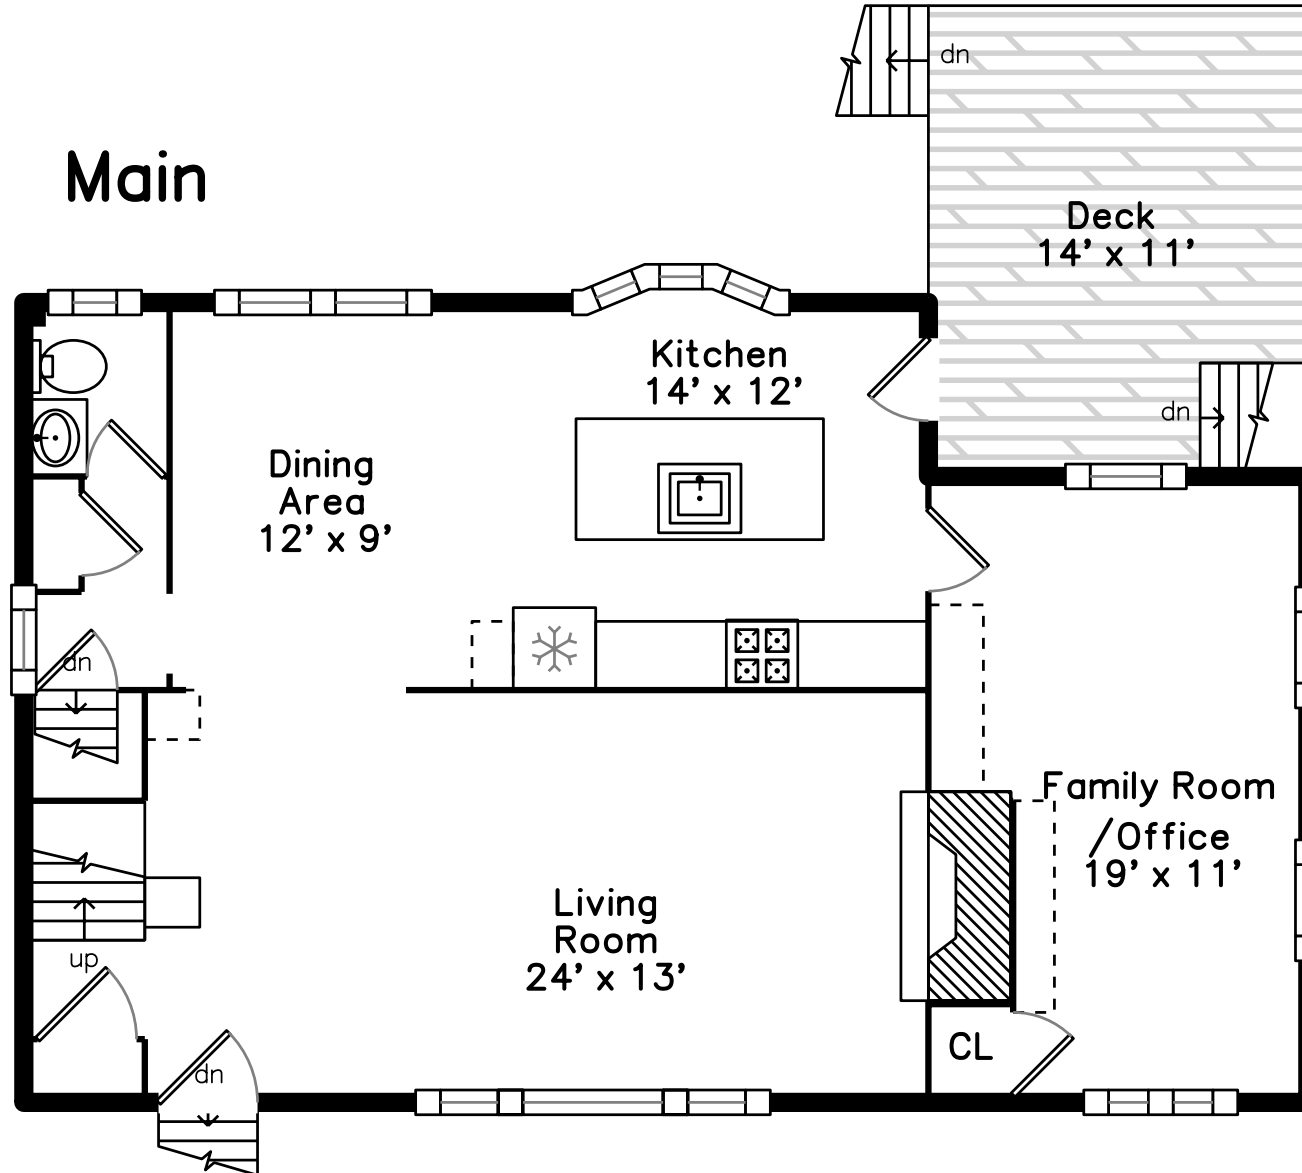

Upper

Main

11 Regina Terrace Newton, MA 02466

PicturePlan by  vis-home

Measurements may not be 100% accurate.
Floor plans are provided for convenience only.
Room sizes are not used to calculate area.

Upper

Main

Outside

Outside

Back

Foyer

Foyer

Living Room

Living Room

Living Room

Dining Room

Dining Room

Dining Room

Kitchen

Kitchen

Kitchen

Kitchen

Bedroom

Bathroom