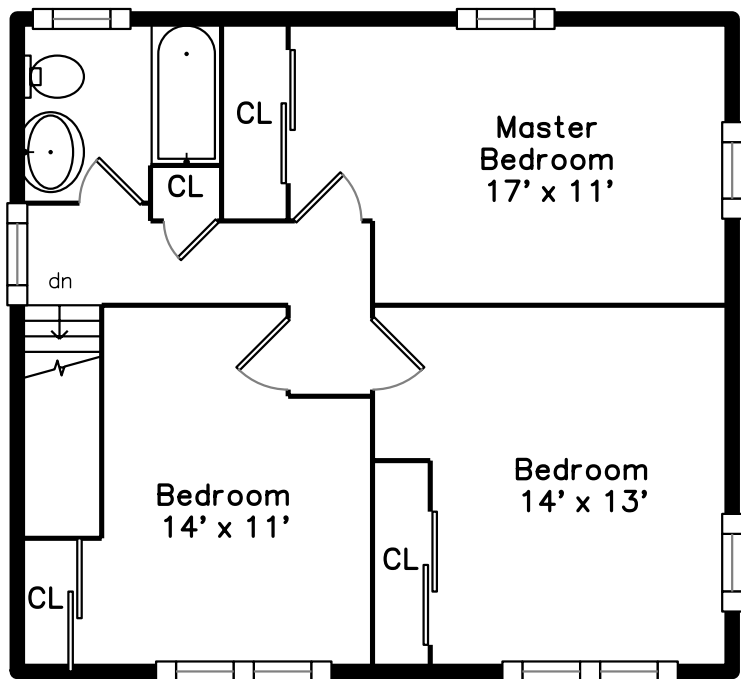

Upper

Main

11 Regina Terrace Newton, MA 02466

PicturePlan by  vis-home

Measurements may not be 100% accurate.
Floor plans are provided for convenience only.
Room sizes are not used to calculate area.

Upper

Main

Outside

Outside

Back

Foyer

Foyer

Living Room

Living Room

Living Room

Dining Room

Dining Room

Dining Room

Kitchen

Kitchen

Kitchen

Kitchen

Bedroom

Bathroom