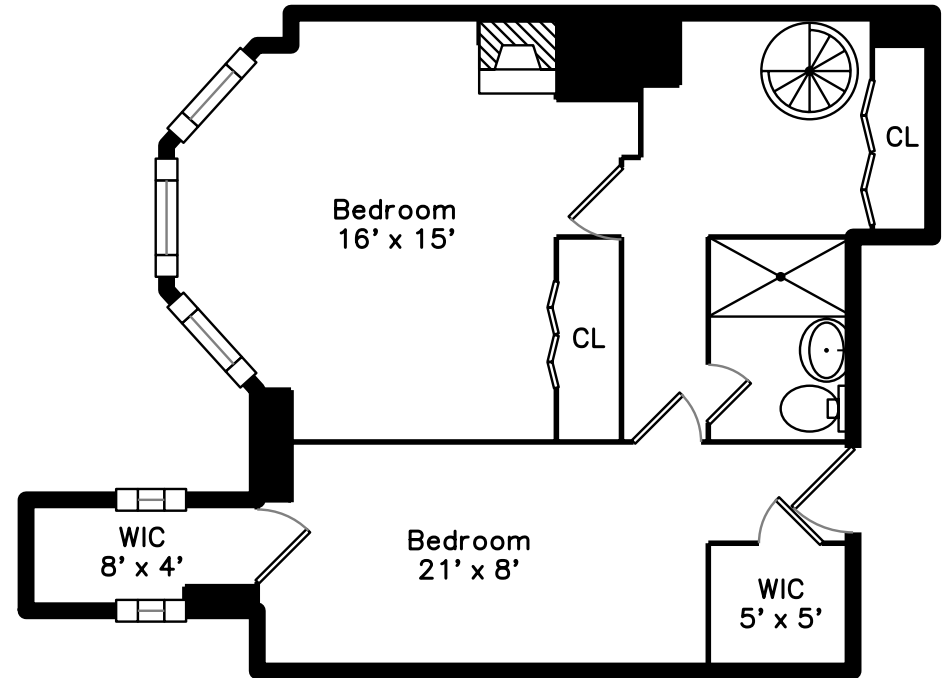

Main

279 Beacon St #1
Boston, MA 02116

PicturePlan by  vis-home
Measurements may not be 100% accurate.
Floor plans are provided for convenience only.
Room sizes are not used to calculate area.

Lower

Main

Living
Dining
Room
24' x 16'

Kitchen
10' x 7'

Lower

Building

Building

Building

Building

Parking

Parking

Living Dining Room

Living Dining Room

Living Dining Room

Living Dining Room

Living Dining Room

Living Dining Room

Living Dining Room

Living Dining Room

Living Dining Room

Kitchen

Kitchen

Kitchen

Bathroom

Hall

Hall

Bedroom