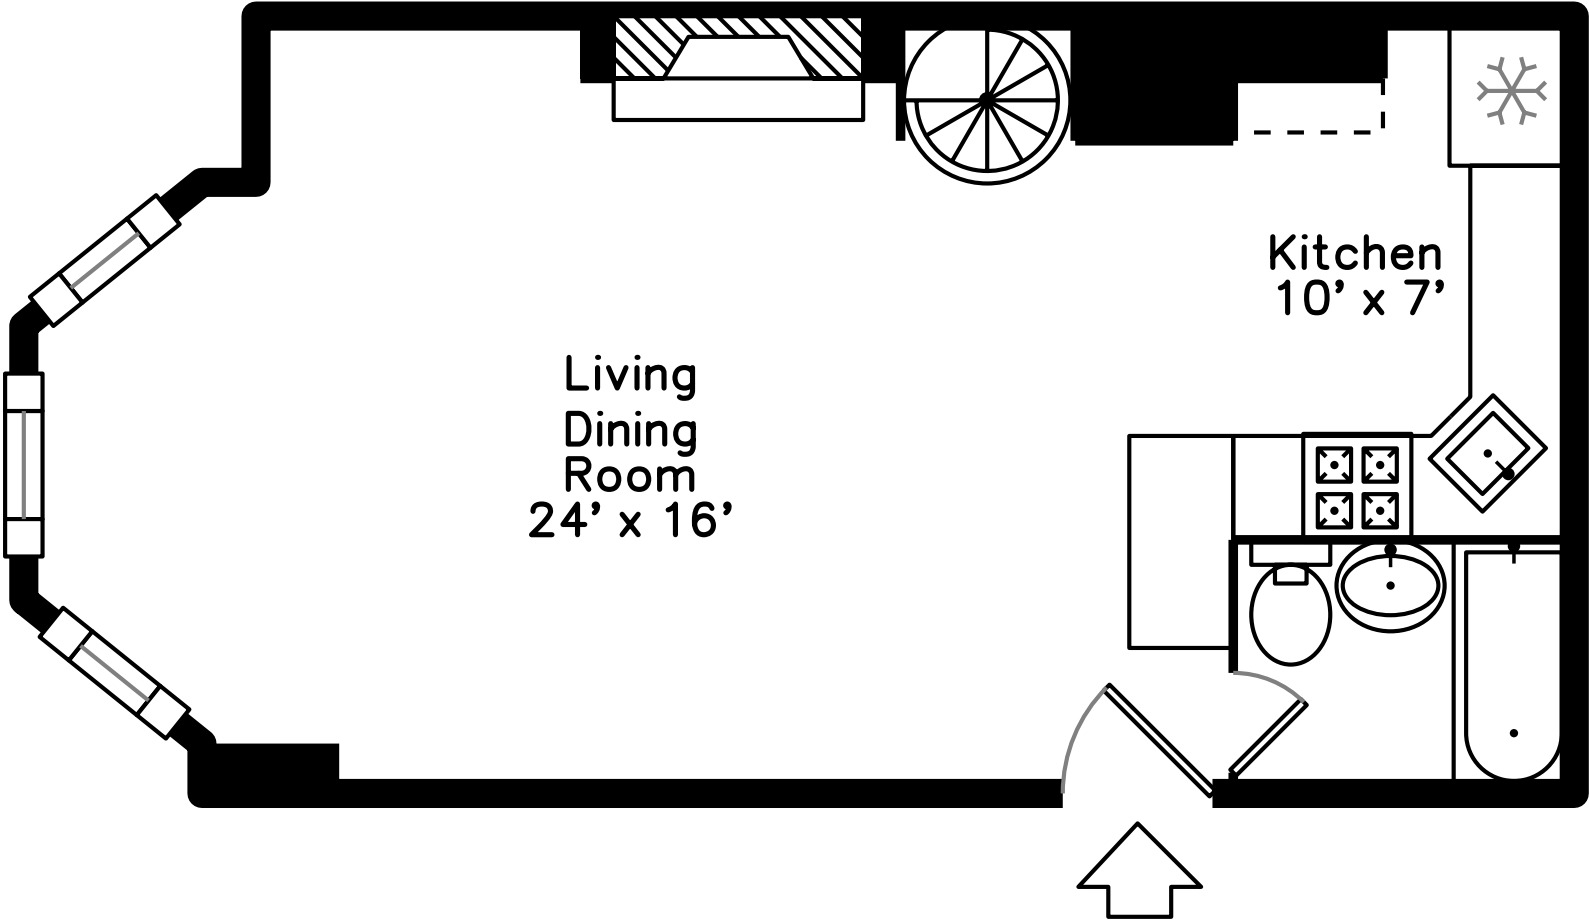

Main

279 Beacon St #1
Boston, MA 02116

PicturePlan by  vis-home
Measurements may not be 100% accurate.
Floor plans are provided for convenience only.
Room sizes are not used to calculate area.

Lower

Main

Living
Dining
Room
24' x 16'

Kitchen
10' x 7'

Lower

Building

Building

Building

Building

Parking

Parking

Living Dining Room

Living Dining Room

Living Dining Room

Living Dining Room

Living Dining Room

Living Dining Room

Living Dining Room

Living Dining Room

Living Dining Room

Kitchen

Kitchen

Kitchen

Bathroom

Hall

Hall

Bedroom