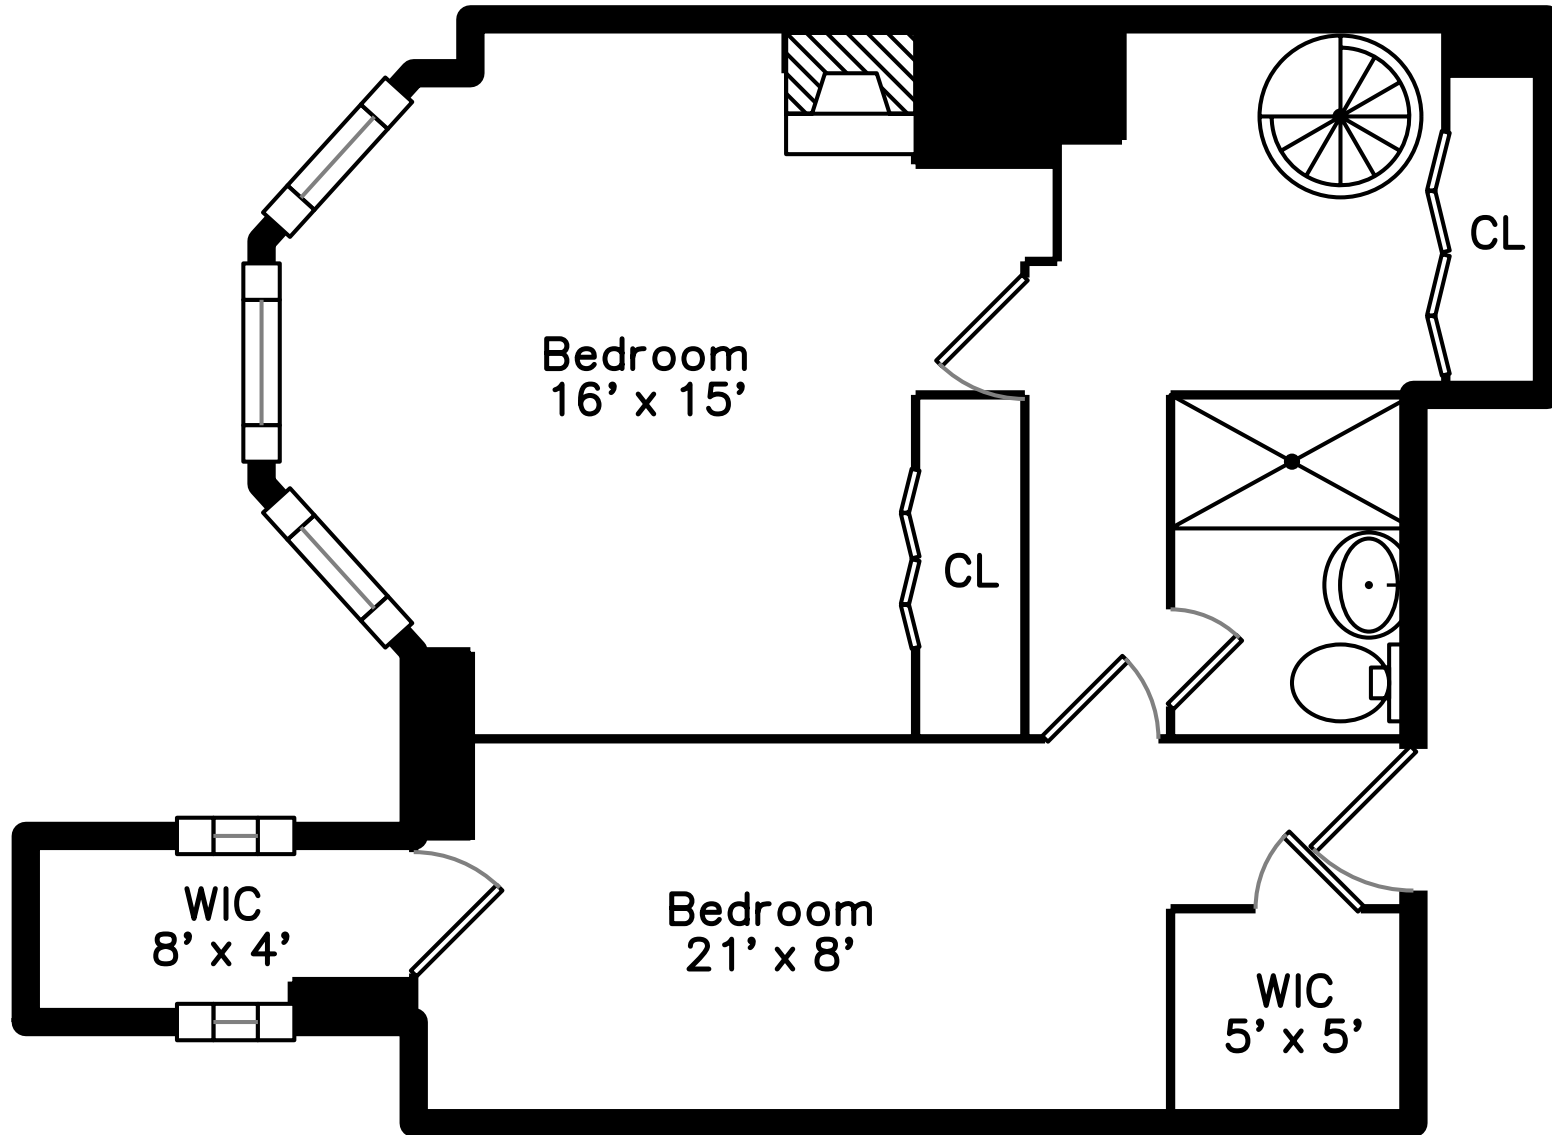

Main

279 Beacon St #1
Boston, MA 02116

PicturePlan by  vis-home
Measurements may not be 100% accurate.
Floor plans are provided for convenience only.
Room sizes are not used to calculate area.

Lower

Main

Living
Dining
Room
24' x 16'

Kitchen
10' x 7'

Lower

Building

Building

Building

Building

Parking

Parking

Living Dining Room

Living Dining Room

Living Dining Room

Living Dining Room

Living Dining Room

Living Dining Room

Living Dining Room

Living Dining Room

Living Dining Room

Kitchen

Kitchen

Kitchen

Bathroom

Hall

Hall

Bedroom