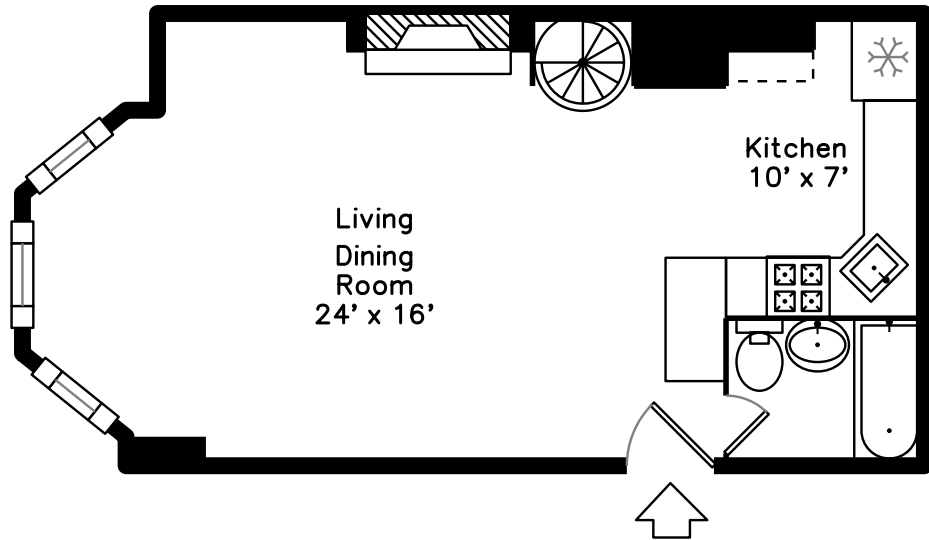

Main

279 Beacon St #1
Boston, MA 02116

PicturePlan by  vis-home
Measurements may not be 100% accurate.
Floor plans are provided for convenience only.
Room sizes are not used to calculate area.

Lower

Main

Living
Dining
Room
24' x 16'

Kitchen
10' x 7'

Lower

Building

Building

Building

Building

Parking

Parking

Living Dining Room

Living Dining Room

Living Dining Room

Living Dining Room

Living Dining Room

Living Dining Room

Living Dining Room

Living Dining Room

Living Dining Room

Kitchen

Kitchen

Kitchen

Bathroom

Hall

Hall

Bedroom