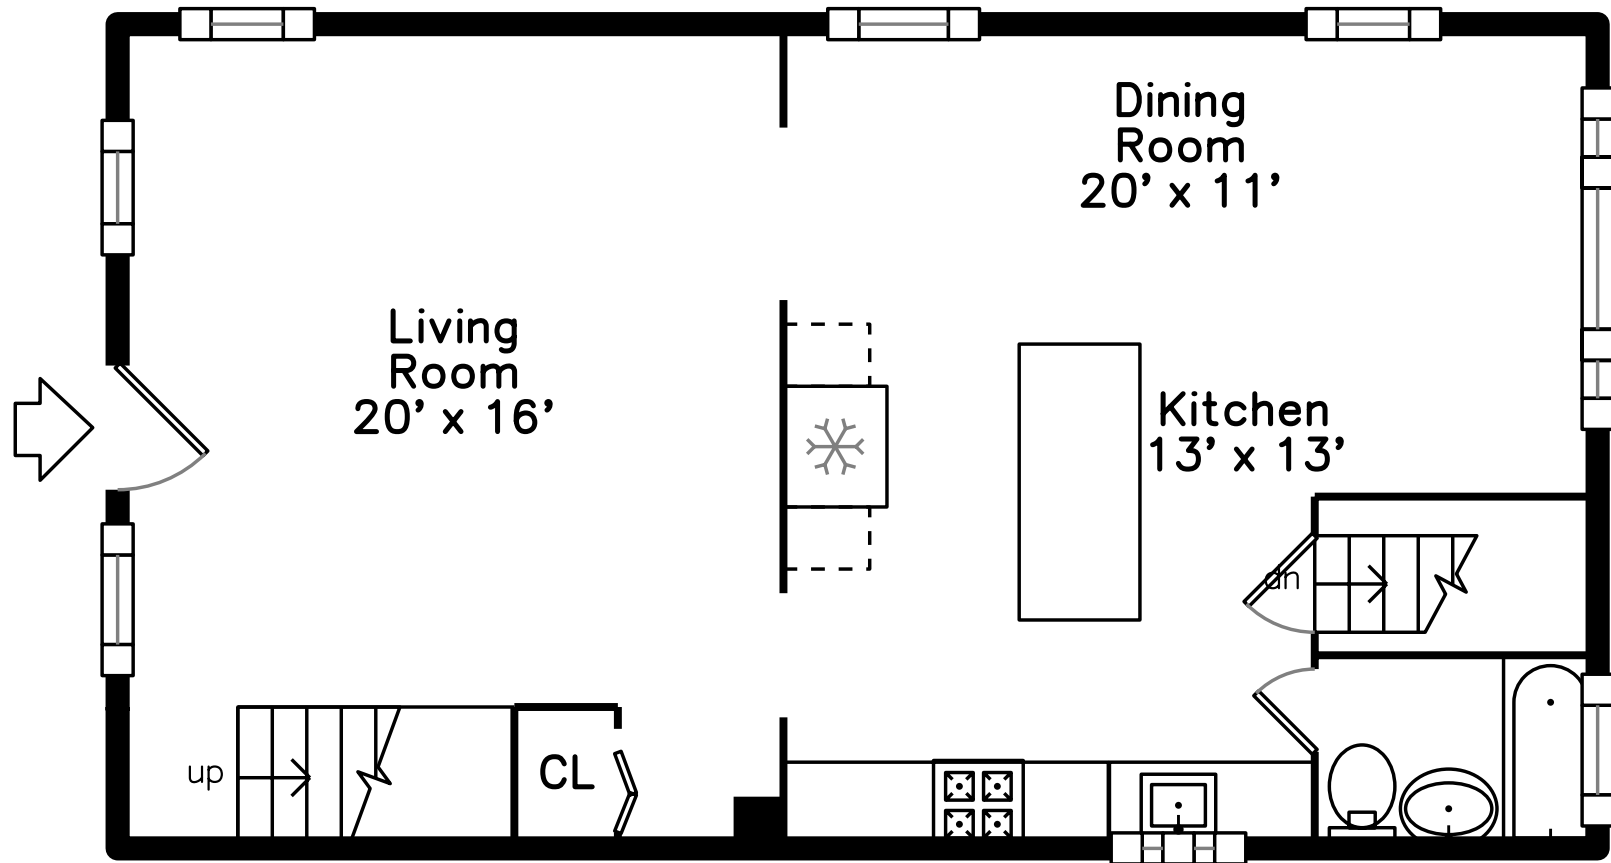

Upper

Main

Lower

**11 Lakeview Terrace
Waltham, MA 02451**

PicturePlan by vis-home

Measurements may not be 100% accurate.
Floor plans are provided for convenience only.
Room sizes are not used to calculate area.

Upper

Main

Lower

Outside

Outside

Outside

Living Room

Living Room

Living Room

Living Room

Dining Room

Kitchen

Kitchen

Kitchen

Kitchen

Kitchen

Bedroom

Bedroom

Bedroom

Bedroom

Bathroom

Bathroom

WalkInCloset

Family Room