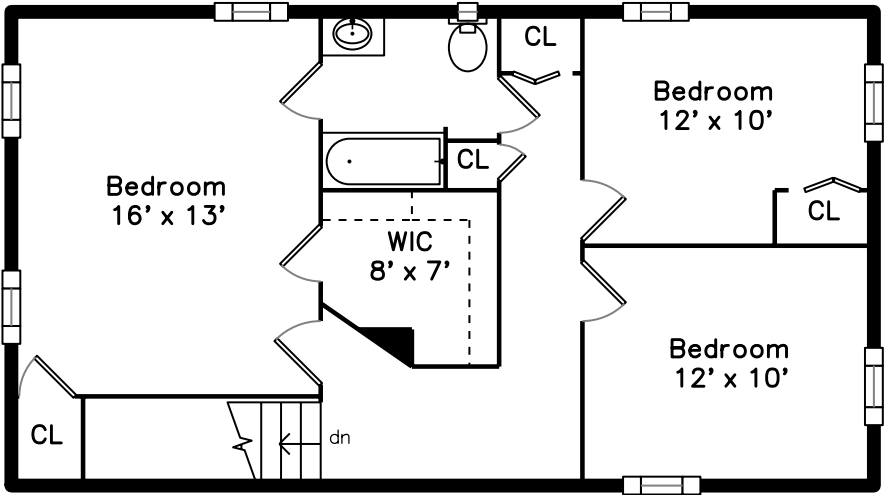

Upper

Main

Lower

**11 Lakeview Terrace
Waltham, MA 02451**

PicturePlan by vis-home

Measurements may not be 100% accurate.
Floor plans are provided for convenience only.
Room sizes are not used to calculate area.

Upper

Main

Lower

Outside

Outside

Outside

Living Room

Living Room

Living Room

Living Room

Dining Room

Kitchen

Kitchen

Kitchen

Kitchen

Kitchen

Bedroom

Bedroom

Bedroom

Bedroom

Bathroom

Bathroom

WalkInCloset

Family Room