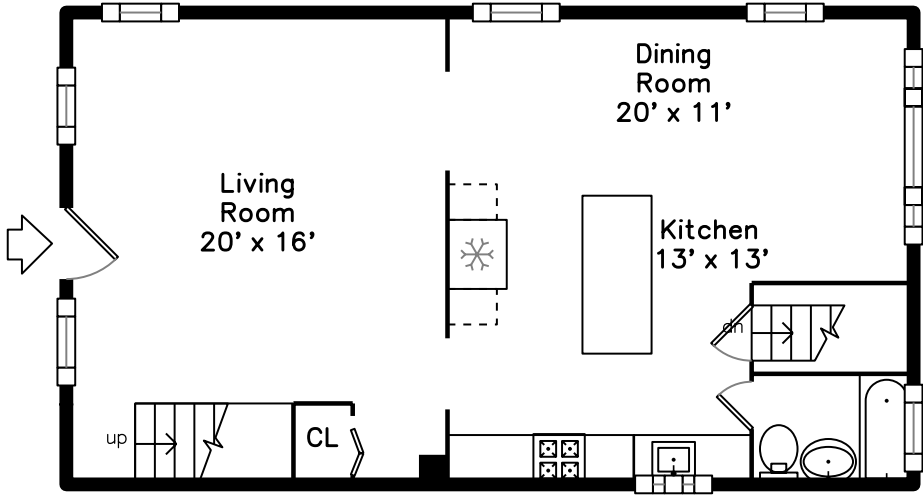

Upper

Main

Lower

**11 Lakeview Terrace
Waltham, MA 02451**

PicturePlan by vis-home

Measurements may not be 100% accurate.
Floor plans are provided for convenience only.
Room sizes are not used to calculate area.

Upper

Main

Lower

Outside

Outside

Outside

Living Room

Living Room

Living Room

Living Room

Dining Room

Kitchen

Kitchen

Kitchen

Kitchen

Kitchen

Bedroom

Bedroom

Bedroom

Bedroom

Bathroom

Bathroom

WalkInCloset

Family Room