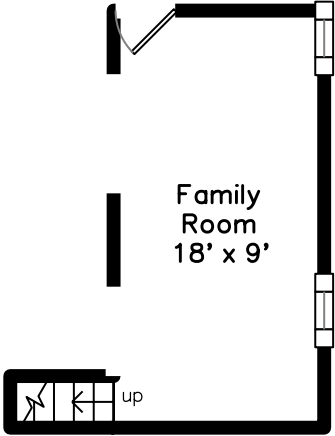

Upper

Main

Lower

**11 Lakeview Terrace
Waltham, MA 02451**

PicturePlan by vis-home

Measurements may not be 100% accurate.
Floor plans are provided for convenience only.
Room sizes are not used to calculate area.

Upper

Main

Lower

Outside

Outside

Outside

Living Room

Living Room

Living Room

Living Room

Dining Room

Kitchen

Kitchen

Kitchen

Kitchen

Kitchen