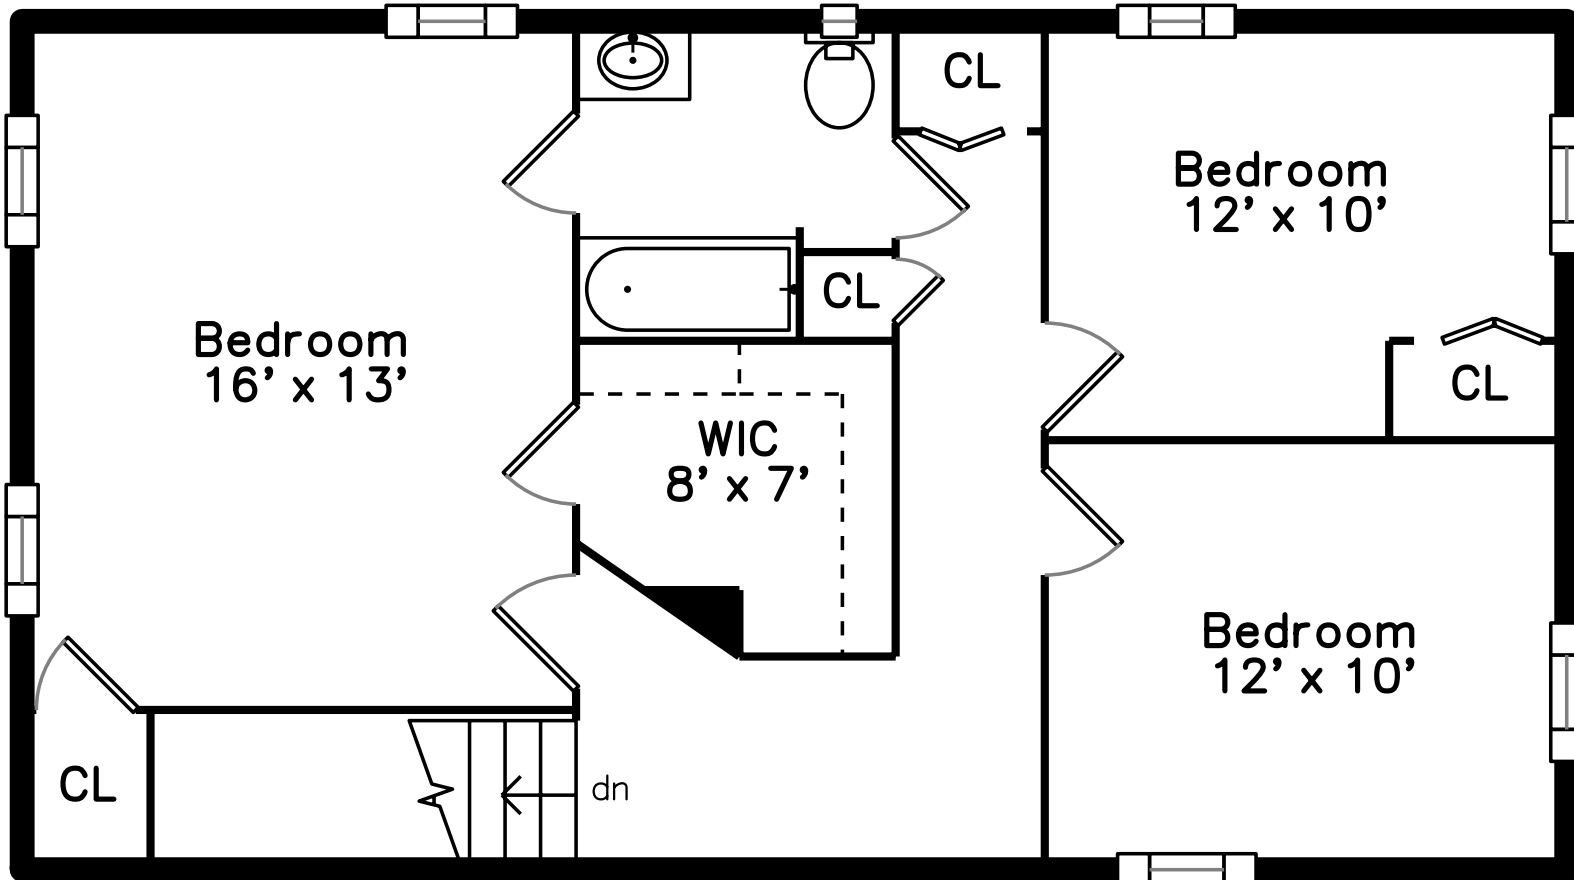

Upper

Main

Lower

**11 Lakeview Terrace
Waltham, MA 02451**

PicturePlan by vis-home

Measurements may not be 100% accurate.
Floor plans are provided for convenience only.
Room sizes are not used to calculate area.

Upper

Main

Lower

Outside

Outside

Outside

Living Room

Living Room

Living Room

Living Room

Dining Room

Kitchen

Kitchen

Kitchen

Kitchen

Kitchen

Bedroom

Bedroom

Bedroom

Bedroom

Bathroom

Bathroom

WalkInCloset

Family Room