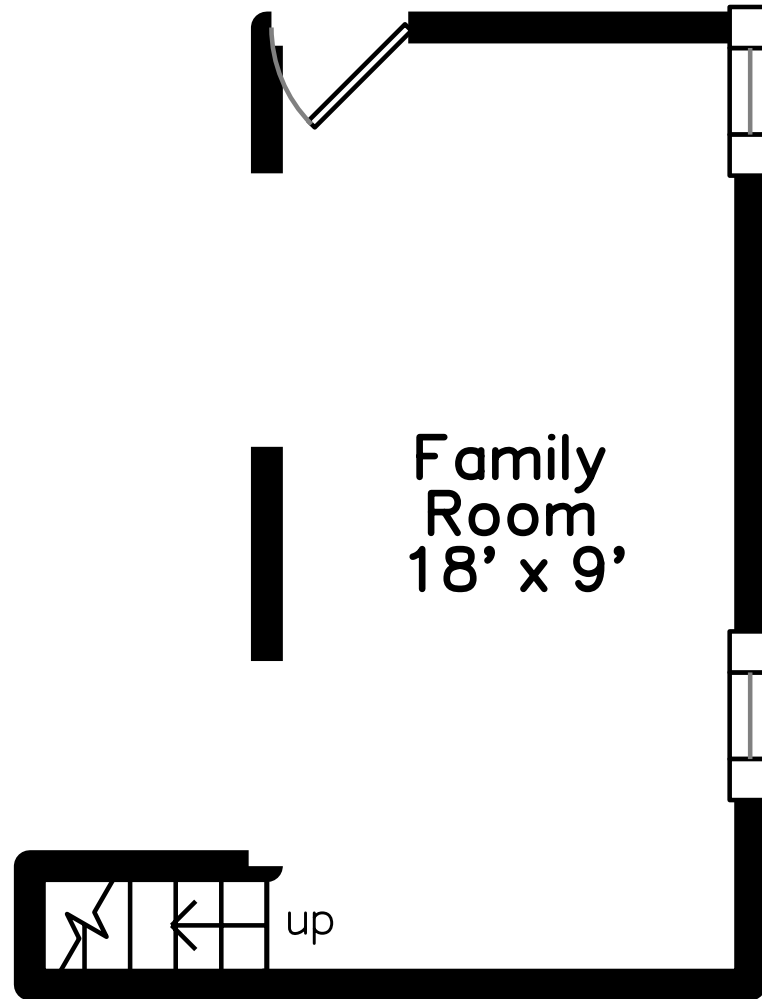

Upper

Main

Lower

**11 Lakeview Terrace
Waltham, MA 02451**

PicturePlan by vis-home

Measurements may not be 100% accurate.
Floor plans are provided for convenience only.
Room sizes are not used to calculate area.

Upper

Main

Lower

Outside

Outside

Outside

Living Room

Living Room

Living Room

Living Room

Dining Room

Kitchen

Kitchen

Kitchen

Kitchen

Kitchen

Bedroom

Bedroom

Bedroom

Bedroom

Bathroom

Bathroom

WalkInCloset

Family Room