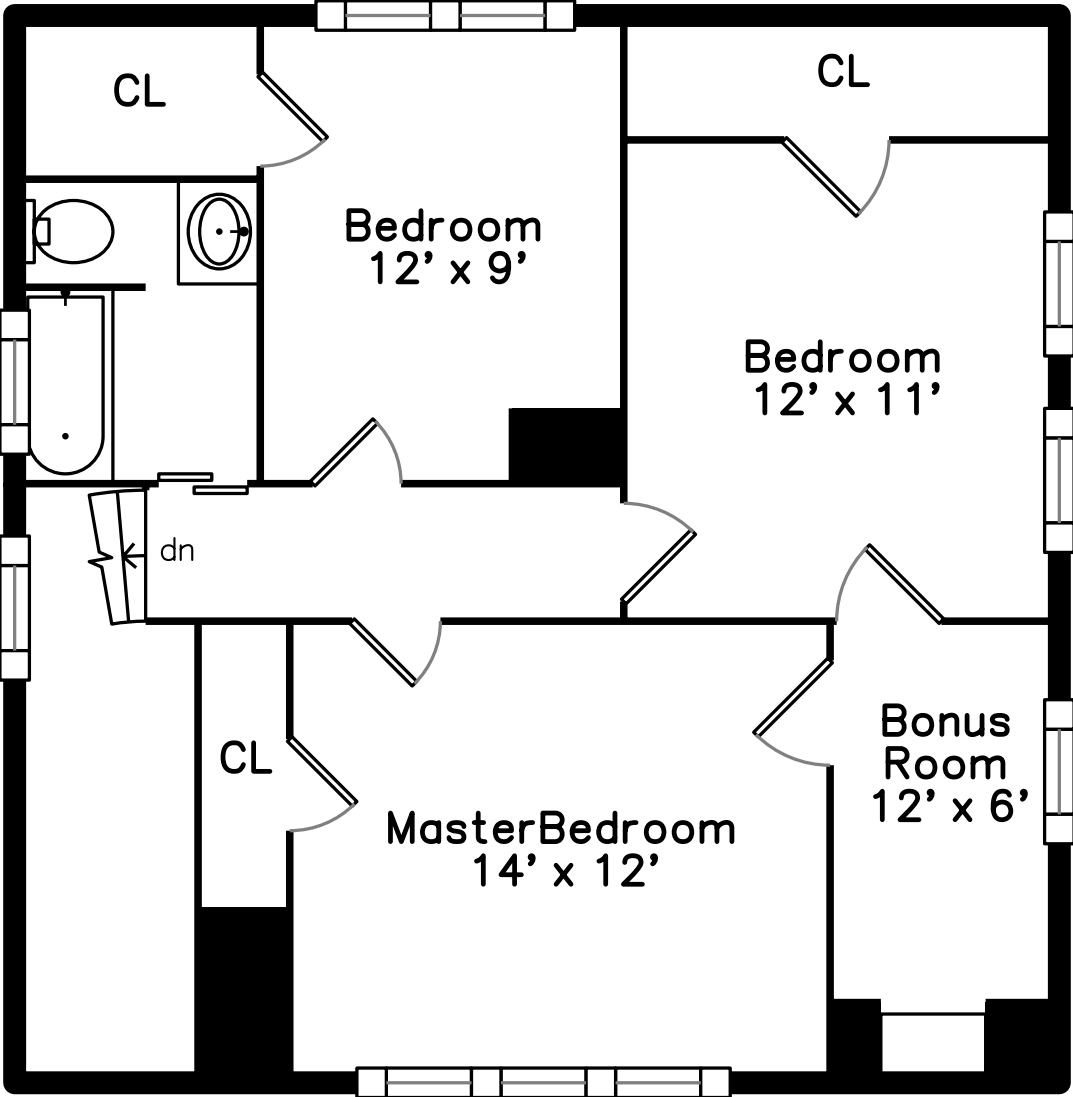

## Main

75 Fells Ave  
Medford, MA 02155

PicturePlan by  vis-home

Measurements may not be 100% accurate.  
Floor plans are provided for convenience only.  
Room sizes are not used to calculate area.

# Upper

# Main

Outside

Outside

Back

Back

Garage

Living Room

Living Room

Living Room

Living Room

Living Room

Dining Room

Dining Room

Dining Room

Dining Room

Kitchen