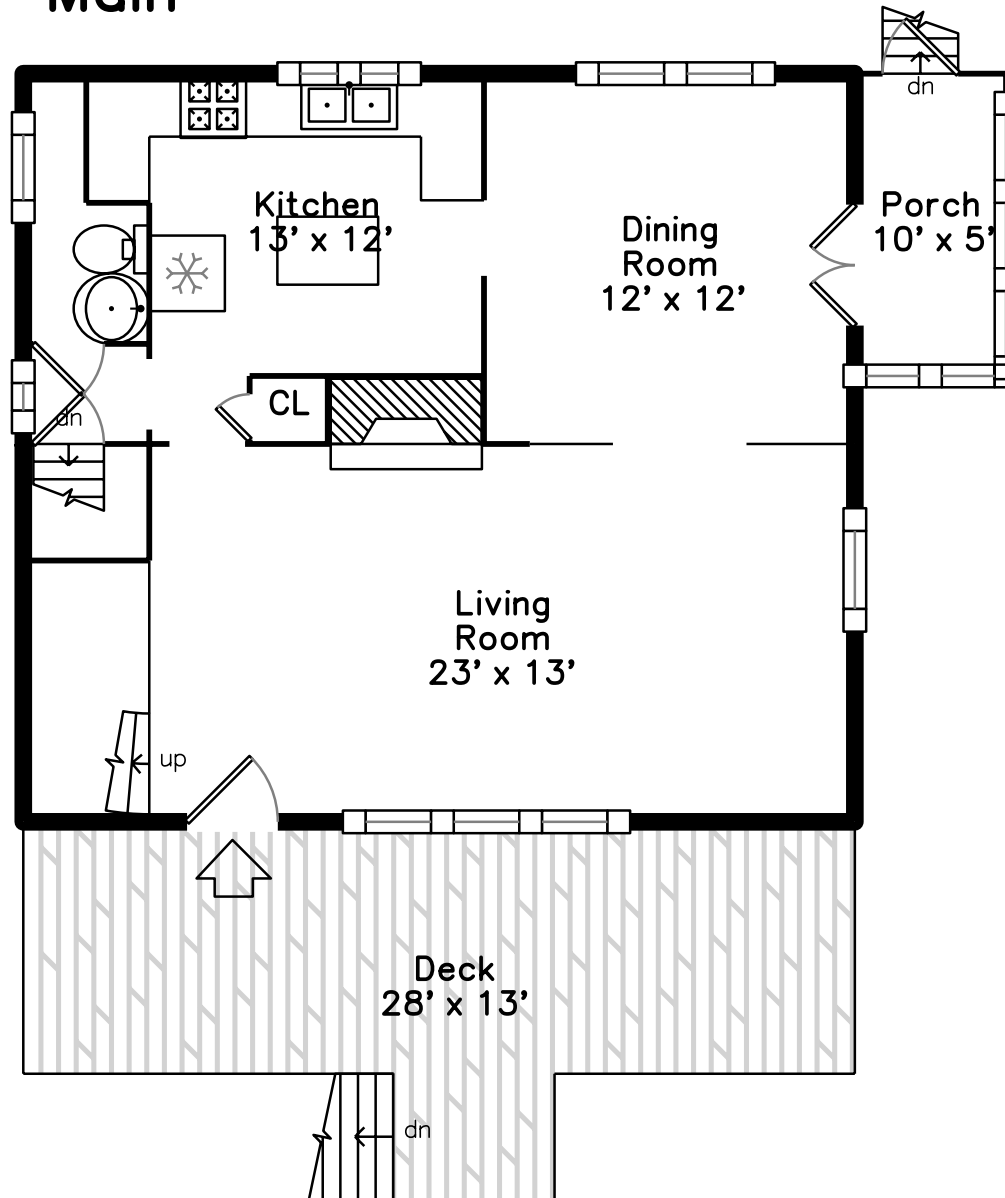

## Main

75 Fells Ave  
Medford, MA 02155

PicturePlan by  vis-home

Measurements may not be 100% accurate.  
Floor plans are provided for convenience only.  
Room sizes are not used to calculate area.

# Upper

# Main

Outside

Outside

Back

Back

Garage

Living Room

Living Room

Living Room

Living Room

Living Room

Dining Room

Dining Room

Dining Room

Dining Room

Kitchen