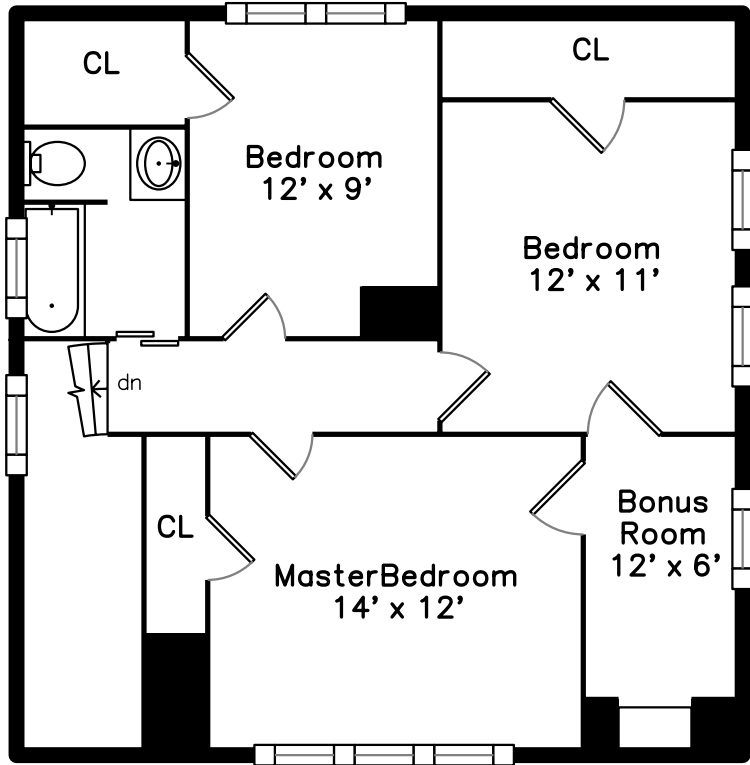

## Upper

## Main

75 Fells Ave  
Medford, MA 02155

PicturePlan by  vis-home

Measurements may not be 100% accurate.  
Floor plans are provided for convenience only.  
Room sizes are not used to calculate area.

# Upper

Living Room

Living Room

Living Room

Dining Room

Dining Room

Dining Room

Dining Room

Kitchen