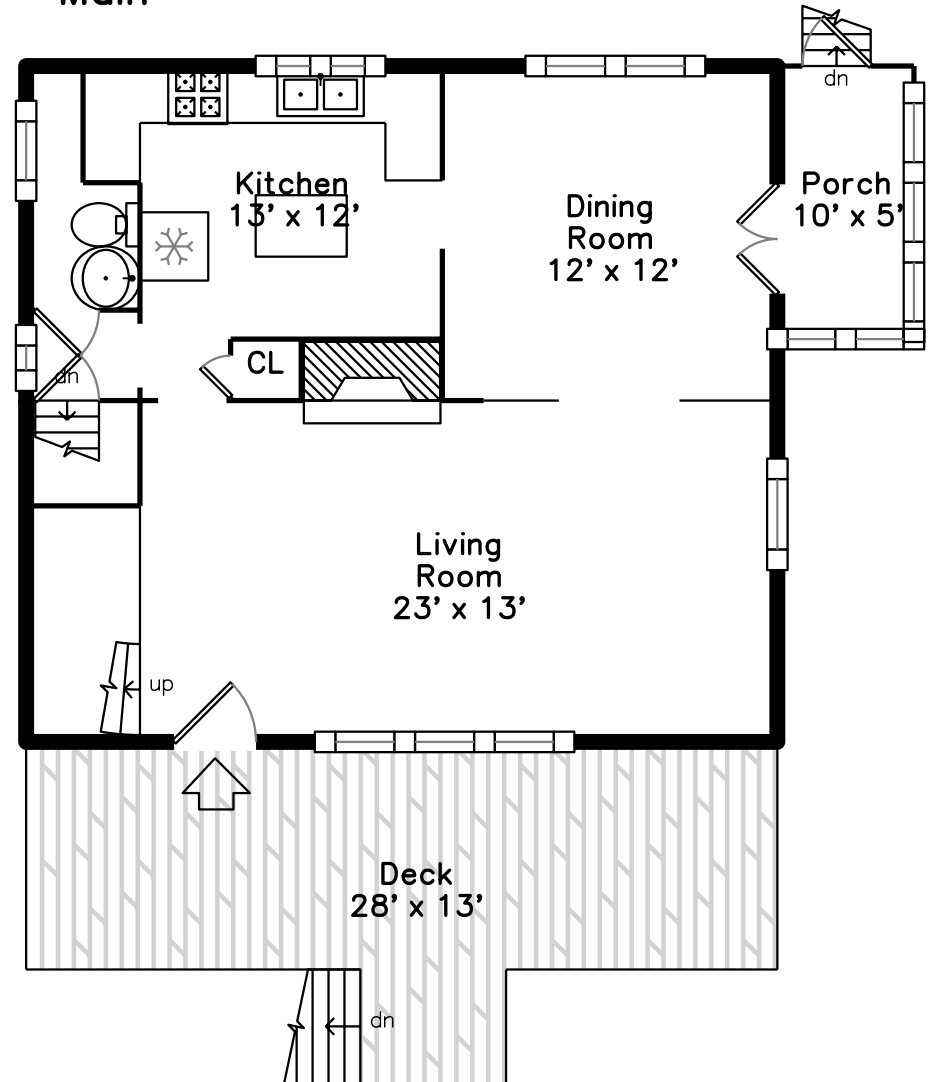

## Upper

## Main

75 Fells Ave  
Medford, MA 02155

PicturePlan by  vis-home

Measurements may not be 100% accurate.  
Floor plans are provided for convenience only.  
Room sizes are not used to calculate area.

# Upper

Living Room

Living Room

Living Room

Dining Room

Dining Room

Dining Room

Dining Room

Kitchen