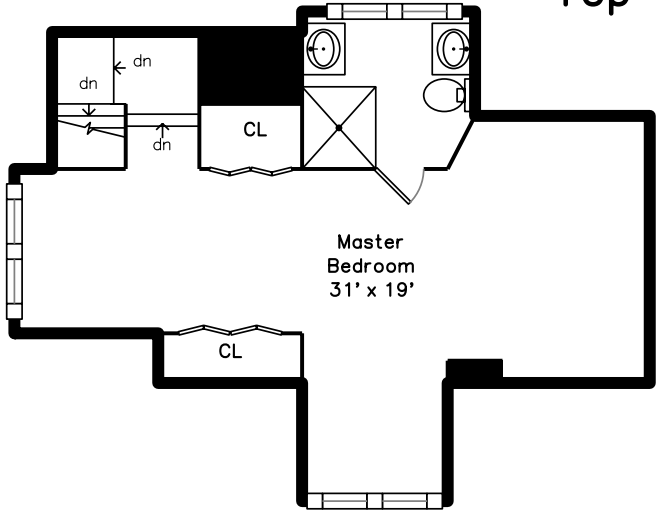

Top

Upper

Main

914 Chestnut St
 Newton, MA 02468

PicturePlan by vis-home

Measurements may not be 100% accurate.
 Floor plans are provided for convenience only.
 Room sizes are not used to calculate area.

Top

Backyard

Back

Living Room

Dining Room

Dining Room

Bedroom

Bedroom

Bedroom

Hall

Bedroom

Bedroom

Bathroom

Laundry

Main Bedroom

Main Bedroom

Main Bedroom

Main Bathroom