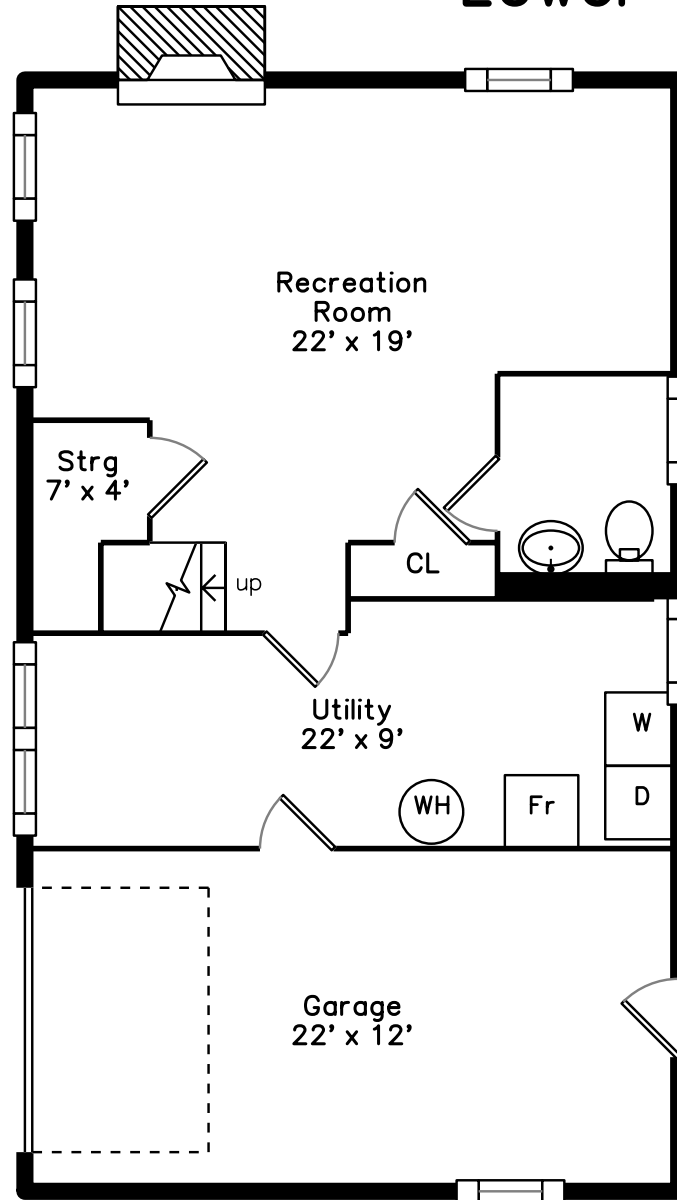

Main

Lower

26 Shawsheen Rd
Billerica, MA 01821

PicturePlan by  vis-home
Measurements may not be 100% accurate.
Floor plans are provided for convenience only.
Room sizes are not used to calculate area.

Main

Lower

Outside

Backyard

Backyard

Backyard

Living Room

Living Room

Living Room

Kitchen

Kitchen

Kitchen

Kitchen

Bedroom

Bedroom

Bedroom

Bedroom

Bathroom

Recreation Room

Recreation Room

Powder Room