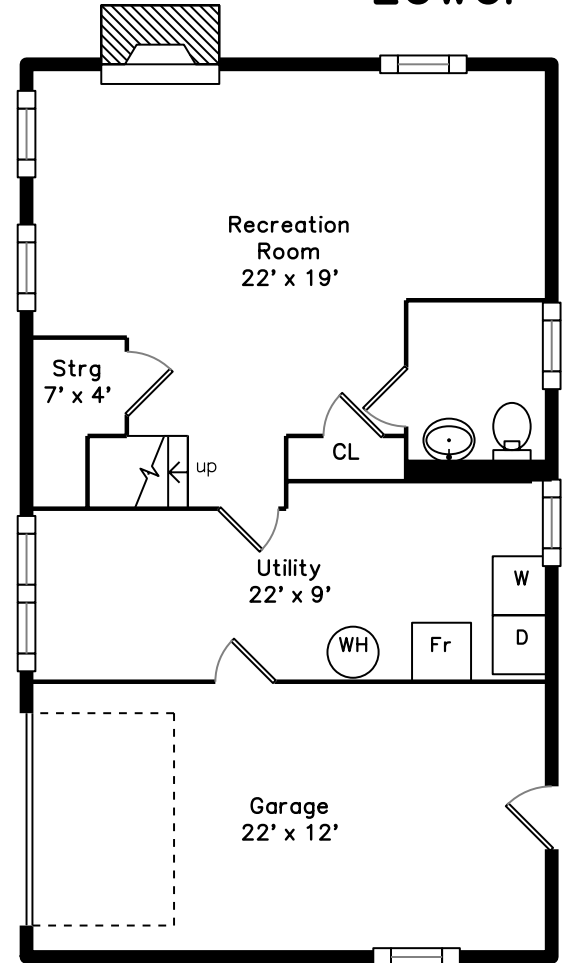

Main

Lower

26 Shawsheen Rd
Billerica, MA 01821

PicturePlan by  vis-home
Measurements may not be 100% accurate.
Floor plans are provided for convenience only.
Room sizes are not used to calculate area.

Main

Lower

Outside

Backyard

Backyard

Backyard

Living Room

Living Room

Living Room

Kitchen

Kitchen

Kitchen

Kitchen

Bedroom

Bedroom

Bedroom

Bedroom

Bathroom

Recreation Room

Recreation Room

Powder Room