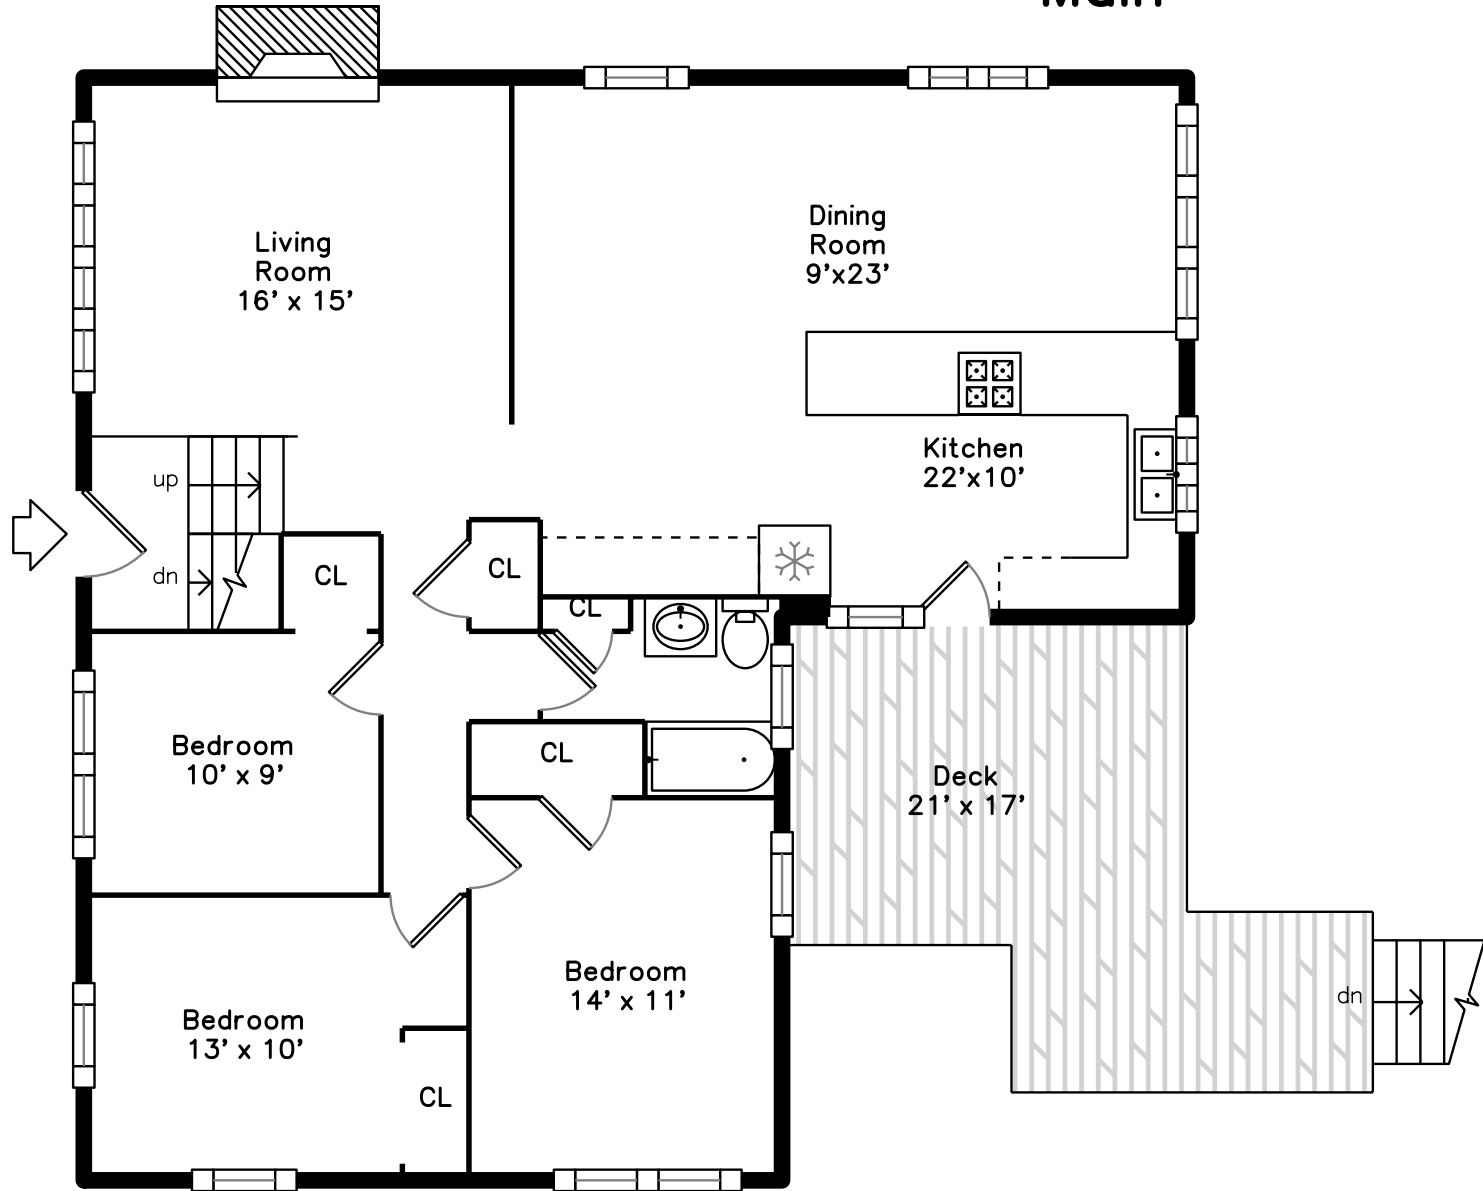

Main

Lower

26 Shawsheen Rd
Billerica, MA 01821

PicturePlan by  vis-home
Measurements may not be 100% accurate.
Floor plans are provided for convenience only.
Room sizes are not used to calculate area.

Main

Lower

Outside

Backyard

Backyard

Backyard

Living Room

Living Room

Living Room

Kitchen

Kitchen

Kitchen

Kitchen

Bedroom

Bedroom

Bedroom

Bedroom

Bathroom

Recreation Room

Recreation Room

Powder Room