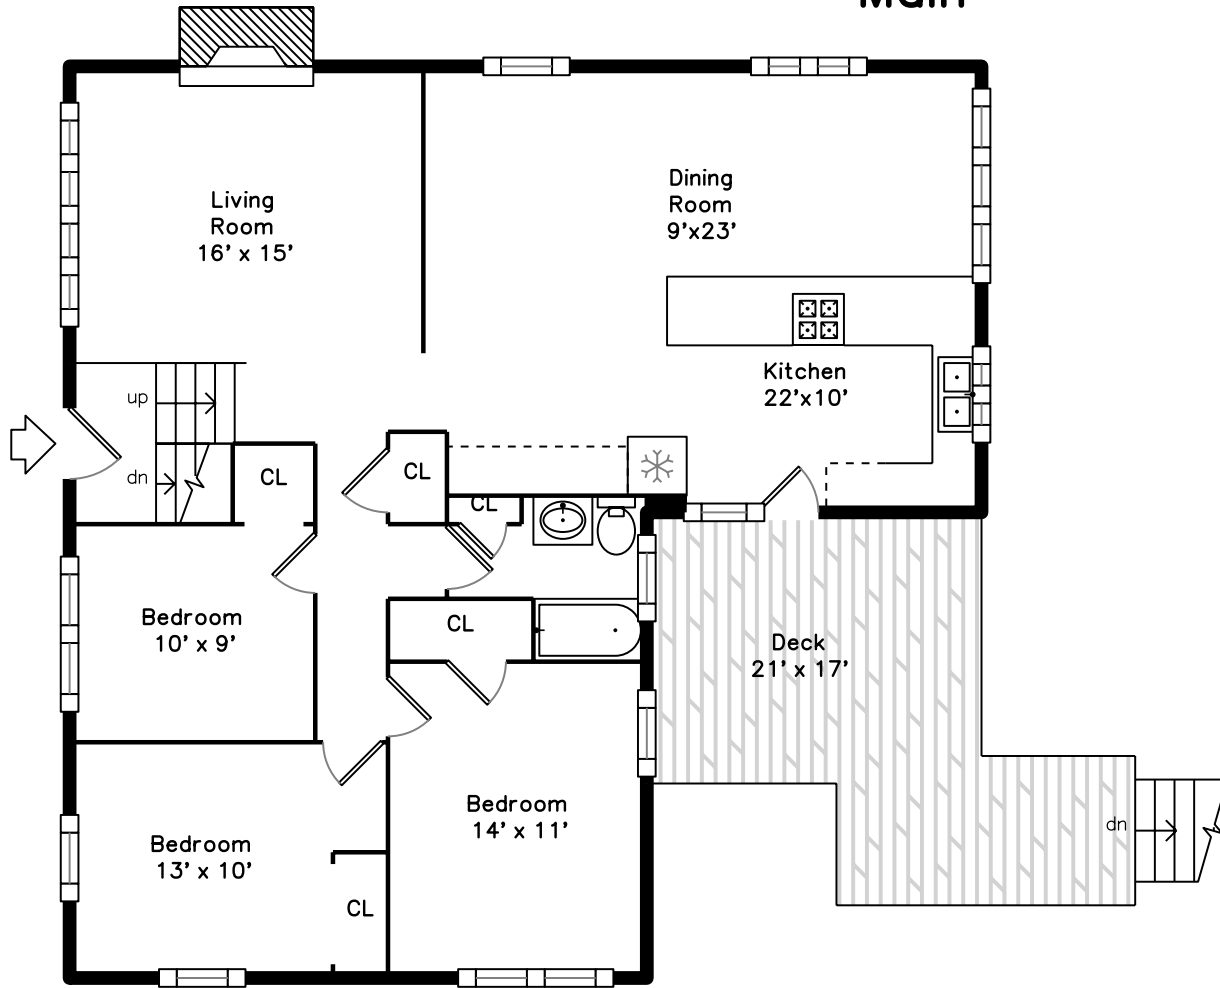

Main

Lower

26 Shawsheen Rd
Billerica, MA 01821

PicturePlan by  vis-home
Measurements may not be 100% accurate.
Floor plans are provided for convenience only.
Room sizes are not used to calculate area.

Main

Lower

Outside

Backyard

Backyard

Backyard

Living Room

Living Room

Living Room

Kitchen

Kitchen

Kitchen

Kitchen

Bedroom

Bedroom

Bedroom

Bedroom

Bathroom

Recreation Room

Recreation Room

Powder Room