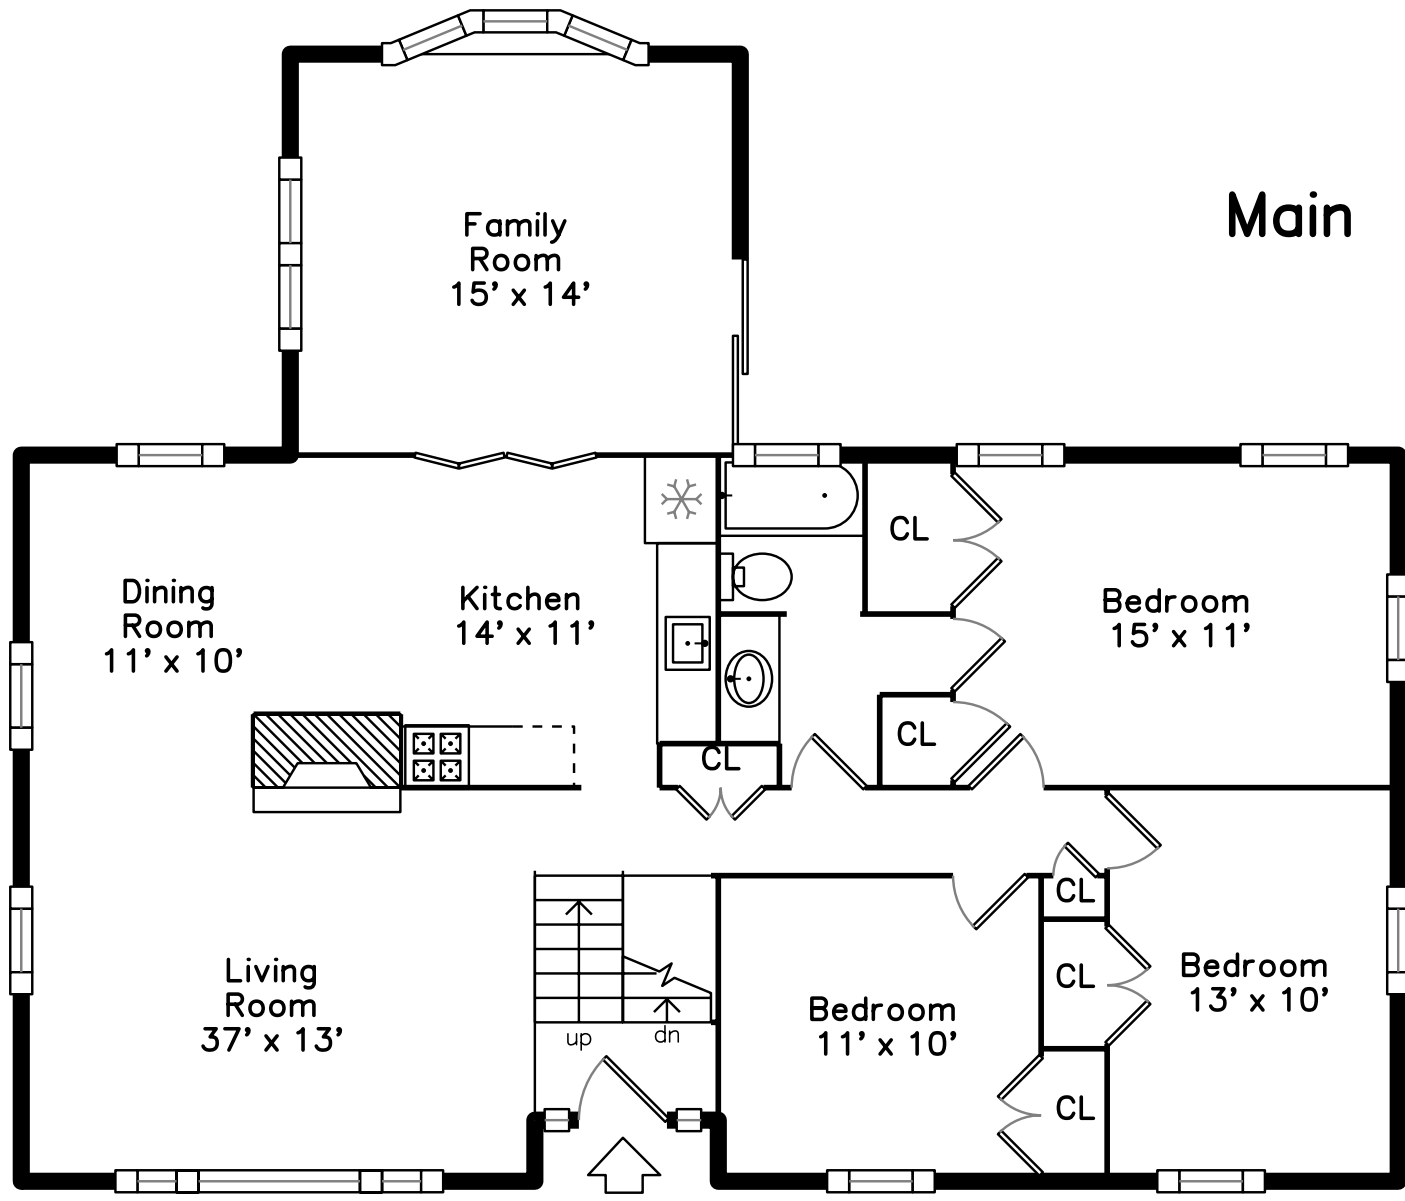

133 Goodman's Hill Rd
Sudbury, MA 01776

PicturePlan by  **visions**
Measurements may not be 100% accurate.
 Floor plans are provided for convenience only.
 Room sizes are not used to calculate area.

Lower

Outside

Outside

Outside

Outside

Back

Back

Living Room

Living Room

Living Room

Dining Room

Dining Room

Dining Room

Kitchen

Family Room

Family Room

Bedroom

Bedroom

Bedroom

Bathroom

Recreation Room

Recreation Room

Recreation Room

Recreation Room

Powder