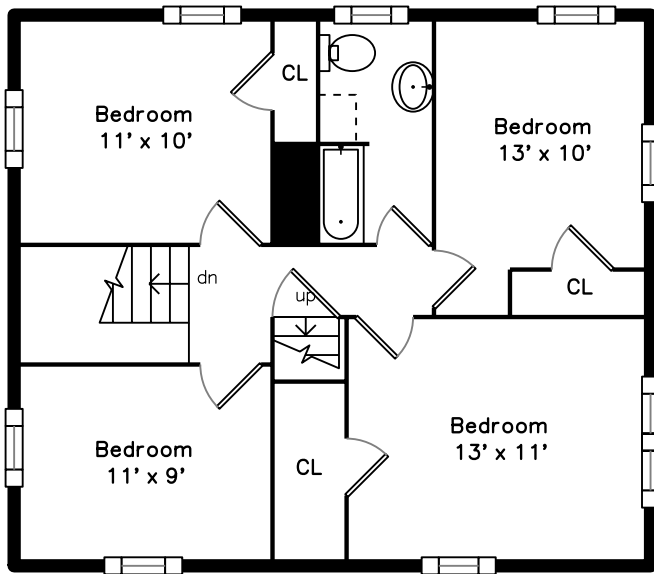

Upper

Main

258 Manning St  
Needham, MA 02492

PicturePlan by  vis-home

Measurements may not be 100% accurate.  
Floor plans are provided for convenience only.  
Room sizes are not used to calculate area.

# Upper

Foyer

Foyer

Living Room

Living Room

Living Room

Living Room

Dining Room

Dining Room

Master Bedroom

Master Bathroom

Laundry

Office

Office

Bedroom

Bedroom

Bedroom