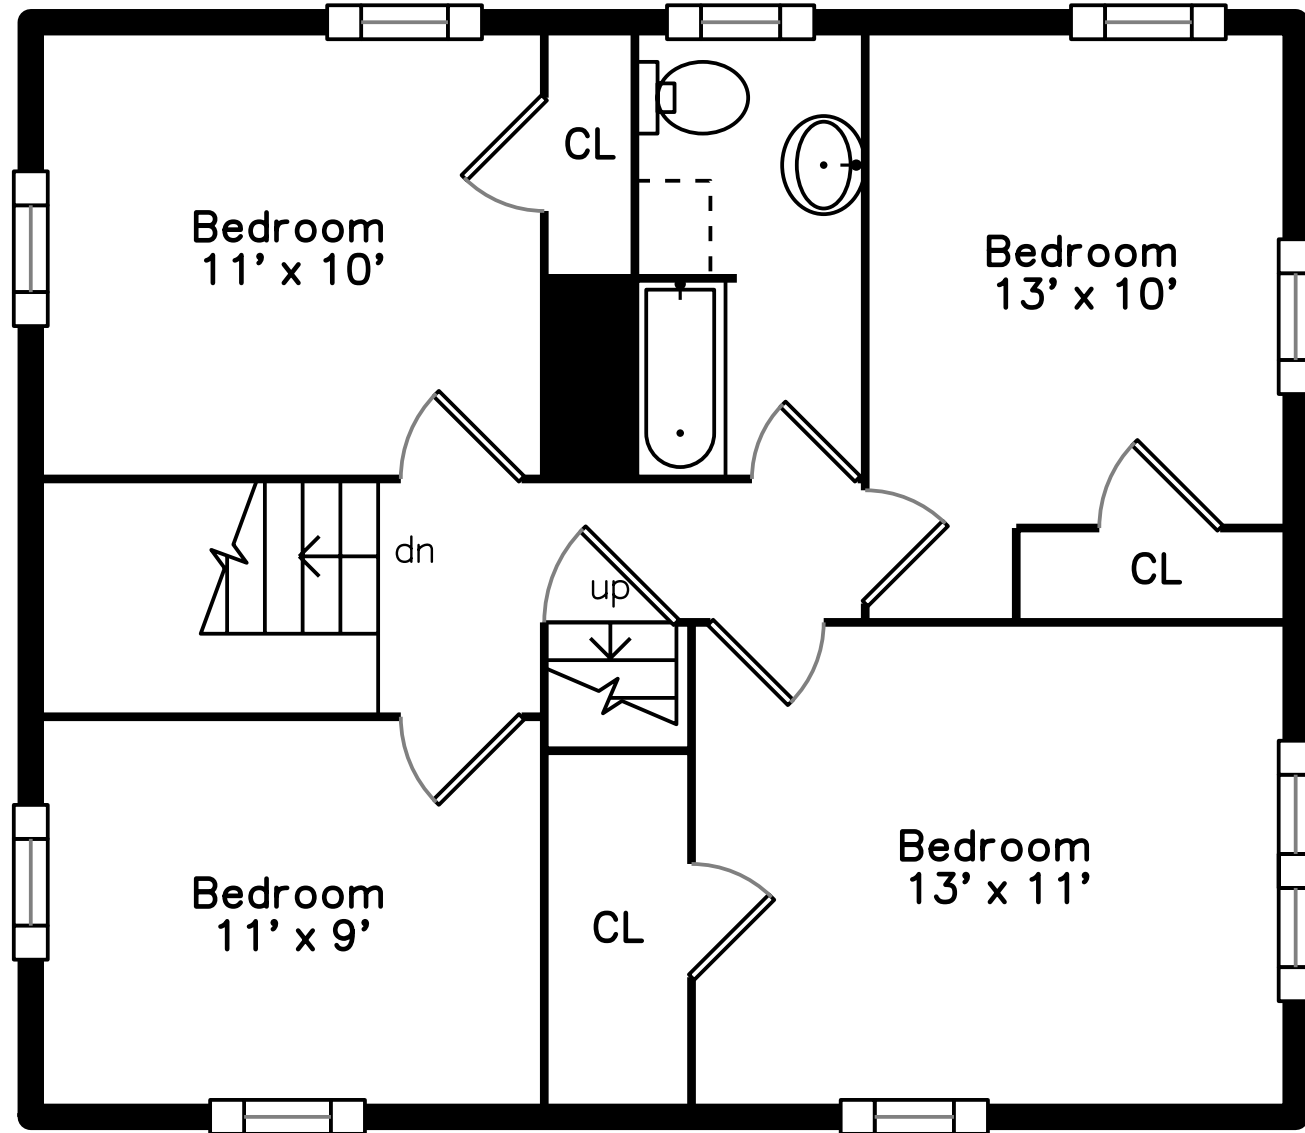

Upper

Main

258 Manning St  
Needham, MA 02492

PicturePlan by  vis-home

Measurements may not be 100% accurate.  
Floor plans are provided for convenience only.  
Room sizes are not used to calculate area.

# Upper

Foyer

Foyer

Living Room

Living Room

Living Room

Living Room

Dining Room

Dining Room

Master Bedroom

Master Bathroom

Laundry

Office

Office

Bedroom

Bedroom

Bedroom