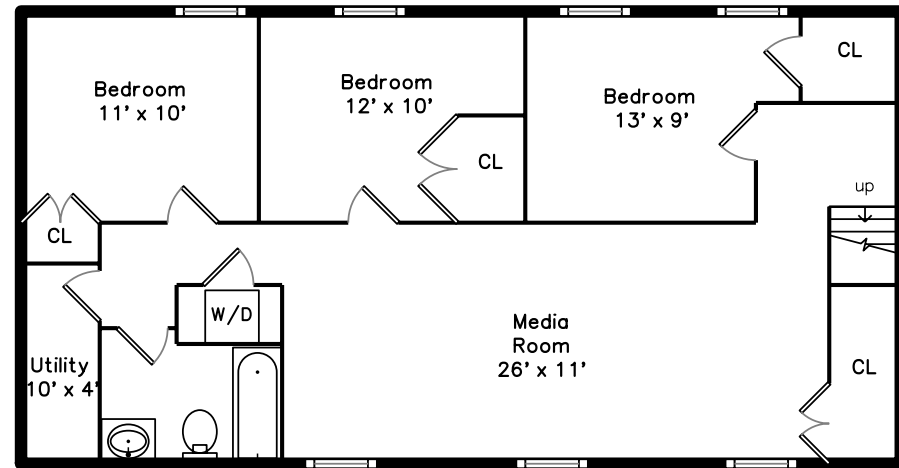

### Main

### Basement

39 Standish Street  
Cambridge, MA 02138

PicturePlan by  vis-home

Measurements may not be 100% accurate.  
Floor plans are provided for convenience only.  
Room sizes are not used to calculate area.

Living Room

Living Room

Dining Room

Dining Room

Kitchen

Kitchen

Kitchen

Master Bedroom

Master Bedroom

Master Bathroom

05Bath

Media Room

Media Room

Media Room

Bedroom

Bedroom