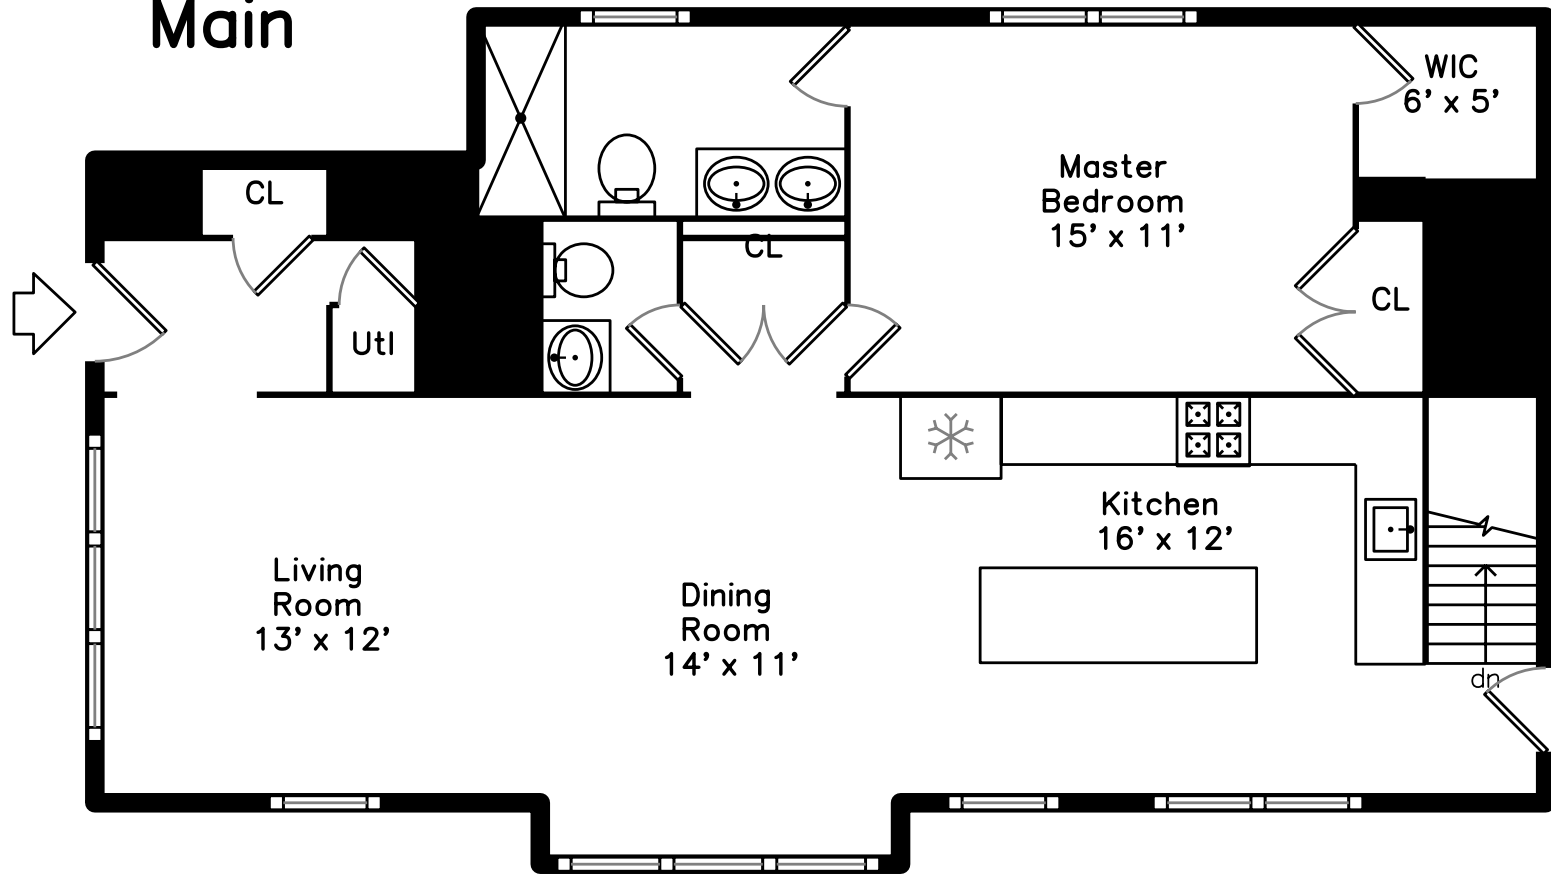

### Basement

39 Standish Street  
Cambridge, MA 02138

PicturePlan by  vis-home

Measurements may not be 100% accurate.  
Floor plans are provided for convenience only.  
Room sizes are not used to calculate area.

# Main

# Basement

Outside

Outside

Outside

Outside

Outside

Outside

Living Room

Living Room

Living Room

Dining Room

Dining Room

Kitchen

Kitchen

Kitchen

Master Bedroom