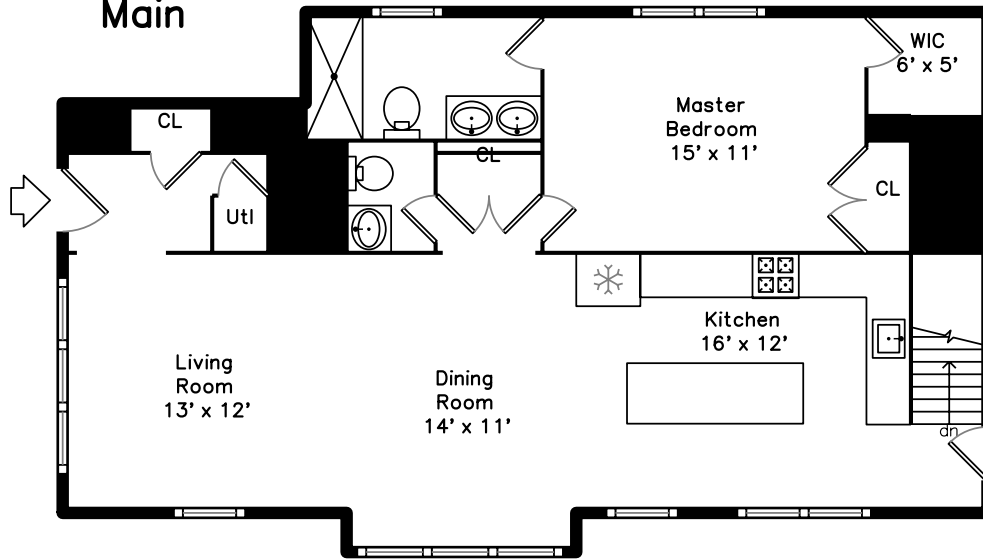

### Main

### Basement

39 Standish Street  
Cambridge, MA 02138

PicturePlan by  vis-home

Measurements may not be 100% accurate.  
Floor plans are provided for convenience only.  
Room sizes are not used to calculate area.

Living Room

Living Room

Dining Room

Dining Room

Kitchen

Kitchen

Kitchen

Master Bedroom

Master Bedroom

Master Bathroom

05Bath

Media Room

Media Room

Media Room

Bedroom

Bedroom