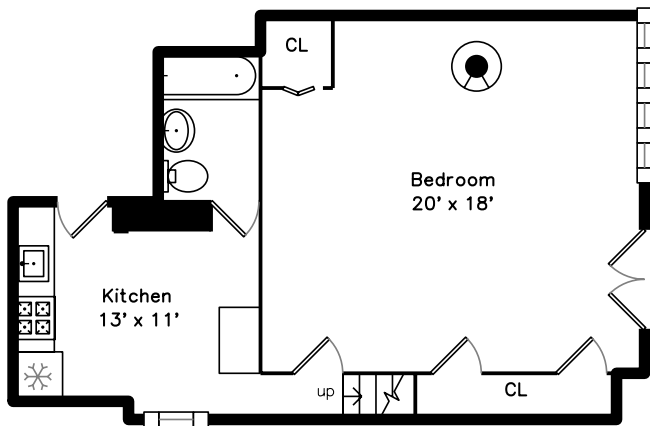

Upper

Main

Lower

109 Westchester Rd
Boston, MA 02130

PicturePlan by  vis-home
Measurements may not be 100% accurate.
Floor plans are provided for convenience only.
Room sizes are not used to calculate area.

Upper

Main

Lower

Outside

Outside

Outside

Backyard

Backyard

Backyard

Living Room

Living Room

Dining Room

Dining Room

Kitchen

Kitchen

Sunroom

Deck

Hall

Bedroom

Bedroom

Bedroom

Bedroom

Bedroom

Bedroom