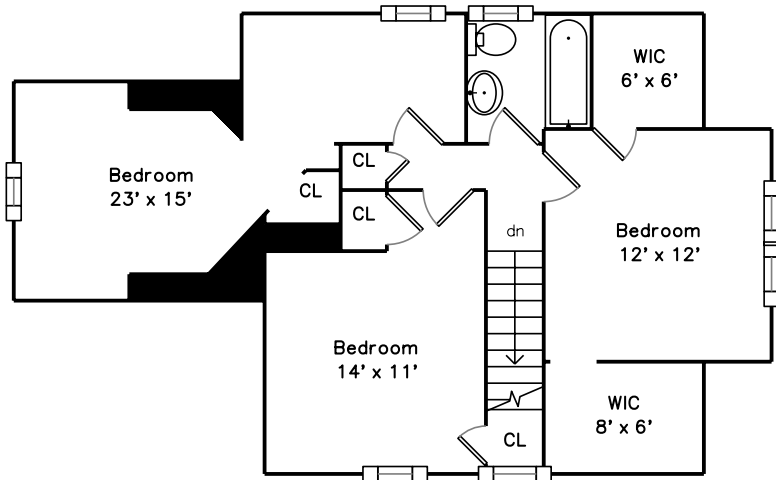

Upper

Main

Lower

109 Westchester Rd
Boston, MA 02130

PicturePlan by  vis-home
Measurements may not be 100% accurate.
Floor plans are provided for convenience only.
Room sizes are not used to calculate area.

Upper

Main

Lower

Outside

Outside

Outside

Backyard

Backyard

Backyard

Living Room

Living Room

Dining Room

Dining Room

Kitchen

Kitchen

Sunroom

Deck

Hall

Bedroom

Bedroom

Bedroom

Bedroom

Bedroom

Bedroom