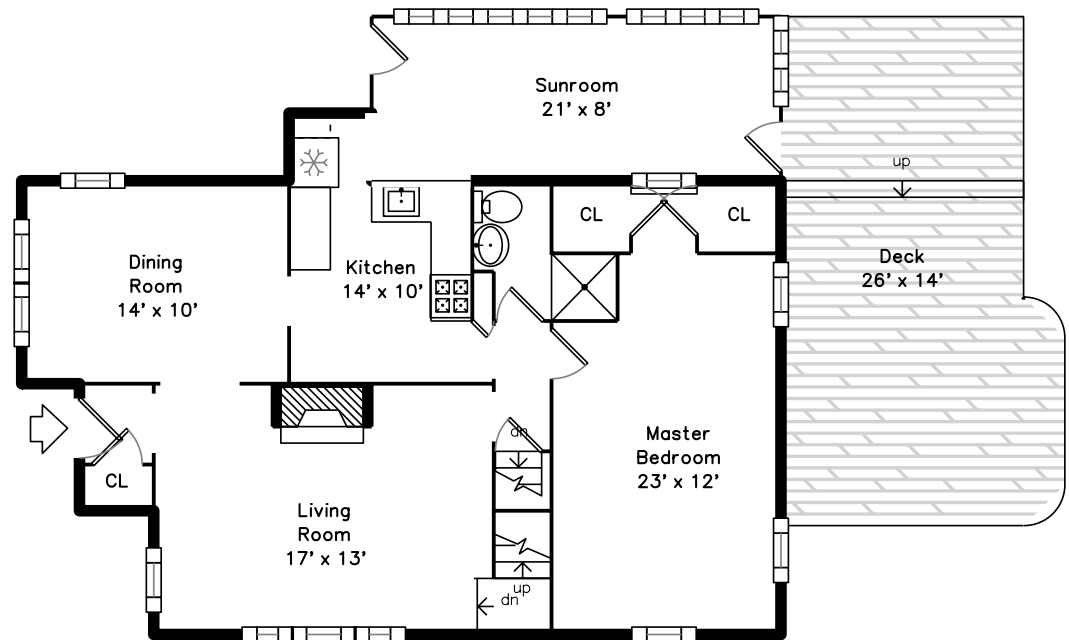

Upper

Main

Lower

109 Westchester Rd
Boston, MA 02130

PicturePlan by  vis-home
Measurements may not be 100% accurate.
Floor plans are provided for convenience only.
Room sizes are not used to calculate area.

Backyard

Living Room

Living Room

Dining Room

Dining Room

Kitchen

Kitchen

Sunroom

Sunroom

Sunroom

Master Bedroom

Master Bedroom

Master Bedroom

Bathroom

Bathroom

Deck

Deck

Hall

Bedroom

Bedroom

Bedroom

Bedroom

Bedroom

Bedroom