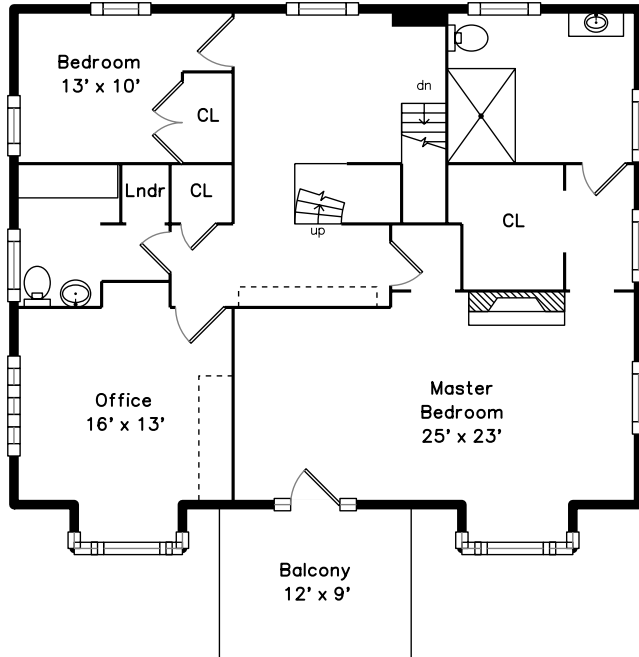

Top

Upper

Main

131 Saint Rose St
Boston, MA 02130

PicturePlan by  vis-home

Measurements may not be 100% accurate.
Floor plans are provided for convenience only.
Room sizes are not used to calculate area.

Top

Living Dining

Living Dining

Hall

Kitchen

Kitchen

Kitchen

Kitchen

Bonus Room

Bonus Room

Bathroom

Porch

Landing

Main Bedroom

Main Bedroom

Main Bedroom

Main Bedroom

Main Bedroom

Office

Office

Bedroom

Main Bathroom

Main Bathroom

Bathroom

Bathroom