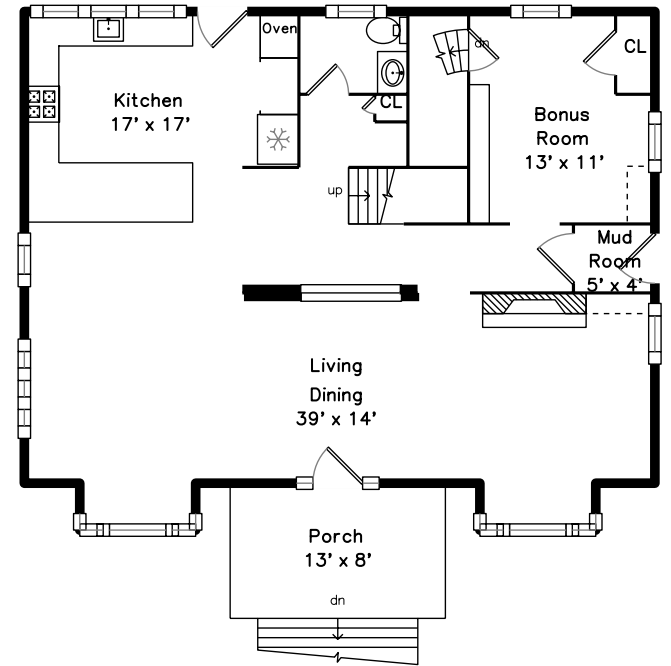

Top

Upper

Main

131 Saint Rose St
Boston, MA 02130

PicturePlan by  vis-home

Measurements may not be 100% accurate.
Floor plans are provided for convenience only.
Room sizes are not used to calculate area.

Top

Living Dining

Living Dining

Hall

Kitchen

Kitchen

Kitchen

Kitchen

Bonus Room

Bonus Room

Bathroom

Porch

Landing

Main Bedroom

Main Bedroom

Main Bedroom

Main Bedroom

Main Bedroom

Office

Office

Bedroom

Main Bathroom

Main Bathroom

Bathroom

Bathroom