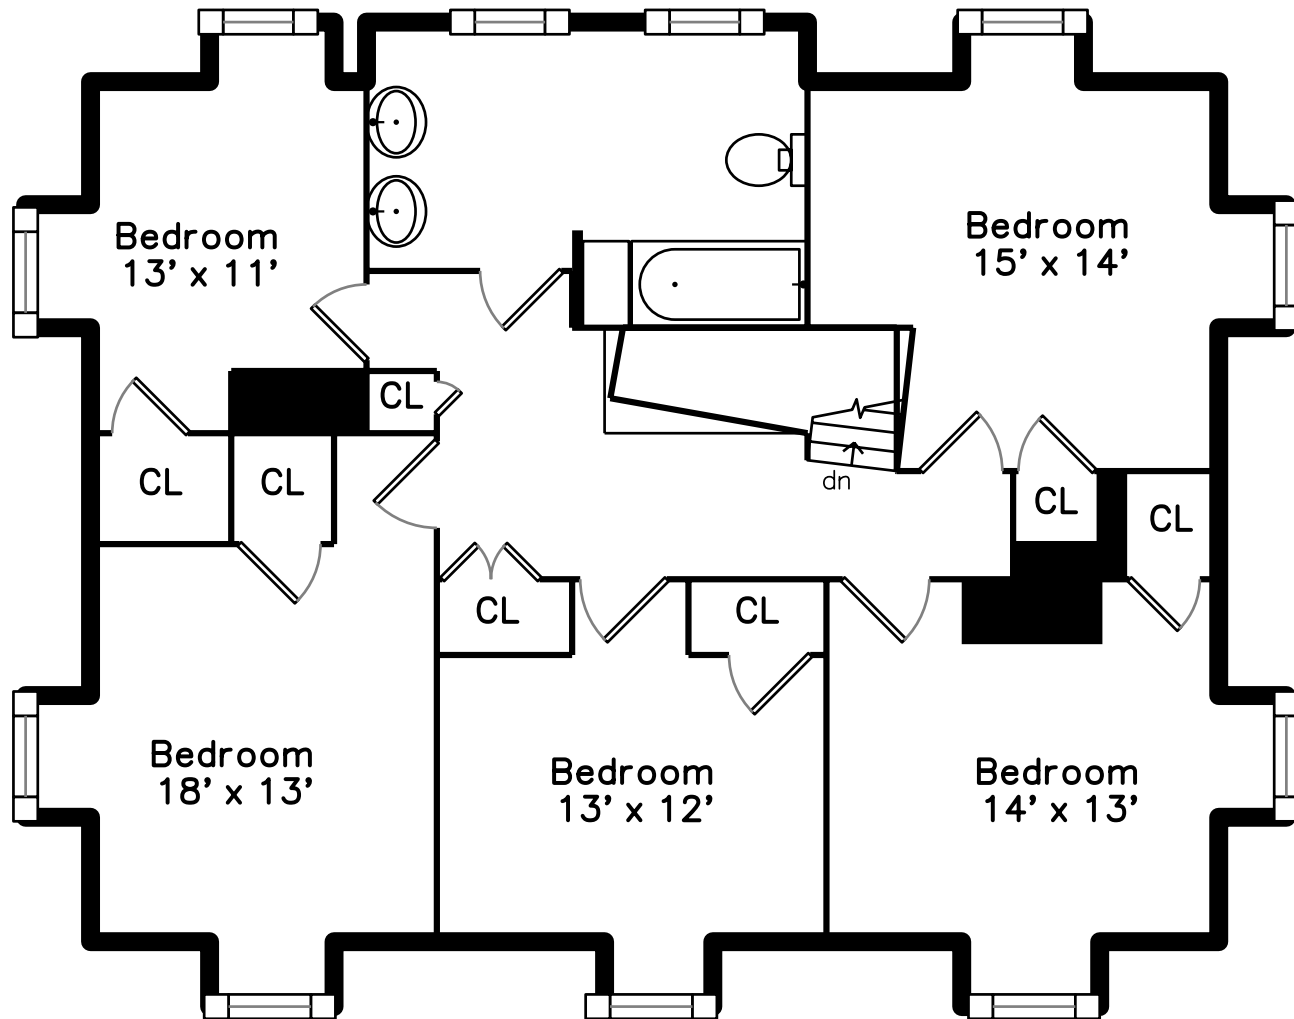

Top

Upper

Main

131 Saint Rose St
Boston, MA 02130

PicturePlan by  vis-home

Measurements may not be 100% accurate.
Floor plans are provided for convenience only.
Room sizes are not used to calculate area.

Top

Living Dining

Living Dining

Hall

Kitchen

Kitchen

Kitchen

Kitchen

Bonus Room

Bonus Room

Bathroom

Porch

Landing

Main Bedroom

Main Bedroom

Main Bedroom

Main Bedroom

Main Bedroom

Office

Office

Bedroom

Main Bathroom

Main Bathroom

Bathroom

Bathroom