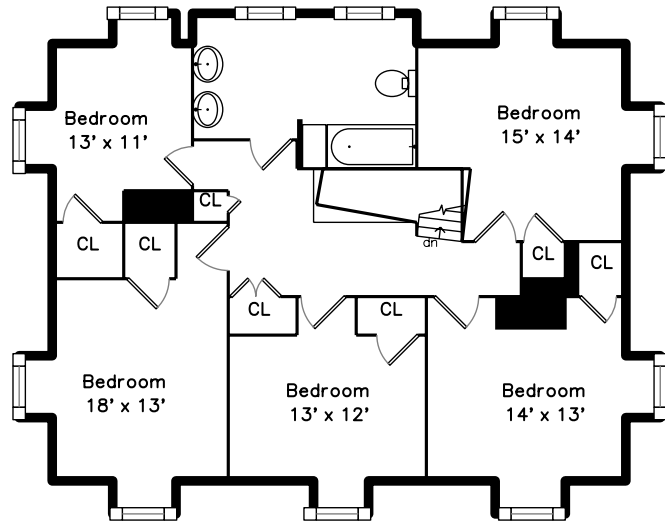

Top

Upper

Main

131 Saint Rose St
Boston, MA 02130

PicturePlan by  vis-home

Measurements may not be 100% accurate.
Floor plans are provided for convenience only.
Room sizes are not used to calculate area.

Top

Living Dining

Living Dining

Hall

Kitchen

Kitchen

Kitchen

Kitchen

Bonus Room

Bonus Room

Bathroom

Porch

Landing

Main Bedroom

Main Bedroom

Main Bedroom

Main Bedroom

Main Bedroom

Office

Office

Bedroom

Main Bathroom

Main Bathroom

Bathroom

Bathroom