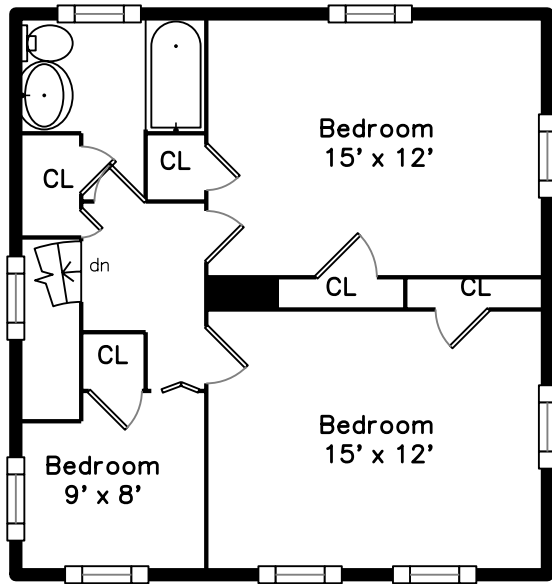

## Upper

## Basement

159 Payson Rd  
Brookline, MA 02467

PicturePlan by  vis-home

Measurements may not be 100% accurate.  
Floor plans are provided for convenience only.  
Room sizes are not used to calculate area.

Living Room

Dining Room

Dining Room

Kitchen

Kitchen

Den

Bedroom

Master Bedroom

Bedroom

Bathroom