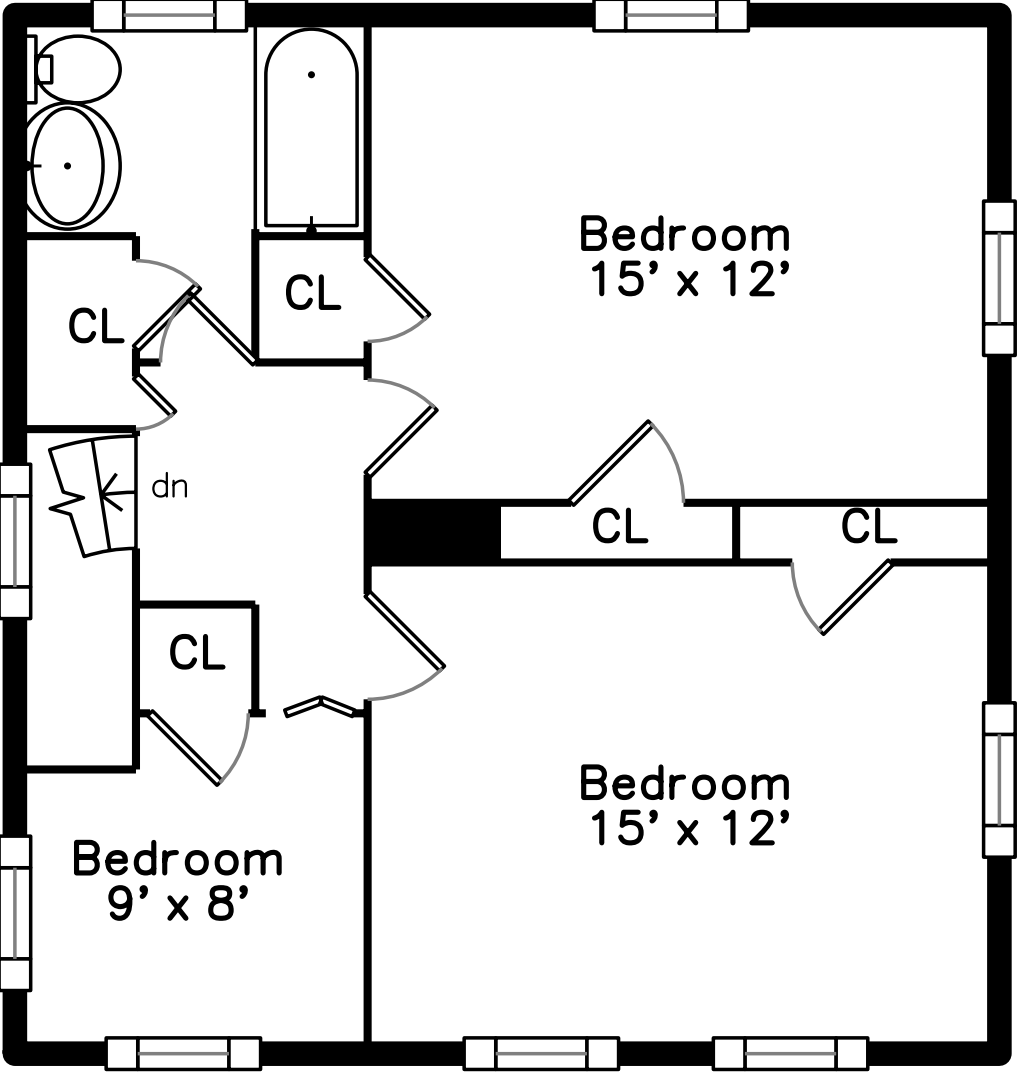

## Basement

159 Payson Rd  
Brookline, MA 02467

PicturePlan by  vis-home

Measurements may not be 100% accurate.  
Floor plans are provided for convenience only.  
Room sizes are not used to calculate area.

# Upper

Living Room

Dining Room

Dining Room

Kitchen

Kitchen

Den

Bedroom

Master Bedroom

Bedroom

Bathroom