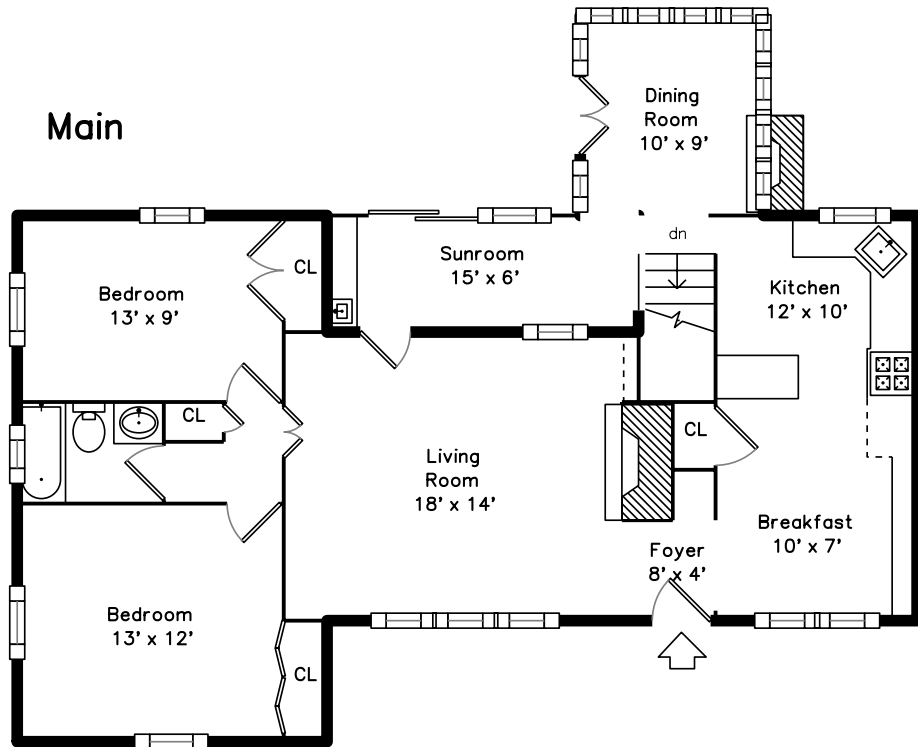

## Main

## Lower

79 Edgewater Drive  
Waltham, MA 02453

PicturePlan by  vis-home

Measurements may not be 100% accurate.

Floor plans are provided for convenience only.

Room sizes are not used to calculate area.

Living Room

Living Room

Living Room

Living Room

Dining Room

Dining Room

Dining Room

Kitchen

Kitchen

Kitchen

Breakfast

Breakfast

Breakfast

Breakfast

Bedroom

Bedroom