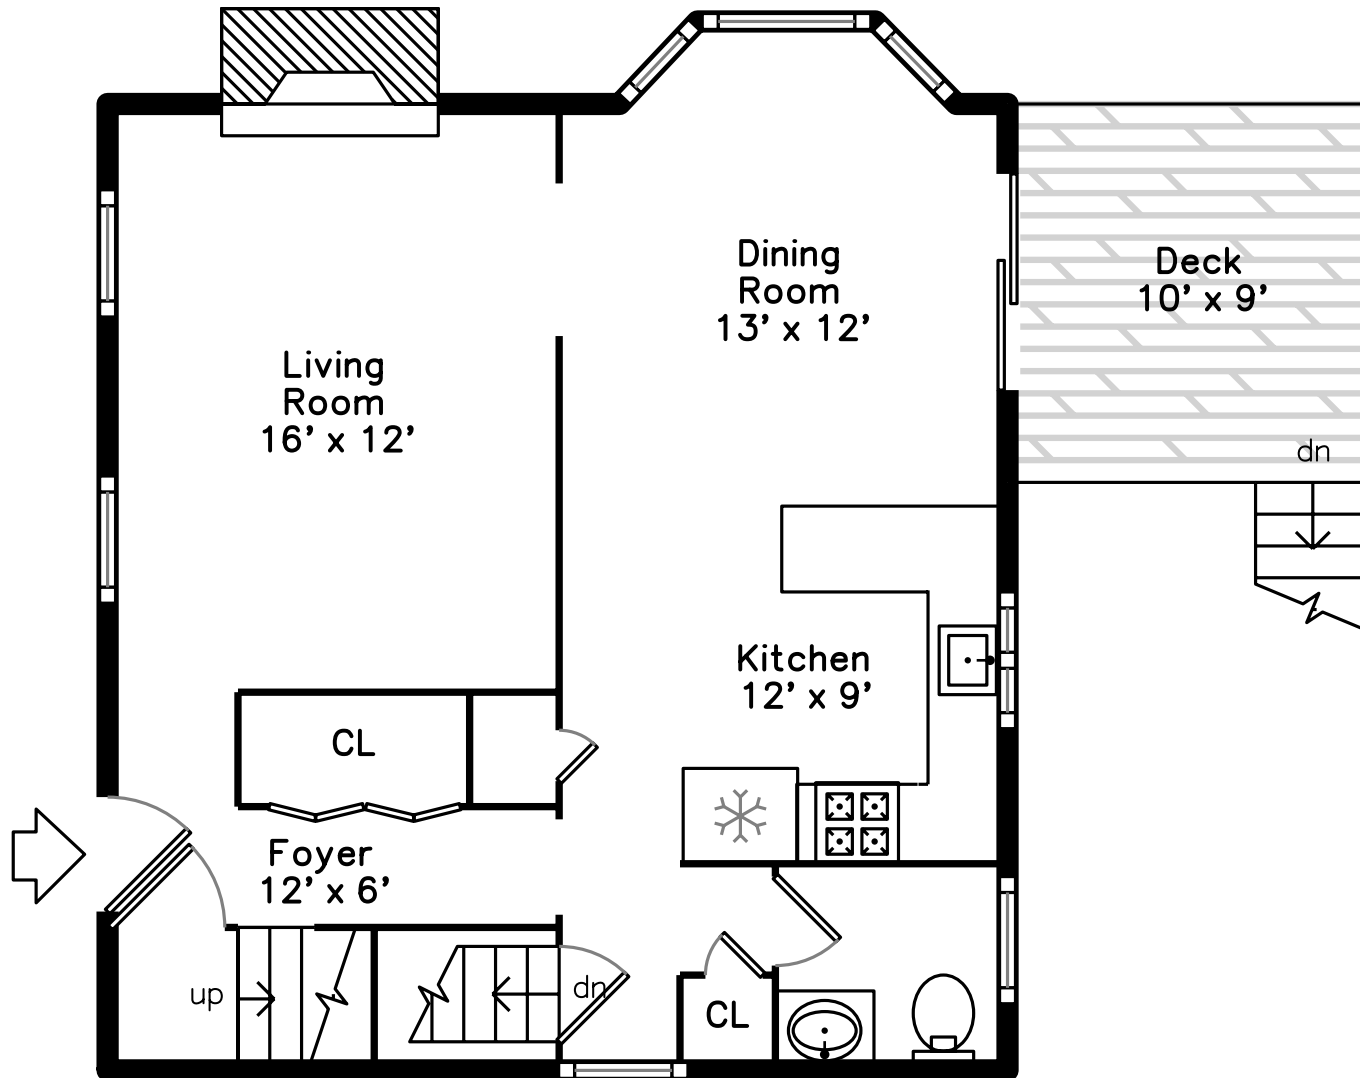

Upper

Main

279 Cordaville Road
Southborough, MA 01772

PicturePlan by  vis-home
Measurements may not be 100% accurate.
Floor plans are provided for convenience only.
Room sizes are not used to calculate area.

Upper

Main

Living Room

Living Room

Dining Room

Dining Room

Kitchen

Kitchen

Kitchen

Kitchen

Bathroom

Bedroom

Bedroom

Bedroom

Bedroom

Bedroom

Bedroom

Bathroom

Bathroom

Storage

Storage