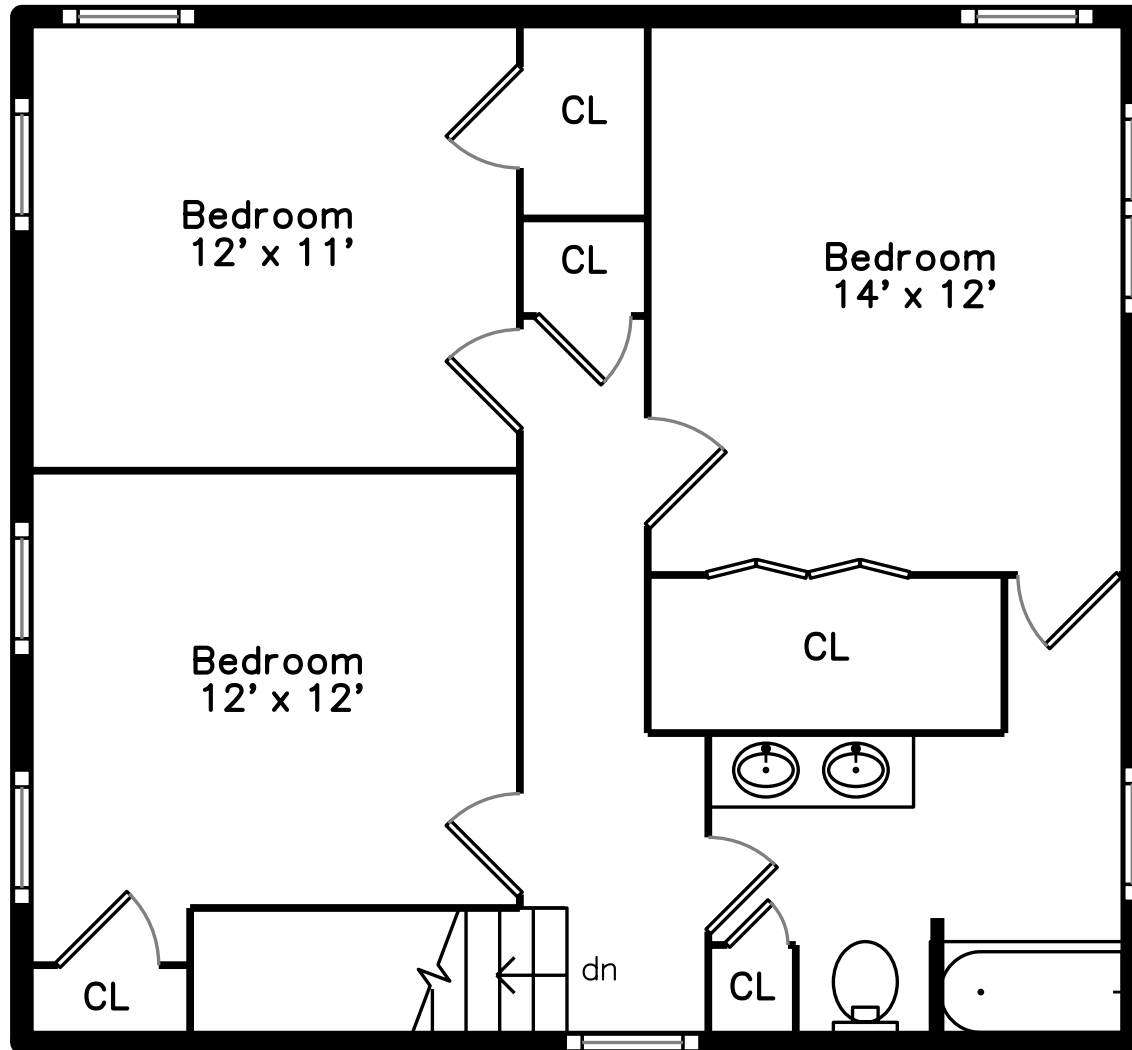

Upper

Main

279 Cordaville Road
Southborough, MA 01772

PicturePlan by  vis-home
Measurements may not be 100% accurate.
Floor plans are provided for convenience only.
Room sizes are not used to calculate area.

Upper

Main

Living Room

Living Room

Dining Room

Dining Room

Kitchen

Kitchen

Kitchen

Kitchen

Bathroom

Bedroom

Bedroom

Bedroom

Bedroom

Bedroom

Bedroom

Bathroom

Bathroom

Storage

Storage