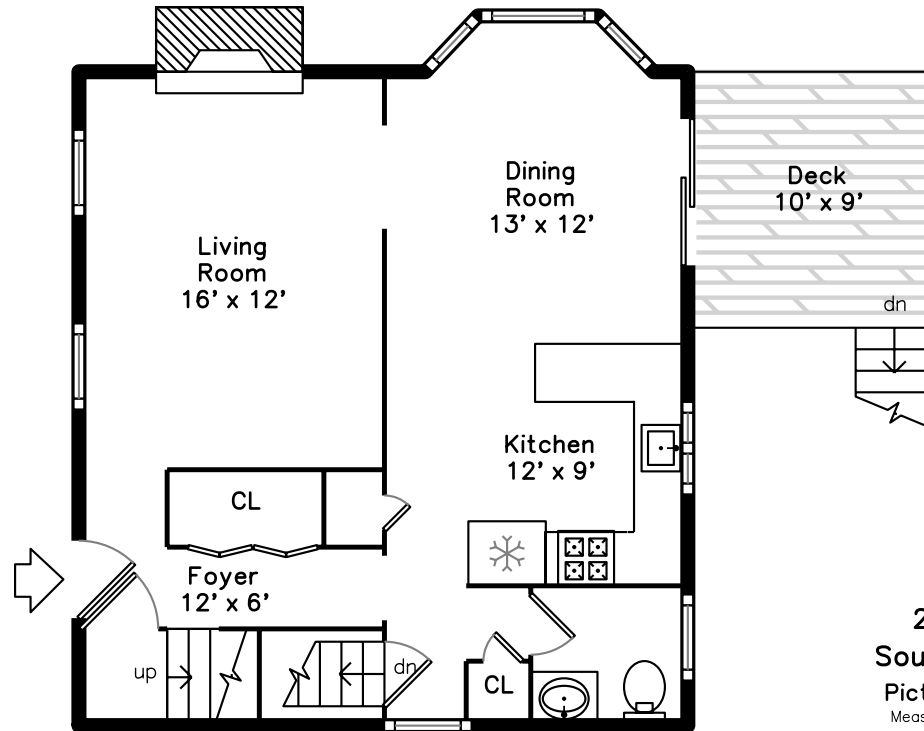

Upper

Main

279 Cordaville Road
Southborough, MA 01772

PicturePlan by  vis-home
Measurements may not be 100% accurate.
Floor plans are provided for convenience only.
Room sizes are not used to calculate area.

Upper

Main

Living Room

Living Room

Dining Room

Dining Room

Kitchen

Kitchen

Kitchen

Kitchen

Bathroom

Bedroom

Bedroom

Bedroom

Bedroom

Bedroom

Bedroom

Bathroom

Bathroom

Storage

Storage