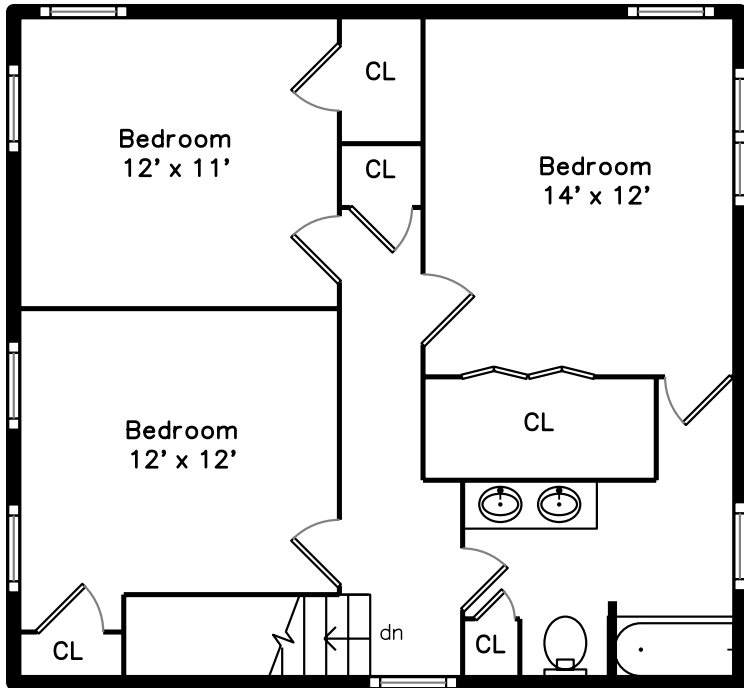

Upper

Main

279 Cordaville Road
Southborough, MA 01772

PicturePlan by  vis-home
Measurements may not be 100% accurate.
Floor plans are provided for convenience only.
Room sizes are not used to calculate area.

Upper

Main

Living Room

Living Room

Dining Room

Dining Room

Kitchen

Kitchen

Kitchen

Kitchen

Bathroom

Bedroom

Bedroom

Bedroom

Bedroom

Bedroom

Bedroom

Bathroom

Bathroom

Storage

Storage