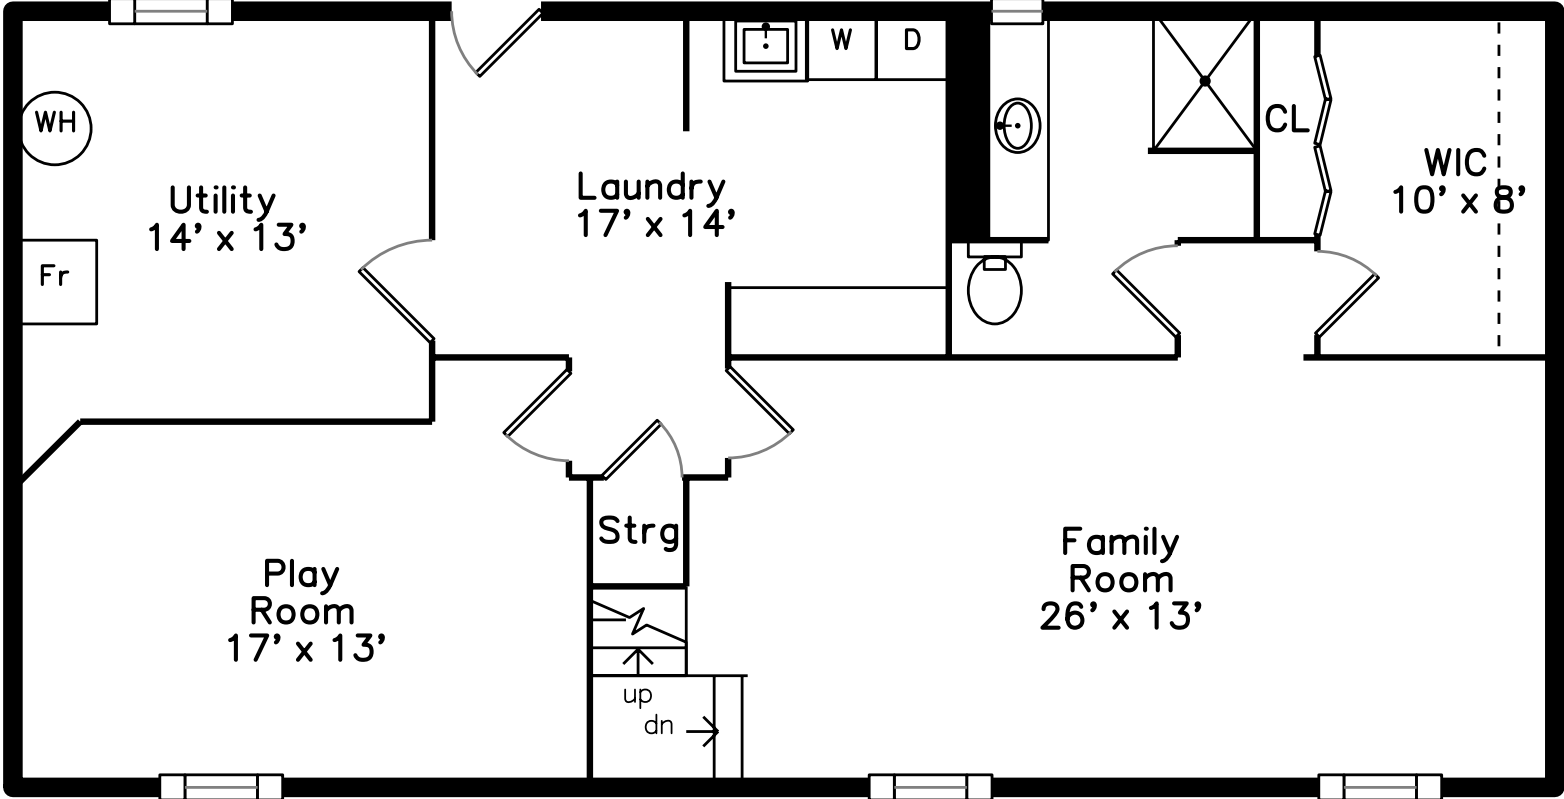

Main

Basement

1265 Beacon St
Newton, MA 02468

PicturePlan by  vis-home
Measurements may not be 100% accurate.
Floor plans are provided for convenience only.
Room sizes are not used to calculate area.

Main

Basement

Outside

Outside

Outside

Outside

Back

Living Dining

Living Dining

Living Dining

Living Dining

Living Dining

Kitchen

Kitchen

Kitchen

Master Bedroom

Bedroom

Bedroom

Office

Master Bathroom

Bathroom

Bathroom

Recreation Room

Recreation Room

Family Room