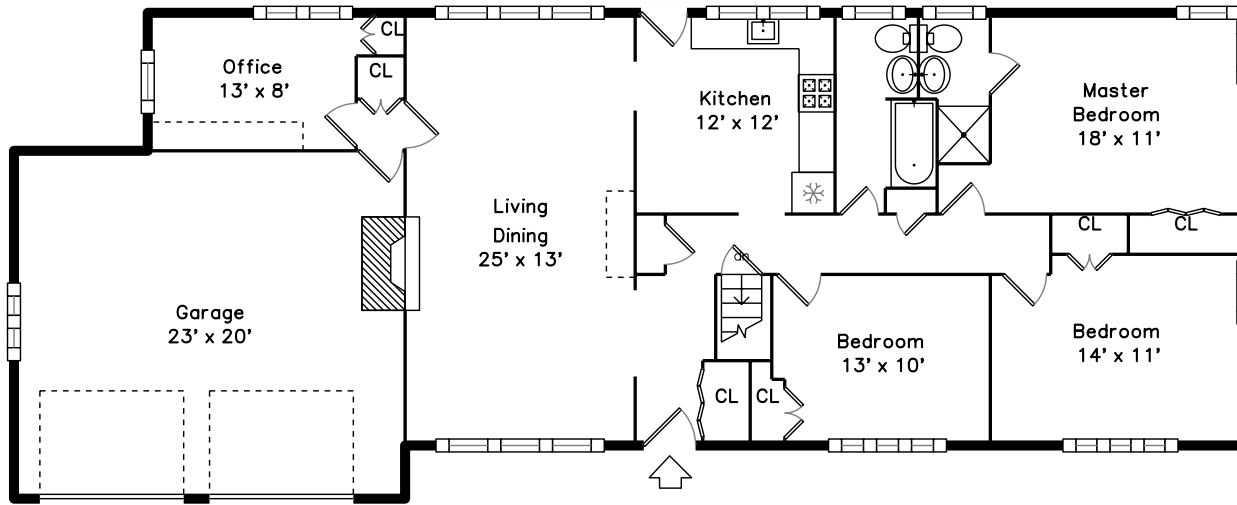

Main

Basement

1265 Beacon St
Newton, MA 02468

PicturePlan by  vis-home
Measurements may not be 100% accurate.
Floor plans are provided for convenience only.
Room sizes are not used to calculate area.

Main

Basement

Outside

Outside

Outside

Outside

Back

Living Dining

Living Dining

Living Dining

Living Dining

Living Dining

Kitchen

Kitchen

Kitchen

Master Bedroom

Bedroom

Bedroom

Office

Master Bathroom

Bathroom

Bathroom

Recreation Room

Recreation Room

Family Room