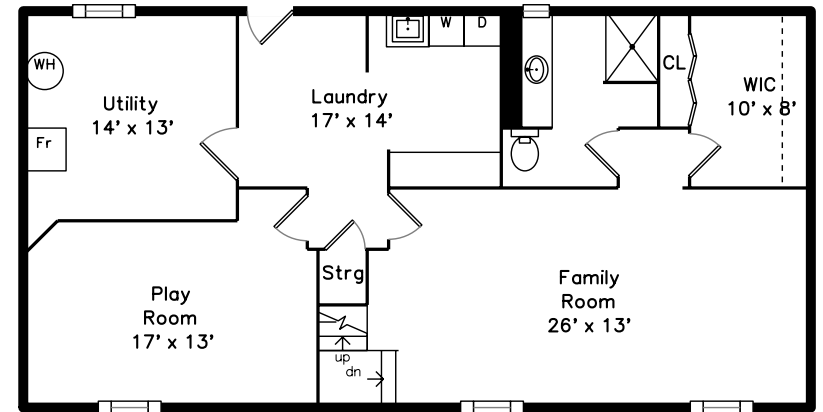

Main

Basement

1265 Beacon St
Newton, MA 02468

PicturePlan by  vis-home
Measurements may not be 100% accurate.
Floor plans are provided for convenience only.
Room sizes are not used to calculate area.

Main

Basement

Outside

Outside

Outside

Outside

Back

Living Dining

Living Dining

Living Dining

Living Dining

Living Dining

Kitchen

Kitchen

Kitchen

Master Bedroom

Bedroom

Bedroom

Office

Master Bathroom

Bathroom

Bathroom

Recreation Room

Recreation Room

Family Room