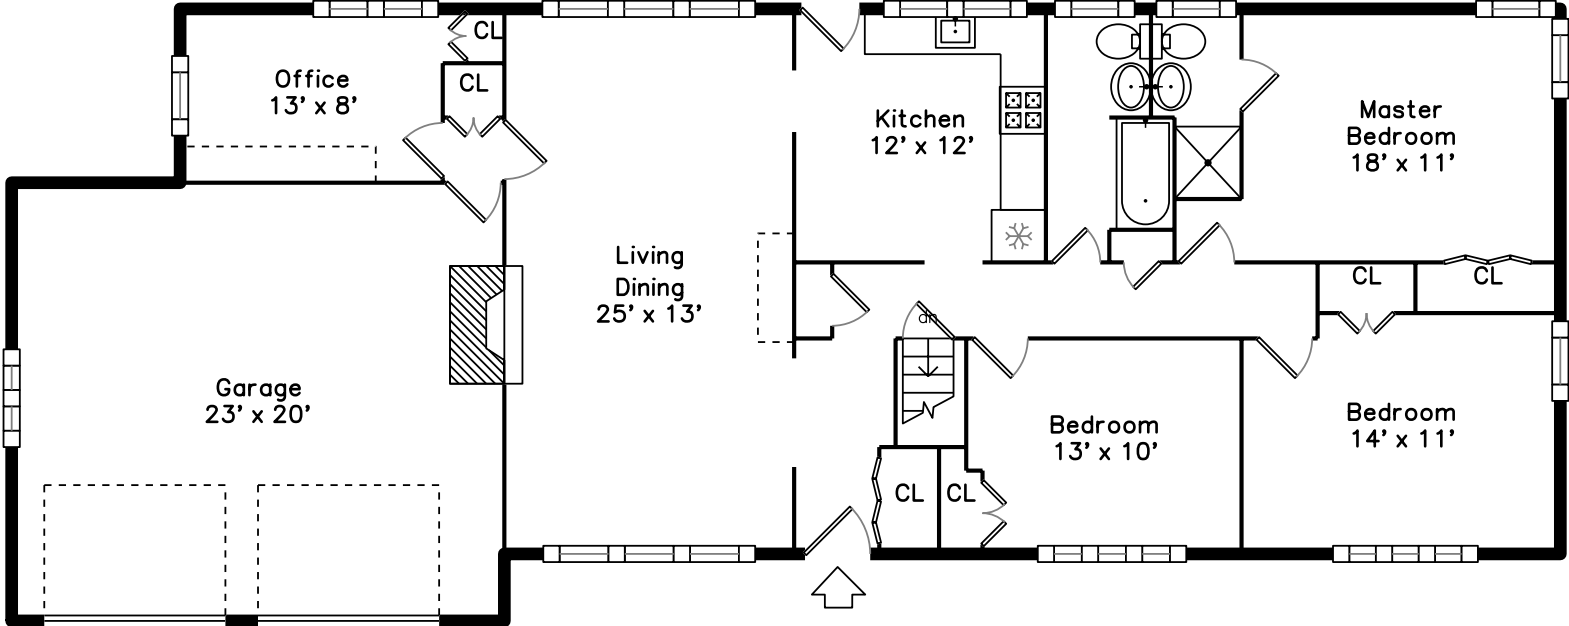

Main

Basement

1265 Beacon St
Newton, MA 02468

PicturePlan by  vis-home
Measurements may not be 100% accurate.
Floor plans are provided for convenience only.
Room sizes are not used to calculate area.

Main

Basement

Outside

Outside

Outside

Outside

Back

Living Dining

Living Dining

Living Dining

Living Dining

Living Dining

Kitchen

Kitchen

Kitchen

Master Bedroom

Bedroom

Bedroom

Office

Master Bathroom

Bathroom

Bathroom

Recreation Room

Recreation Room

Family Room