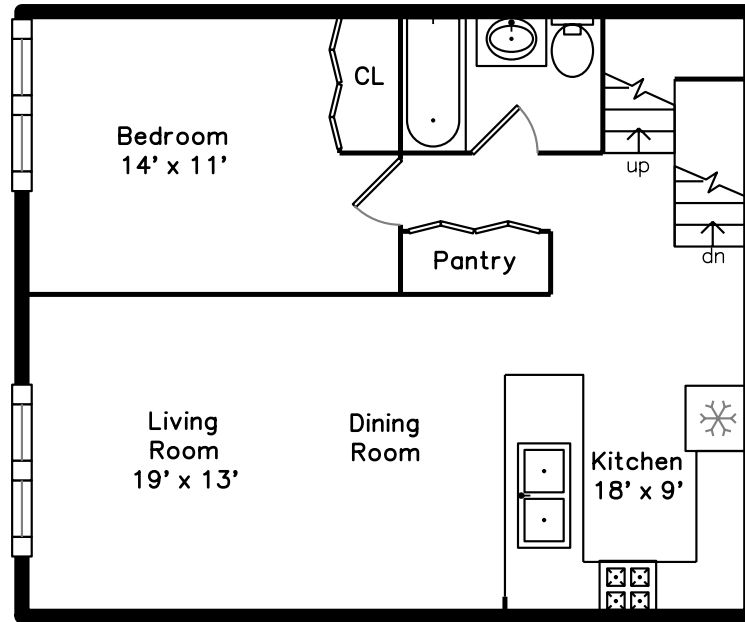

Upper

Main

Lower

42 8th Street #U1507
Boston, MA 02129

PicturePlan by  vis-home
Measurements may not be 100% accurate.
Floor plans are provided for convenience only.
Room sizes are not used to calculate area.

Upper

Main

Lower

Living Room

Living Room

Living Room

Kitchen

Kitchen

Bedroom

Bathroom

Family Room

Family Room

Family Room

Foyer

Master Bedroom

Master Bathroom