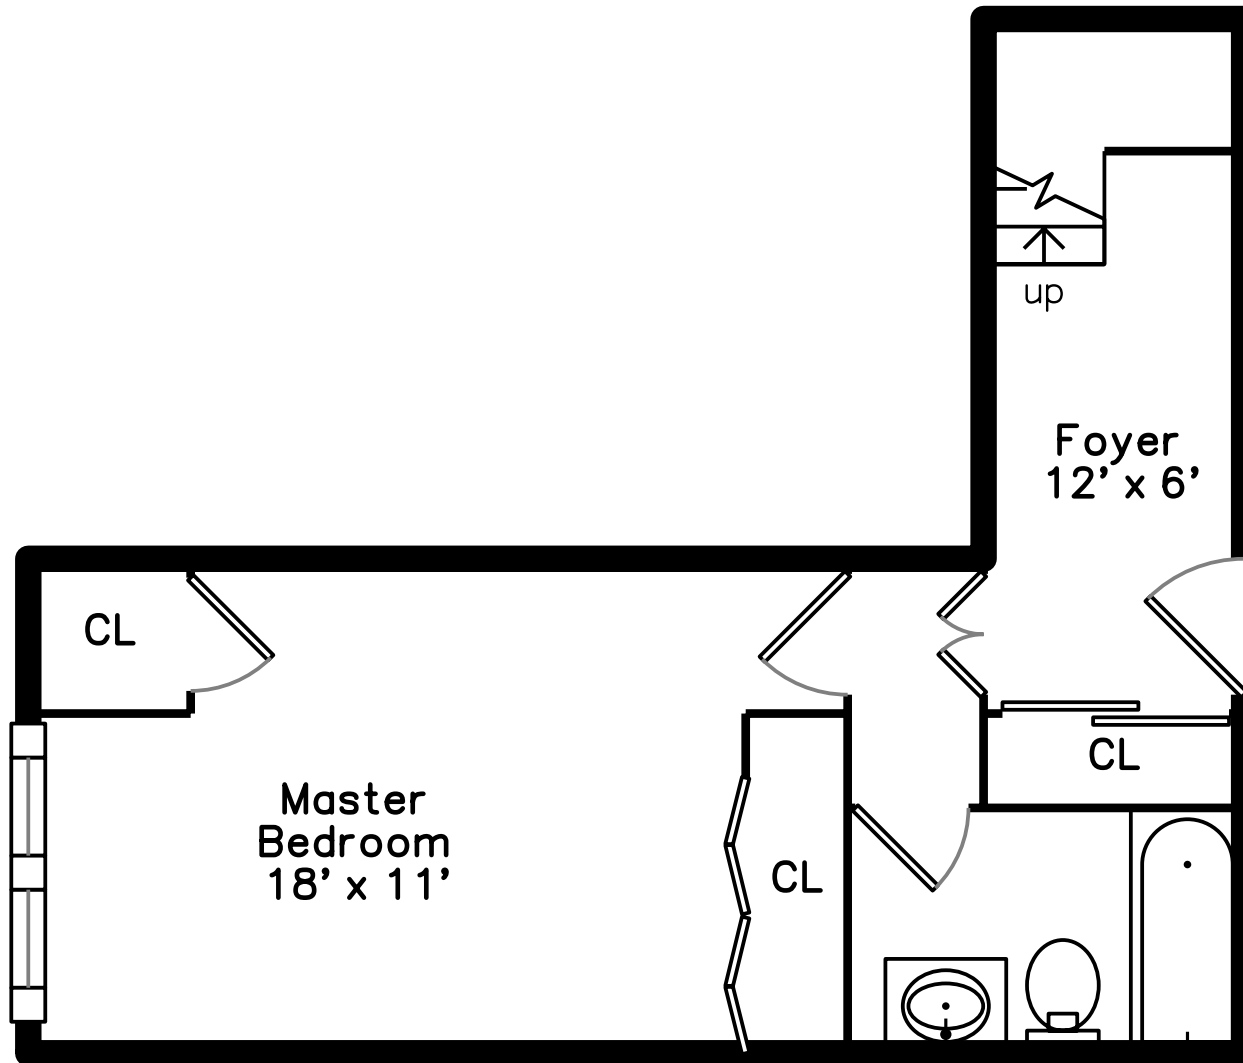

Upper

Main

Lower

42 8th Street #U1507
Boston, MA 02129

PicturePlan by  vis-home
Measurements may not be 100% accurate.
Floor plans are provided for convenience only.
Room sizes are not used to calculate area.

Upper

Main

Lower

Living Room

Living Room

Living Room

Kitchen

Kitchen

Bedroom

Bathroom

Family Room

Family Room

Family Room

Foyer

Master Bedroom

Master Bathroom