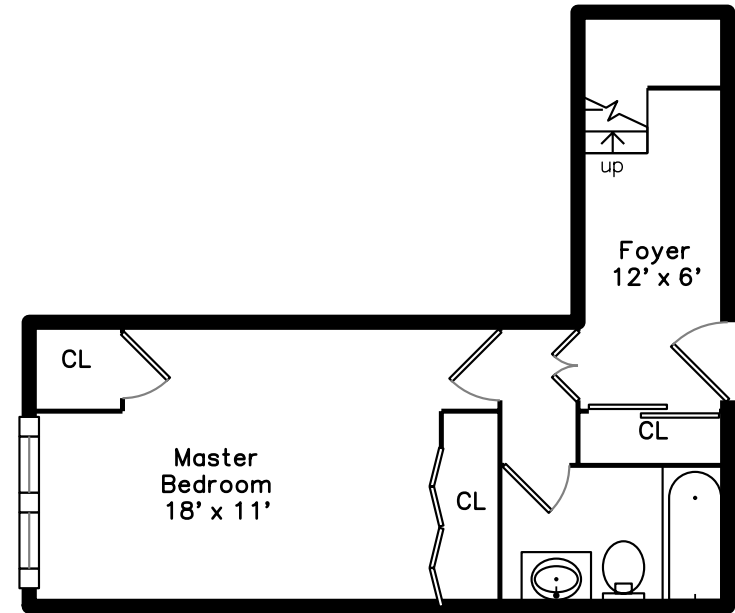

Upper

Main

Lower

42 8th Street #U1507
Boston, MA 02129

PicturePlan by  vis-home
Measurements may not be 100% accurate.
Floor plans are provided for convenience only.
Room sizes are not used to calculate area.

Upper

Main

Lower

Living Room

Living Room

Living Room

Kitchen

Kitchen

Bedroom

Bathroom

Family Room

Family Room

Family Room

Foyer

Master Bedroom

Master Bathroom