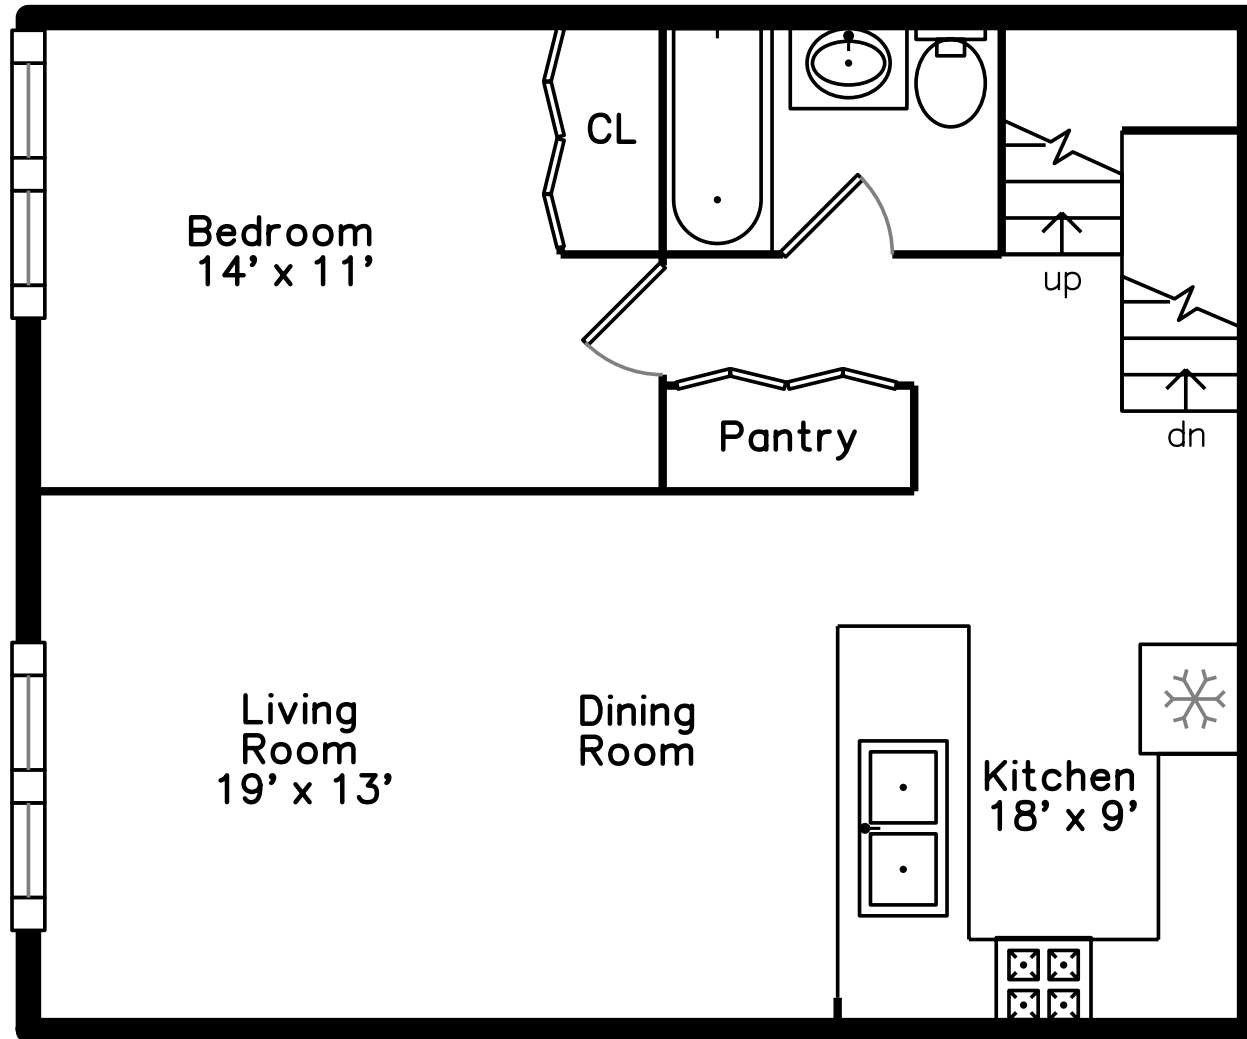

Upper

Main

Lower

42 8th Street #U1507
Boston, MA 02129

PicturePlan by  vis-home
Measurements may not be 100% accurate.
Floor plans are provided for convenience only.
Room sizes are not used to calculate area.

Upper

Main

Lower

Living Room

Living Room

Living Room

Kitchen

Kitchen

Bedroom

Bathroom

Family Room

Family Room

Family Room

Foyer

Master Bedroom

Master Bathroom