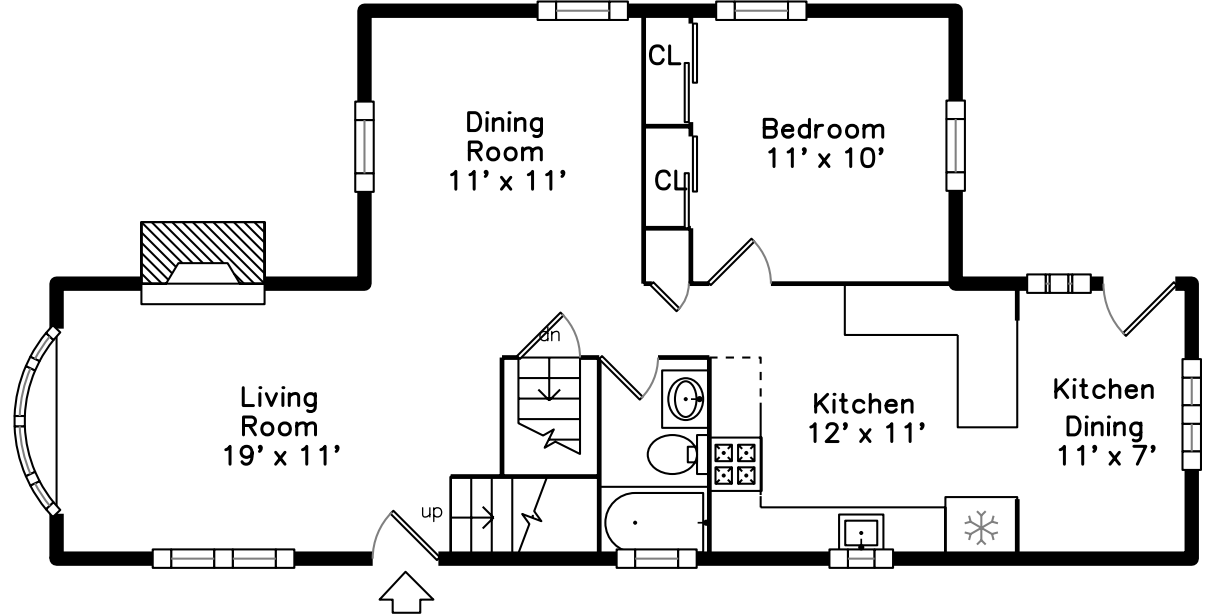

Upper

Main

140 Walworth St
Boston, MA 02131

PicturePlan by  vis+home
Measurements may not be 100% accurate.
Floor plans are provided for convenience only.
Room sizes are not used to calculate area.

Upper

Outside

Outside

Backyard

Backyard

Backyard

Backyard

Backyard

Living Room

Living Room

Dining Room

Dining Room

Kitchen

Kitchen

Kitchen

Kitchen Dining

Kitchen Dining

Bedroom

Bathroom

Bathroom