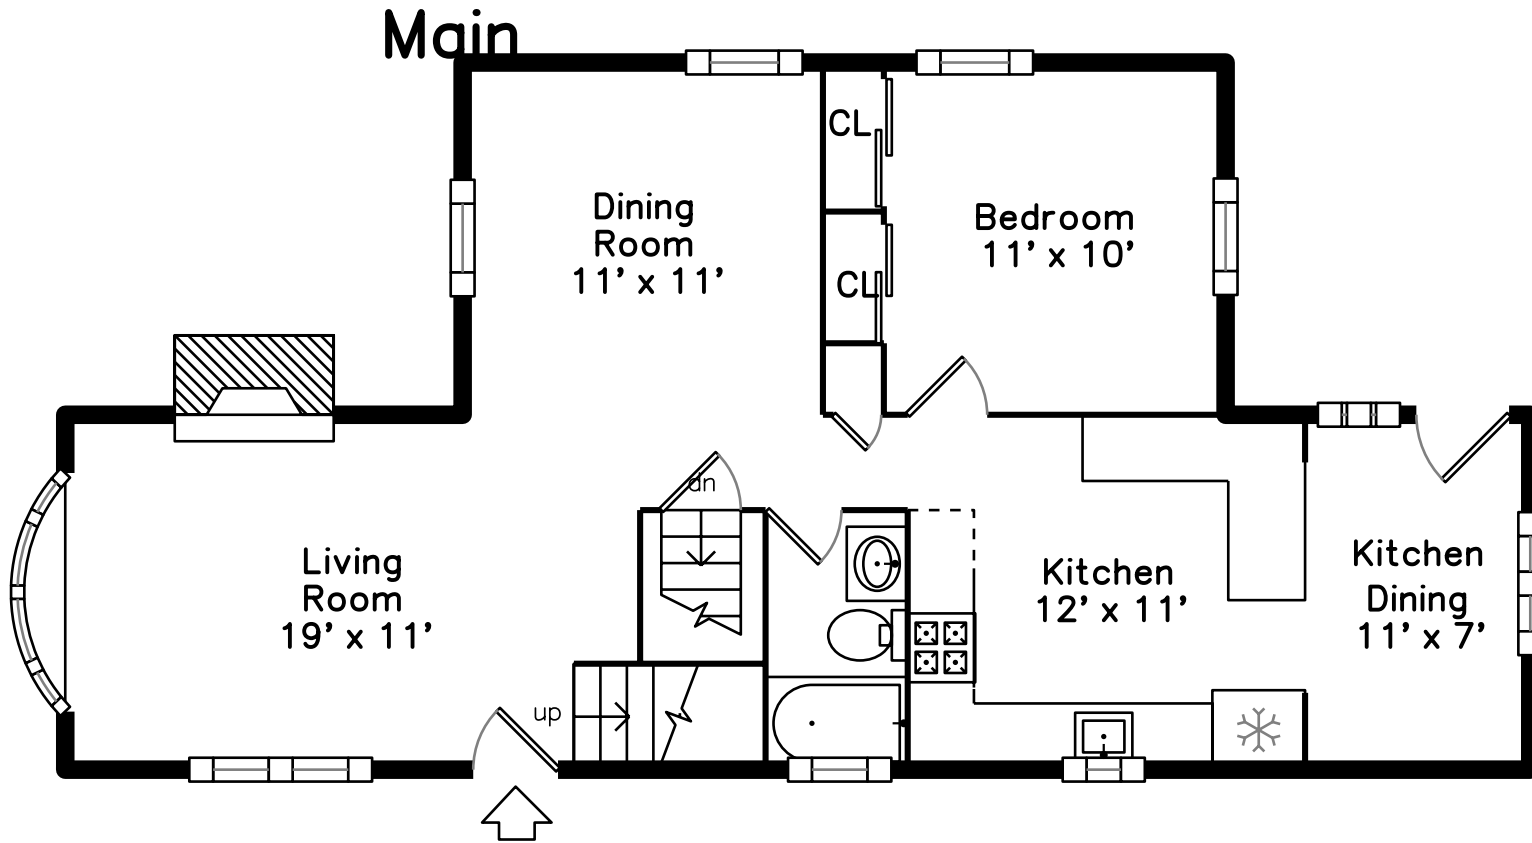

Upper

Main

140 Walworth St
Boston, MA 02131

PicturePlan by  vis+home
Measurements may not be 100% accurate.
Floor plans are provided for convenience only.
Room sizes are not used to calculate area.

Upper

Outside

Outside

Backyard

Backyard

Backyard

Backyard

Backyard

Living Room

Living Room

Dining Room

Dining Room

Kitchen

Kitchen

Kitchen

Kitchen Dining

Kitchen Dining

Bedroom

Bathroom

Bathroom