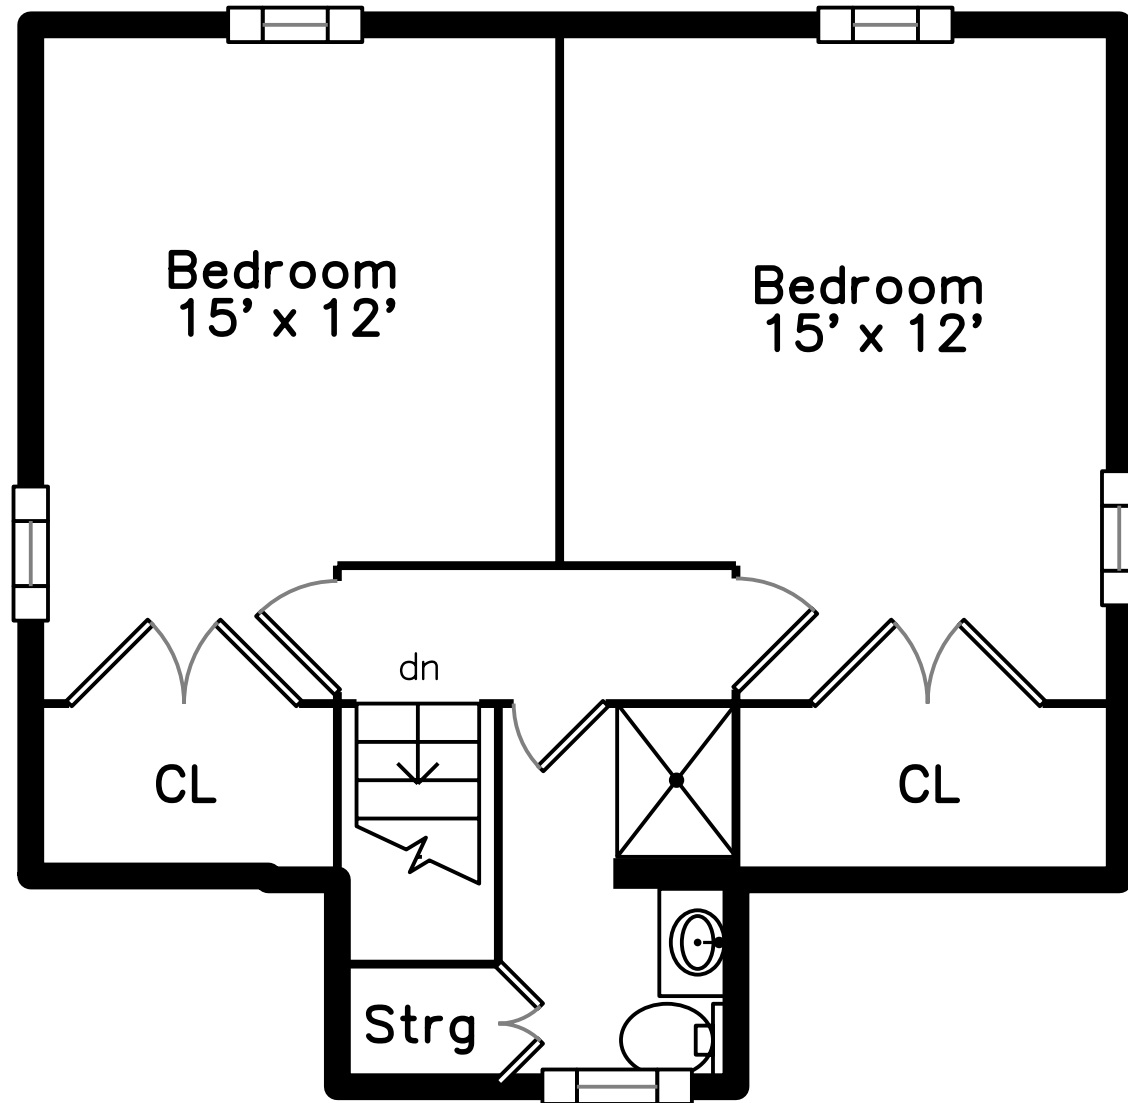

Upper

Main

140 Walworth St
Boston, MA 02131

PicturePlan by  vis+home
Measurements may not be 100% accurate.
Floor plans are provided for convenience only.
Room sizes are not used to calculate area.

Upper

Outside

Outside

Backyard

Backyard

Backyard

Backyard

Backyard

Living Room

Living Room

Dining Room

Dining Room

Kitchen

Kitchen

Kitchen

Kitchen Dining

Kitchen Dining

Bedroom

Bathroom

Bathroom