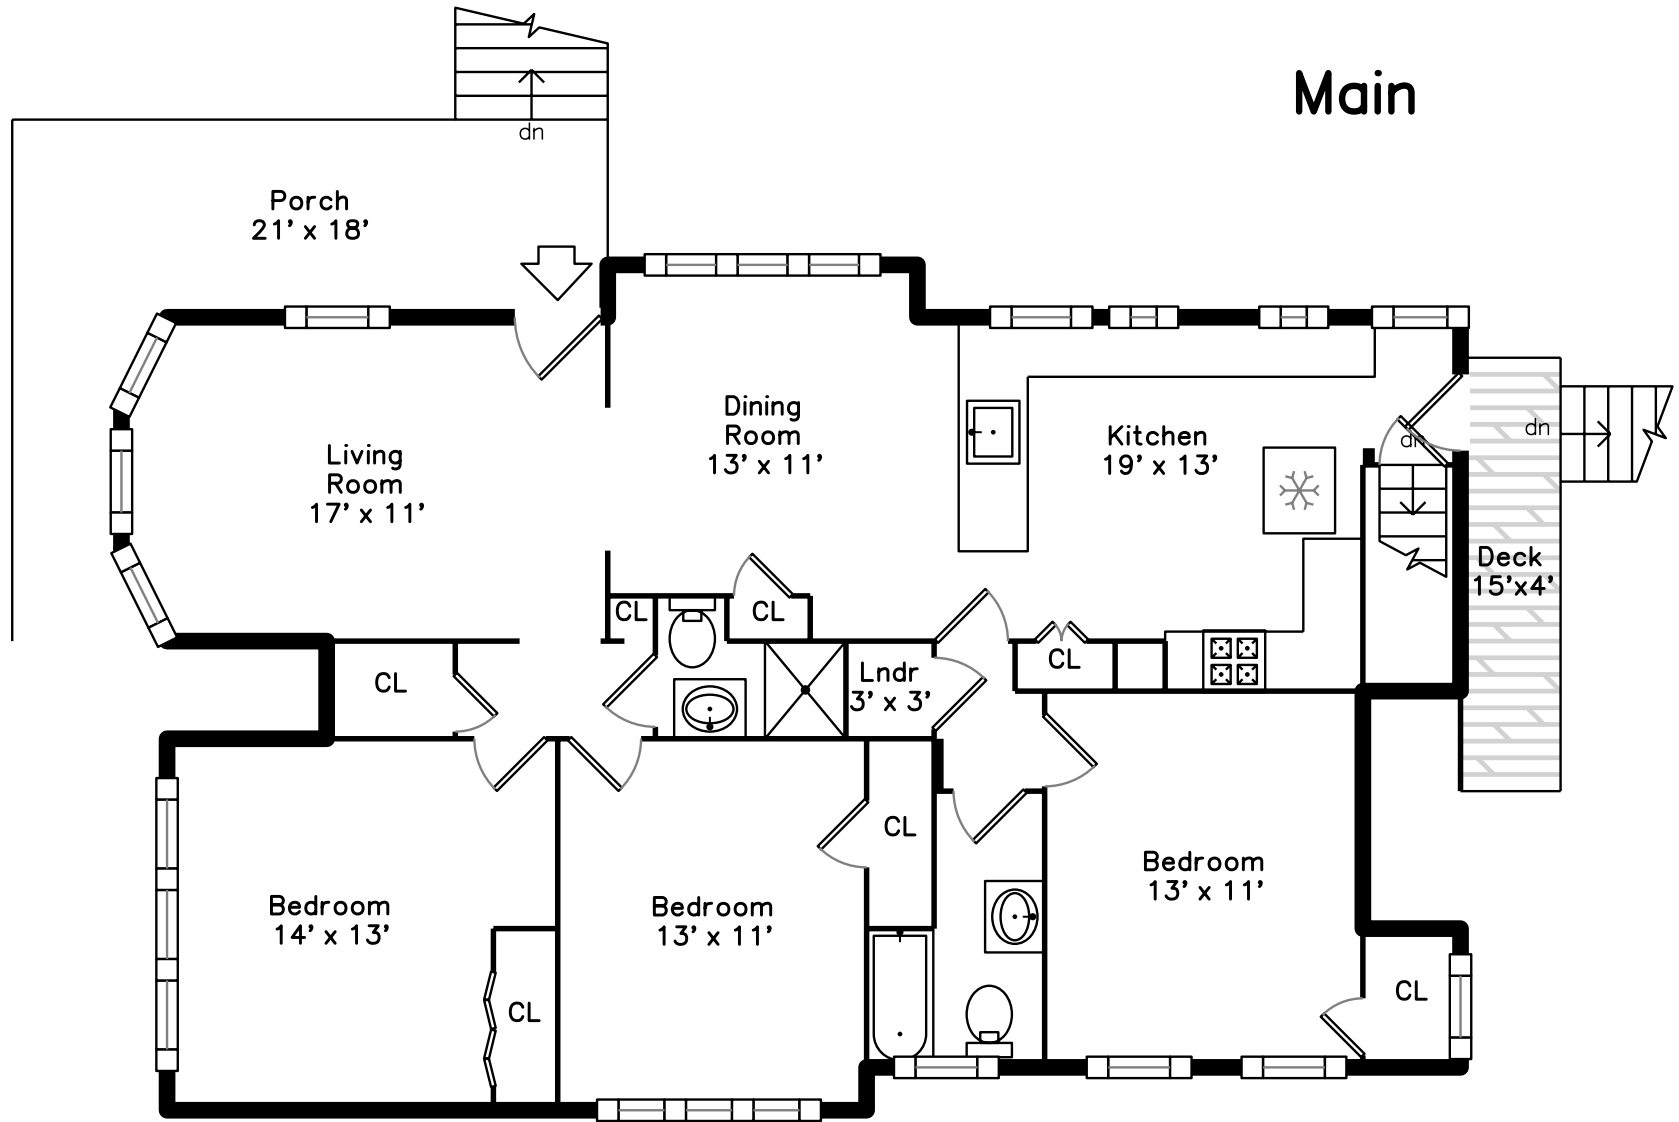

**44 Pearl Street
Newton, MA 02458**

PicturePlan by vis-home

Measurements may not be 100% accurate.
Floor plans are provided for convenience only.
Room sizes are not used to calculate area.

Main

Basement

3D View – TopDown

3D View – TopDown