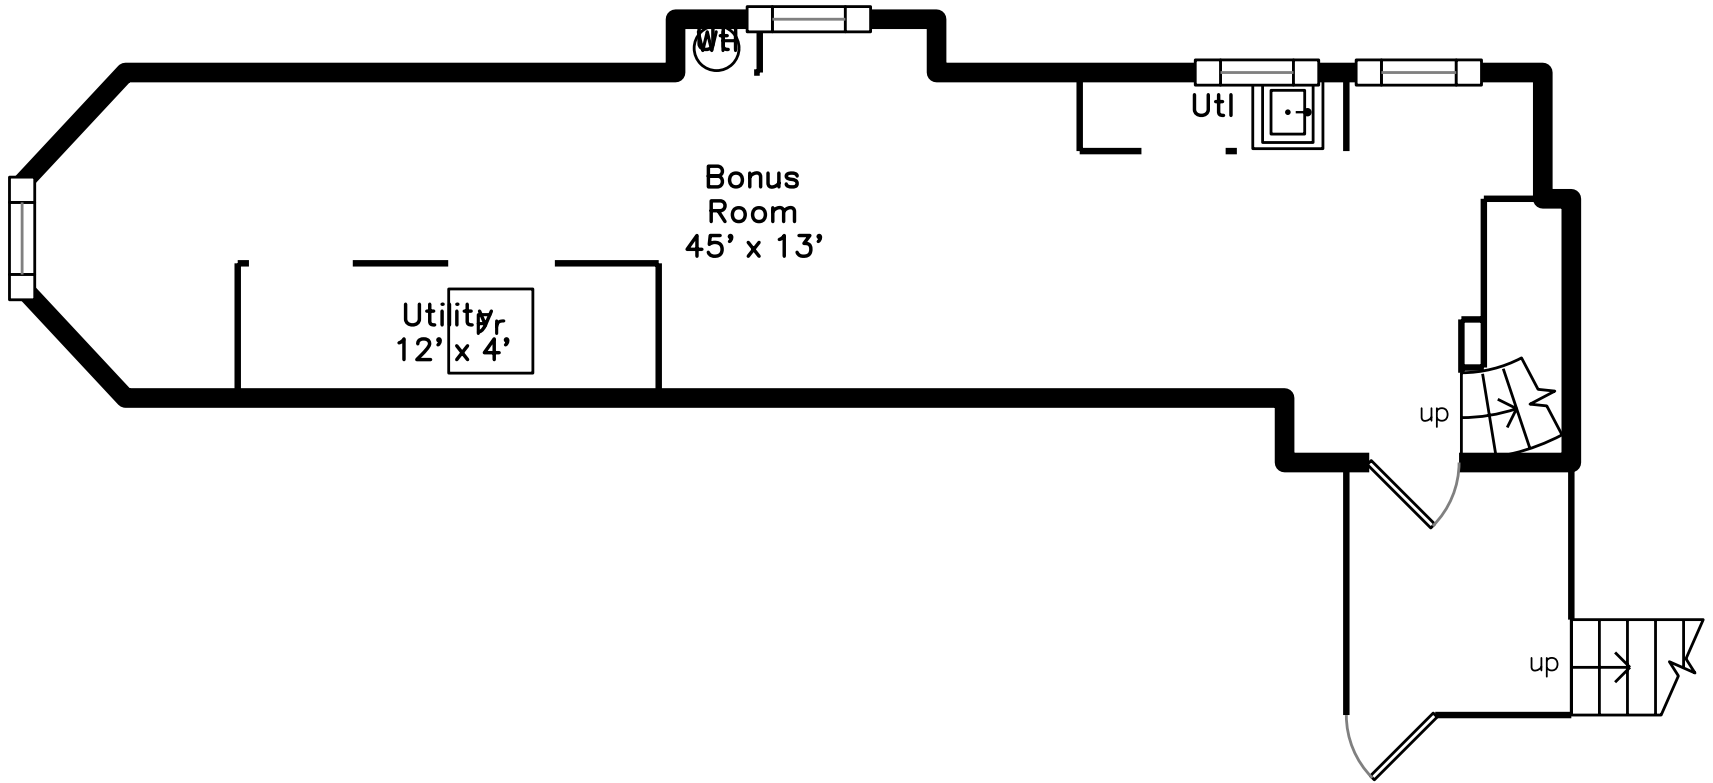

**44 Pearl Street
Newton, MA 02458**

PicturePlan by vis-home

Measurements may not be 100% accurate.
Floor plans are provided for convenience only.
Room sizes are not used to calculate area.

Main

Basement

3D View – TopDown

3D View – TopDown