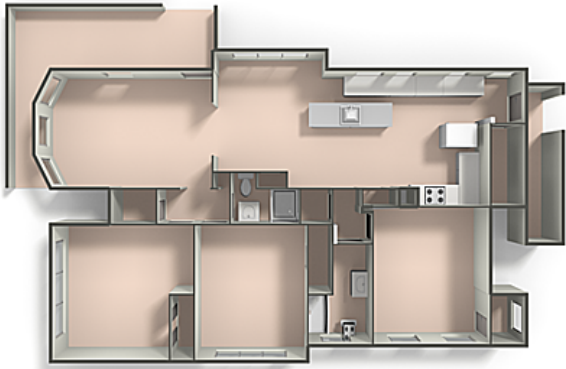

**44 Pearl Street
Newton, MA 02458**

PicturePlan by vis-home

Measurements may not be 100% accurate.
Floor plans are provided for convenience only.
Room sizes are not used to calculate area.

Main

Basement

3D View – TopDown

3D View – TopDown