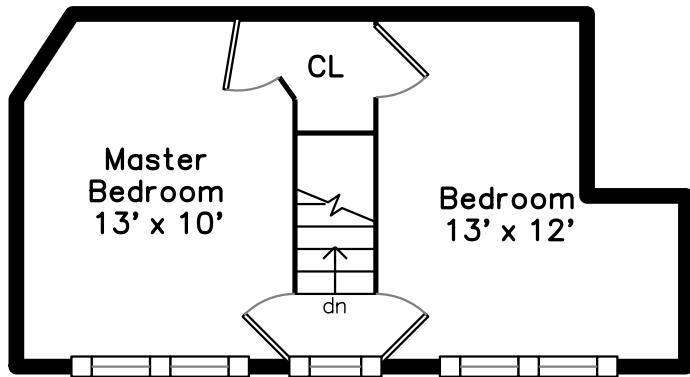

Upper

19 Asticou Rd #1
Boston, MA 02130

PicturePlan by  vis-home
Measurements may not be 100% accurate.
Floor plans are provided for convenience only.
Room sizes are not used to calculate area.

Main

Upper

Foyer

Foyer

Living Room

Living Room

Dining Room

Dining Room

Dining Room

Dining Room

Master Bedroom

Bedroom

Bedroom