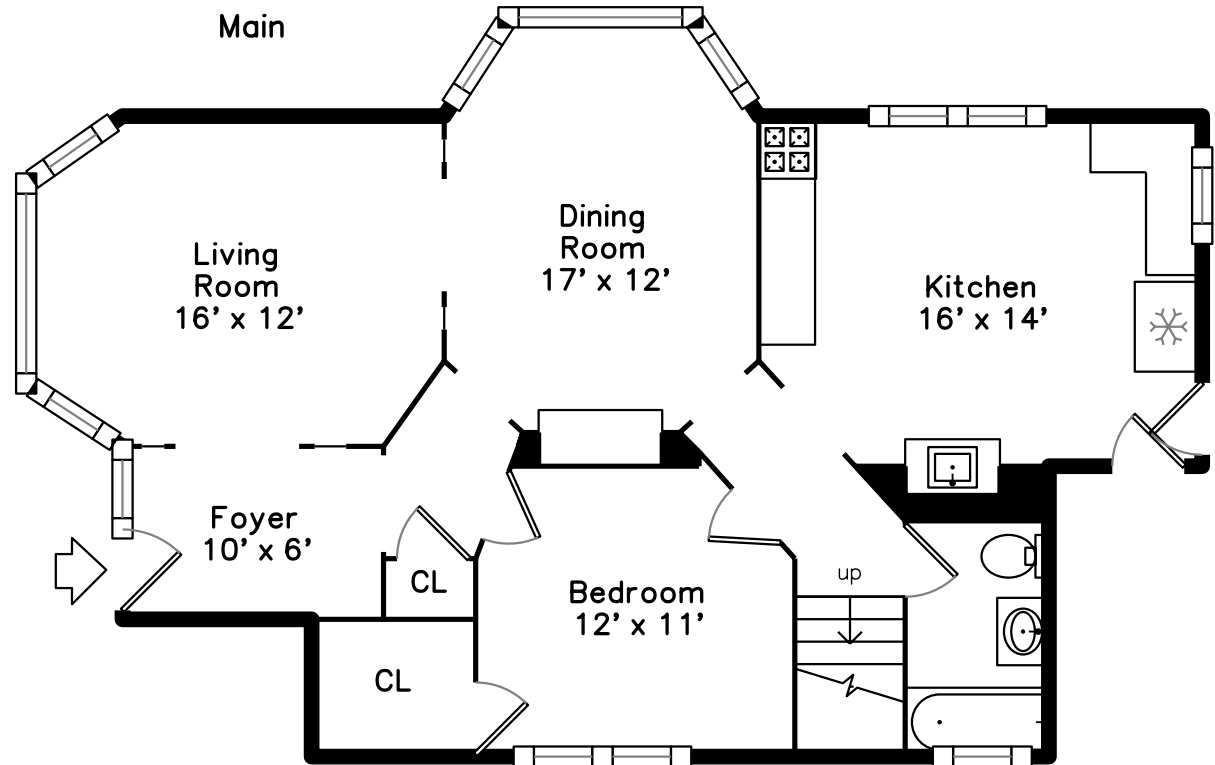

Upper

19 Asticou Rd #1
Boston, MA 02130

PicturePlan by  vis-home
Measurements may not be 100% accurate.
Floor plans are provided for convenience only.
Room sizes are not used to calculate area.

Main

Upper

Foyer

Foyer

Living Room

Living Room

Dining Room

Dining Room

Dining Room

Dining Room

Kitchen

Kitchen

Kitchen

Office

Office

Bathroom

Bathroom

Master Bedroom

Master Bedroom

Bedroom

Bedroom