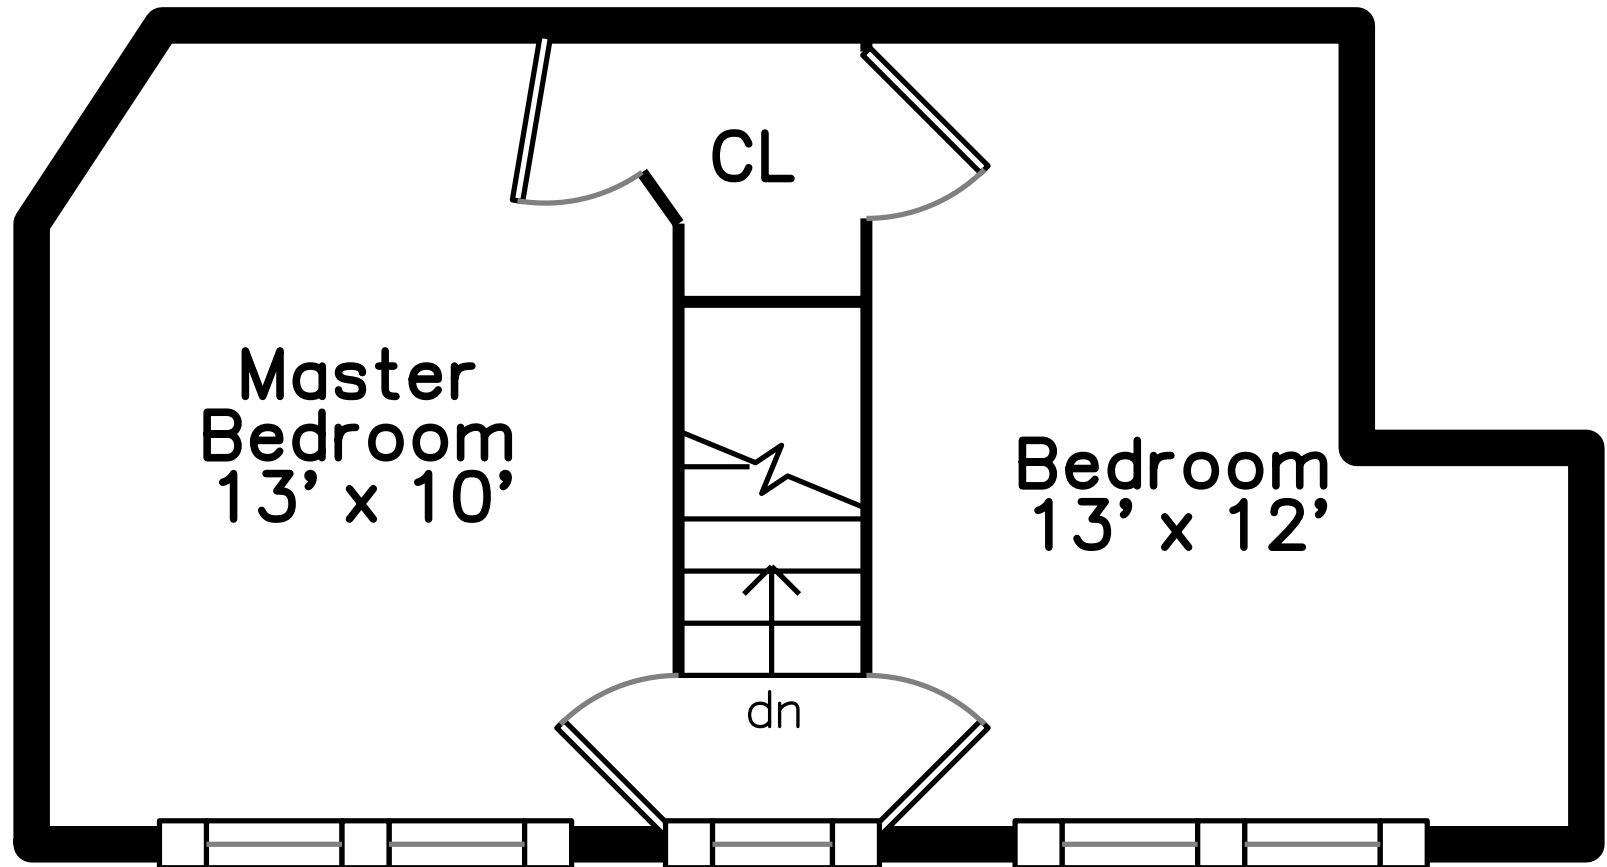

Upper

19 Asticou Rd #1
Boston, MA 02130

PicturePlan by  vis-home
Measurements may not be 100% accurate.
Floor plans are provided for convenience only.
Room sizes are not used to calculate area.

Main

Upper

Foyer

Foyer

Living Room

Living Room

Dining Room

Dining Room

Dining Room

Dining Room

Master Bedroom

Bedroom

Bedroom