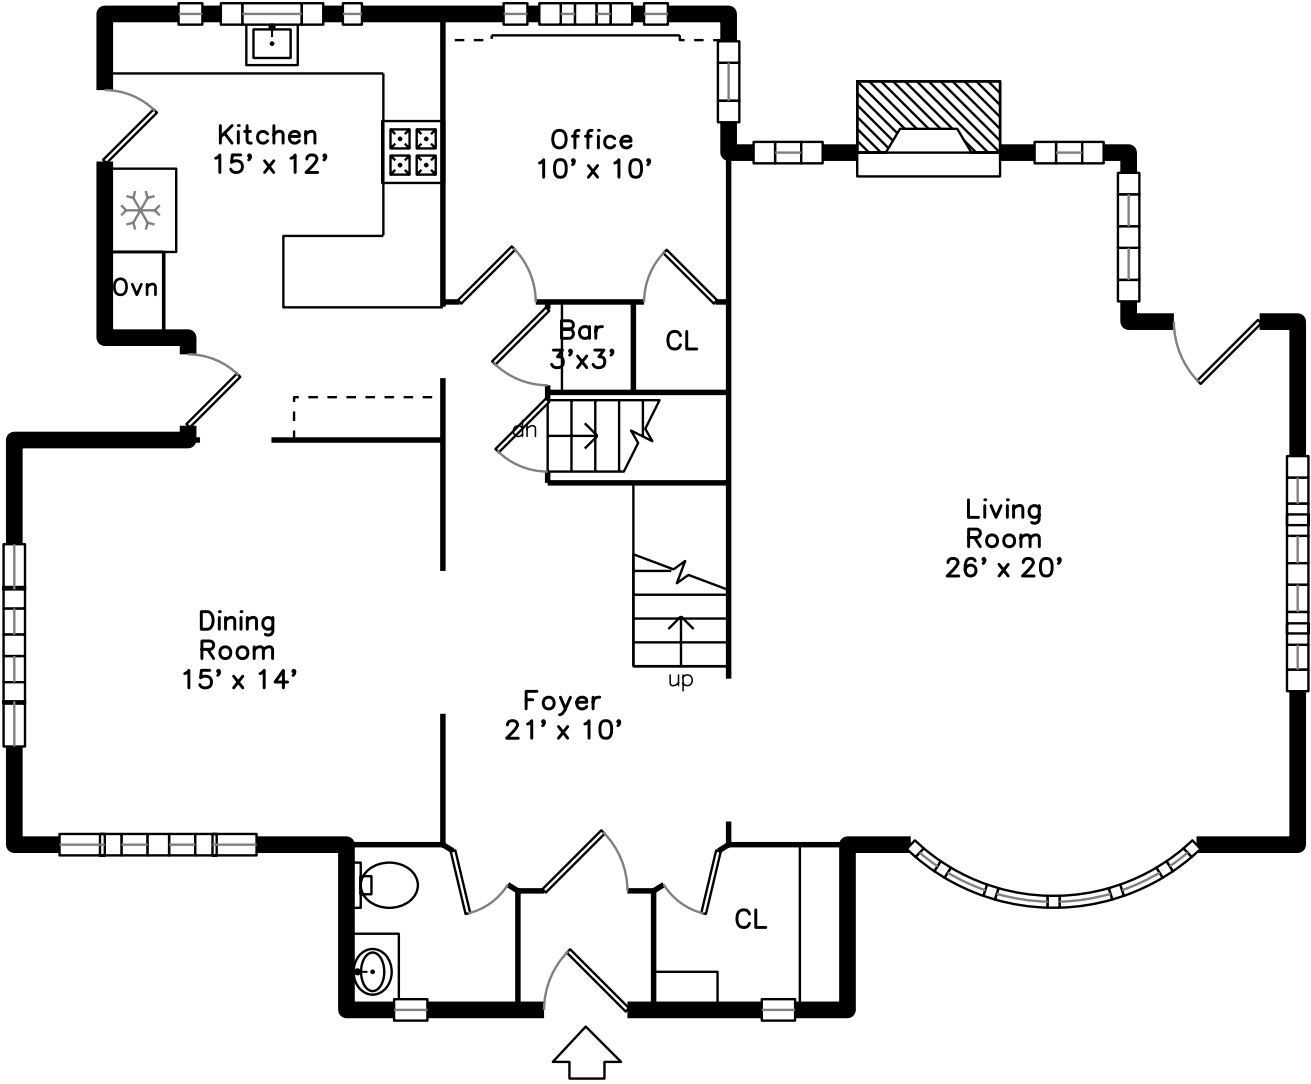

Upper

Main

240 Atlantic Avenue
Swampscott, MA 01907

PicturePlan by  vis-home

Measurements may not be 100% accurate.
Floor plans are provided for convenience only.
Room sizes are not used to calculate area.

Upper

Main

Outside

Outside

Outside

Outside

Back

Back

Back

Backyard

Backyard

Deck

Foyer

Foyer

Living Room

Living Room

Living Room

Living Room

Dining Room

Dining Room

Kitchen

Kitchen

Kitchen

Kitchen