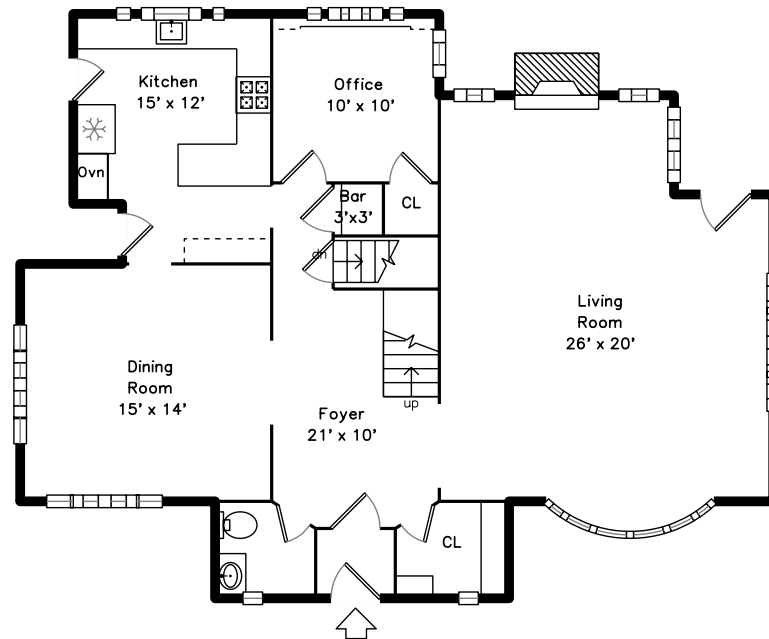

Upper

Main

240 Atlantic Avenue
Swampscott, MA 01907

PicturePlan by  vis-home

Measurements may not be 100% accurate.
Floor plans are provided for convenience only.
Room sizes are not used to calculate area.

Upper

Main

Outside

Outside

Outside

Outside

Back

Back

Back

Backyard

Backyard

Deck

Foyer

Foyer

Living Room

Living Room

Living Room

Living Room

Dining Room

Dining Room

Kitchen

Kitchen

Kitchen

Kitchen