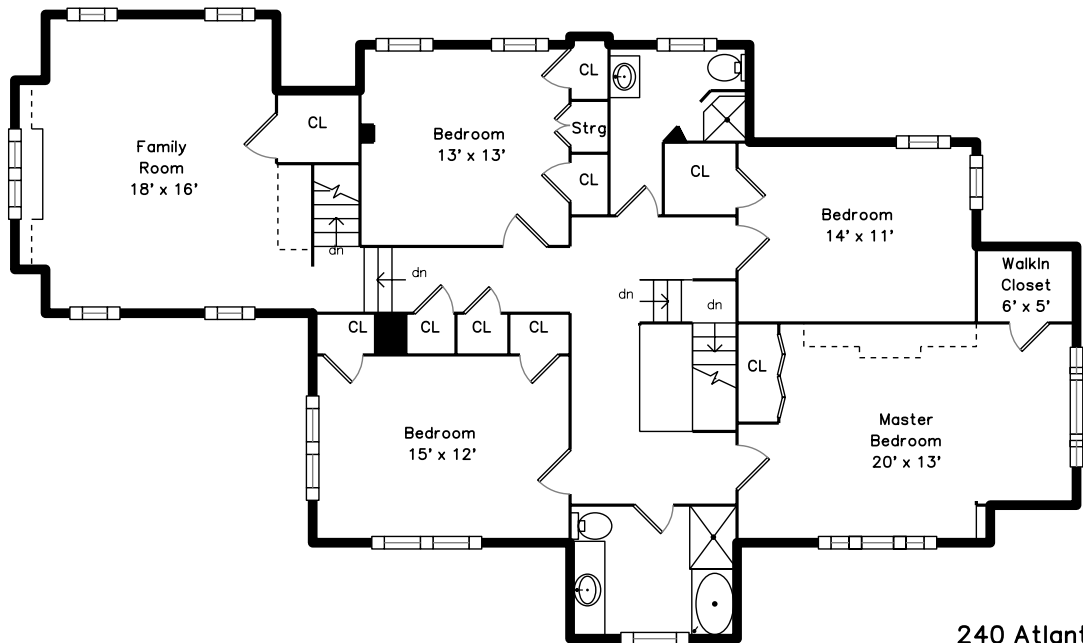

Upper

Main

240 Atlantic Avenue
Swampscott, MA 01907

PicturePlan by  vis-home

Measurements may not be 100% accurate.
Floor plans are provided for convenience only.
Room sizes are not used to calculate area.

Upper

Main

Outside

Outside

Outside

Outside

Back

Back

Back

Backyard

Backyard

Deck

Foyer

Foyer

Living Room

Living Room

Living Room

Living Room

Dining Room

Dining Room

Kitchen

Kitchen

Kitchen

Kitchen