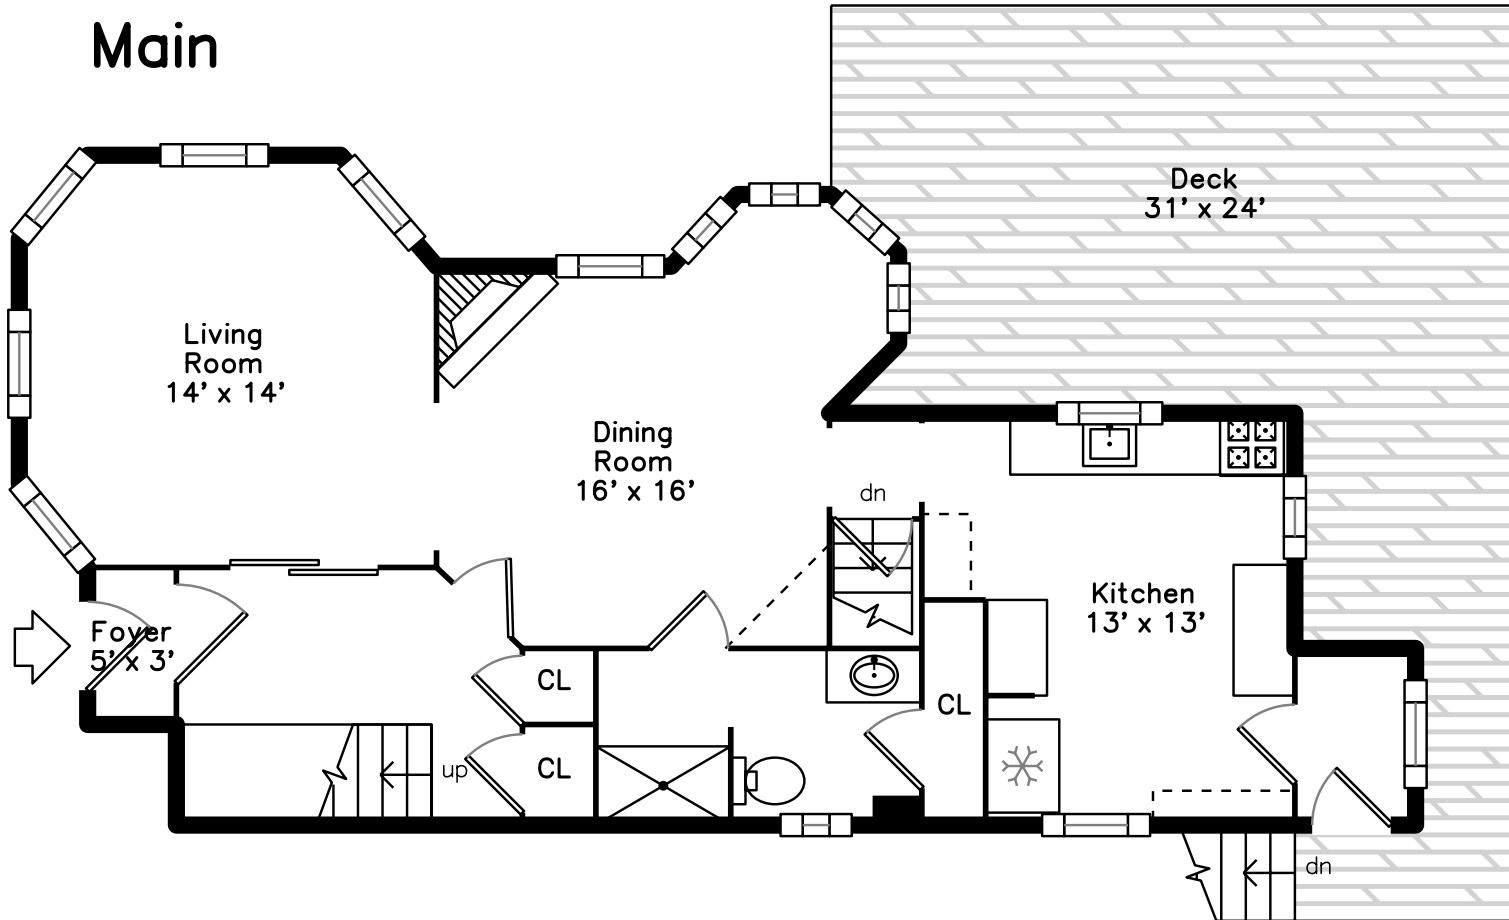

Upper

Main

42 Beacon Street
Boston, MA 02136

PicturePlan by  vis-home
Measurements may not be 100% accurate.
Floor plans are provided for convenience only.
Room sizes are not used to calculate area.

Upper

Main

Outside

Outside

Outside

Hall

Hall

Living Room

Living Room

Living Room

Dining Room

Dining Room

Dining Room

Dining Room

Kitchen

Kitchen

Kitchen

Deck

Deck

Deck

Hall

Hall

Hall

Bedroom

Bedroom