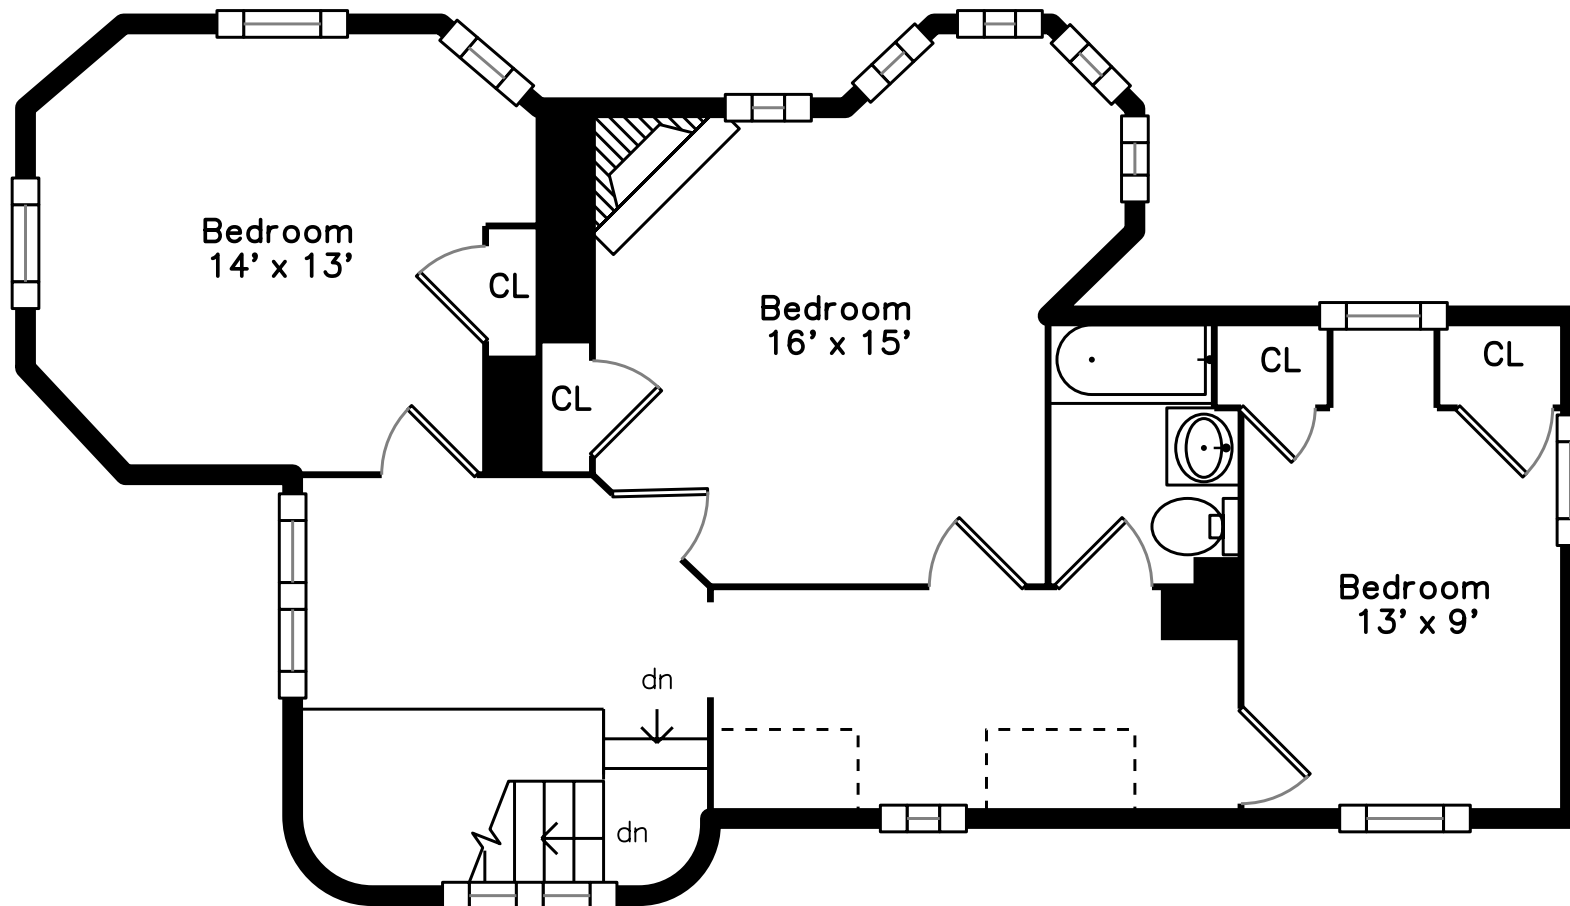

Upper

Main

42 Beacon Street
Boston, MA 02136

PicturePlan by  vis-home
Measurements may not be 100% accurate.
Floor plans are provided for convenience only.
Room sizes are not used to calculate area.

Upper

Main

Outside

Outside

Outside

Hall

Hall

Living Room

Living Room

Living Room

Dining Room

Dining Room

Dining Room

Dining Room

Kitchen

Kitchen

Kitchen

Deck

Deck

Deck

Hall

Hall

Hall

Bedroom

Bedroom