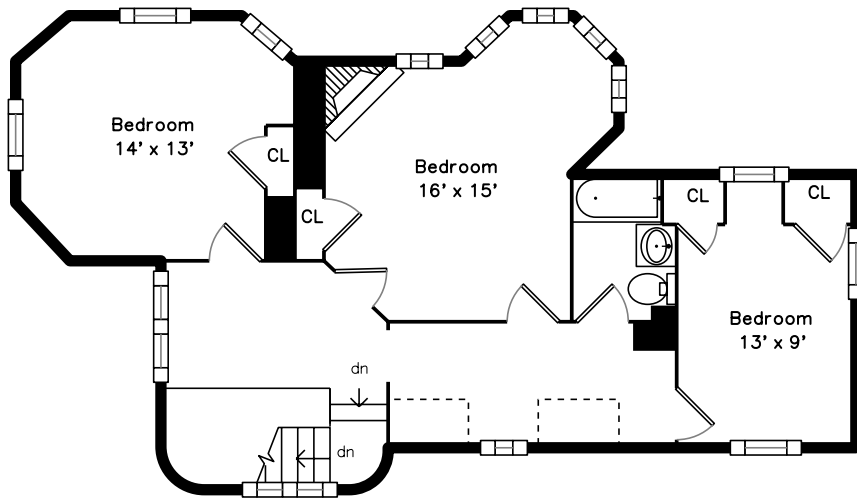

Upper

Main

42 Beacon Street
Boston, MA 02136

PicturePlan by  vis-home
Measurements may not be 100% accurate.
Floor plans are provided for convenience only.
Room sizes are not used to calculate area.

Upper

Main

Outside

Outside

Outside

Hall

Hall

Living Room

Living Room

Living Room

Dining Room

Dining Room

Dining Room

Dining Room

Kitchen

Kitchen

Kitchen

Deck

Deck

Deck

Hall

Hall

Hall

Bedroom

Bedroom