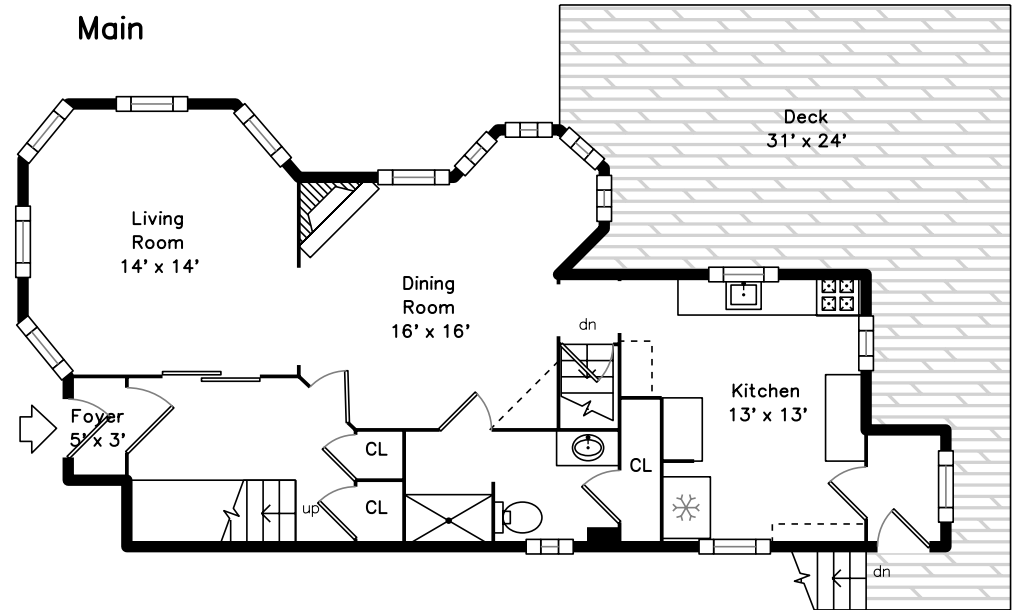

Upper

Main

42 Beacon Street
Boston, MA 02136

PicturePlan by  vis-home
Measurements may not be 100% accurate.
Floor plans are provided for convenience only.
Room sizes are not used to calculate area.

Upper

Main

Outside

Outside

Outside

Hall

Hall

Living Room

Living Room

Living Room

Dining Room

Dining Room

Dining Room

Dining Room

Kitchen

Kitchen

Kitchen

Deck

Deck

Deck

Hall

Hall

Hall

Bedroom

Bedroom