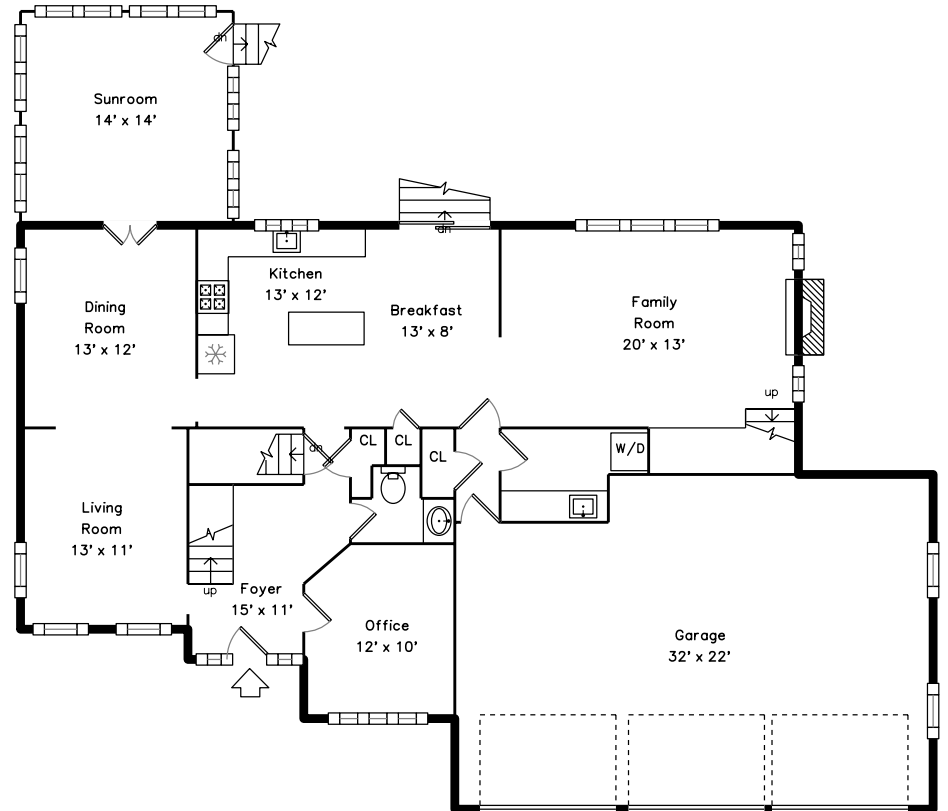

Upper

Main

Basement

46 Sunset Rock Lane
Reading, MA 01867

PicturePlan by vis-home

Measurements may not be 100% accurate.

Floor plans are provided for convenience only.

Room sizes are not used to calculate area.

Upper

Main

Basement

Outside

Outside

Outside

Outside

Outside

Outside

Outside

Outside

Outside

Outside

Foyer

Foyer

Living Room

Living Room

Dining Room

Breakfast

Kitchen

Kitchen

Family Room

Family Room

Family Room