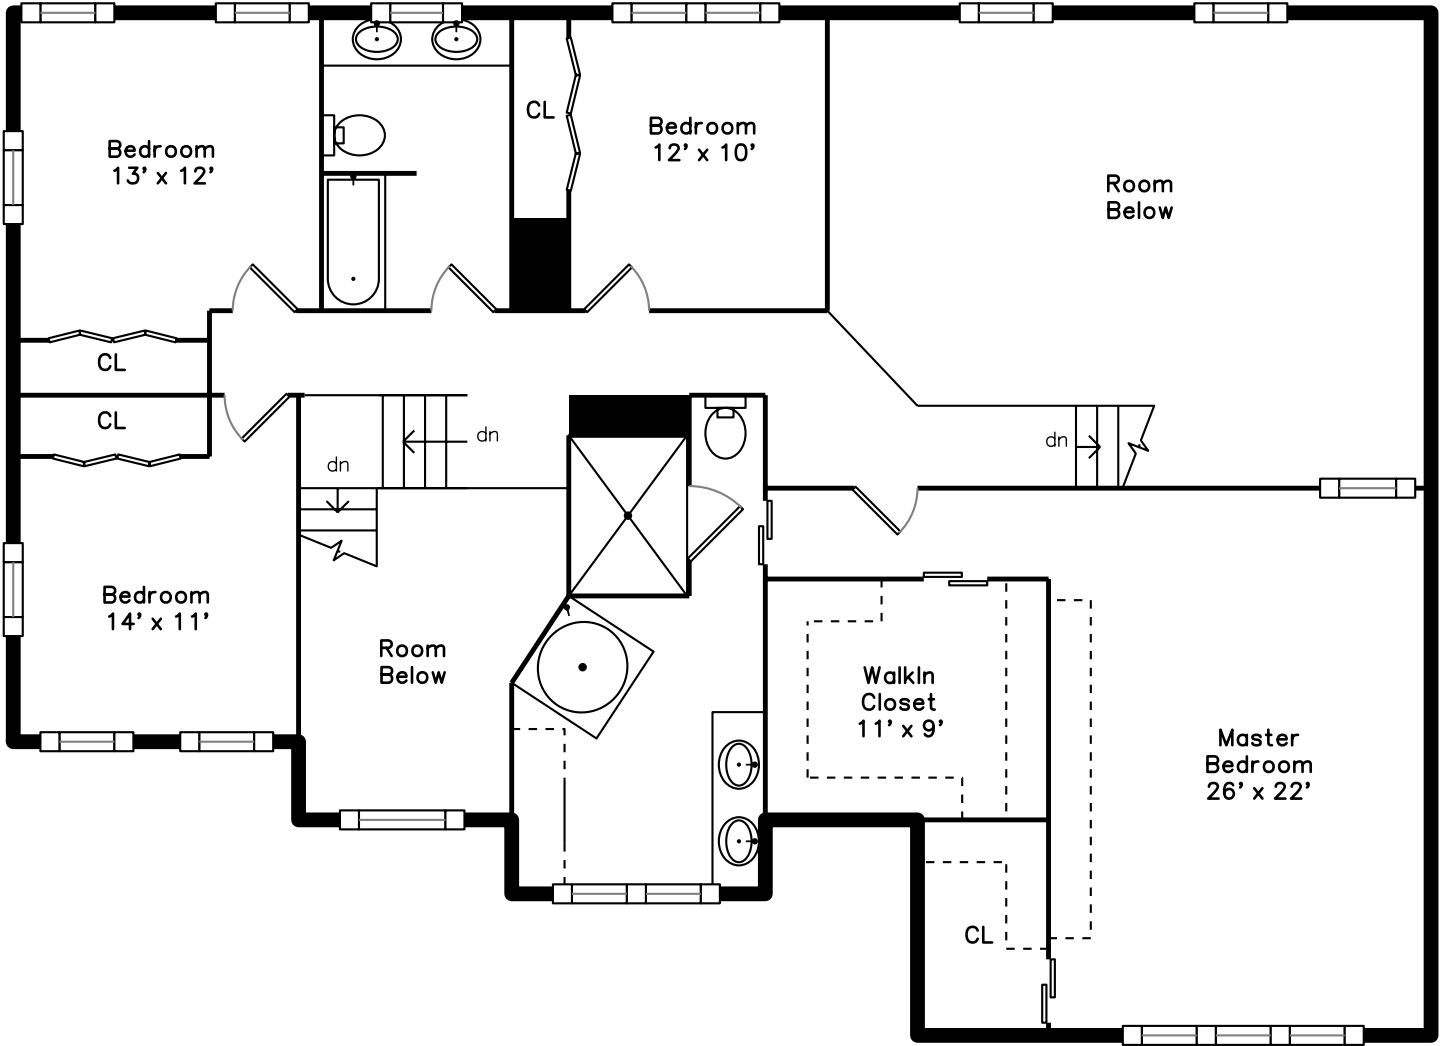

Upper

Main

Basement

46 Sunset Rock Lane
Reading, MA 01867

PicturePlan by vis-home

Measurements may not be 100% accurate.

Floor plans are provided for convenience only.

Room sizes are not used to calculate area.

Upper

Main

Basement

Outside

Outside

Outside

Outside

Outside

Outside

Outside

Outside

Outside

Outside

Foyer

Foyer

Living Room

Living Room

Dining Room

Breakfast

Kitchen

Kitchen

Family Room

Family Room

Family Room