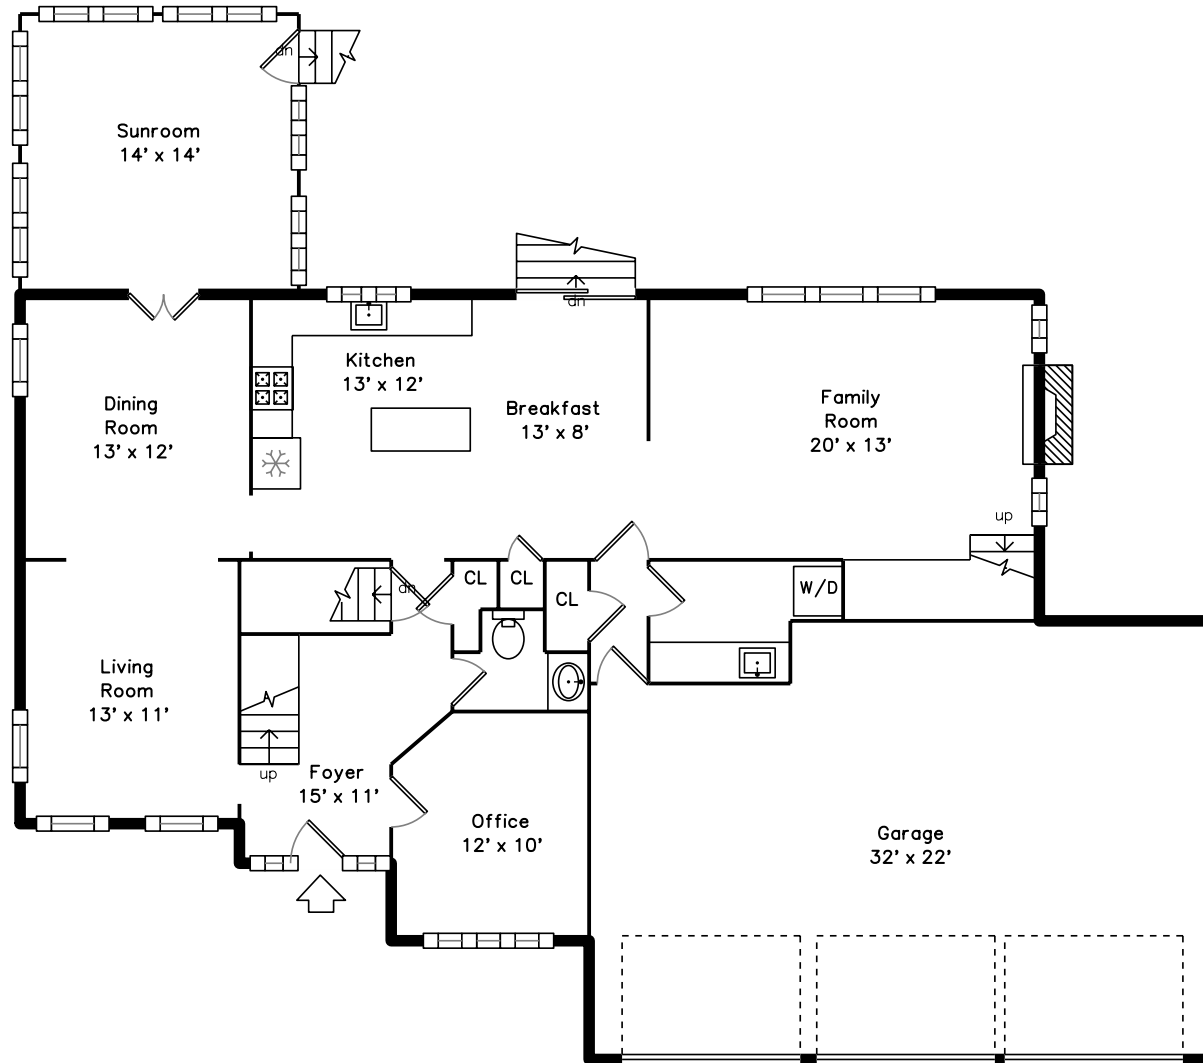

Upper

Main

Basement

46 Sunset Rock Lane
Reading, MA 01867

PicturePlan by vis-home

Measurements may not be 100% accurate.

Floor plans are provided for convenience only.

Room sizes are not used to calculate area.

Upper

Main

Basement

Outside

Outside

Outside

Outside

Outside

Outside

Outside

Outside

Outside

Outside

Foyer

Foyer

Living Room

Living Room

Dining Room

Breakfast

Kitchen

Kitchen

Family Room

Family Room

Family Room