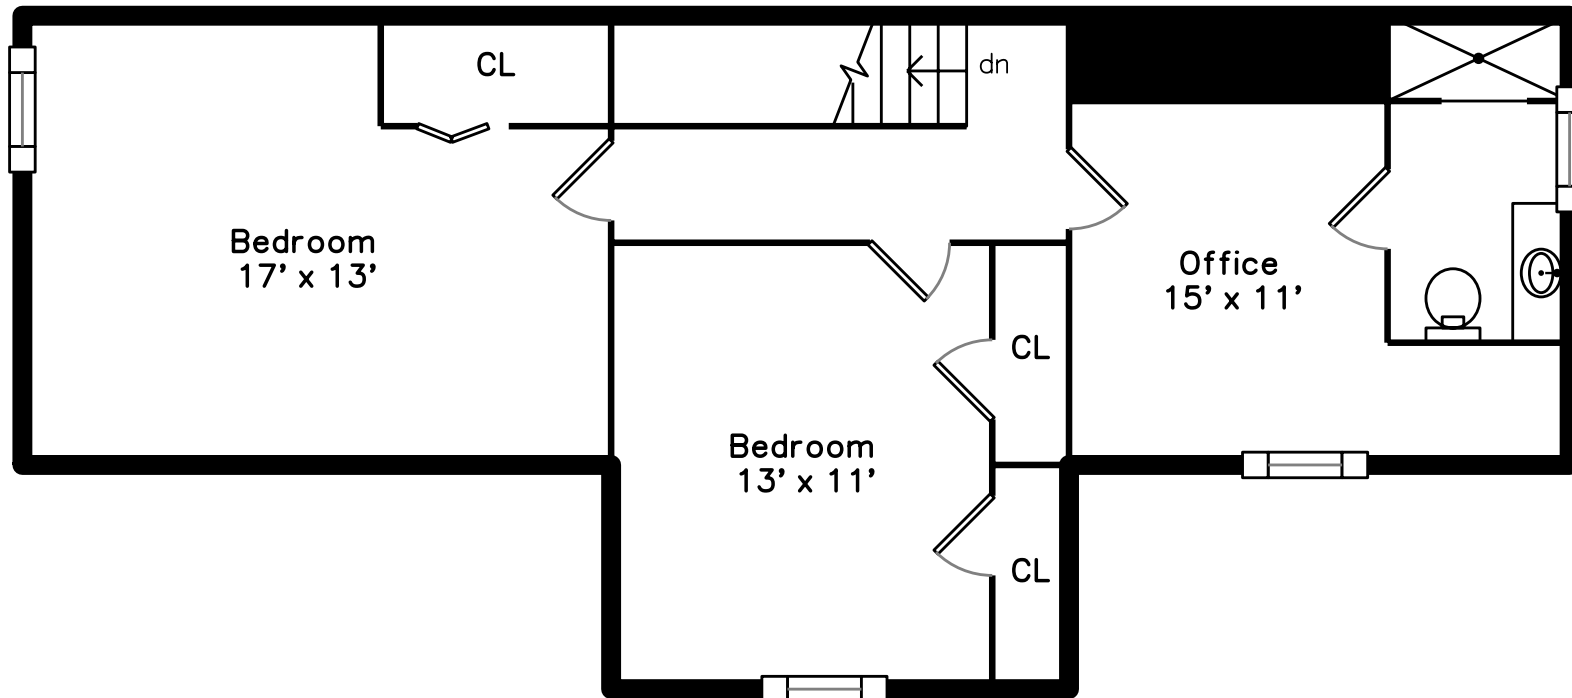

Top

Upper

Main

61 Union Street
Watertown, MA 02472

PicturePlan by  vis-home

Measurements may not be 100% accurate.

Floor plans are provided for convenience only.

Room sizes are not used to calculate area.

Top

Upper

Main

Outside

Outside

Outside

Foyer

Foyer

Living Room

Living Room

Living Room

Dining Room

Dining Room

Dining Room

Dining Room

Dining Room

Kitchen

Kitchen

Kitchen

05Bath

Deck

Deck View

Bedroom

Bedroom