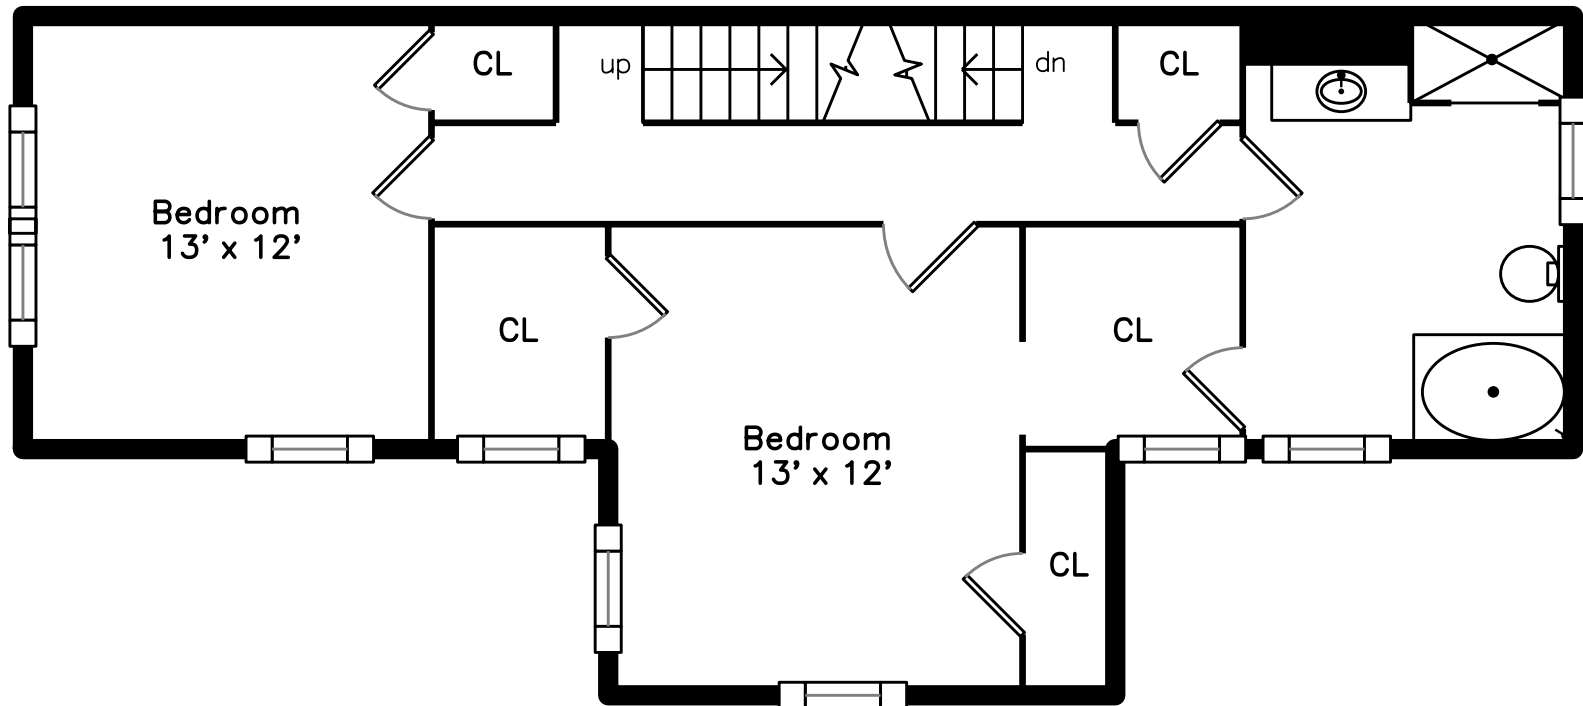

Top

Upper

Main

61 Union Street
Watertown, MA 02472

PicturePlan by  vis-home

Measurements may not be 100% accurate.

Floor plans are provided for convenience only.

Room sizes are not used to calculate area.

Top

Upper

Main

Outside

Outside

Outside

Foyer

Foyer

Living Room

Living Room

Living Room

Dining Room

Dining Room

Dining Room

Dining Room

Dining Room

Kitchen

Kitchen

Kitchen

05Bath

Deck

Deck View

Bedroom

Bedroom