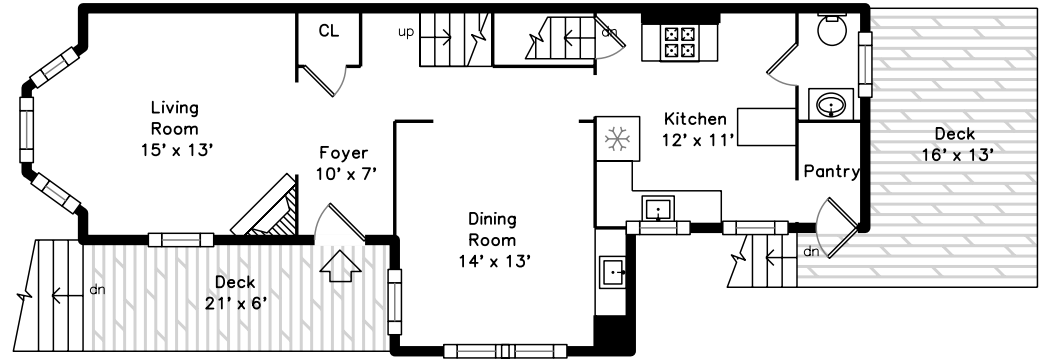

Top

Upper

Main

61 Union Street
Watertown, MA 02472

PicturePlan by  vis-home

Measurements may not be 100% accurate.

Floor plans are provided for convenience only.

Room sizes are not used to calculate area.

Top

Upper

Main

Outside

Outside

Outside

Foyer

Foyer

Living Room

Living Room

Living Room

Dining Room

Dining Room

Dining Room

Dining Room

Dining Room

Kitchen

Kitchen

Kitchen

05Bath

Deck

Deck View

Bedroom

Bedroom