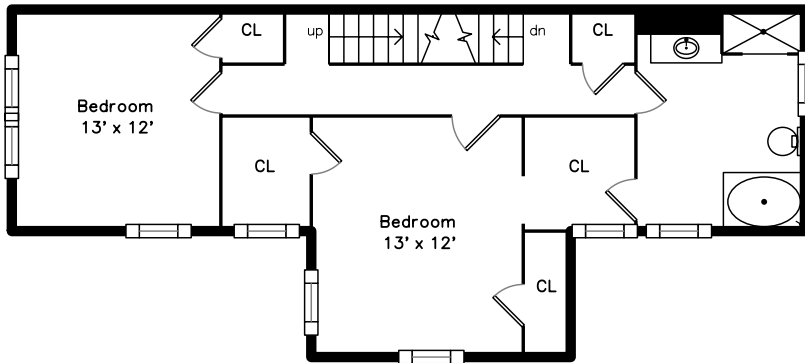

Top

Upper

Main

61 Union Street
Watertown, MA 02472

PicturePlan by  vis-home

Measurements may not be 100% accurate.

Floor plans are provided for convenience only.

Room sizes are not used to calculate area.

Top

Upper

Main

Outside

Outside

Outside

Foyer

Foyer

Living Room

Living Room

Living Room

Dining Room

Dining Room

Dining Room

Dining Room

Dining Room

Kitchen

Kitchen

Kitchen

05Bath

Deck

Deck View

Bedroom

Bedroom