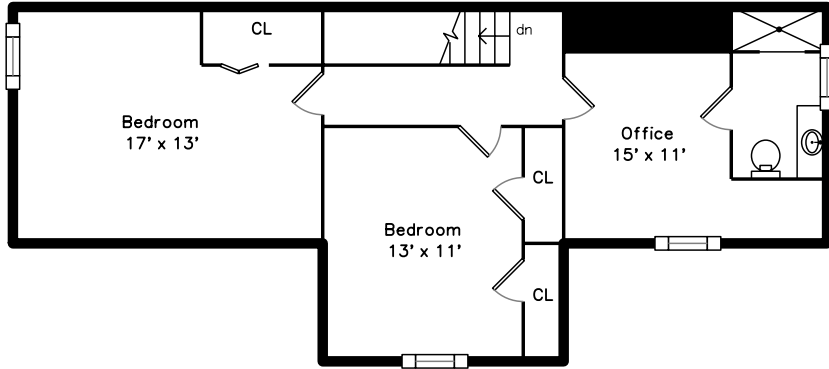

Top

Upper

Main

61 Union Street
Watertown, MA 02472

PicturePlan by  vis-home

Measurements may not be 100% accurate.

Floor plans are provided for convenience only.

Room sizes are not used to calculate area.

Top

Upper

Main

Outside

Outside

Outside

Foyer

Foyer

Living Room

Living Room

Living Room

Dining Room

Dining Room

Dining Room

Dining Room

Dining Room

Kitchen

Kitchen

Kitchen

05Bath

Deck

Deck View

Bedroom

Bedroom