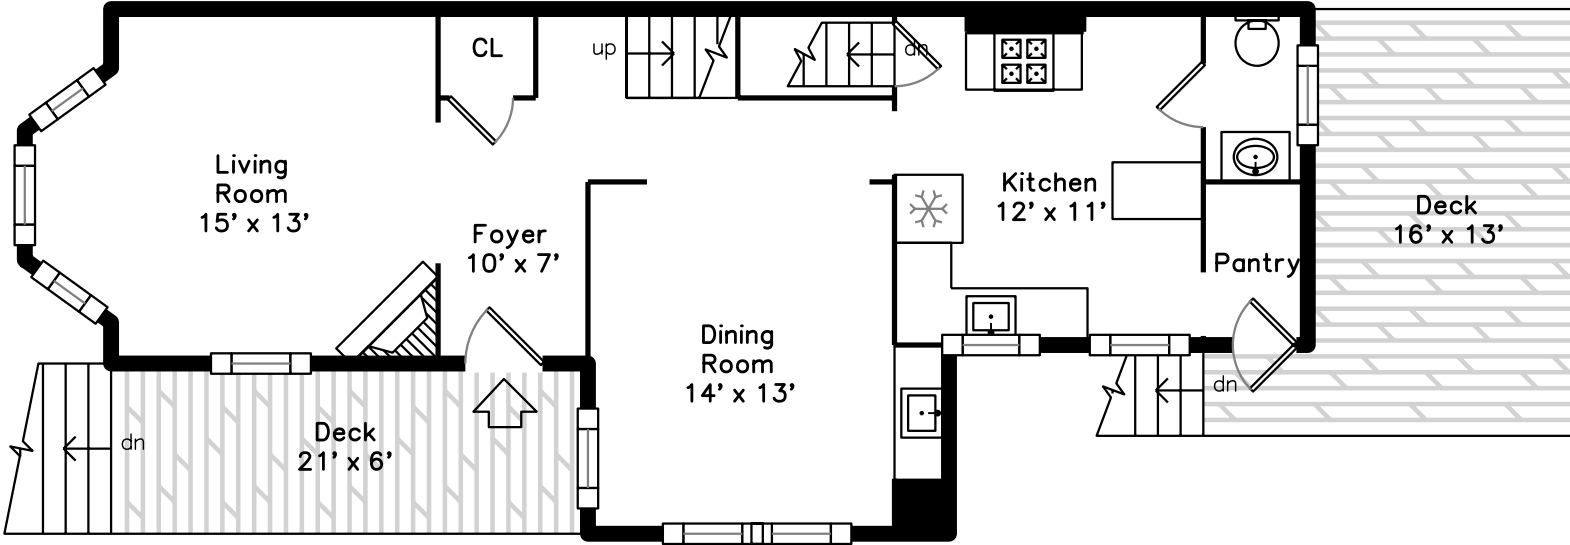

Top

Upper

Main

61 Union Street
Watertown, MA 02472

PicturePlan by  vis-home

Measurements may not be 100% accurate.

Floor plans are provided for convenience only.

Room sizes are not used to calculate area.

Top

Upper

Main

Outside

Outside

Outside

Foyer

Foyer

Living Room

Living Room

Living Room

Dining Room

Dining Room

Dining Room

Dining Room

Dining Room

Kitchen

Kitchen

Kitchen

05Bath

Deck

Deck View

Bedroom

Bedroom