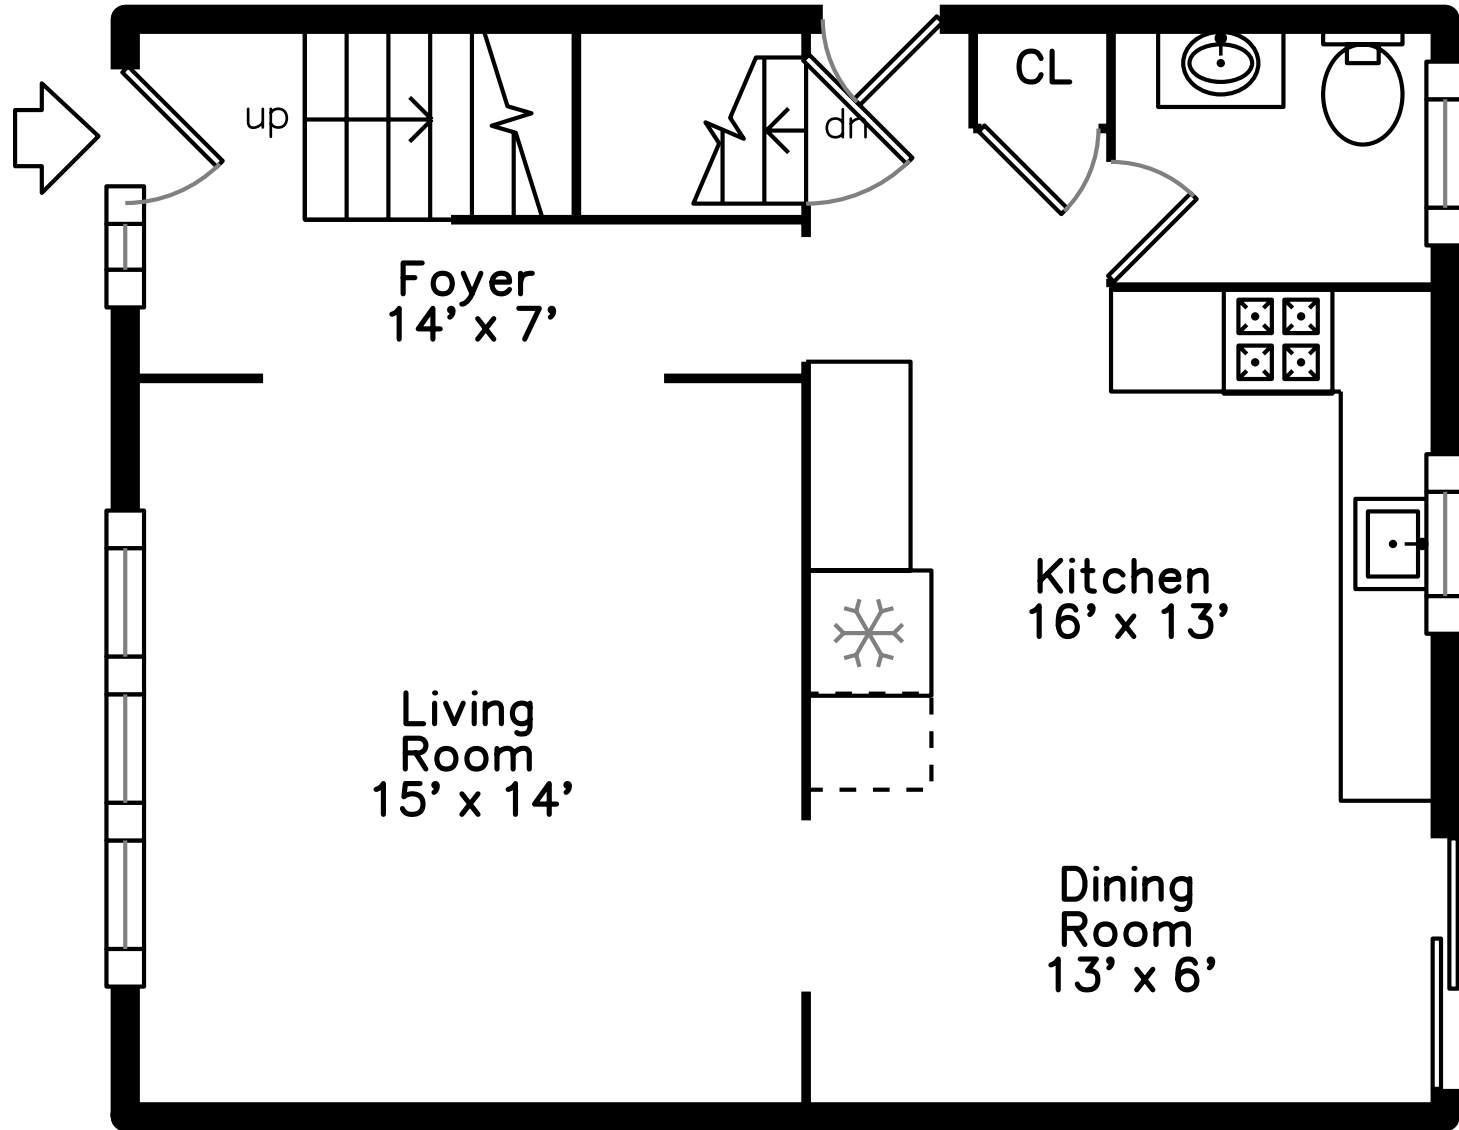

Upper

Main

130 College Farm Rd
Waltham, MA 02451

PicturePlan by  vis-home

Measurements may not be 100% accurate.
Floor plans are provided for convenience only.
Room sizes are not used to calculate area.

Upper

Main

Outside

Outside

Outside

Outside

Outside

Foyer

Living Room

Living Room

Living Room

Dining Room

Dining Room

Kitchen

Kitchen

Kitchen

Powder Room

Bedroom

Bedroom

Bedroom

Bathroom