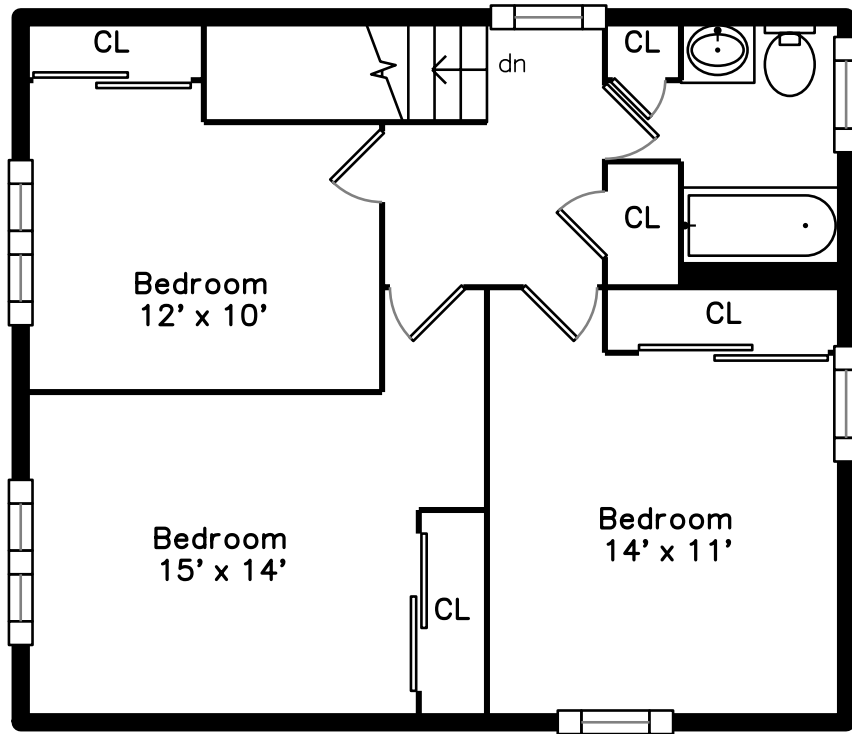

Upper

Main

130 College Farm Rd
Waltham, MA 02451

PicturePlan by  vis-home

Measurements may not be 100% accurate.
Floor plans are provided for convenience only.
Room sizes are not used to calculate area.

Upper

Main

Outside

Outside

Outside

Outside

Outside

Foyer

Living Room

Living Room

Living Room

Dining Room

Dining Room

Kitchen

Kitchen

Kitchen

Powder Room

Bedroom

Bedroom

Bedroom

Bathroom