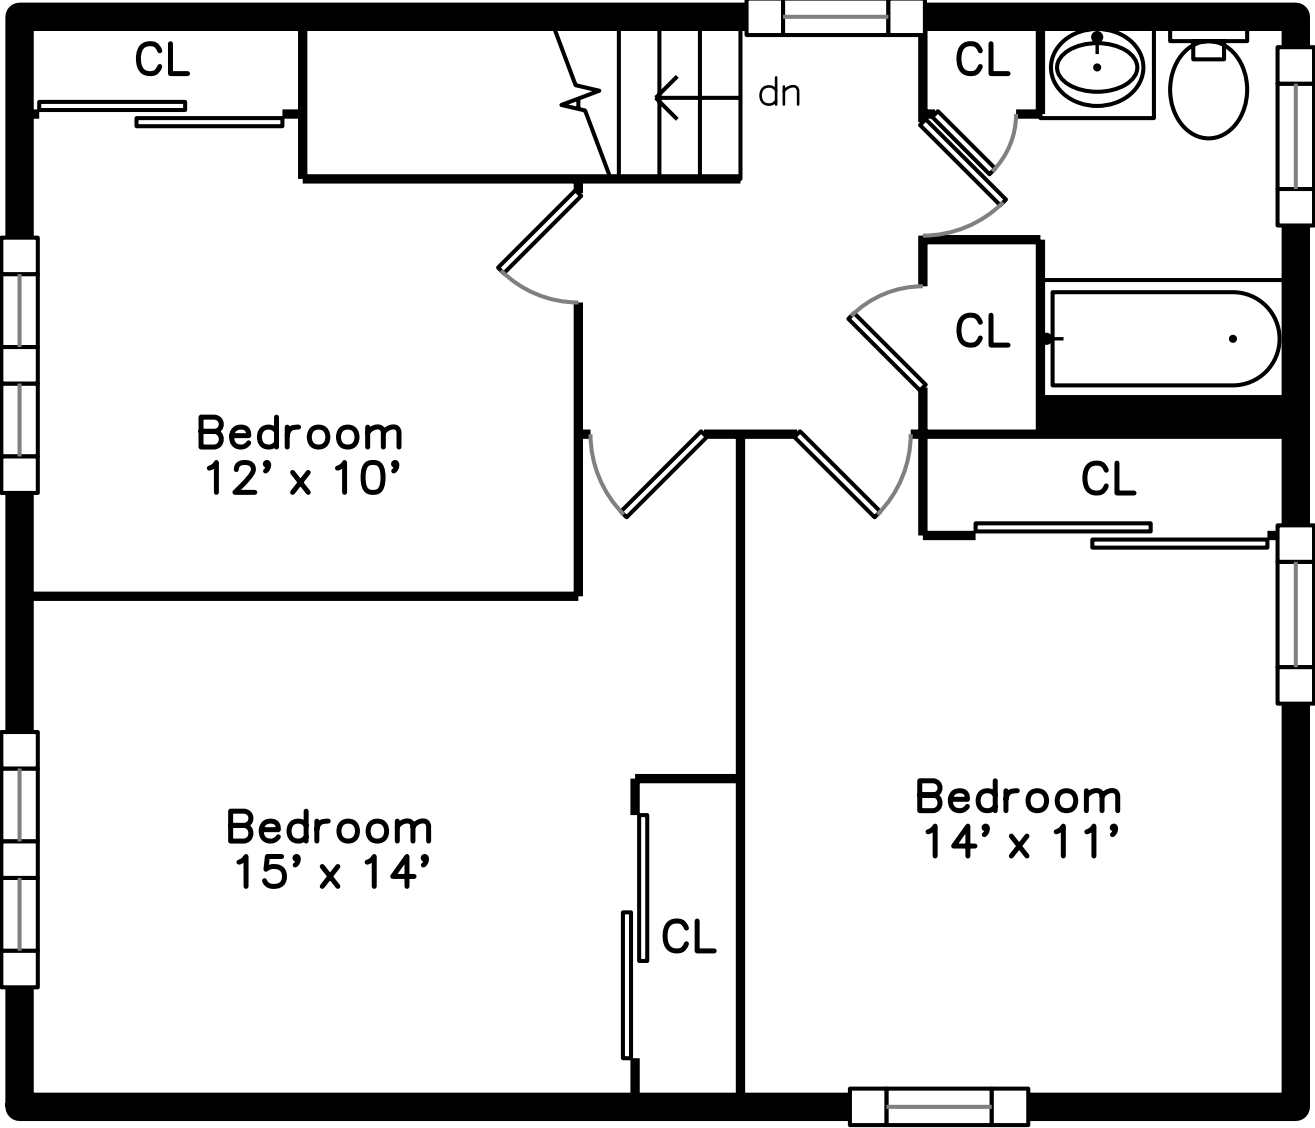

Upper

Main

130 College Farm Rd
Waltham, MA 02451

PicturePlan by  vis-home

Measurements may not be 100% accurate.
Floor plans are provided for convenience only.
Room sizes are not used to calculate area.

Upper

Main

Outside

Outside

Outside

Outside

Outside

Foyer

Living Room

Living Room

Living Room

Dining Room

Dining Room

Kitchen

Kitchen

Kitchen

Powder Room

Bedroom

Bedroom

Bedroom

Bathroom