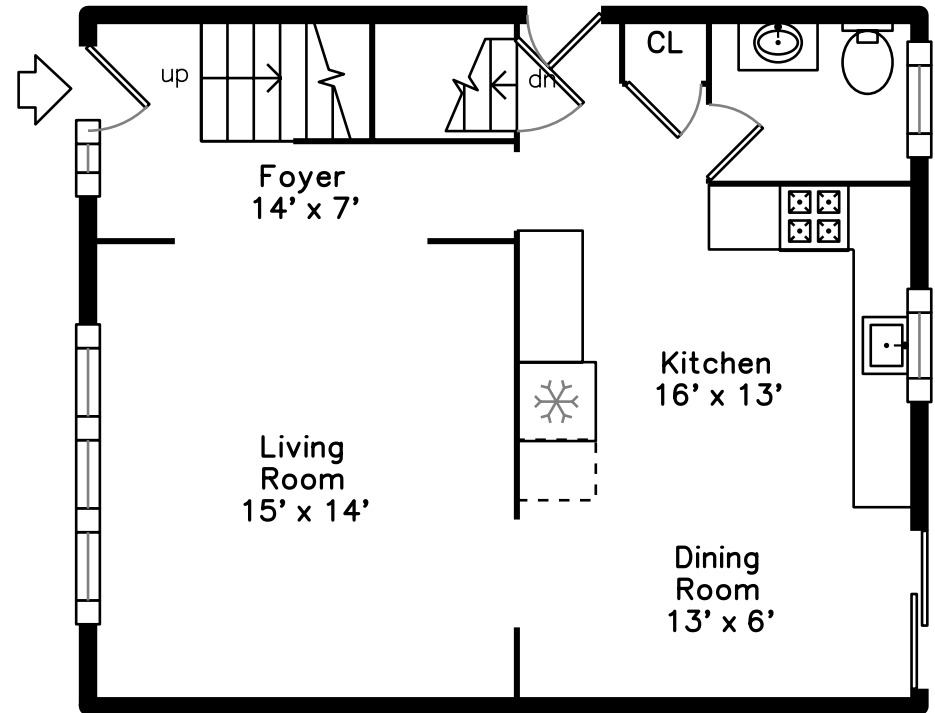

Upper

Main

130 College Farm Rd
Waltham, MA 02451

PicturePlan by  vis-home

Measurements may not be 100% accurate.
Floor plans are provided for convenience only.
Room sizes are not used to calculate area.

Upper

Main

Outside

Outside

Outside

Outside

Outside

Foyer

Living Room

Living Room

Living Room

Dining Room

Dining Room

Kitchen

Kitchen

Kitchen

Powder Room

Bedroom

Bedroom

Bedroom

Bathroom