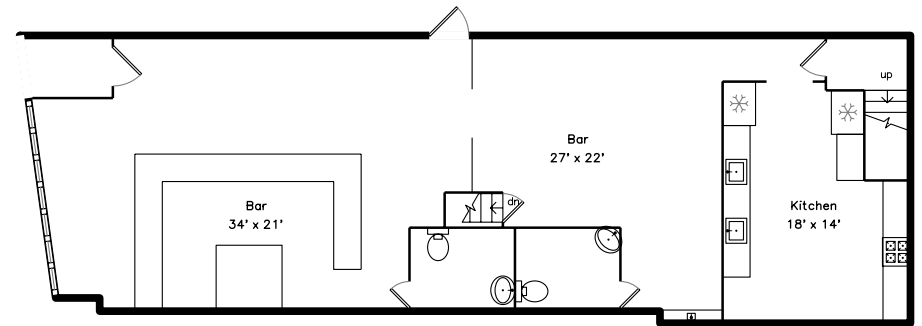

Upper

266 Commercial Street
Boston, MA 02109

PicturePlan by  vis-home

Measurements may not be 100% accurate.

Floor plans are provided for convenience only.

Room sizes are not used to calculate area.

Main

Upper

Main

Outside

Outside

Outside

Bar

Bar

Bar

Bar

Bar

Kitchen

Bar

Bar

Bar

Bar

Bar

Bar View