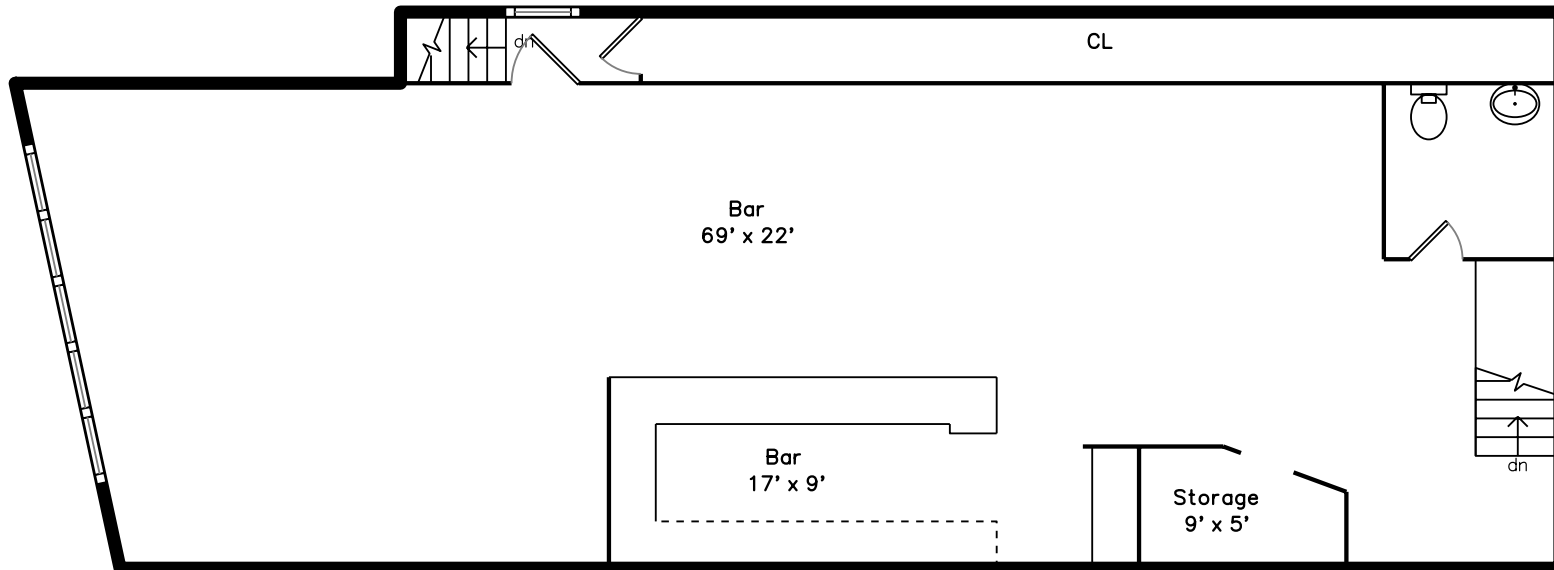

Upper

266 Commercial Street
Boston, MA 02109

PicturePlan by  vis-home

Measurements may not be 100% accurate.

Floor plans are provided for convenience only.

Room sizes are not used to calculate area.

Main

Upper

Main

Outside

Outside

Outside

Bar

Bar

Bar

Bar

Bar

Kitchen

Bar

Bar

Bar

Bar

Bar

Bar View