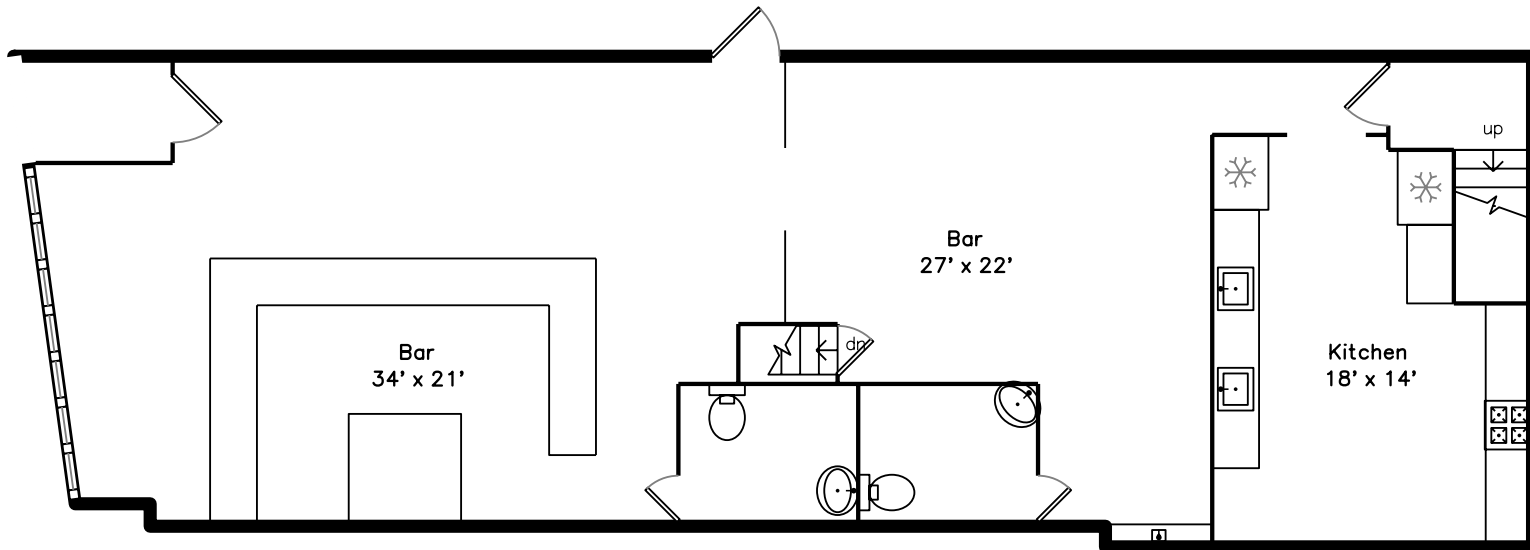

Upper

266 Commercial Street
Boston, MA 02109

PicturePlan by  vis-home

Measurements may not be 100% accurate.

Floor plans are provided for convenience only.

Room sizes are not used to calculate area.

Main

Upper

Main

Outside

Outside

Outside

Bar

Bar

Bar

Bar

Bar

Kitchen

Bar

Bar

Bar

Bar

Bar

Bar View