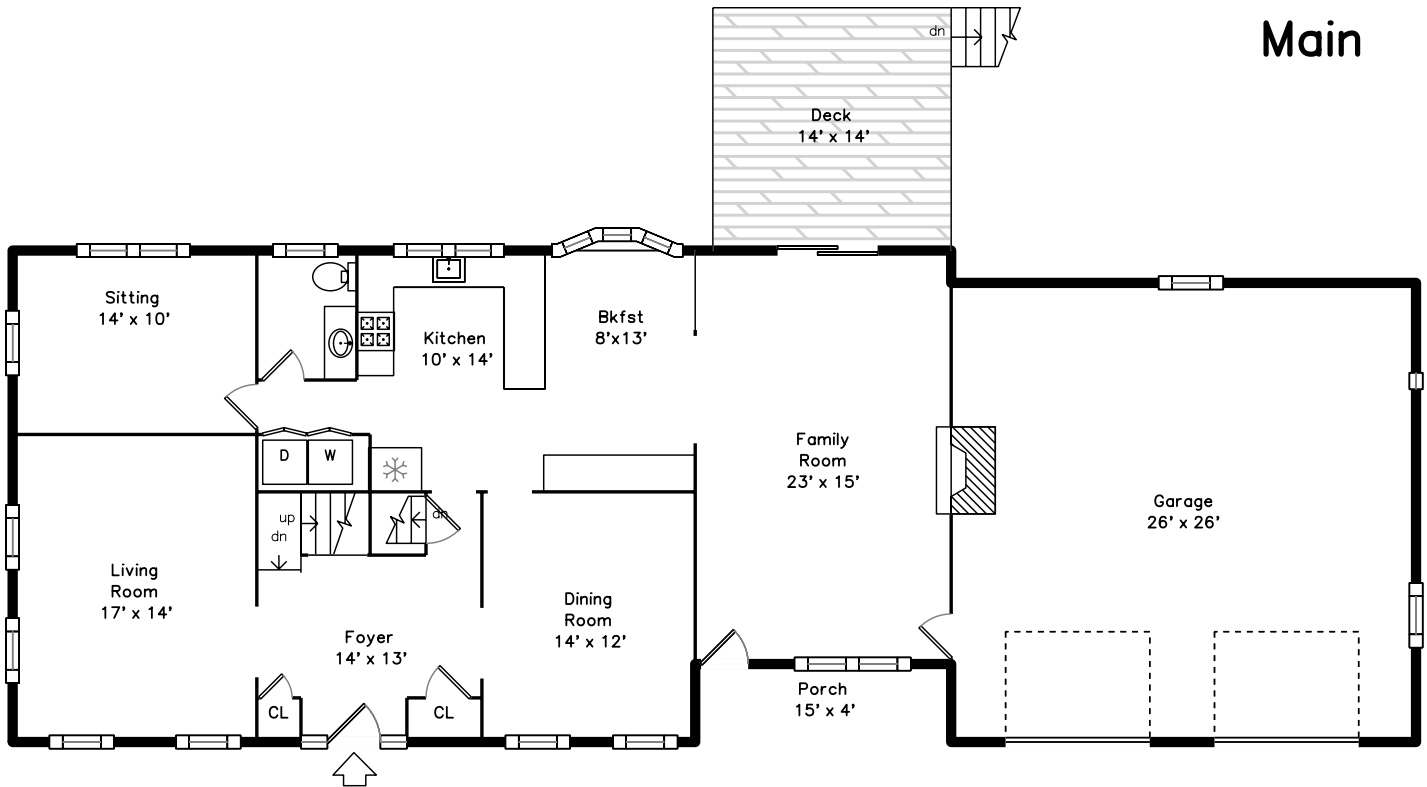

# Upper

13 Woodhaven Drive  
Franklin, MA 02038

PicturePlan by vis-home

Measurements may not be 100% accurate.  
Floor plans are provided for convenience only.  
Room sizes are not used to calculate area.

# Main

# Upper

Main

Outside

Outside

Foyer

Living Room

Living Room

Dining Room

Dining Room

Kitchen

Kitchen

Kitchen

Breakfast

Breakfast

Sitting

Sitting