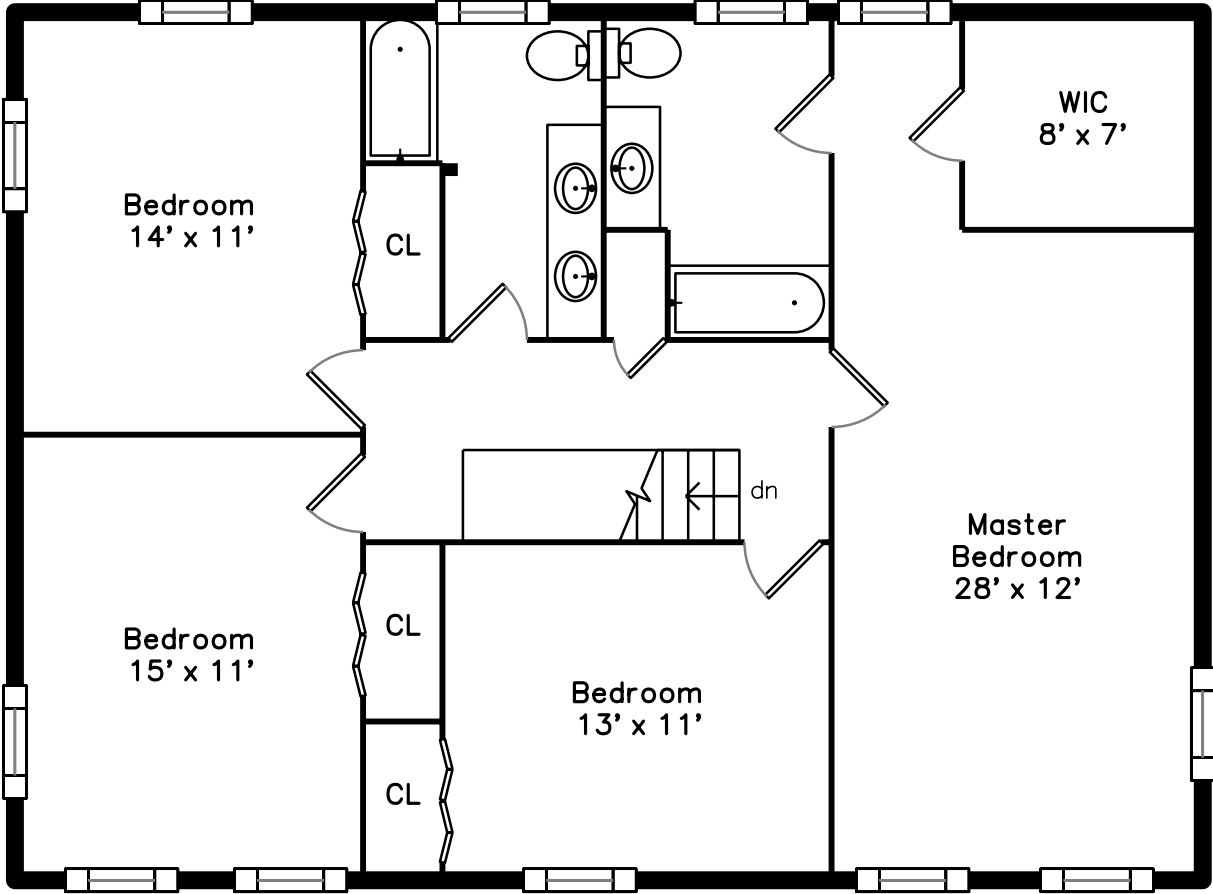

# Upper

13 Woodhaven Drive  
Franklin, MA 02038

PicturePlan by vis-home

Measurements may not be 100% accurate.  
Floor plans are provided for convenience only.  
Room sizes are not used to calculate area.

# Main

# Upper

Main

Outside

Outside

Foyer

Living Room

Living Room

Dining Room

Dining Room

Kitchen

Kitchen

Kitchen

Breakfast

Breakfast

Sitting

Sitting