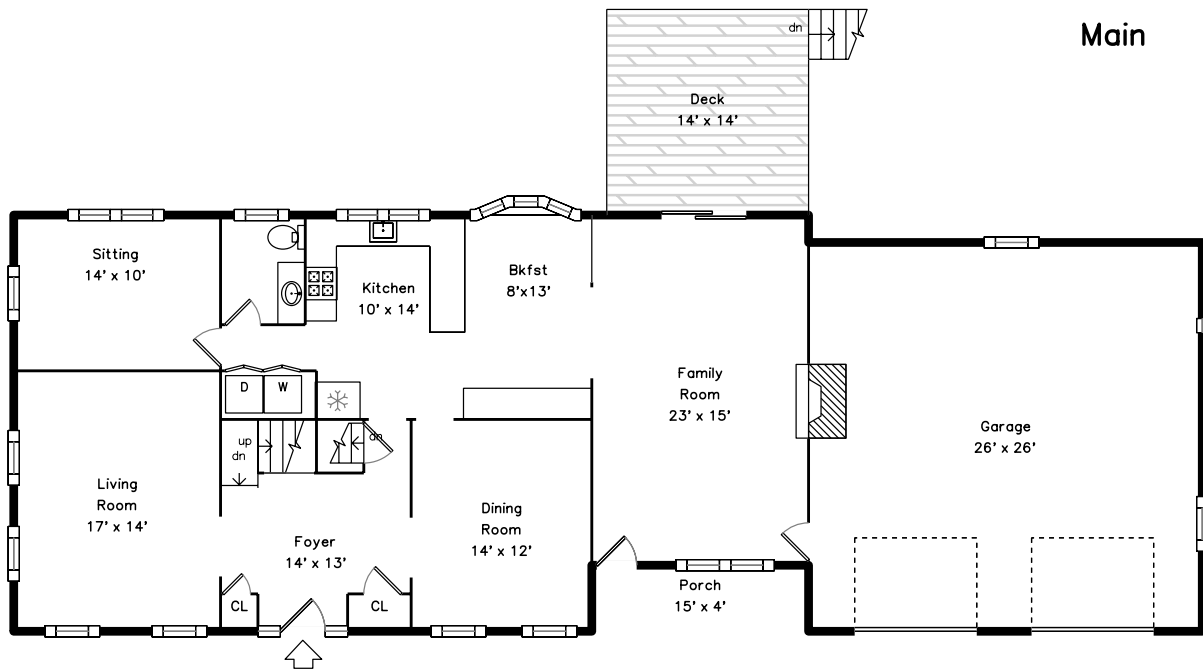

# Upper

13 Woodhaven Drive  
Franklin, MA 02038

PicturePlan by vis-home

Measurements may not be 100% accurate.  
Floor plans are provided for convenience only.  
Room sizes are not used to calculate area.

# Main

# Upper

Main

Outside

Outside

Foyer

Living Room

Living Room

Dining Room

Dining Room

Kitchen

Kitchen

Kitchen

Breakfast

Breakfast

Sitting

Sitting