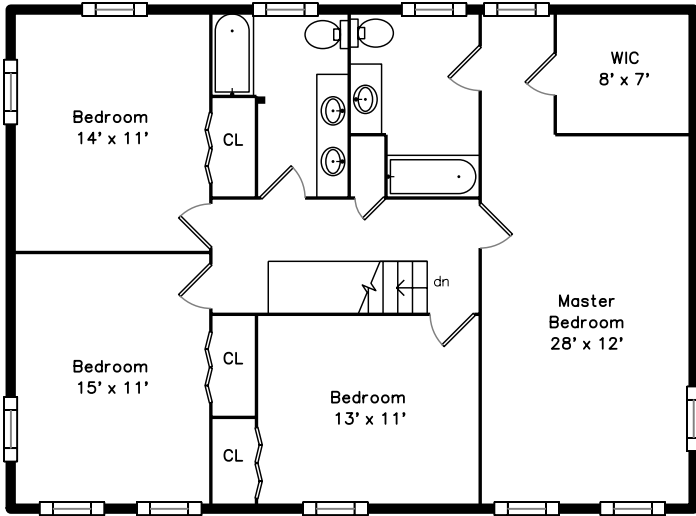

# Upper

13 Woodhaven Drive  
Franklin, MA 02038

PicturePlan by vis-home

Measurements may not be 100% accurate.  
Floor plans are provided for convenience only.  
Room sizes are not used to calculate area.

# Main

# Upper

Main

Outside

Outside

Foyer

Living Room

Living Room

Dining Room

Bedroom

Master Bedroom

Master Bedroom

Bathroom

Bathroom

Master Bathroom